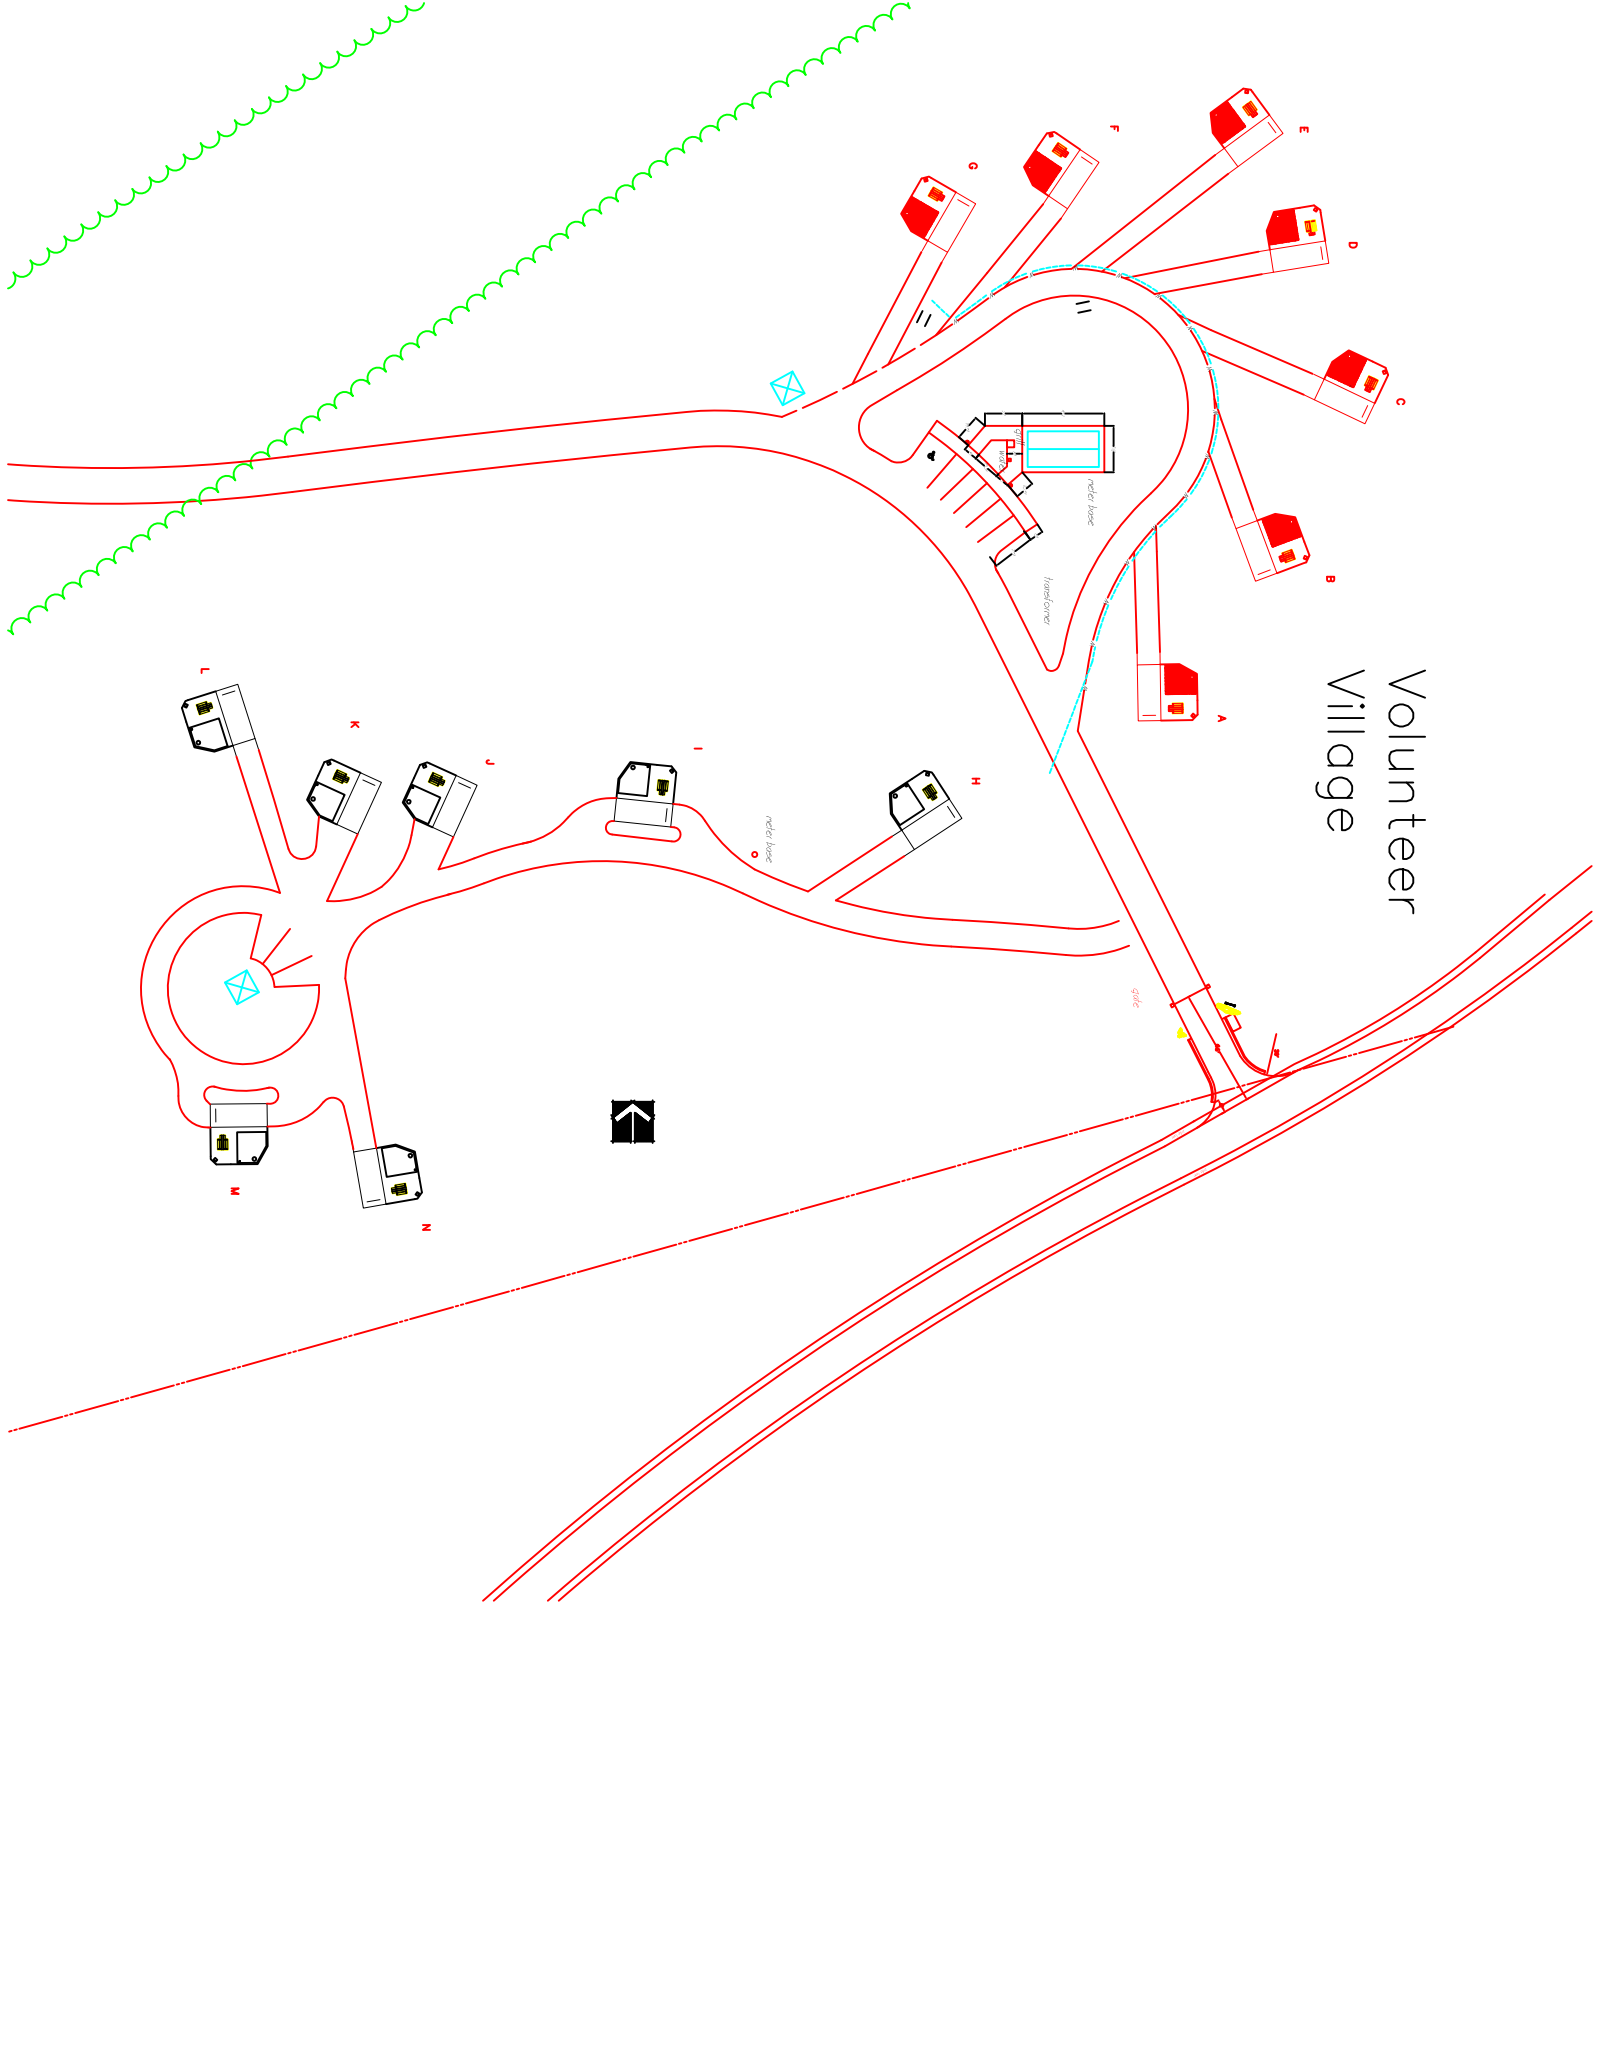

Volunteer Village

NOTICE
NO ENTRY
UNLESS AUTHORIZED

 **Volunteer Village
Complex**
Lake Sidney Lanier
1198 Buford Dam Road

S00413

EVEREST

G