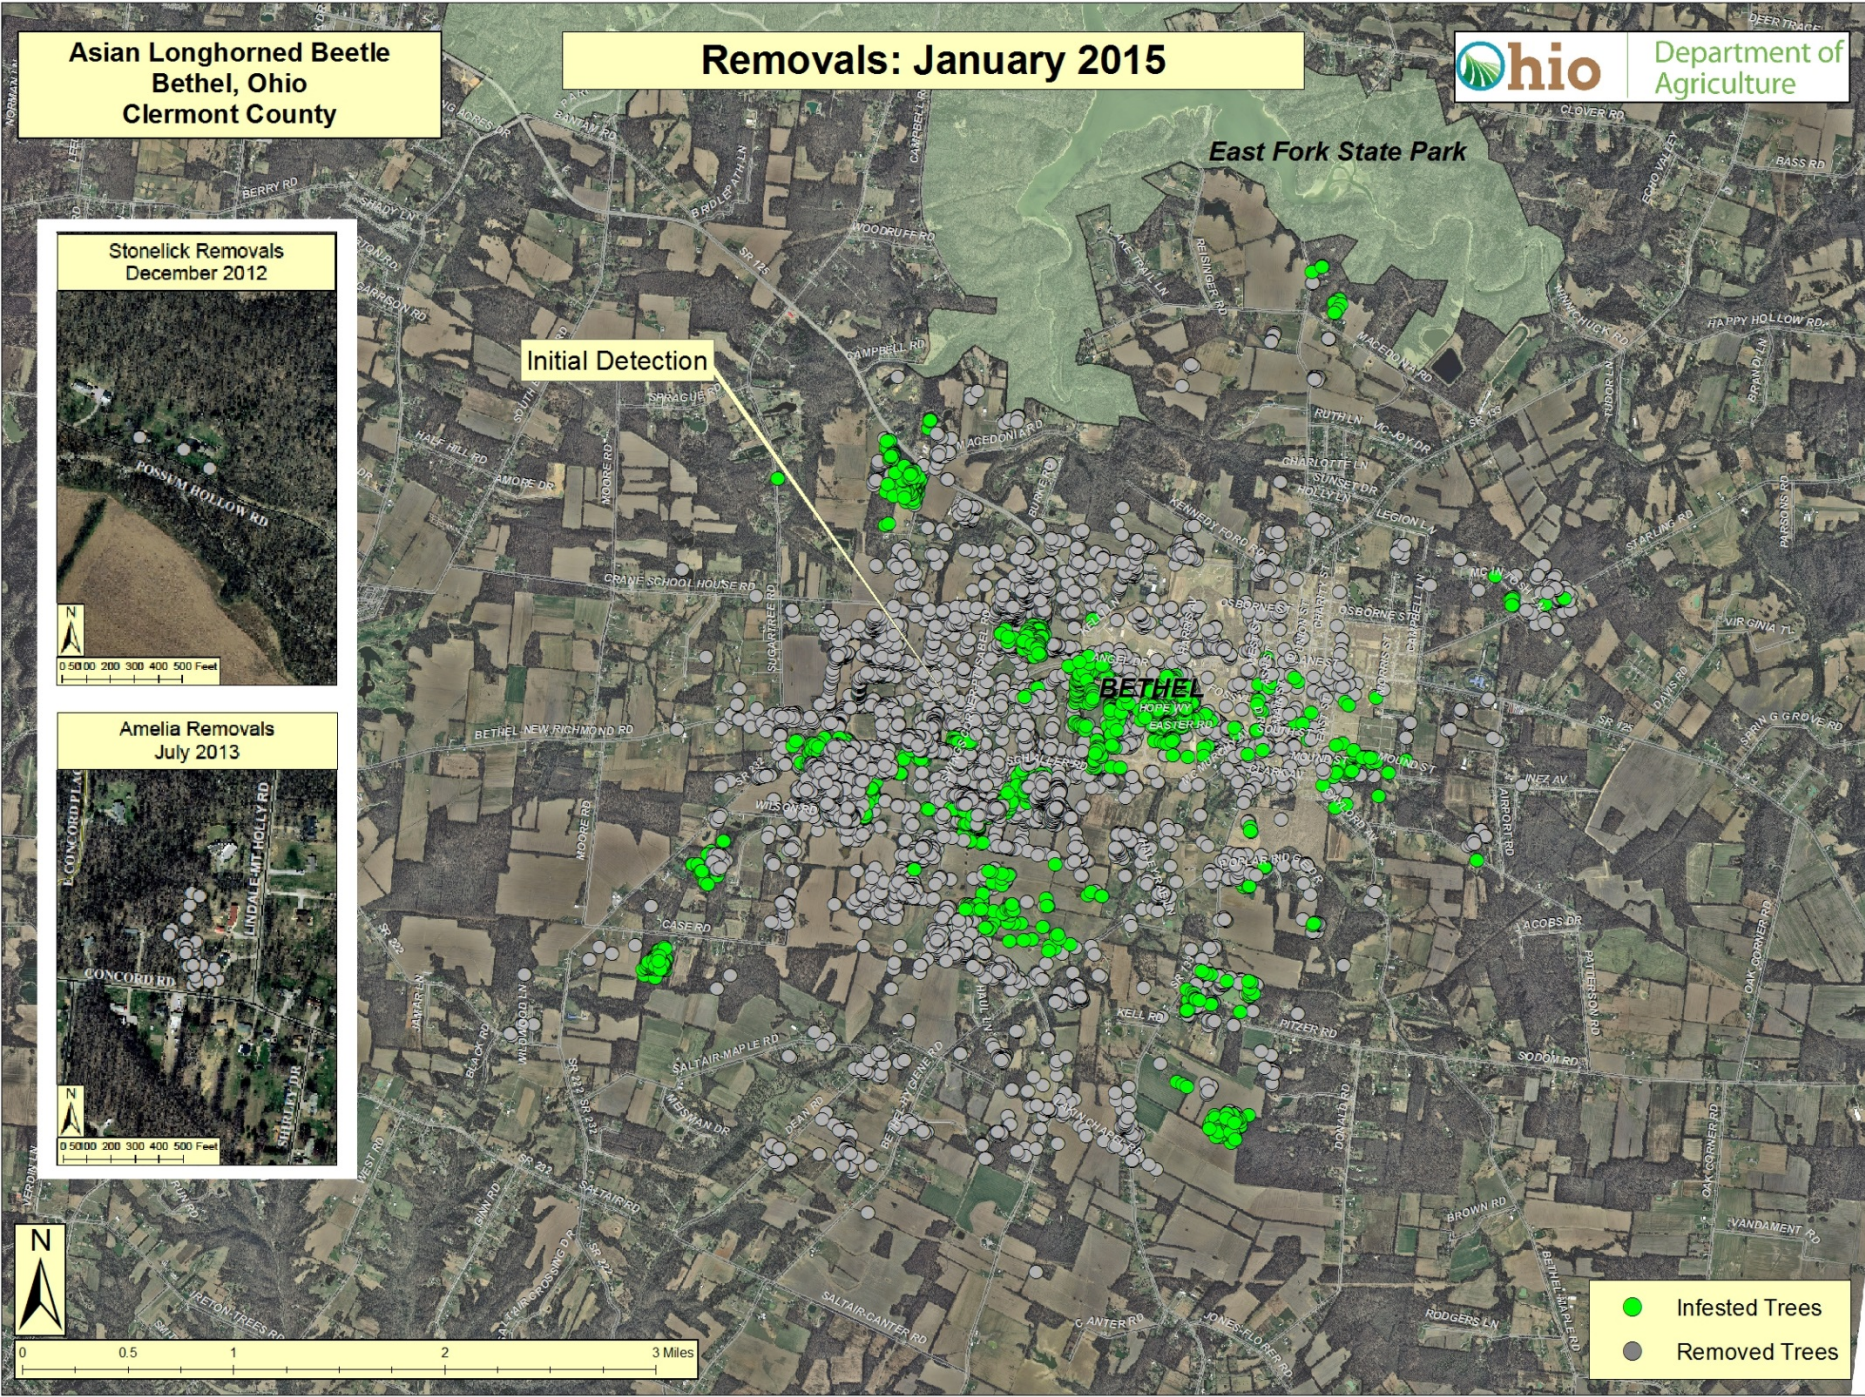

Removals: January 2015

East Fork State Park

Initial Detection

Stonelick Removals  
December 2012

Amelia Removals  
July 2013

- Infested Trees
- Removed Trees

Asian Longhorned Beetle  
Bethel, Ohio  
Clermont County