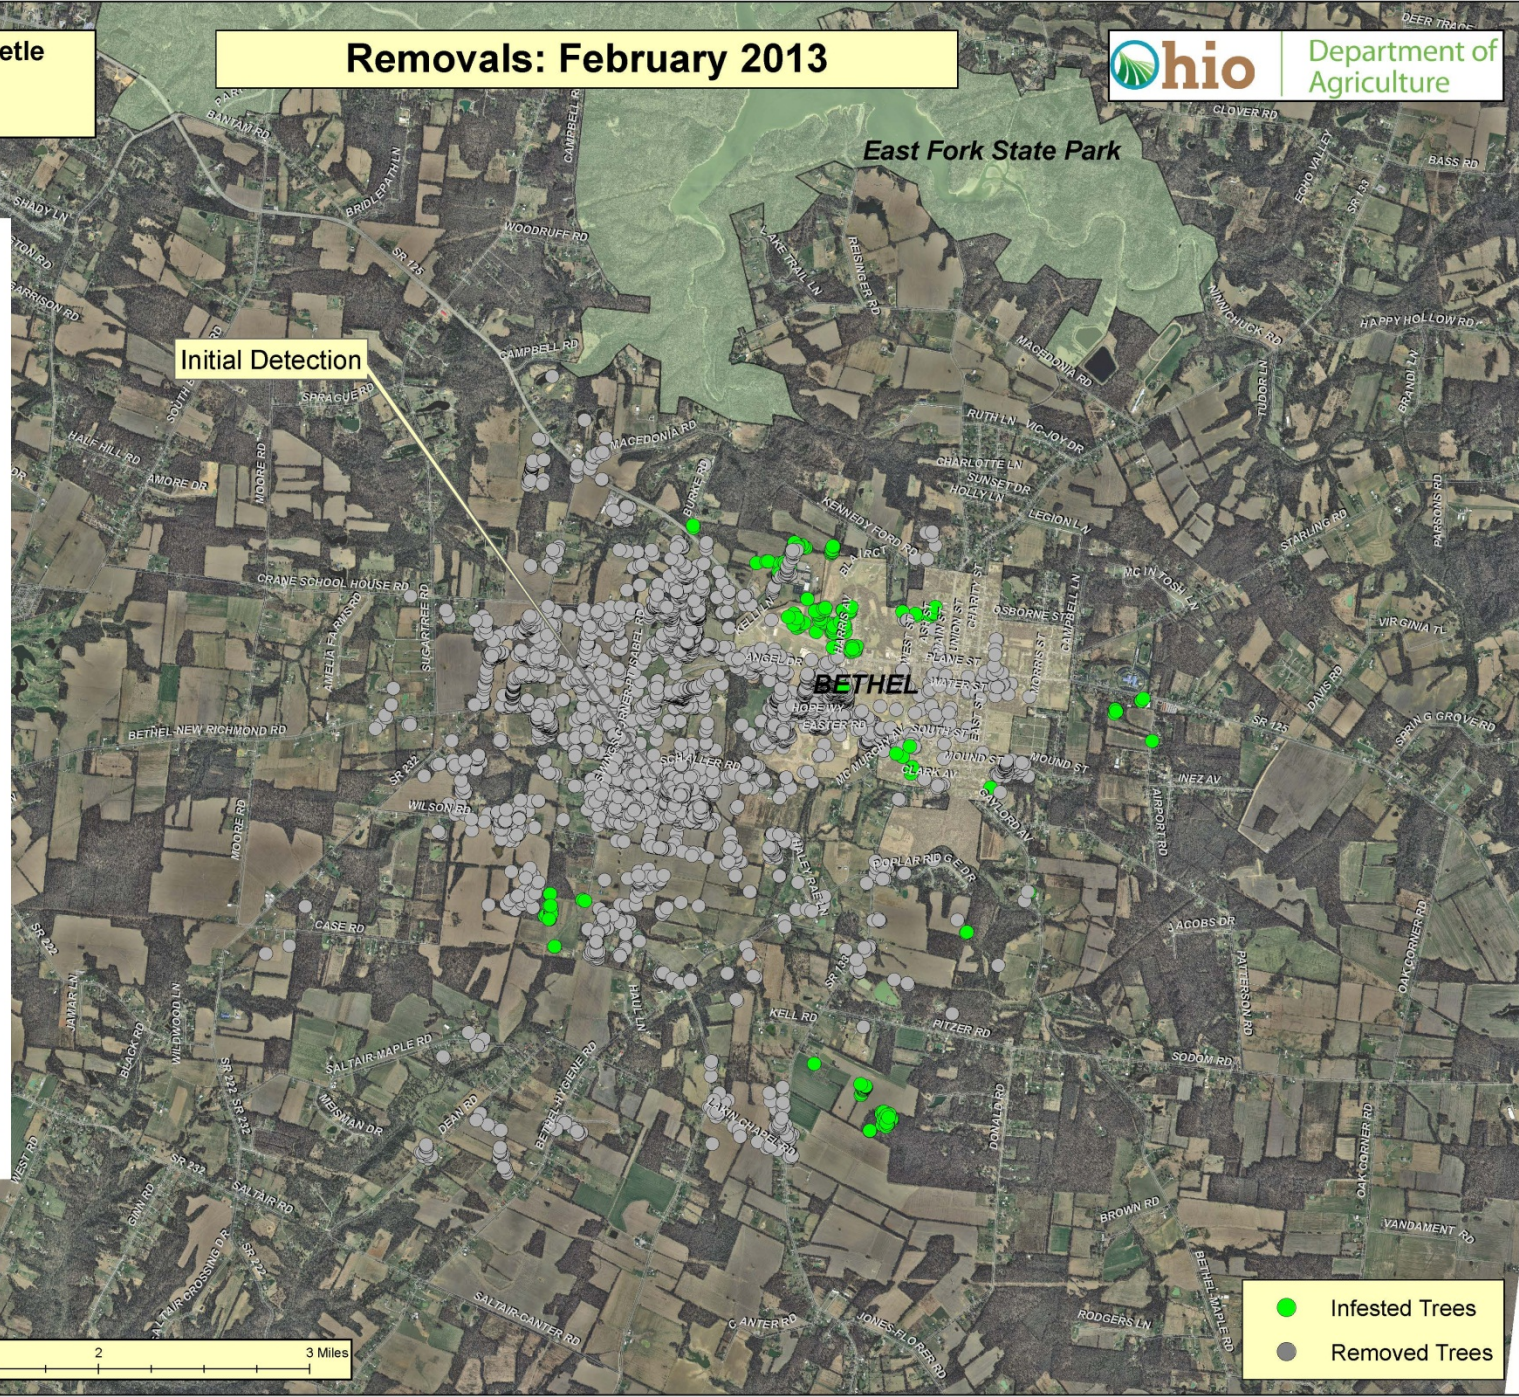

Removals: February 2013

East Fork State Park

Initial Detection

Stonelick Removals  
December 2012

Amelia Detections  
February 2013

Asian Longhorned Beetle  
Bethel, Ohio  
Clermont County

Detections: March 2013