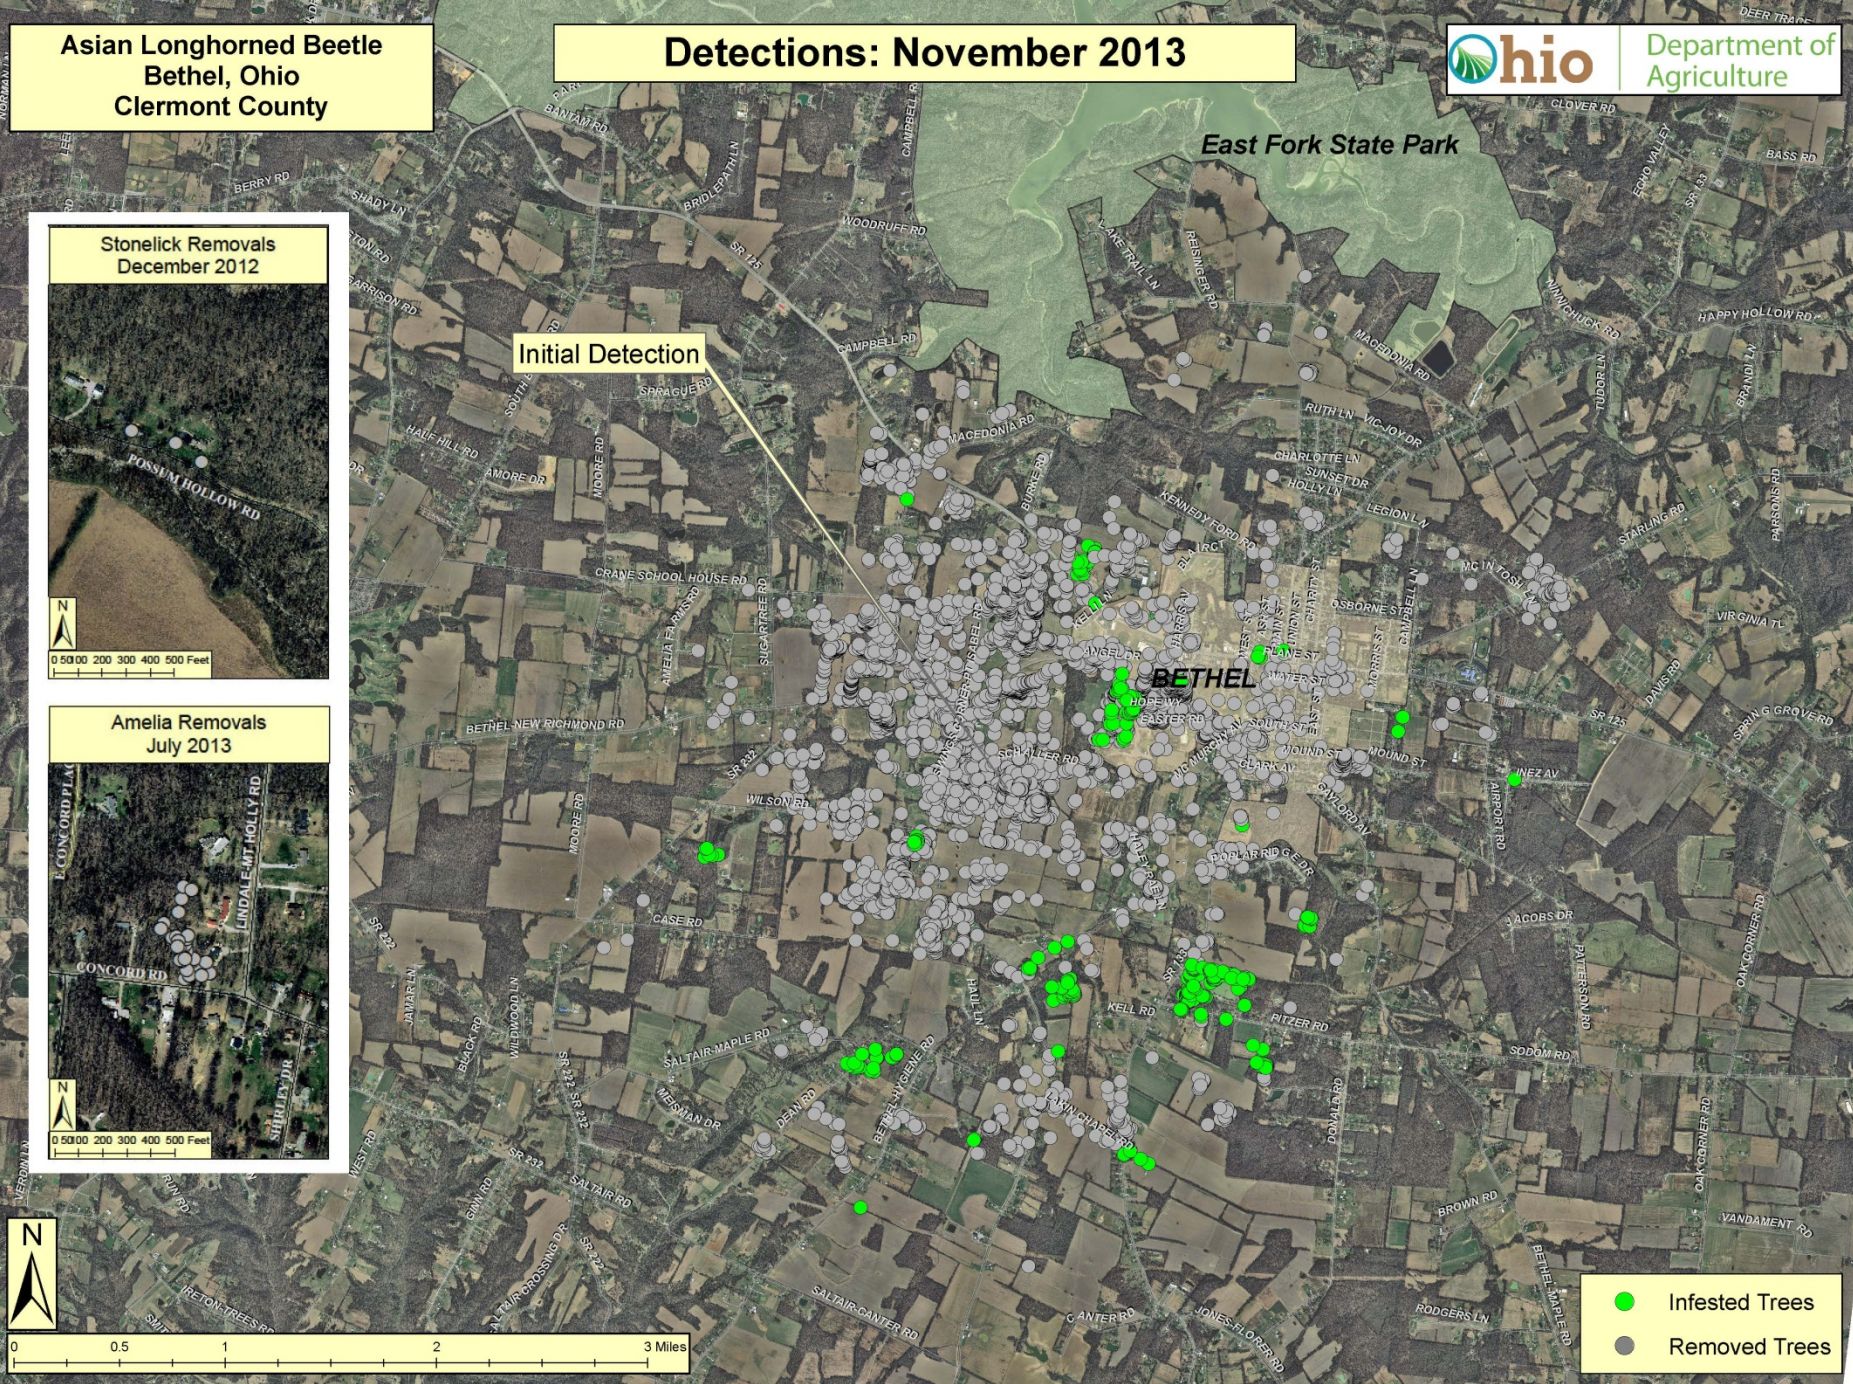

Amelia Removes
July 2013

- Infested Trees
- Removed Trees