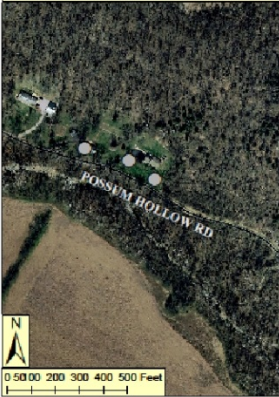

Asian Longhorned Beetle
Bethel, Ohio
Clermont County

Removals: February 2015

East Fork State Park

Initial Detection

Stonelick Removals
December 2012