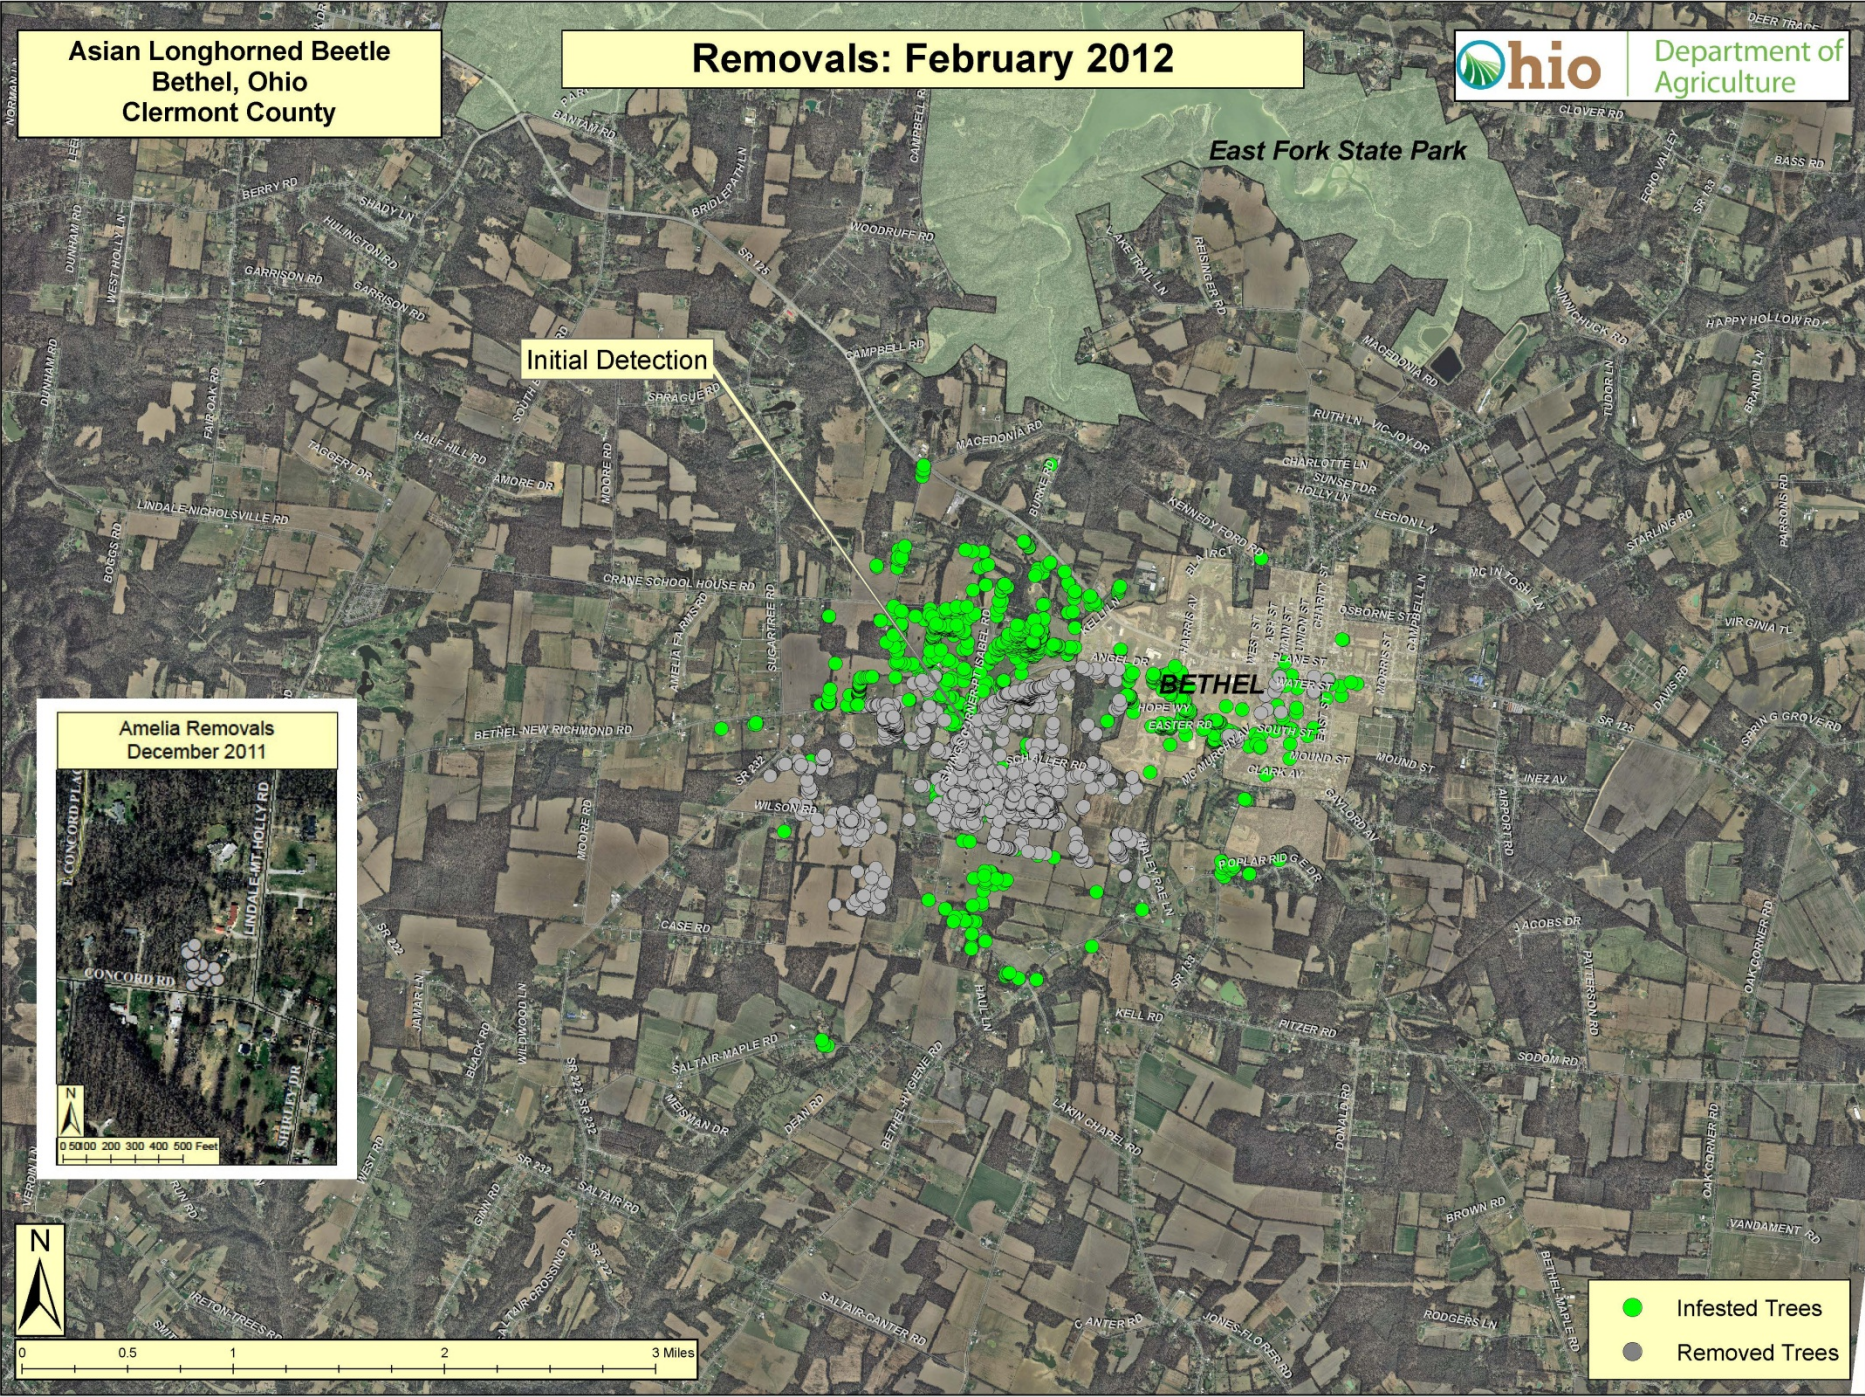

0 0.5 1 2 3 Miles

- Infested Trees
- Removed Trees