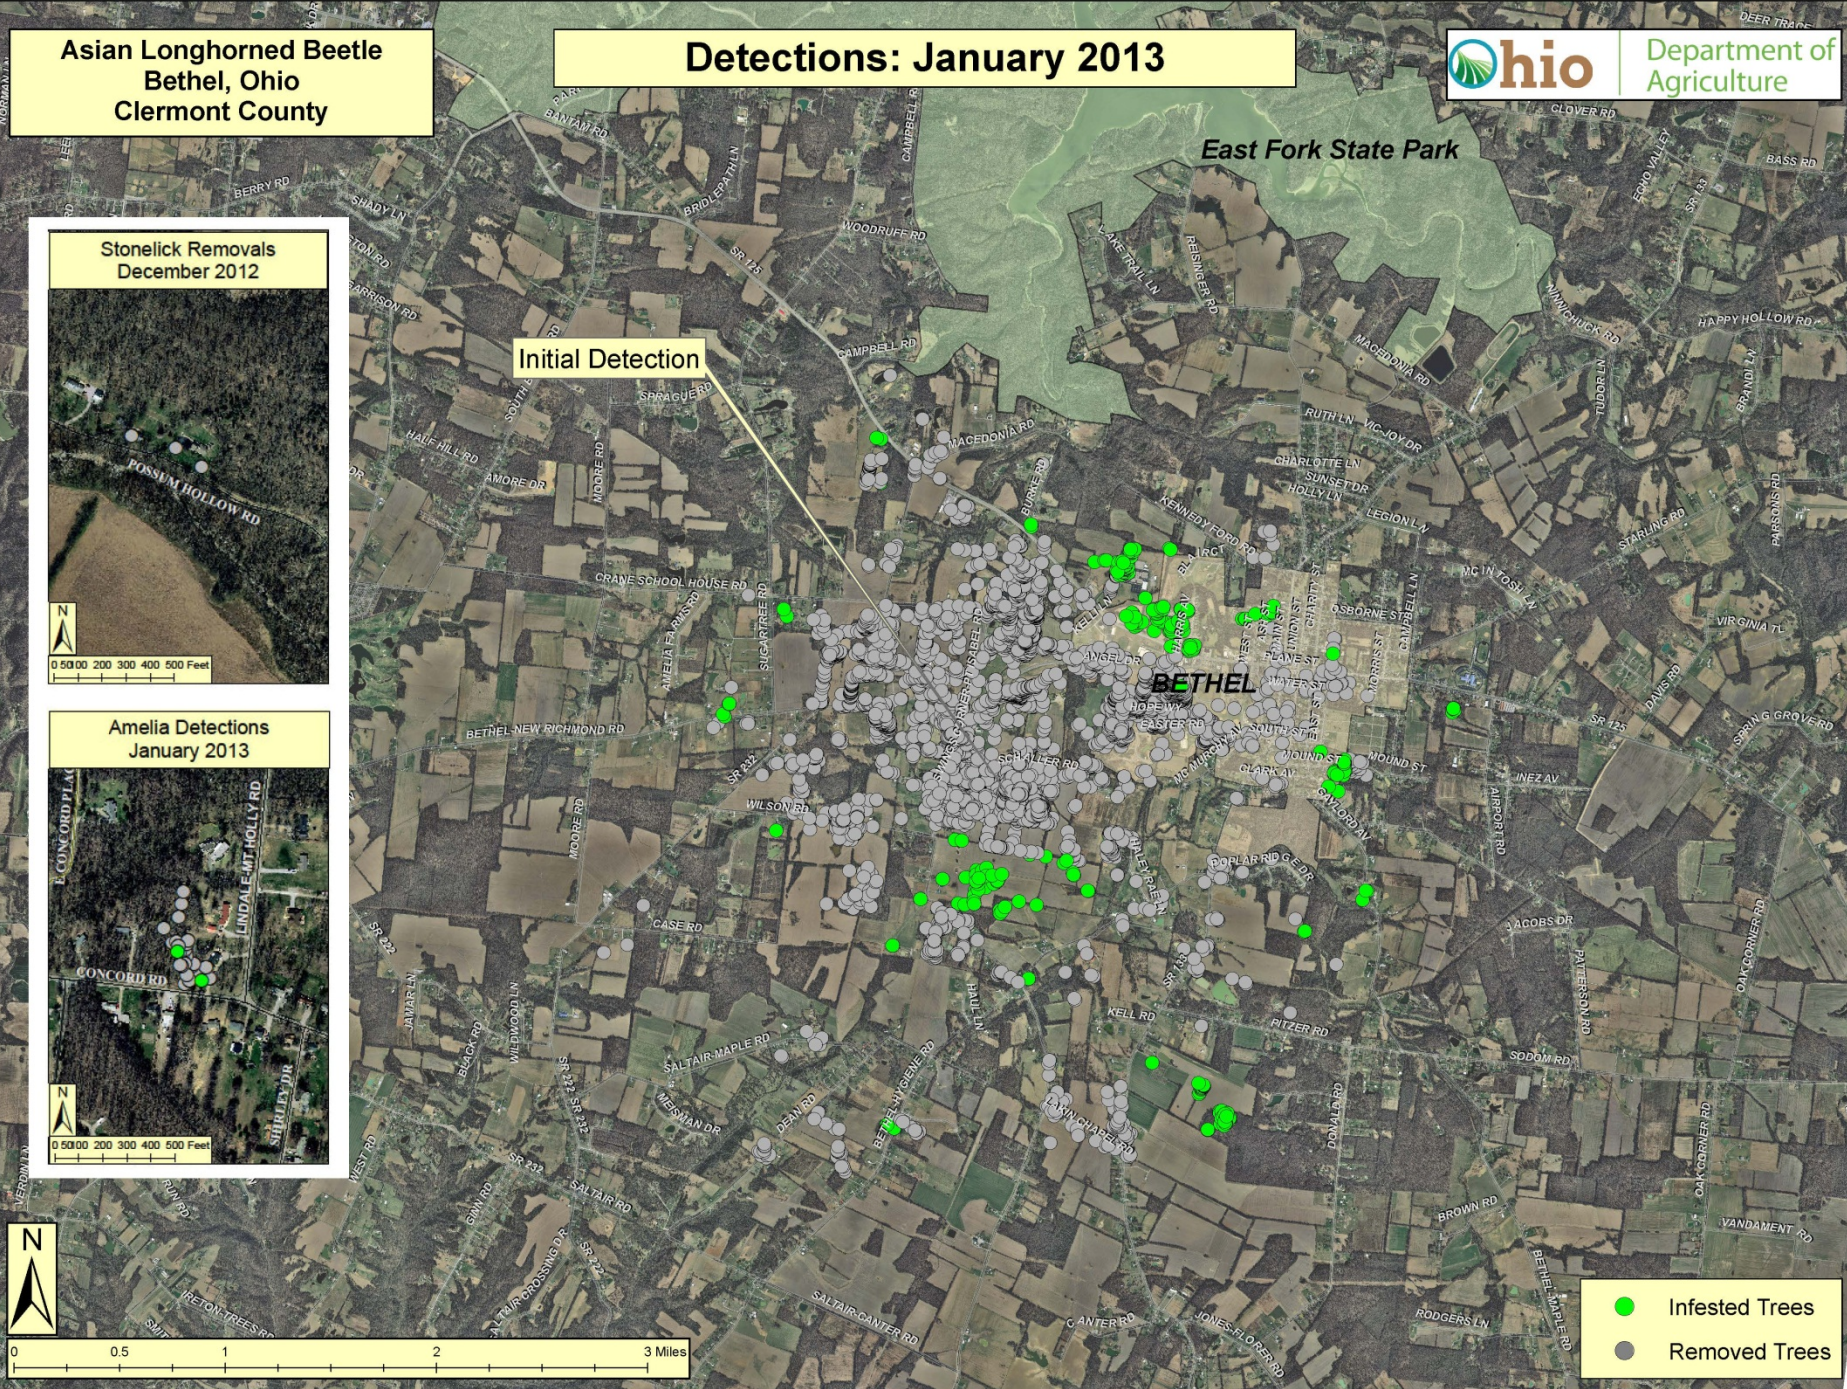

Asian Longhorned Beetle  
Bethel, Ohio  
Clermont County

Detections: January 2013

East Fork State Park

Initial Detection

Stonelick Removes  
December 2012

Amelia Detections  
January 2013

Asian Longhorned Beetle  
Bethel, Ohio  
Clermont County