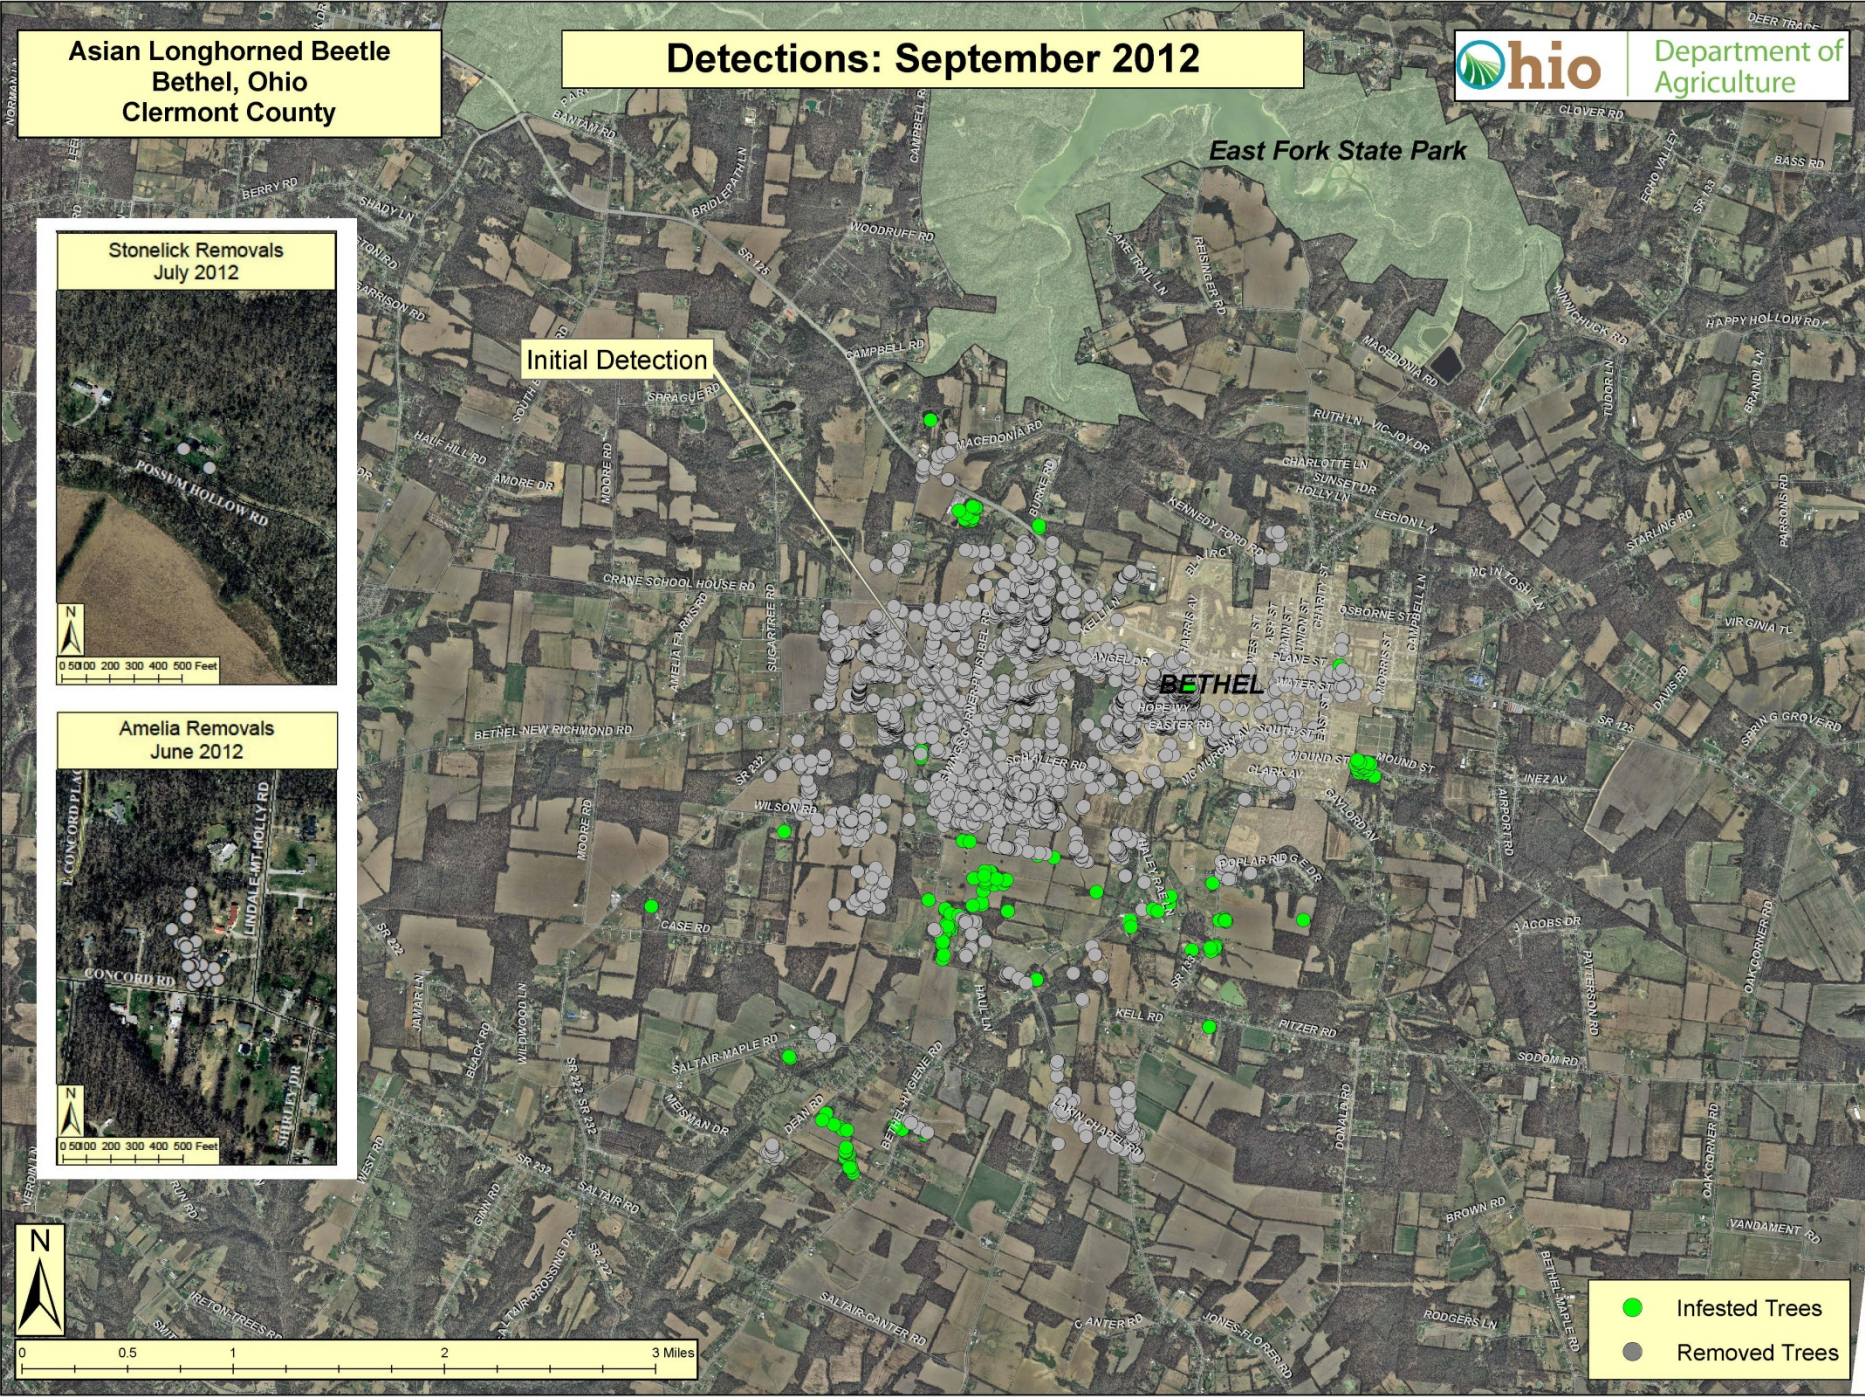

Amelia Removes
June 2012