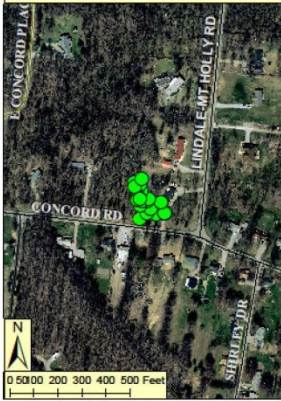

Asian Longhorned Beetle
Bethel, Ohio
Clermont County

Detections: October 2011

East Fork State Park

Initial Detection

BETHEL

Amelia Detections
August 2011