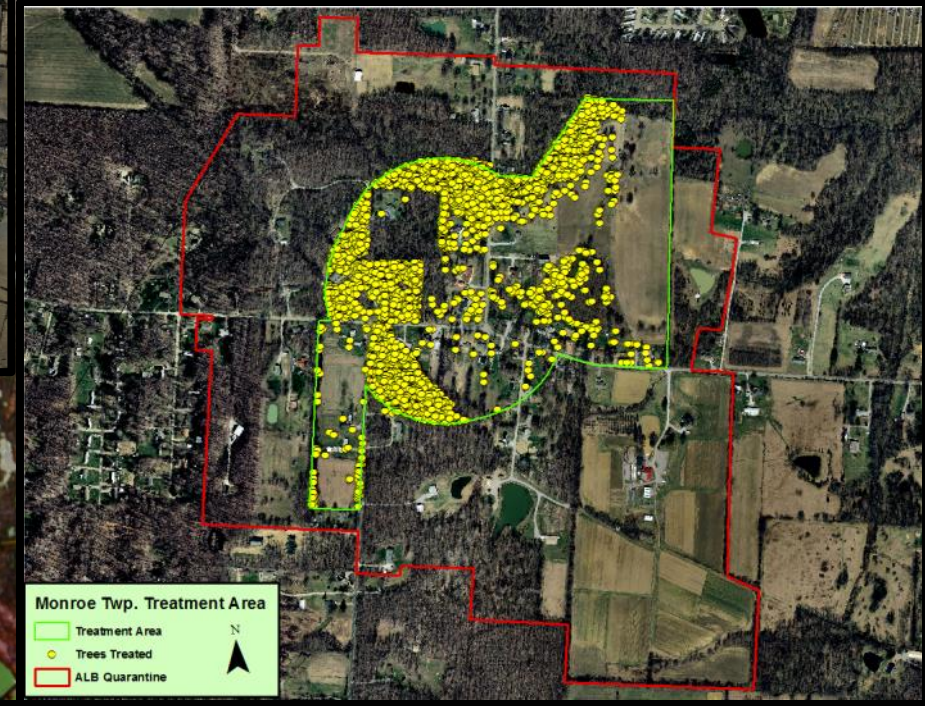

Eradication strategy – Chemical treatments