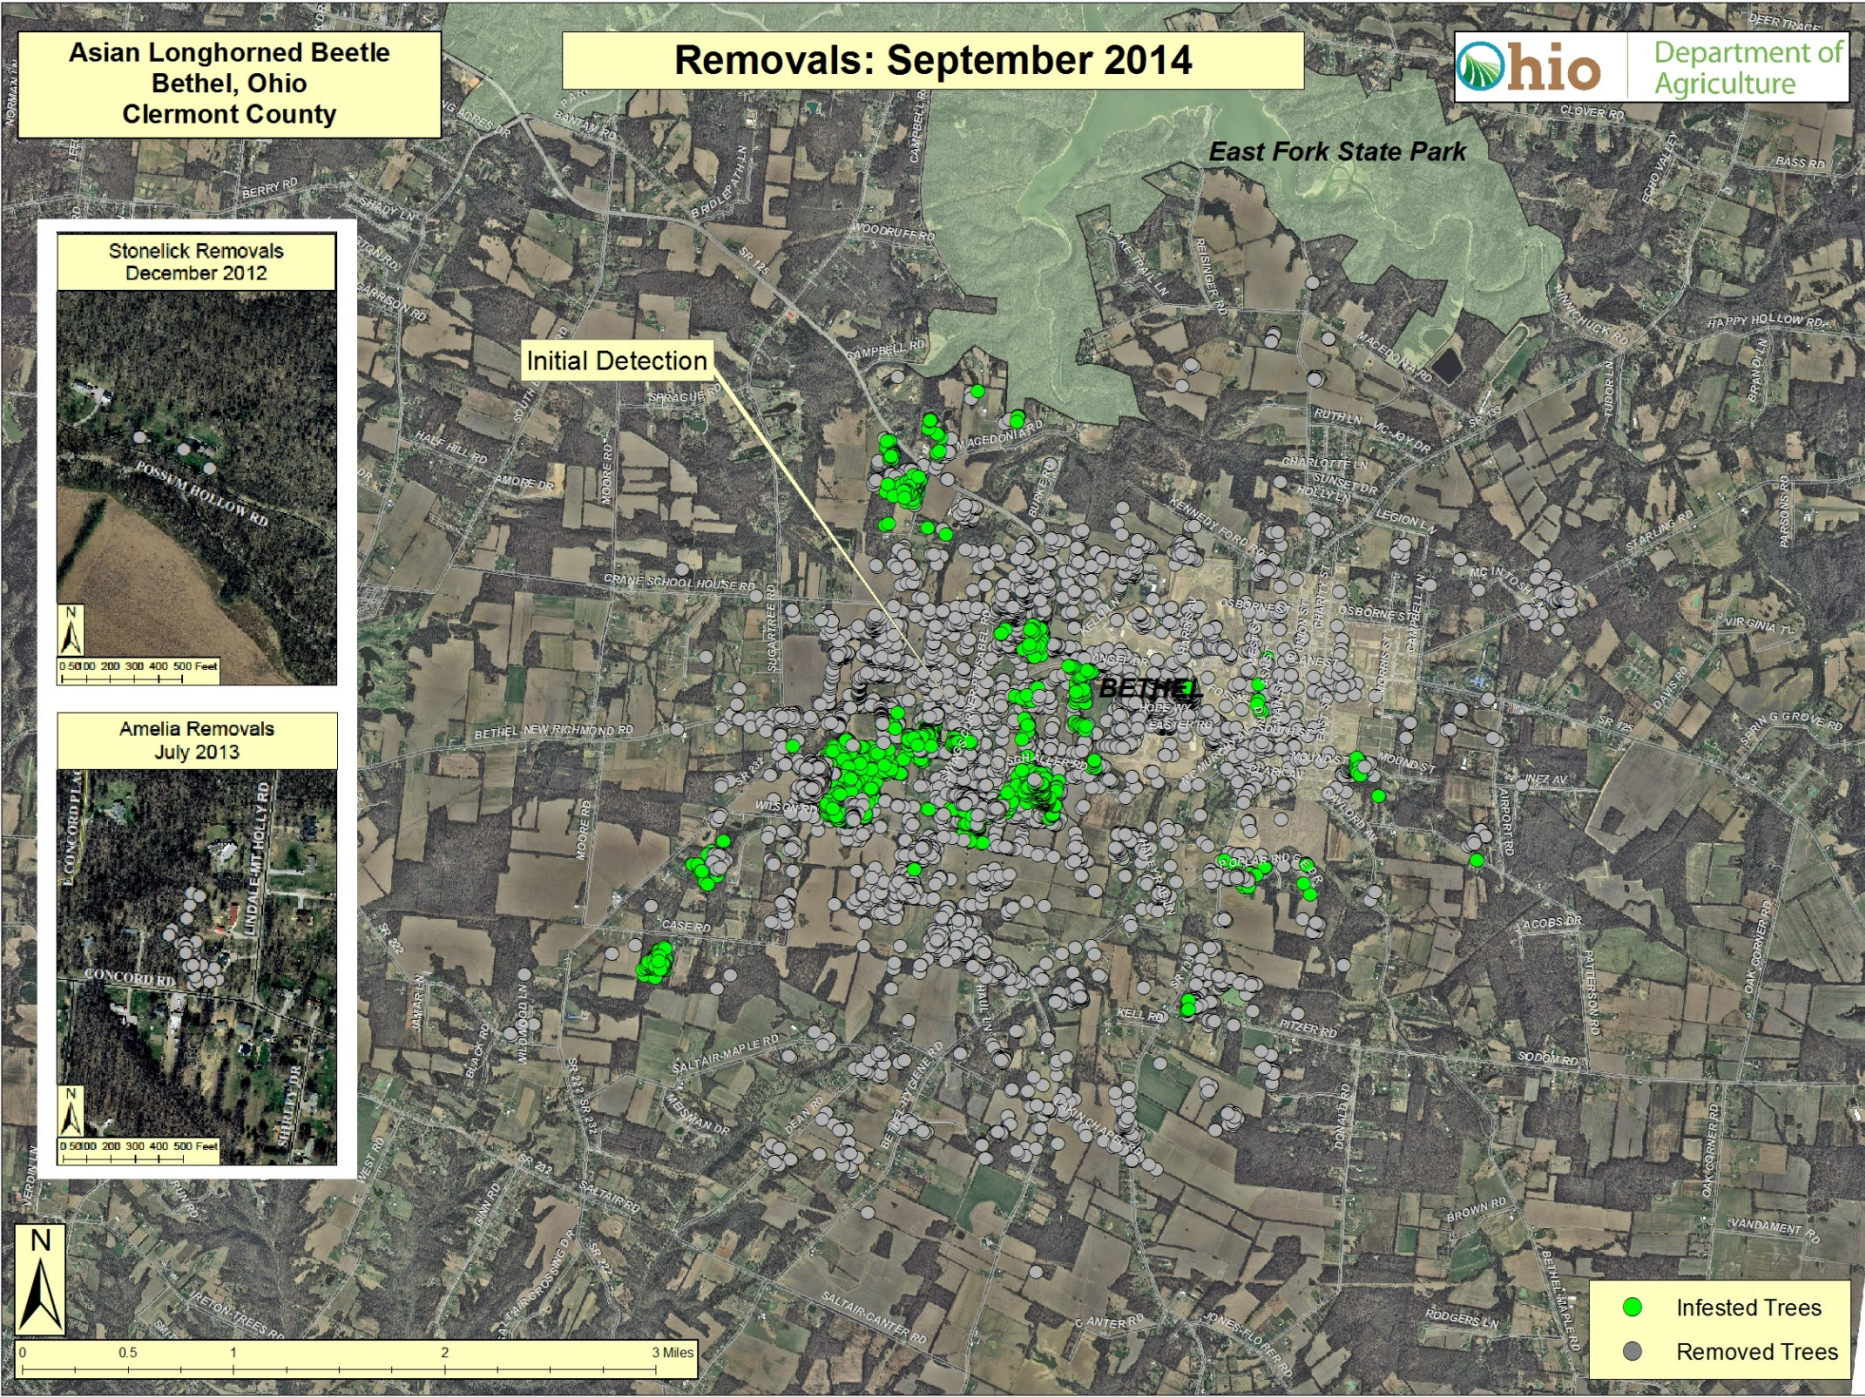

Initial Detection

Stonelick Removals  
December 2012

Amelia Removals  
July 2013

-  Infested Trees
-  Removed Trees

Asian Longhorned Beetle  
Bethel, Ohio  
Clermont County

Detections: October 2014

East Fork State Park