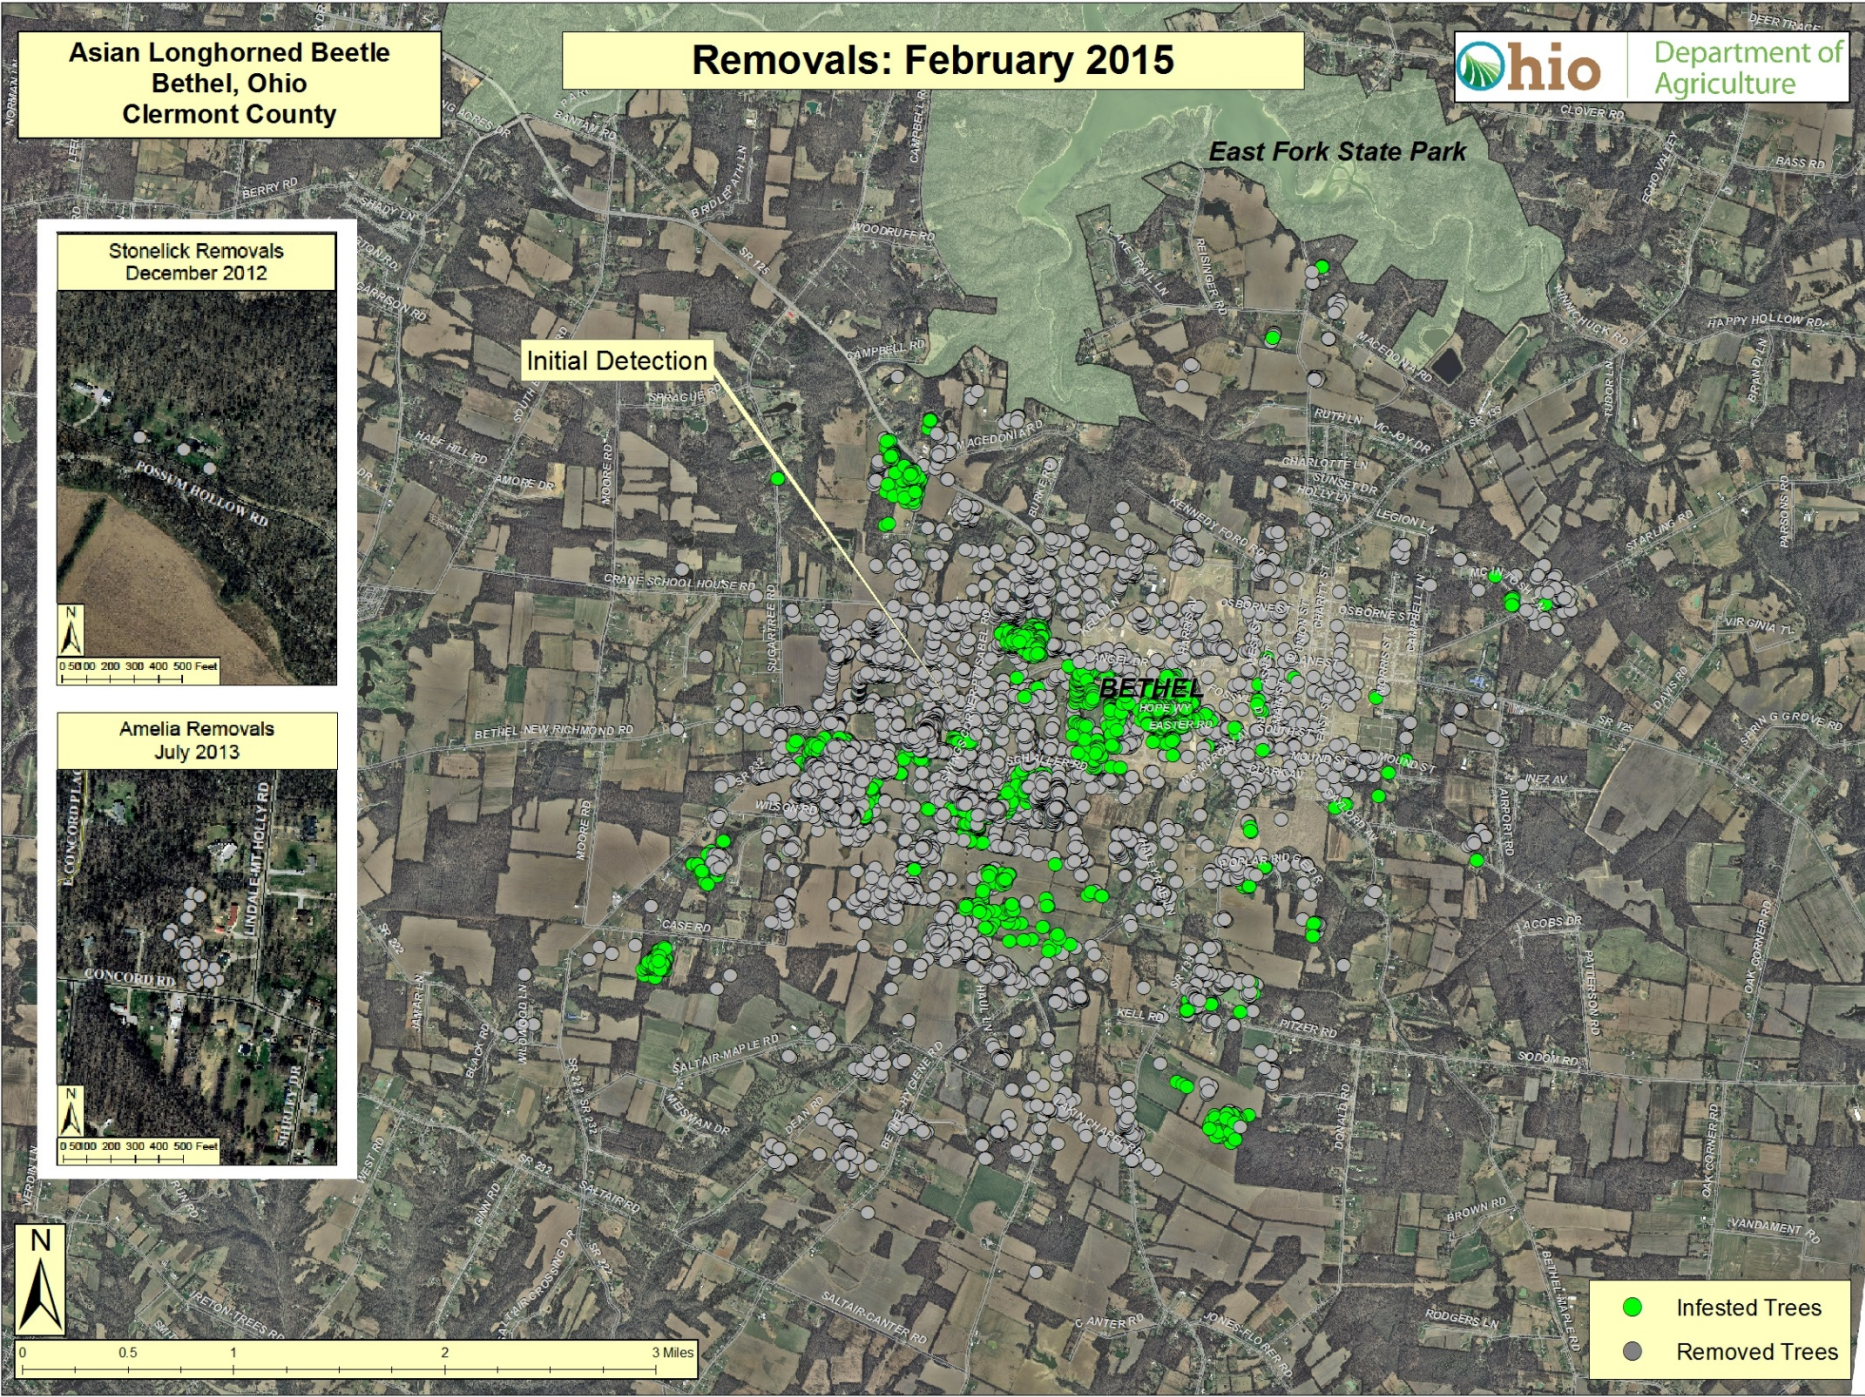

- Infested Trees
- Removed Trees