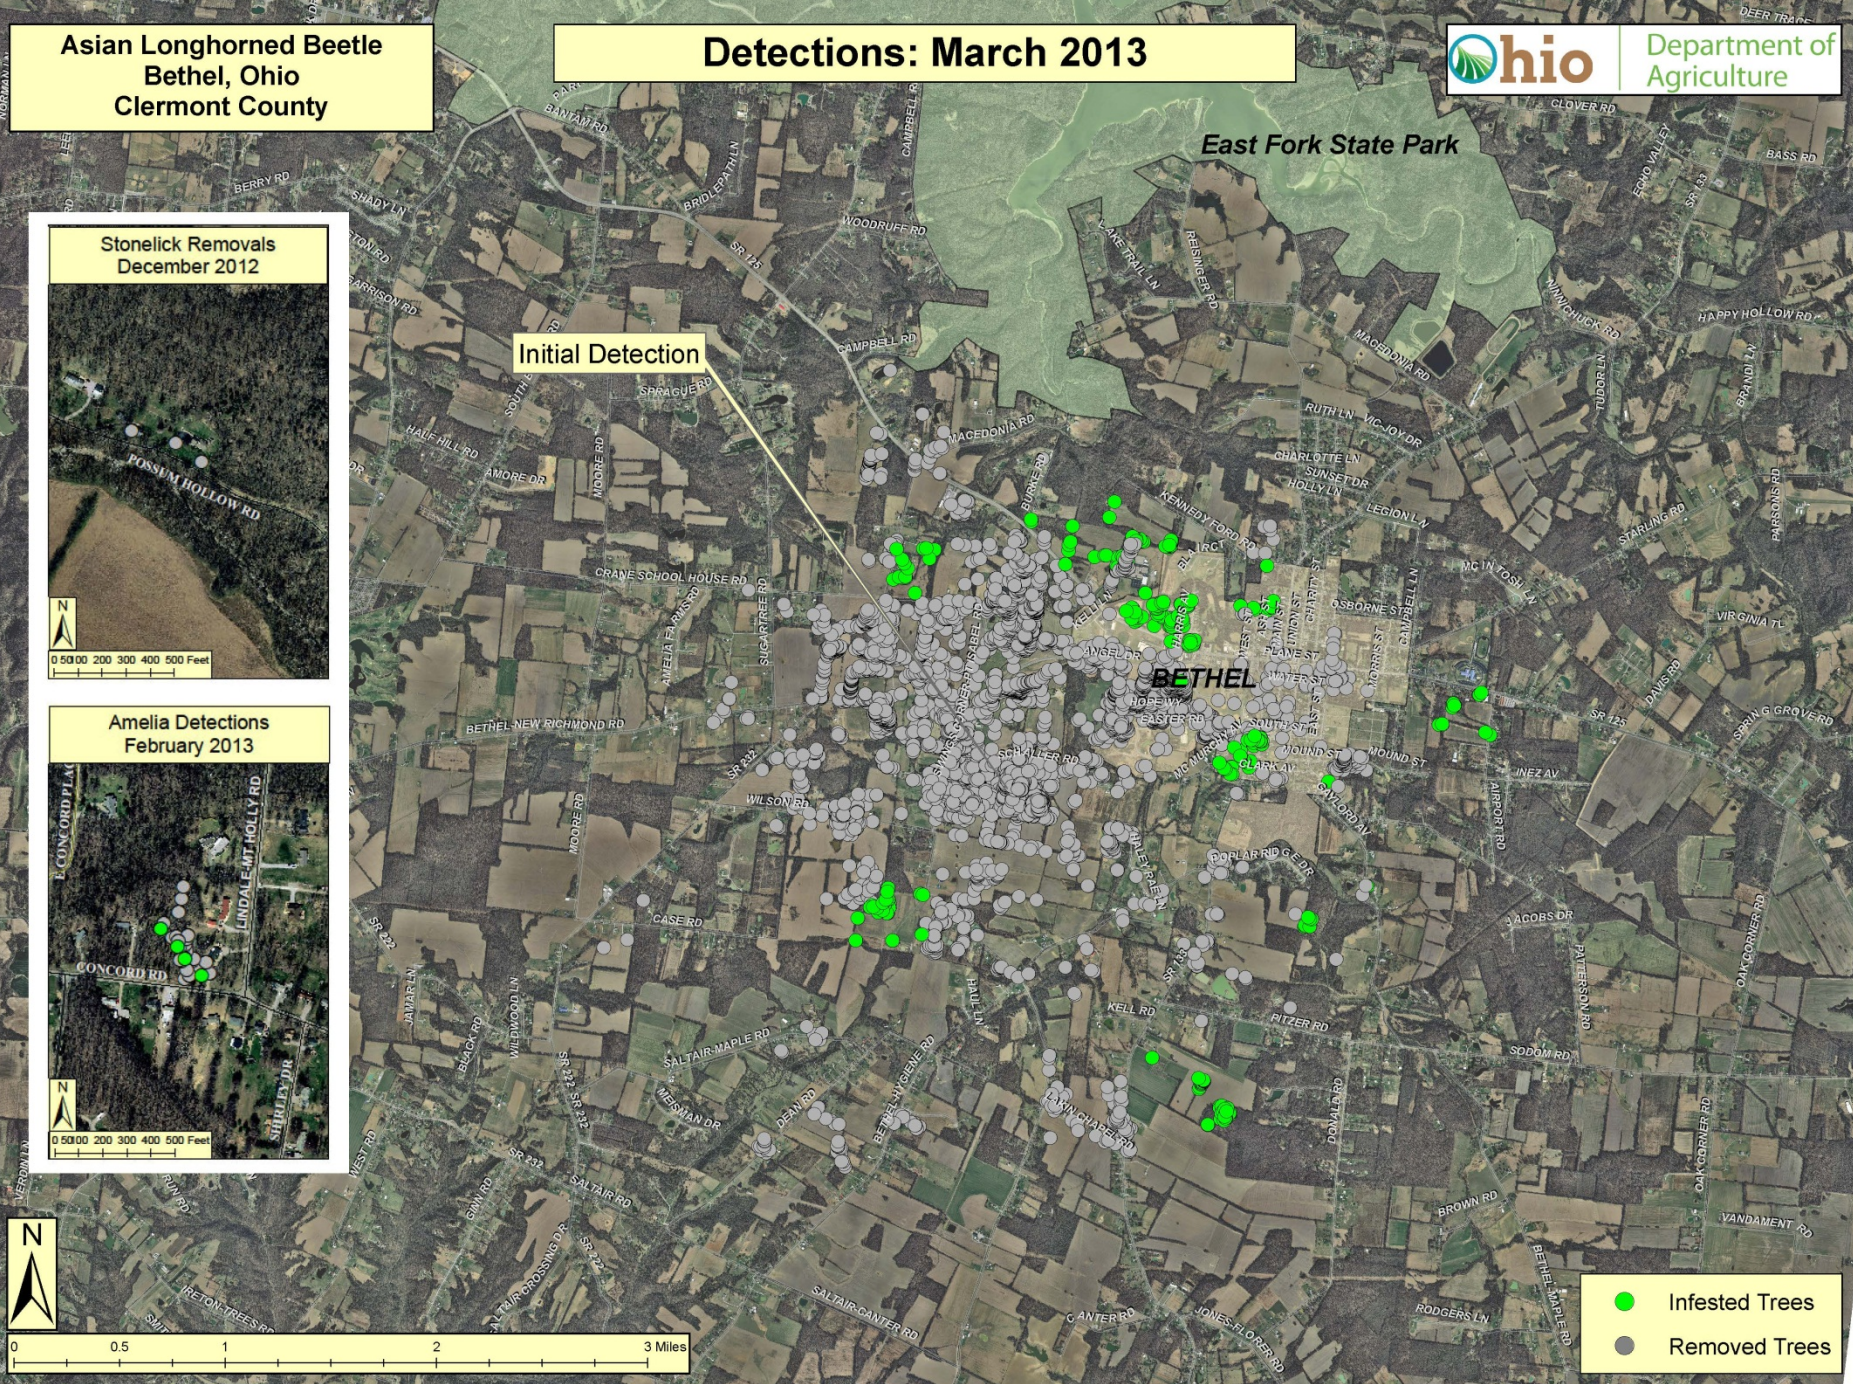

East Fork State Park

Initial Detection

Stonelick Removes  
December 2012

Amelia Detections  
February 2013

- Infested Trees
- Removed Trees

Asian Longhorned Beetle  
Bethel, Ohio  
Clermont County

Removals: March 2013