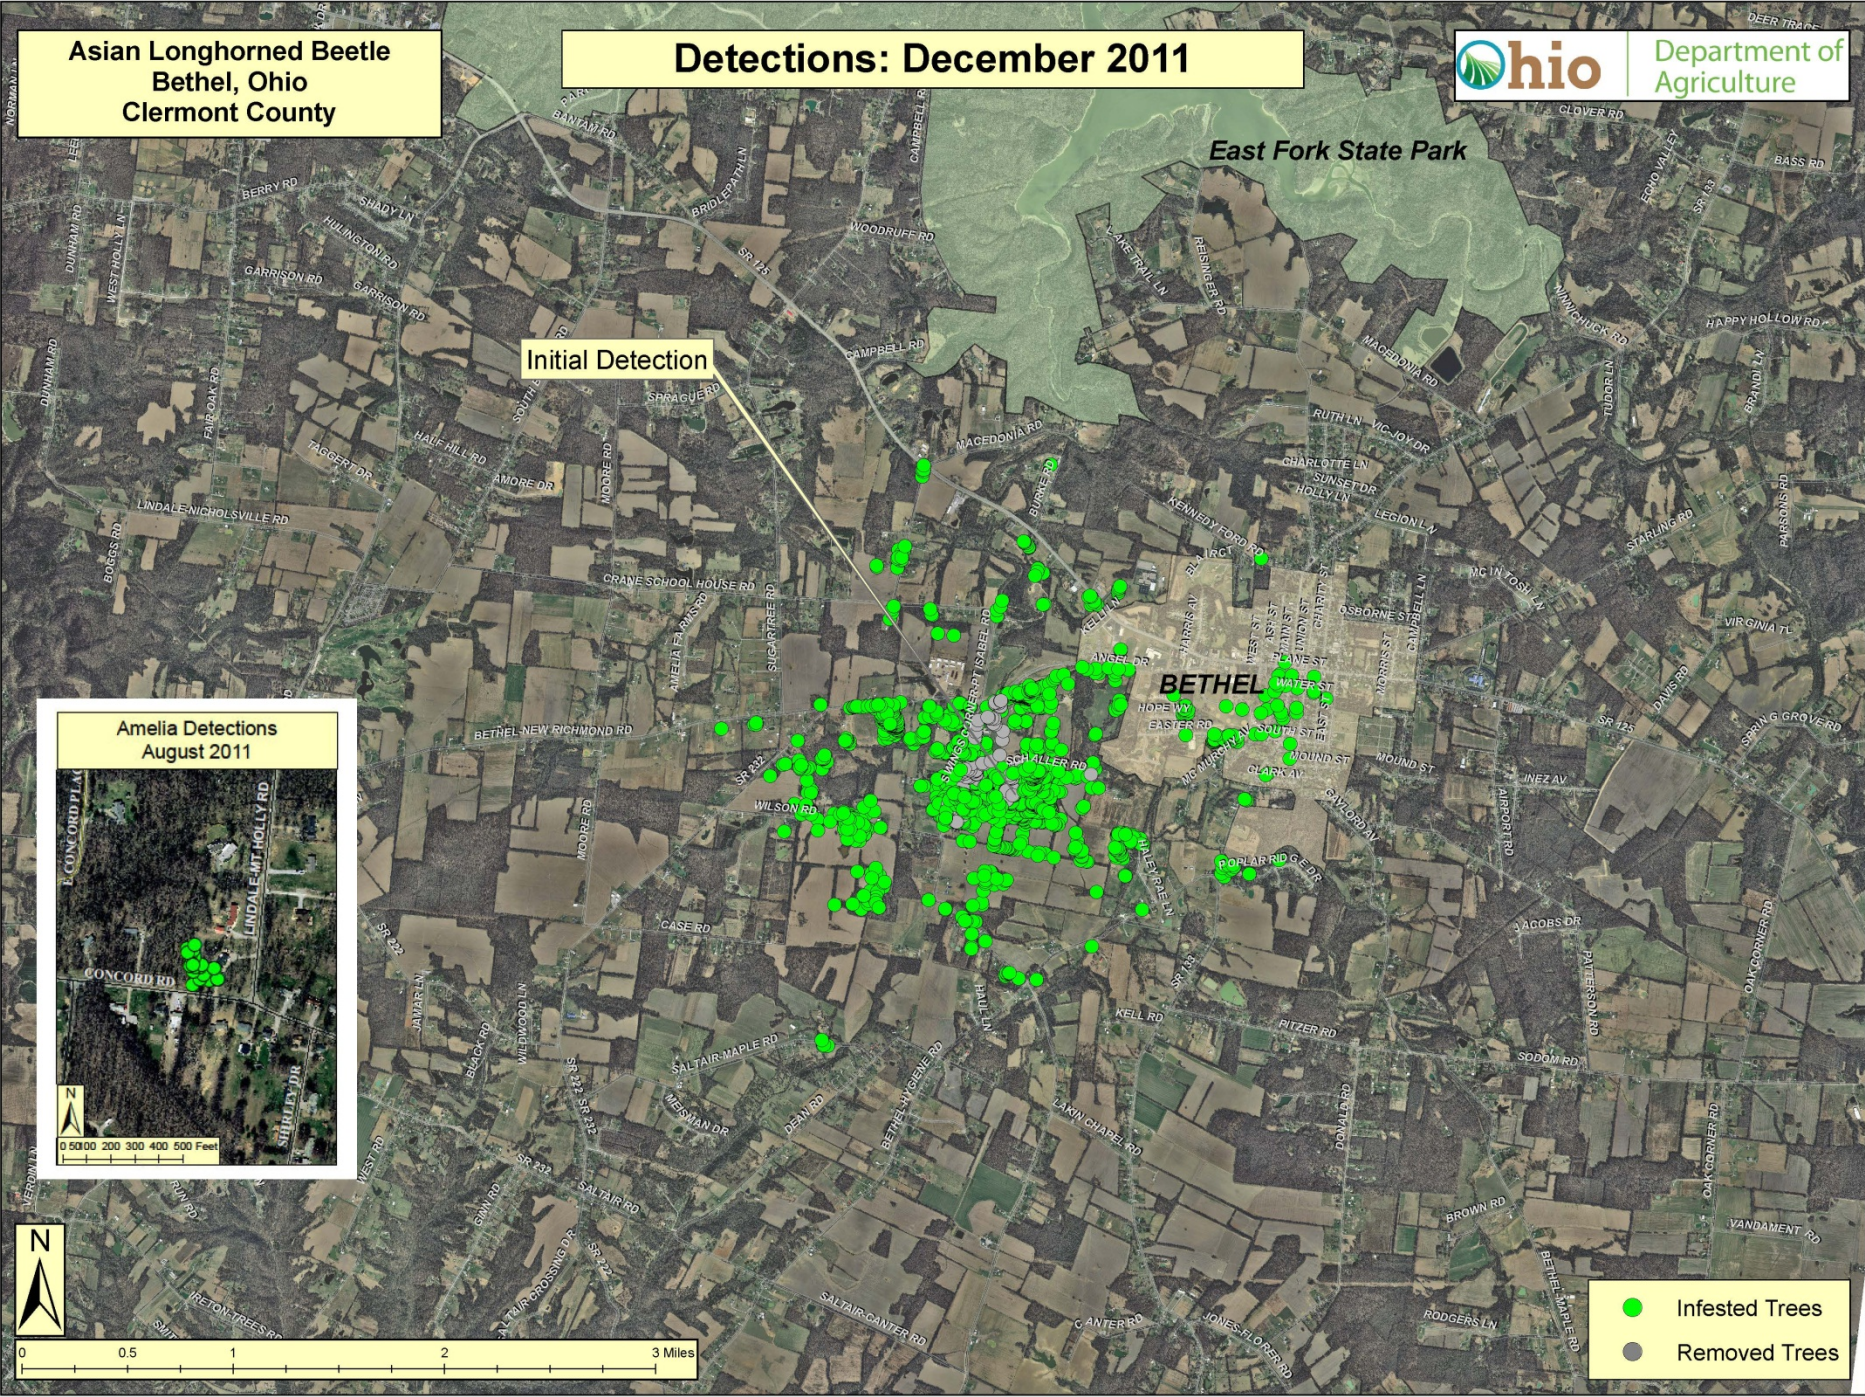

- **Infested Trees**
- **Removed Trees**