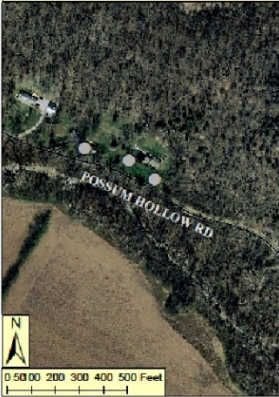

Asian Longhorned Beetle
Bethel, Ohio
Clermont County

Removals: September 2014

East Fork State Park

Initial Detection

Stonelick Removals
December 2012