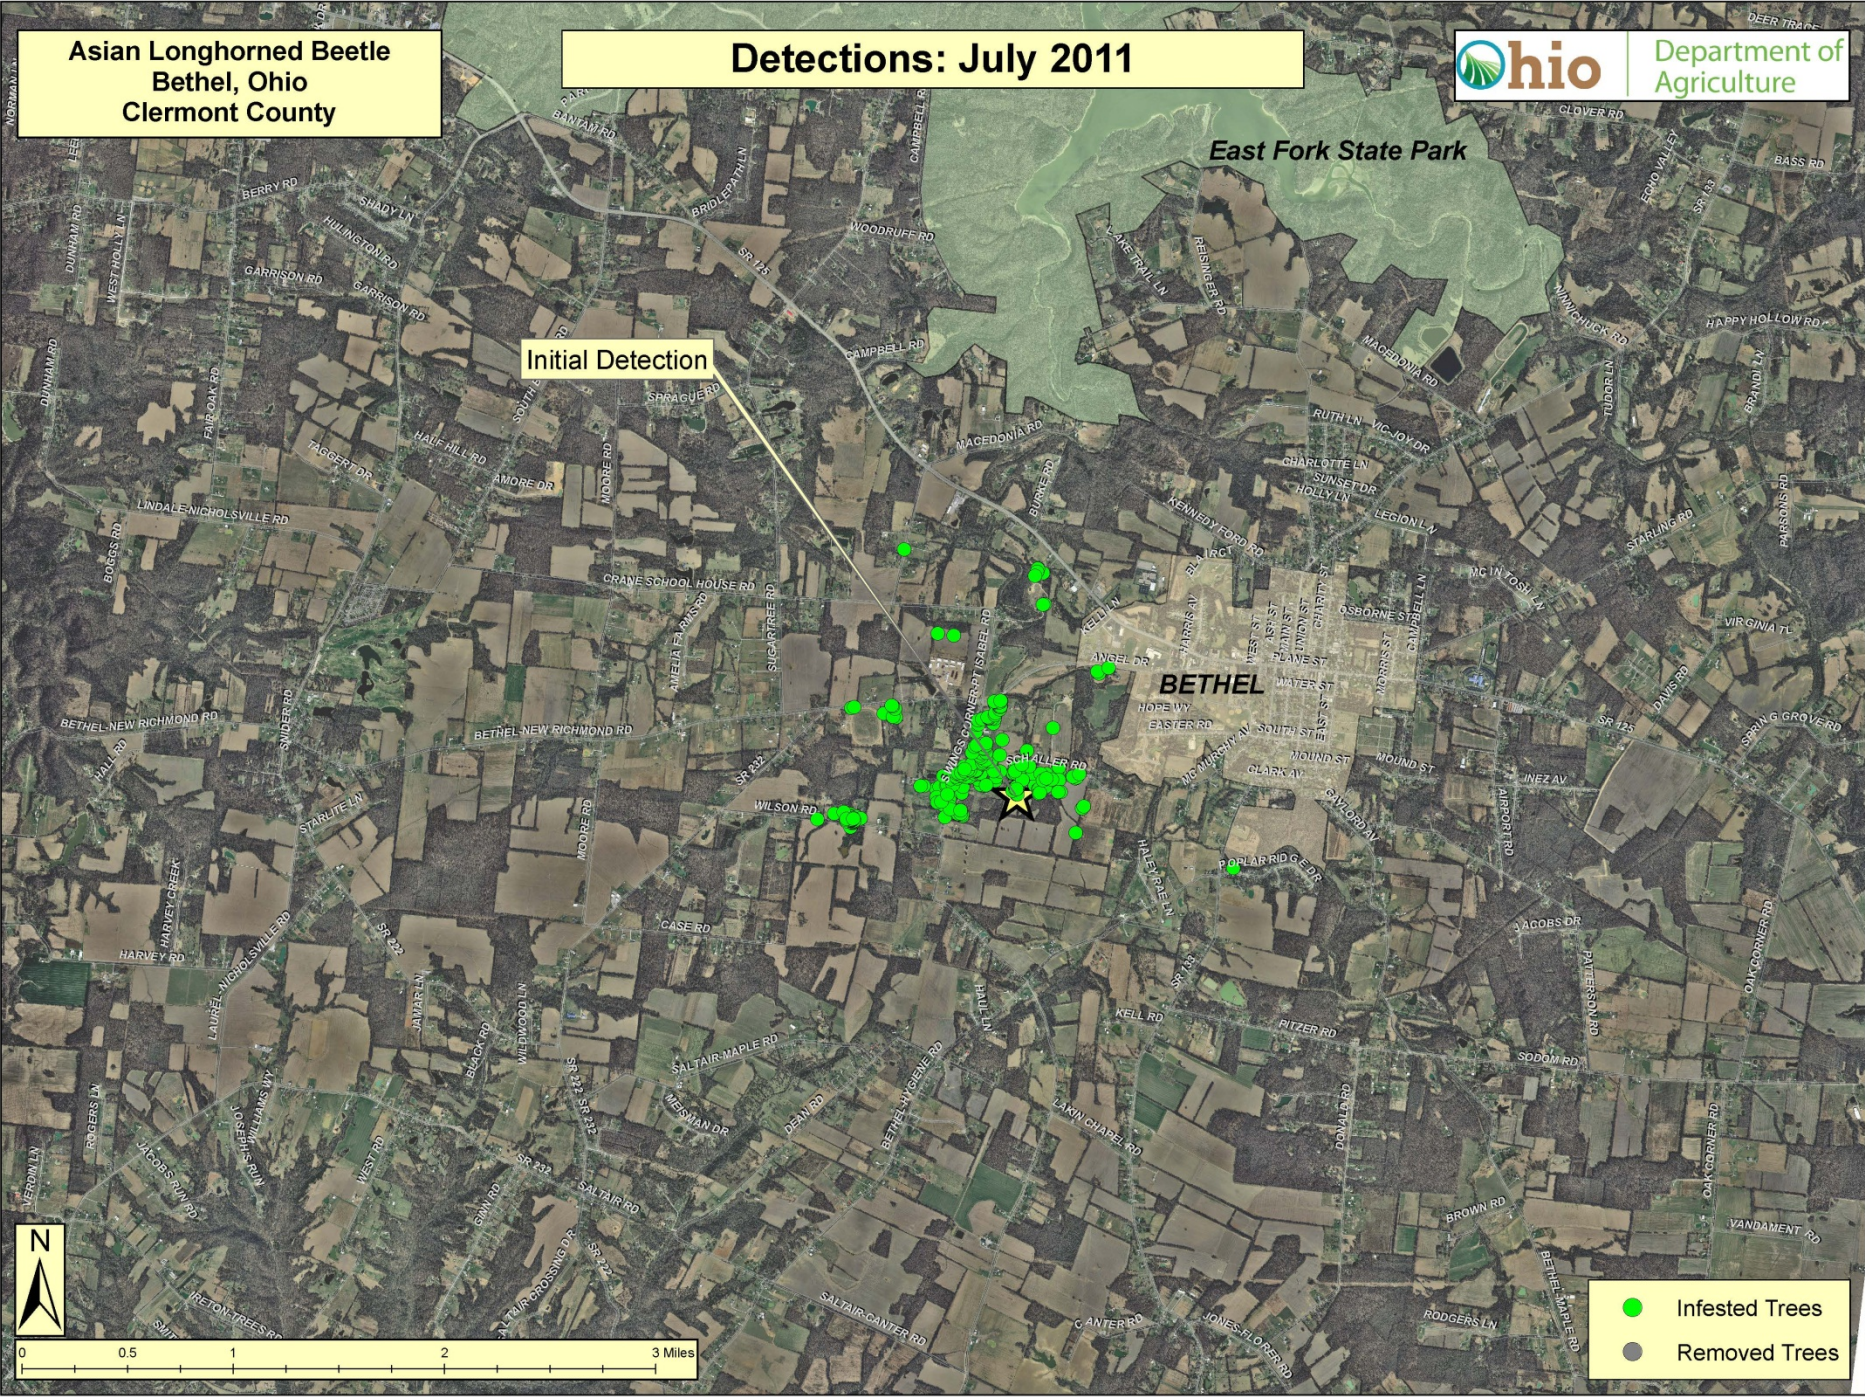

BETHEL

- Infested Trees
- Removed Trees

Asian Longhorned Beetle  
Bethel, Ohio  
Clermont County

Detections: July 2011

East Fork State Park

Initial Detection

BETHEL

- Infested Trees
- Removed Trees