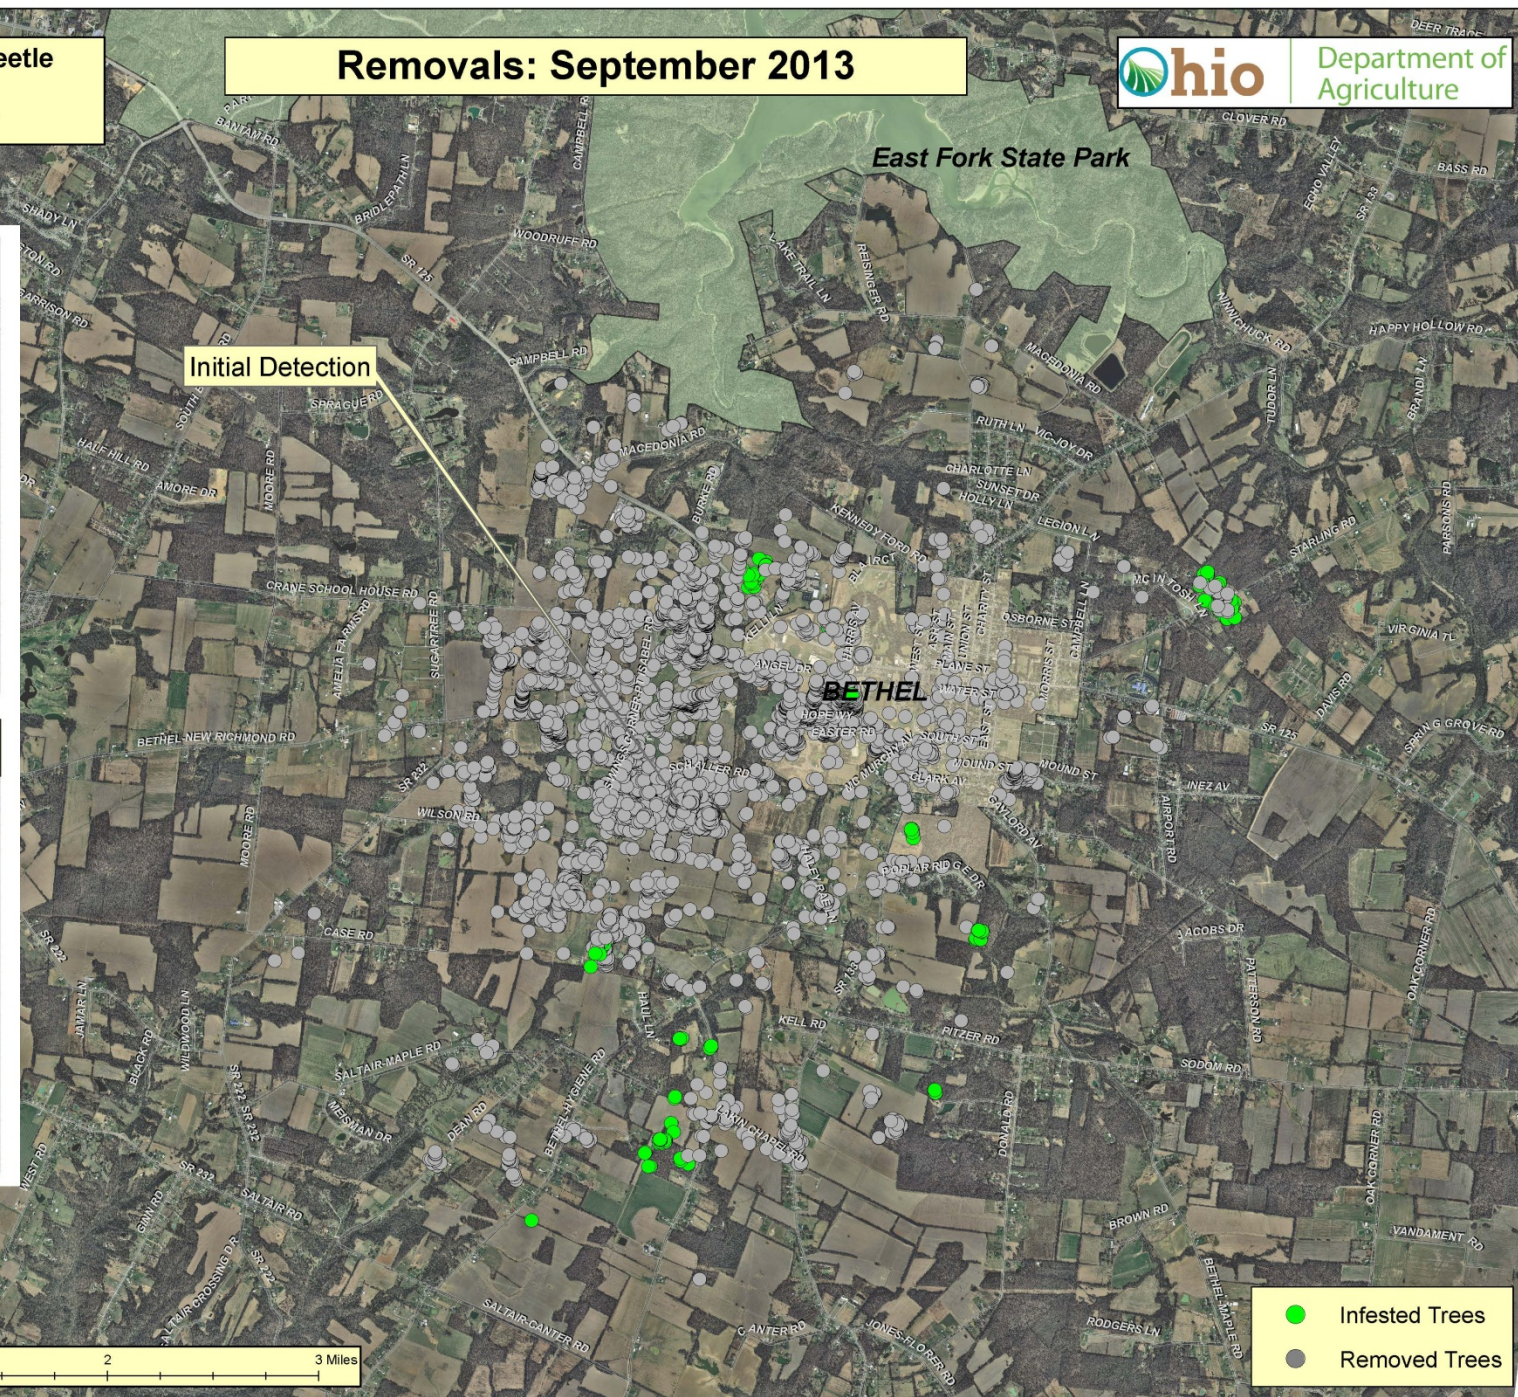

Removals: September 2013

East Fork State Park

Initial Detection

Stonelick Removals  
December 2012

Amelia Removals  
July 2013

Asian Longhorned Beetle  
Bethel, Ohio  
Clermont County

Detections: October 2013