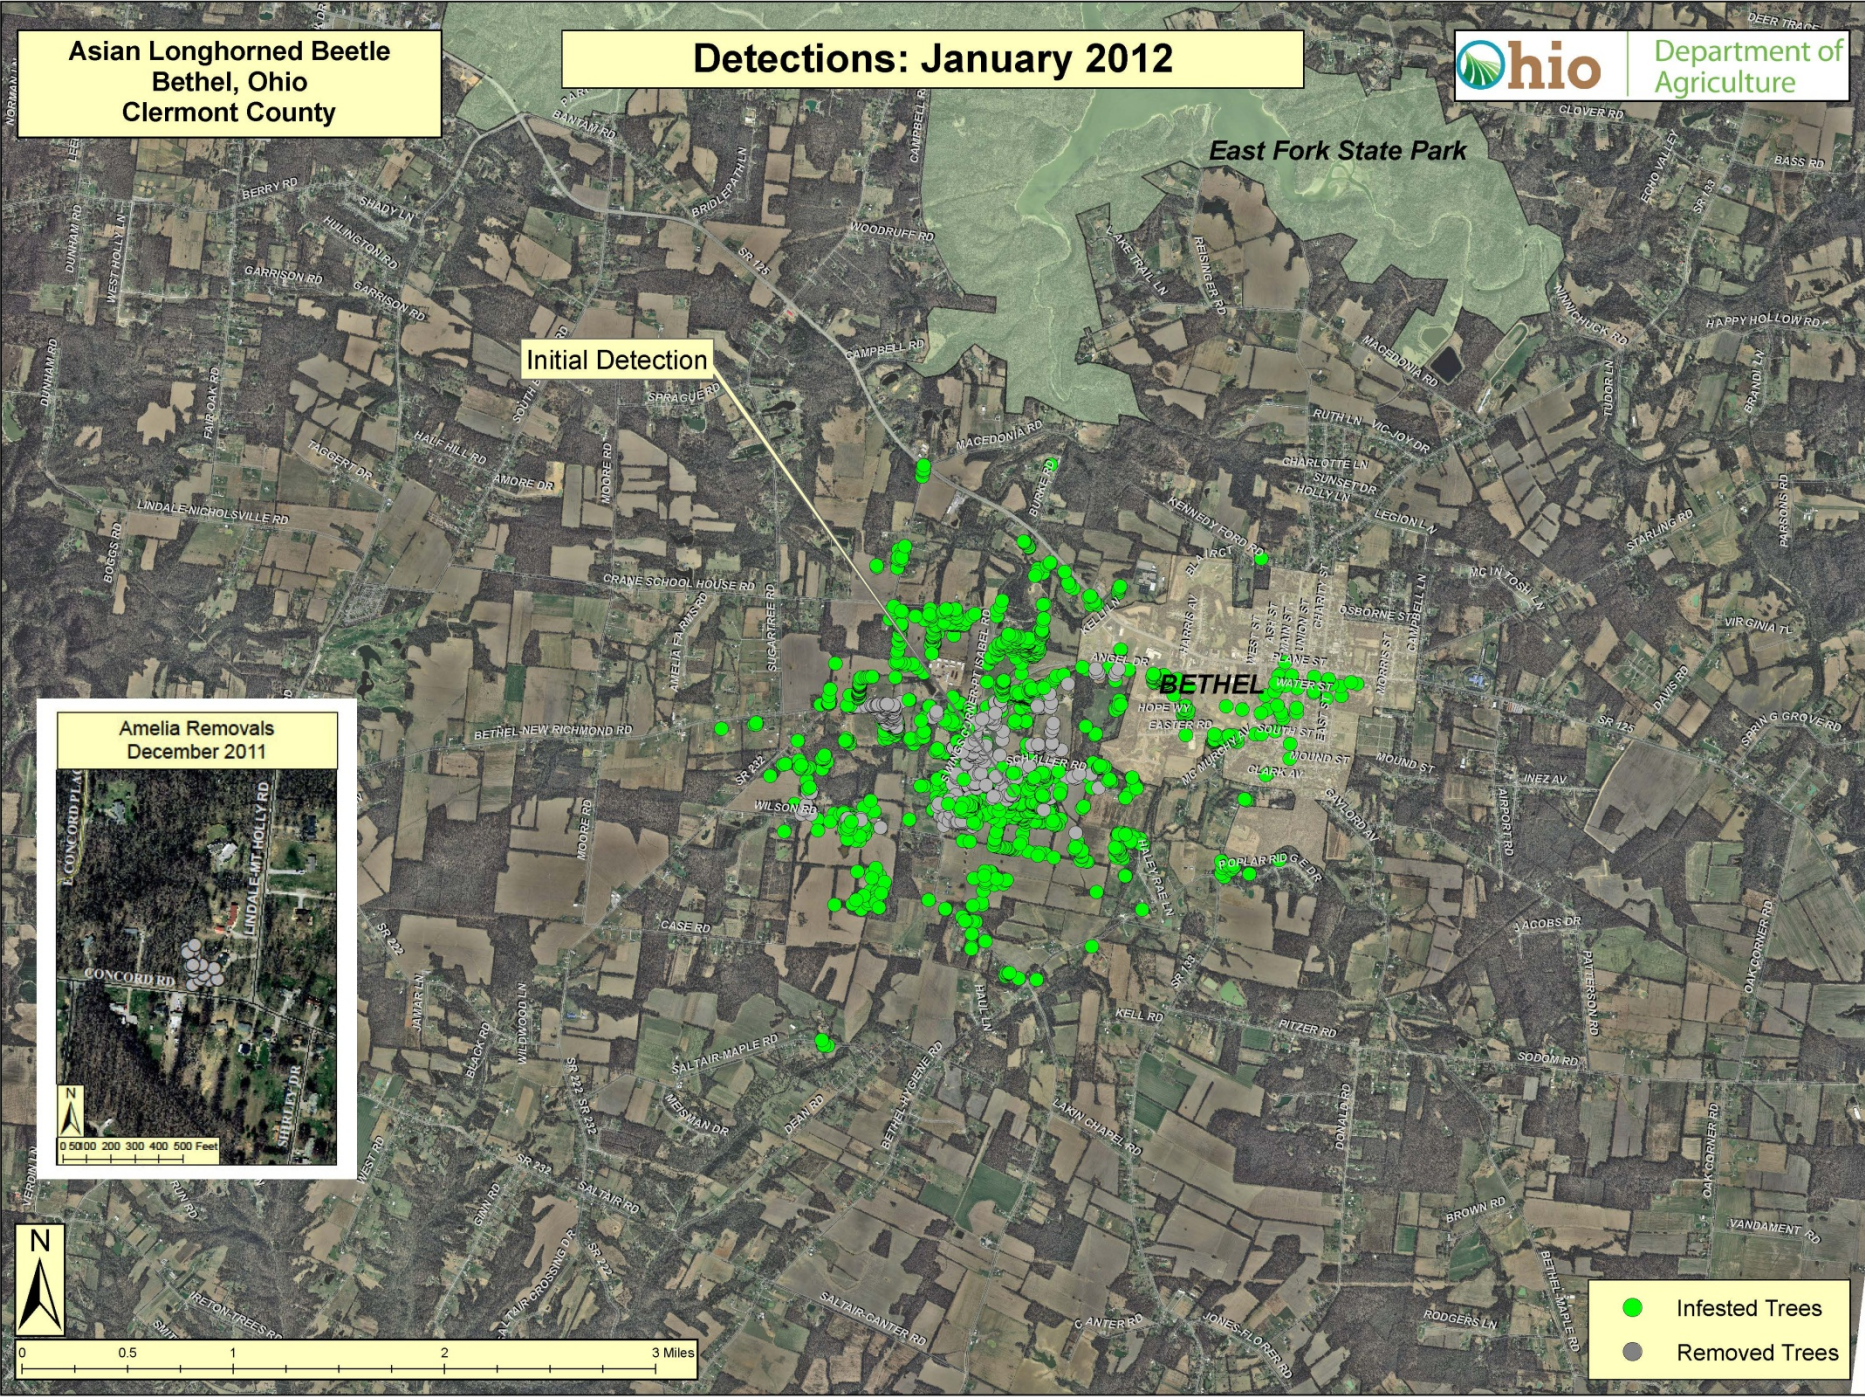

**Initial Detection**

**BETHEL**

**Amelia Removes  
December 2011**

0 0.5 1 2 3 Miles

-  Infested Trees
-  Removed Trees

Asian Longhorned Beetle  
Bethel, Ohio  
Clermont County

Removals: January 2012

East Fork State Park