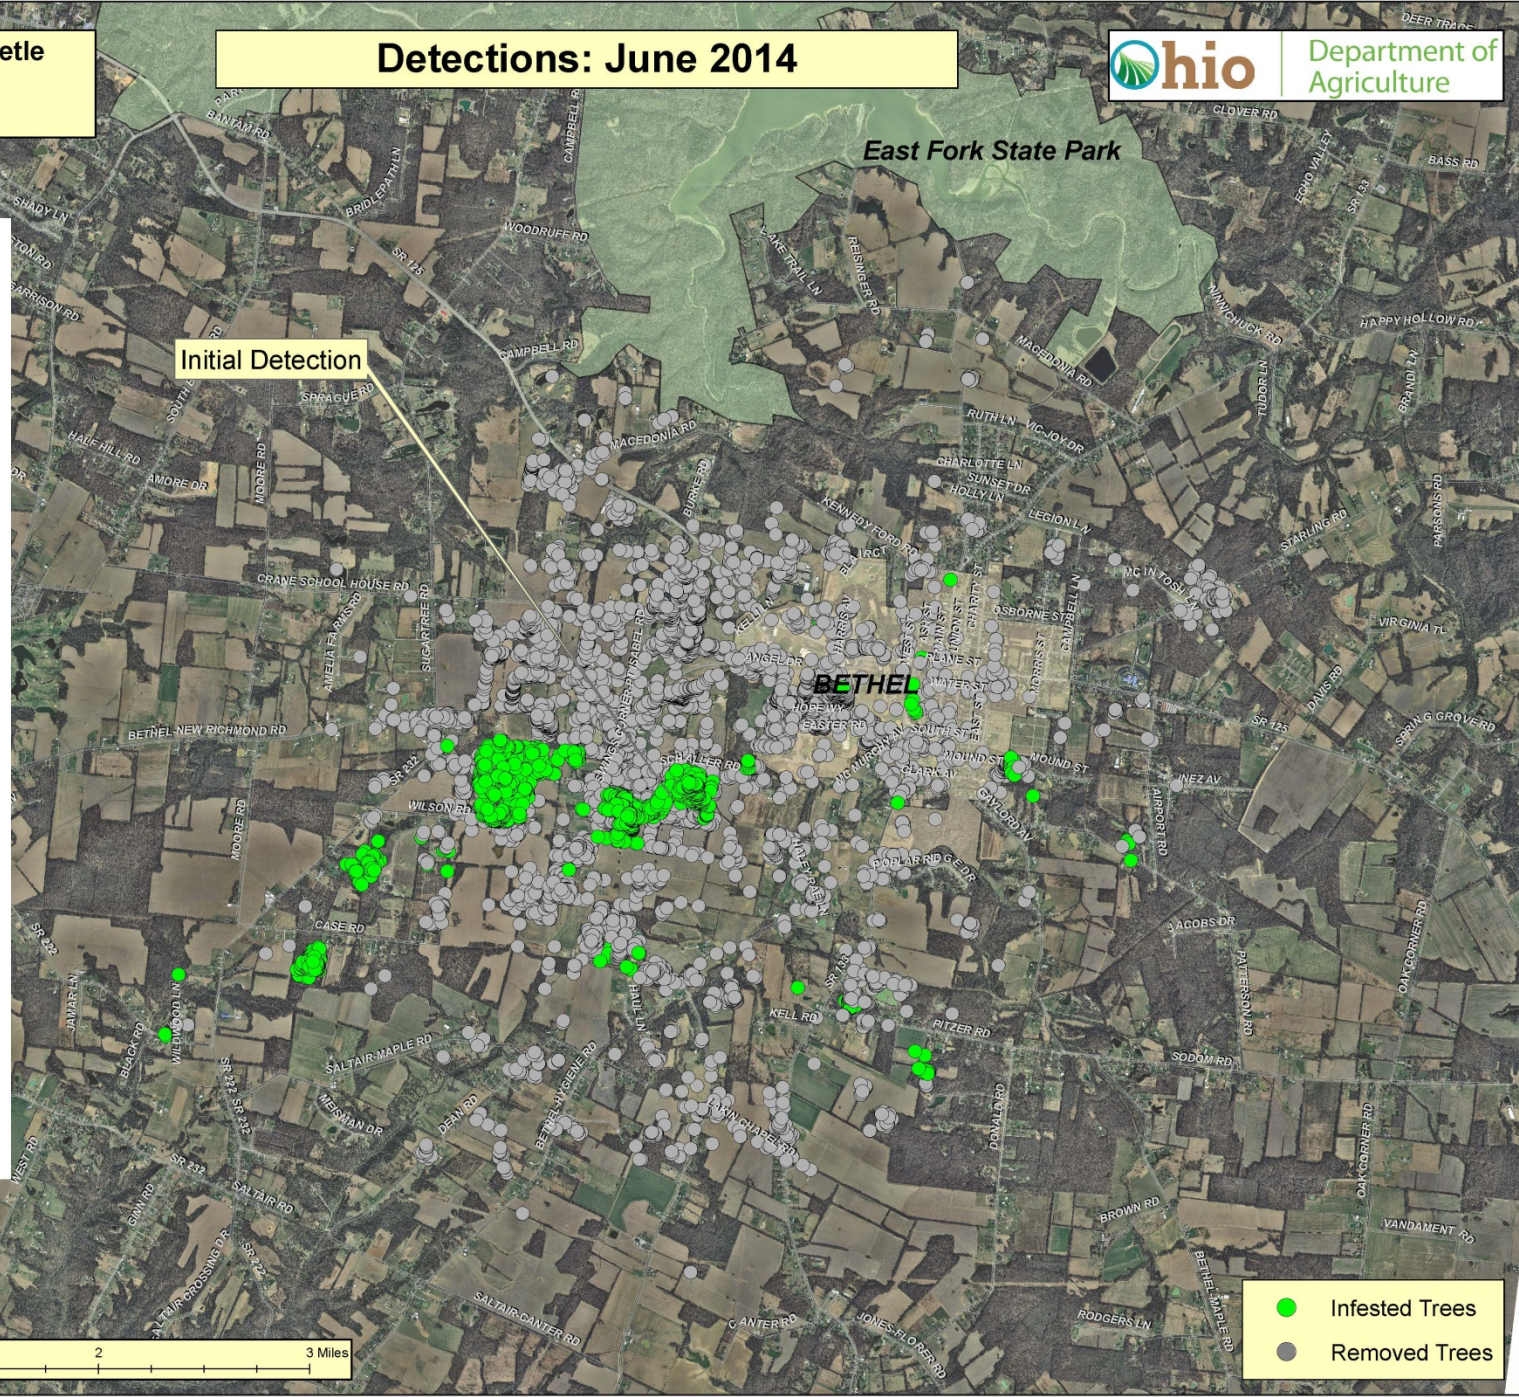

Detections: June 2014

East Fork State Park

Initial Detection

Stonelick Removes  
December 2012

Amelia Removes  
July 2013

- Infested Trees
- Removed Trees

Asian Longhorned Beetle  
Bethel, Ohio  
Clermont County