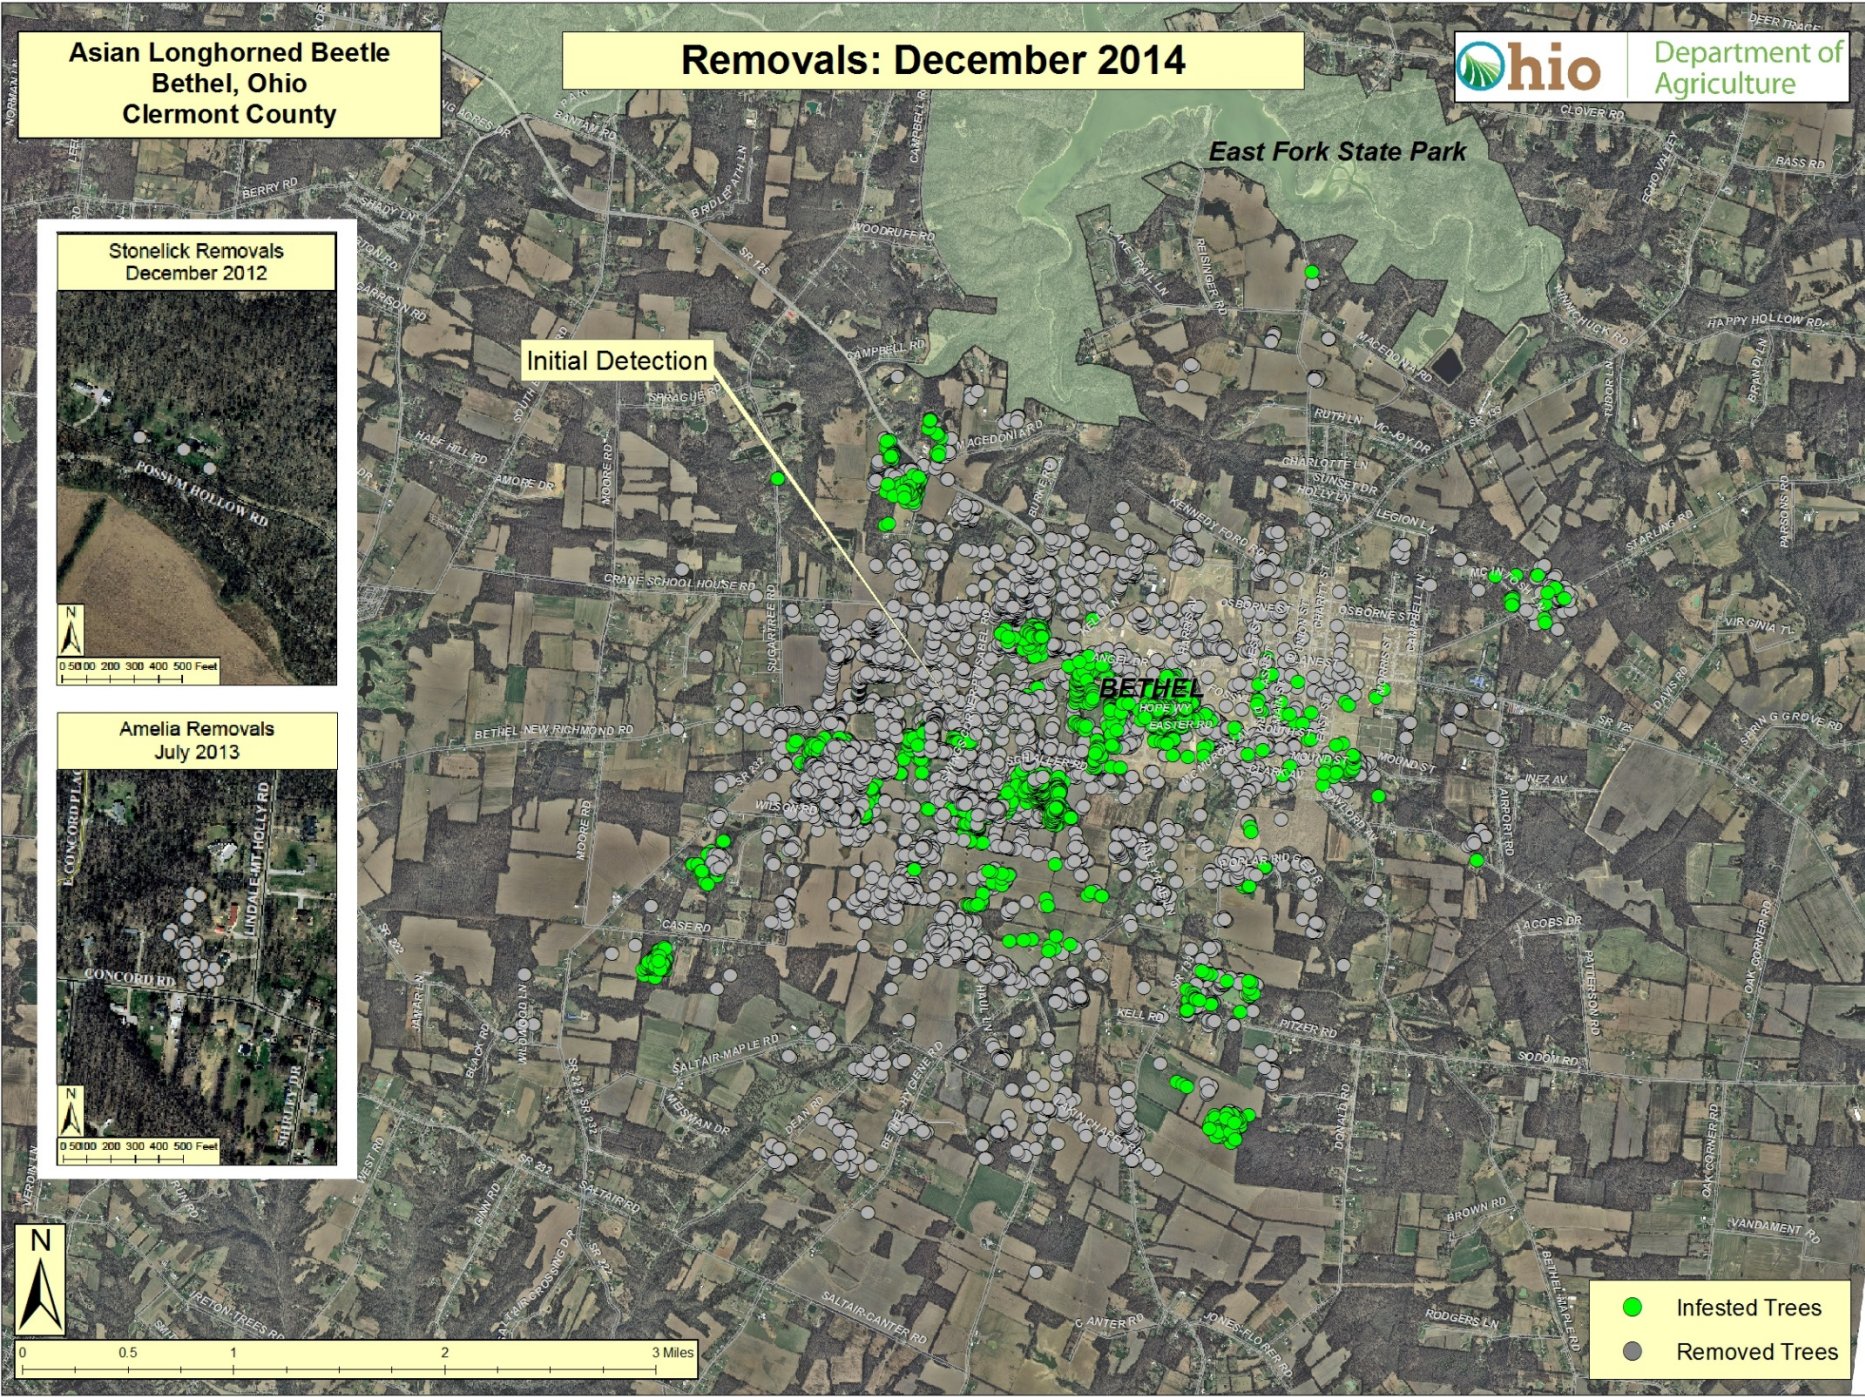

# Removals: December 2014

East Fork State Park

Initial Detection

Stonelick Removals  
December 2012

Amelia Removals  
July 2013

-  Infested Trees
-  Removed Trees

Asian Longhorned Beetle  
Bethel, Ohio  
Clermont County