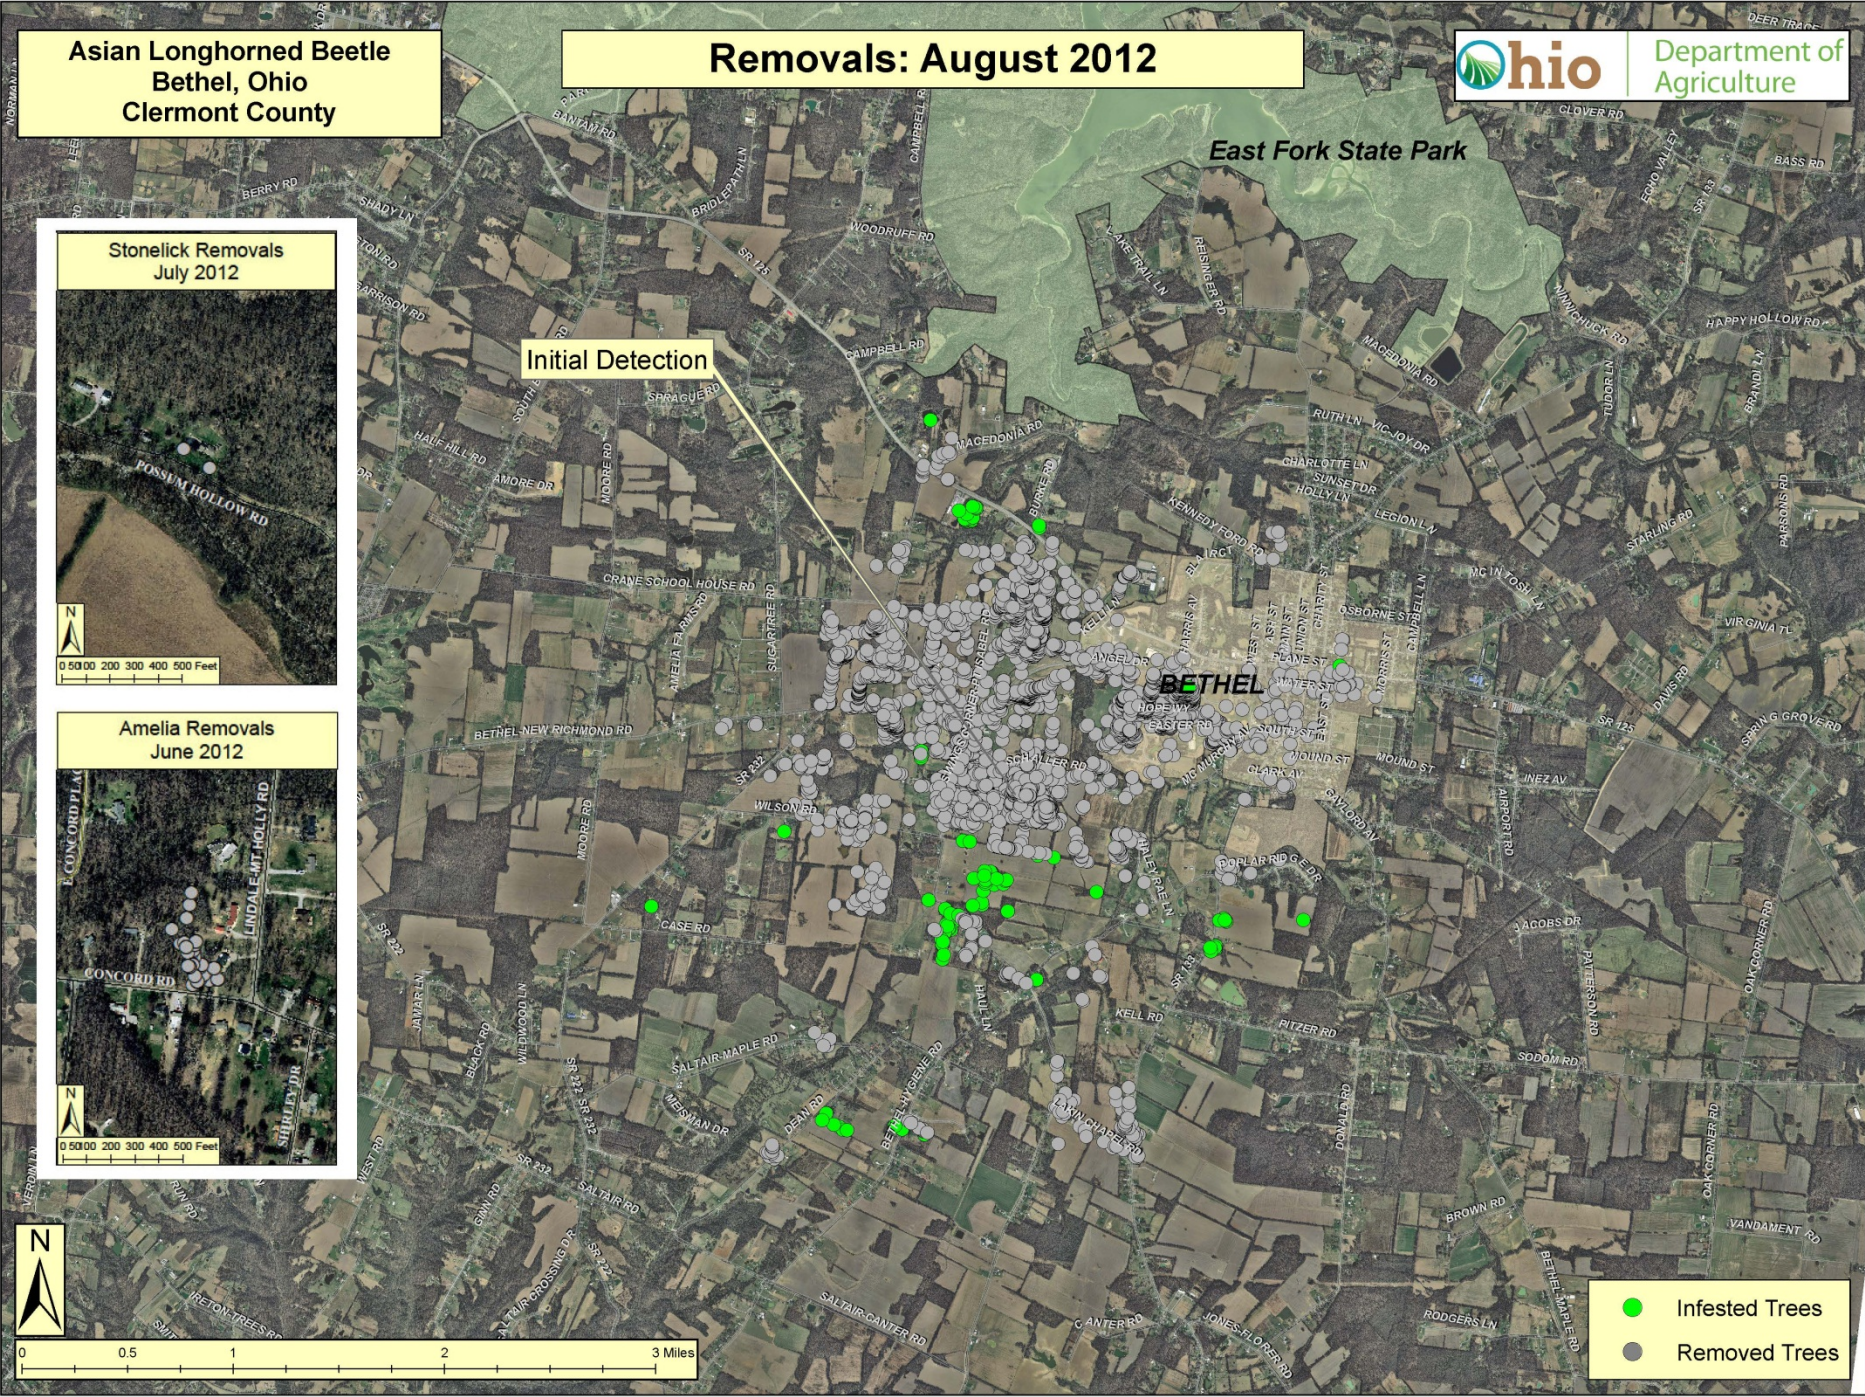

Removals: August 2012

East Fork State Park

Initial Detection

BETHEL

Stonelick Removals  
July 2012

Amelia Removals  
June 2012

Asian Longhorned Beetle  
Bethel, Ohio  
Clermont County

Detections: September 2012