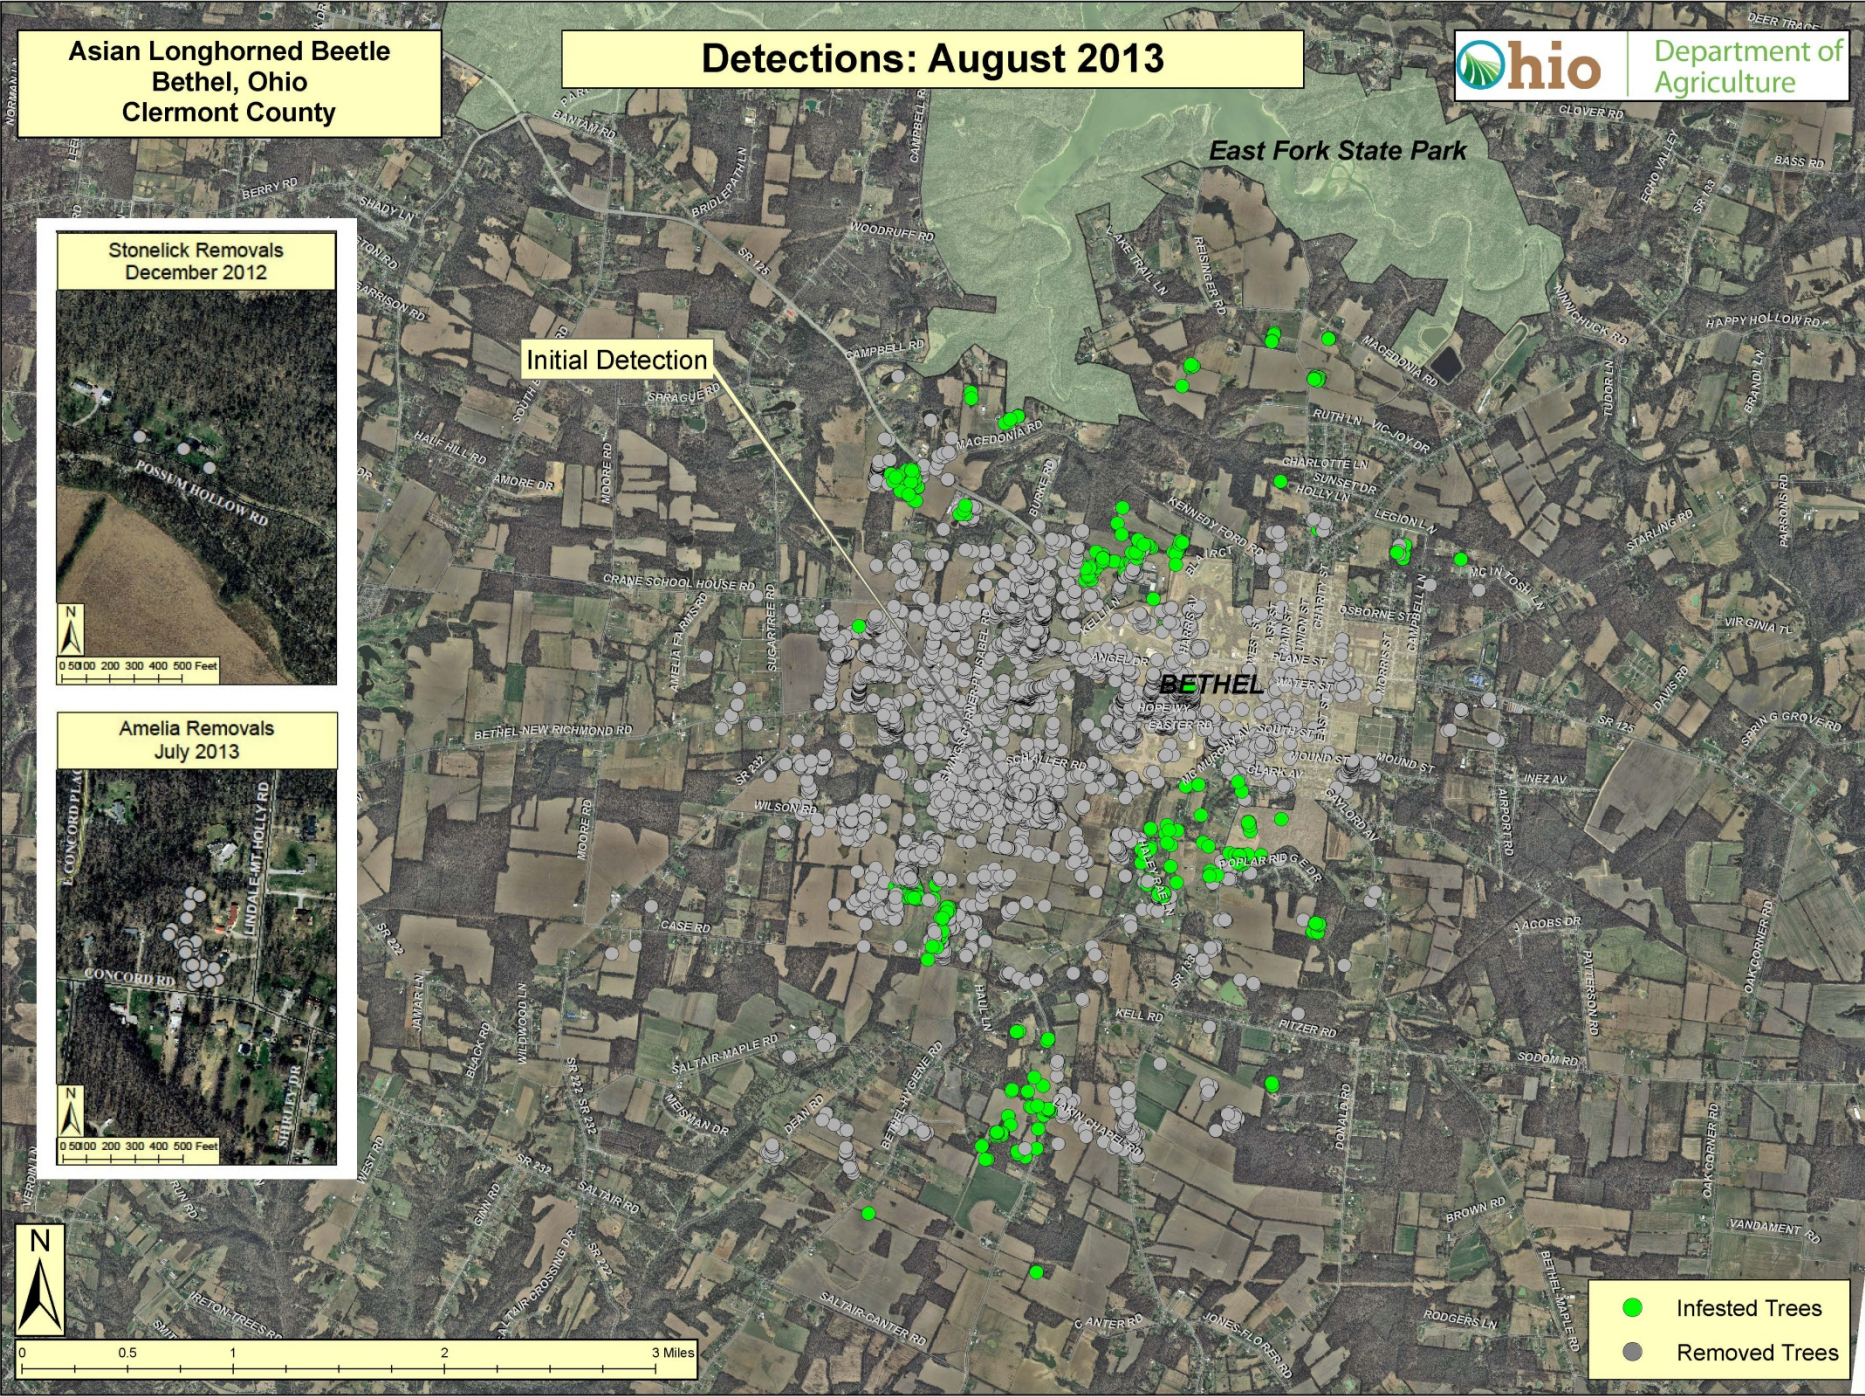

Asian Longhorned Beetle  
Bethel, Ohio  
Clermont County

Detections: August 2013

East Fork State Park

Initial Detection

Stonelick Removes  
December 2012

Amelia Removes  
July 2013

- Infested Trees
- Removed Trees