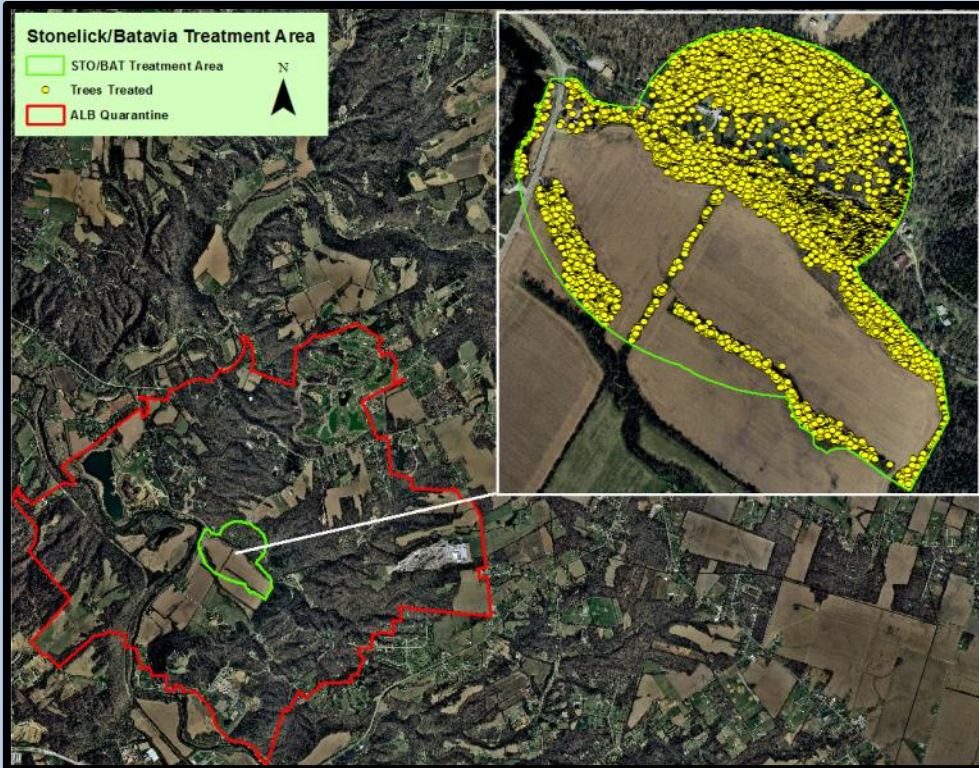

Eradication strategy – Chemical treatments