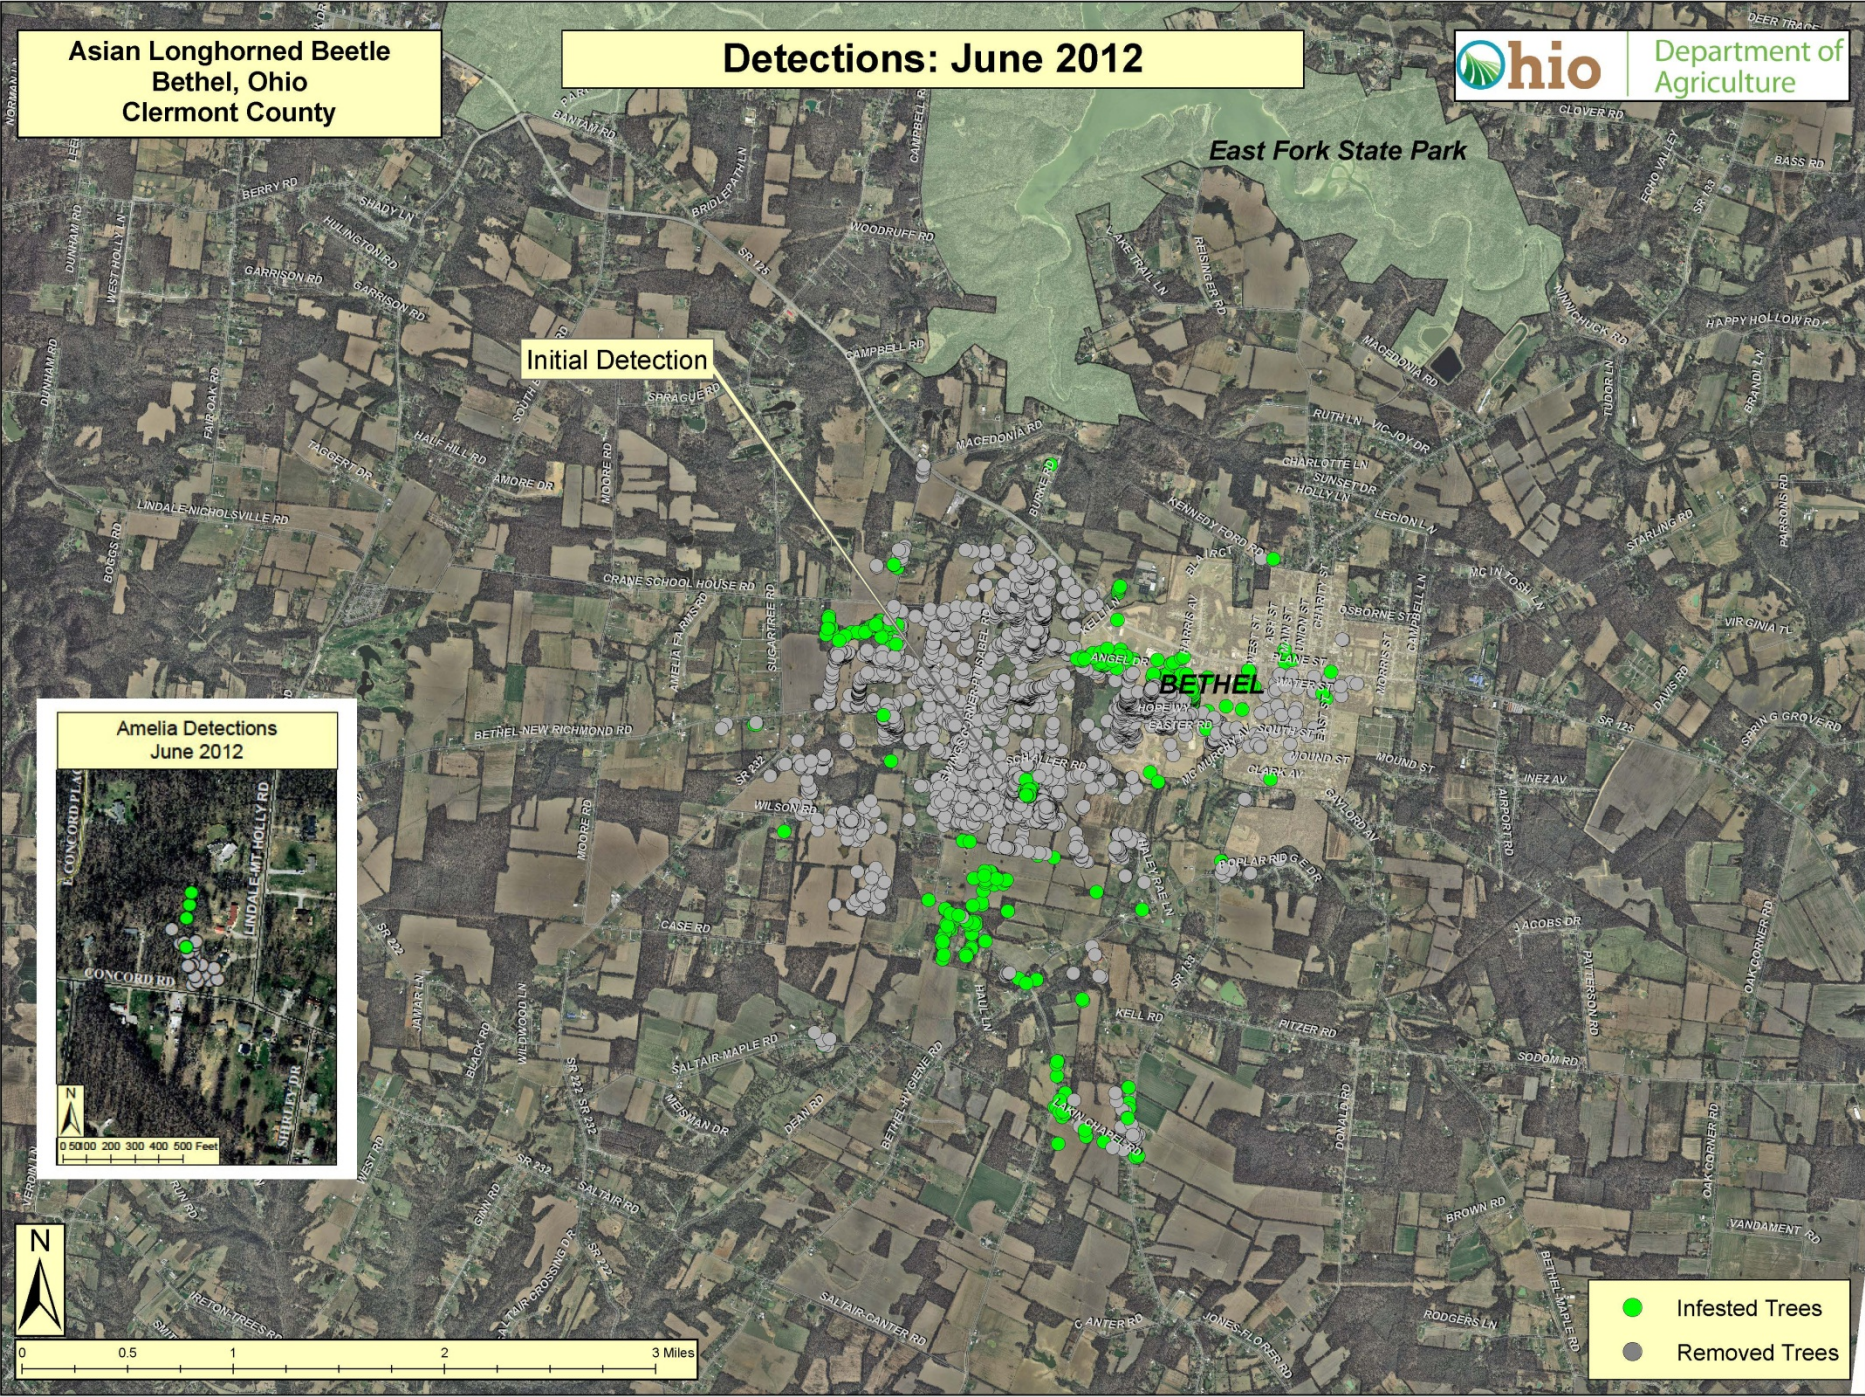

- Infested Trees
- Removed Trees