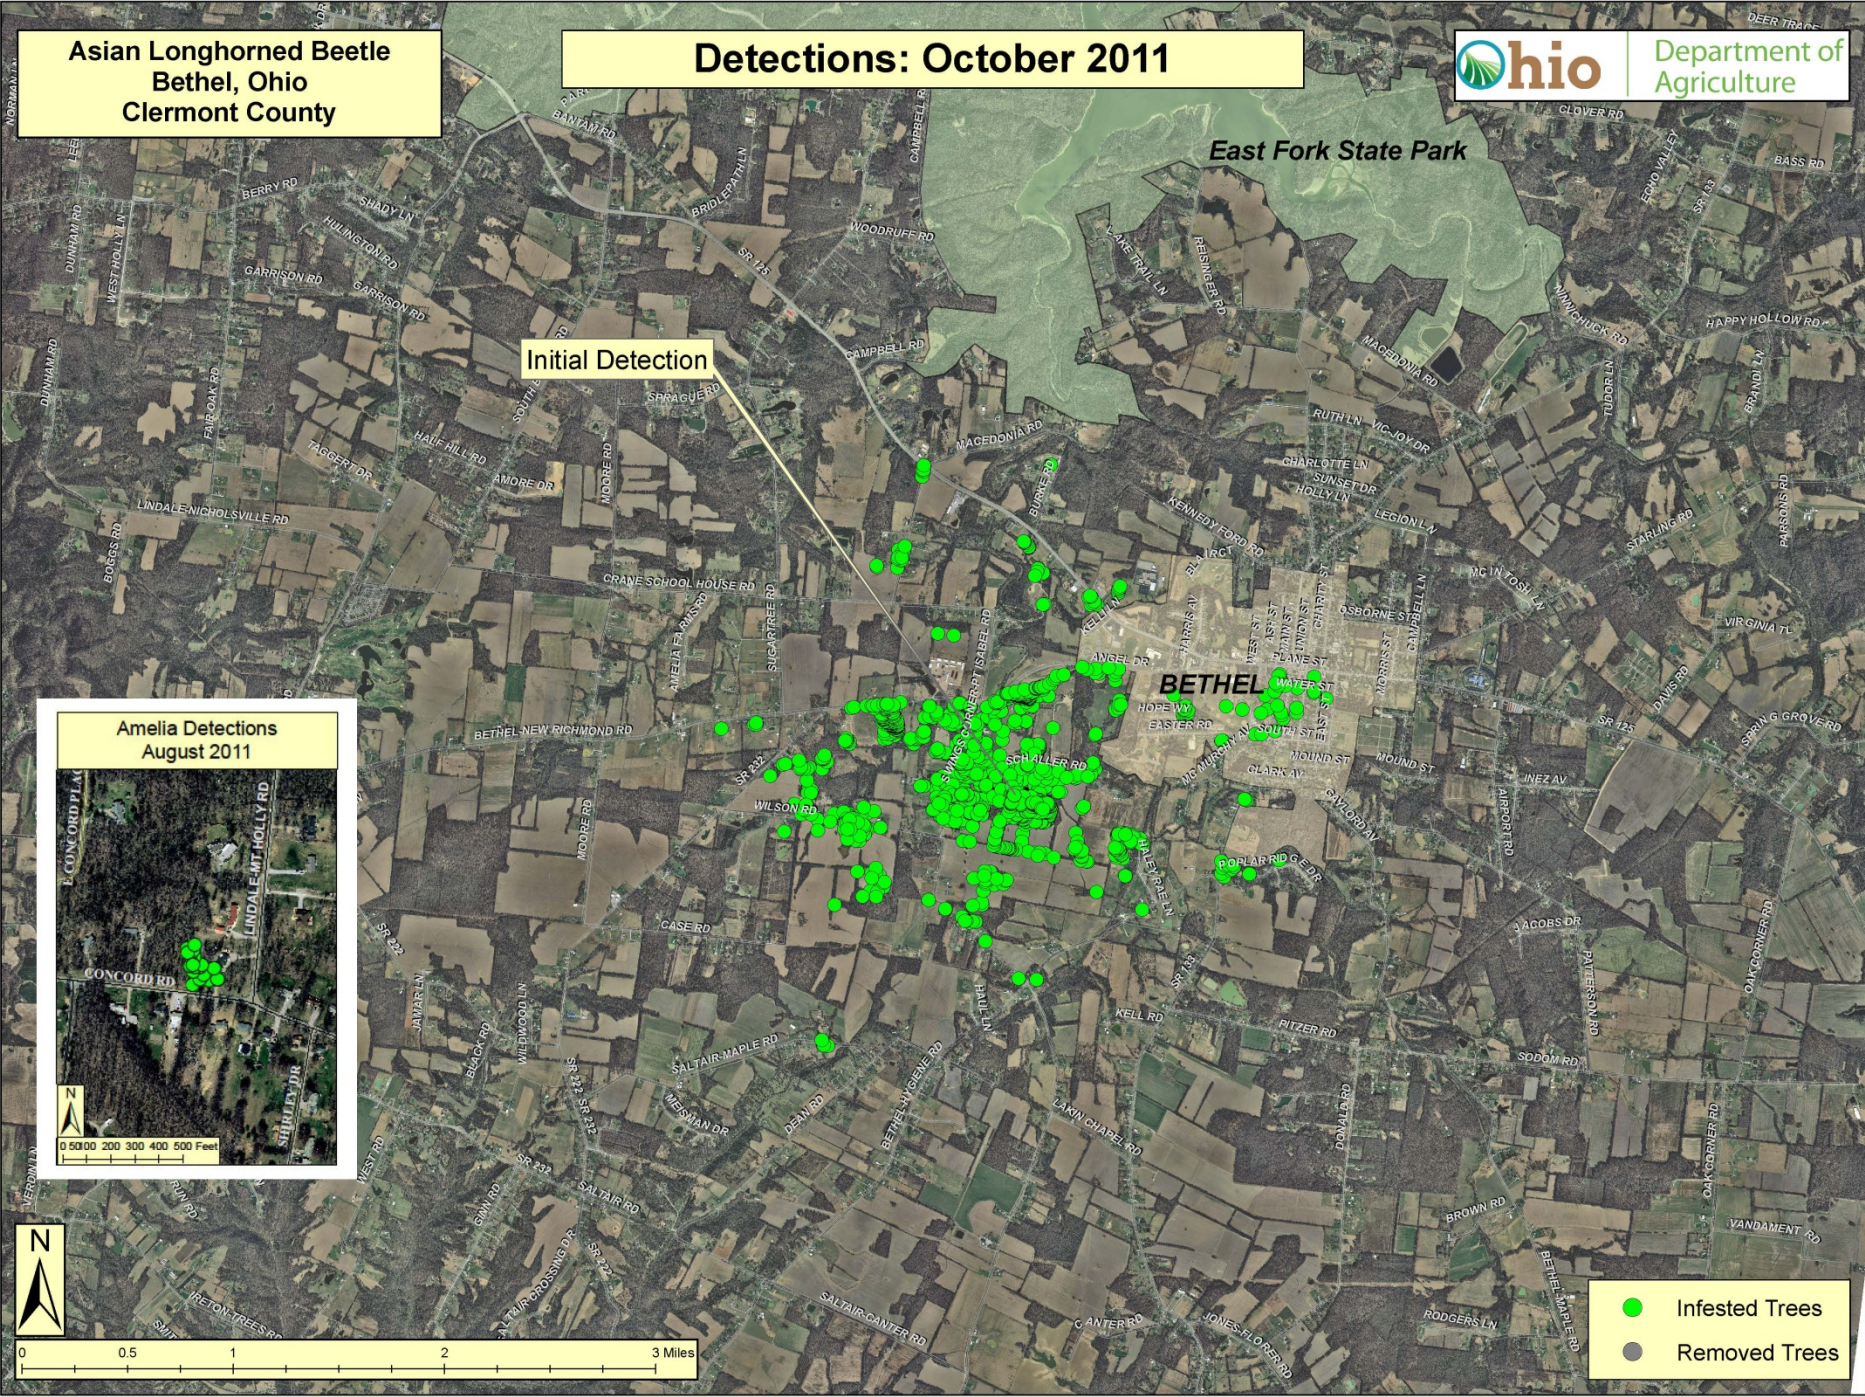

Detections: October 2011

East Fork State Park

Initial Detection

BETHEL

Amelia Detections  
August 2011

- Infested Trees
- Removed Trees

Asian Longhorned Beetle  
Bethel, Ohio  
Clermont County

Detections: November 2011