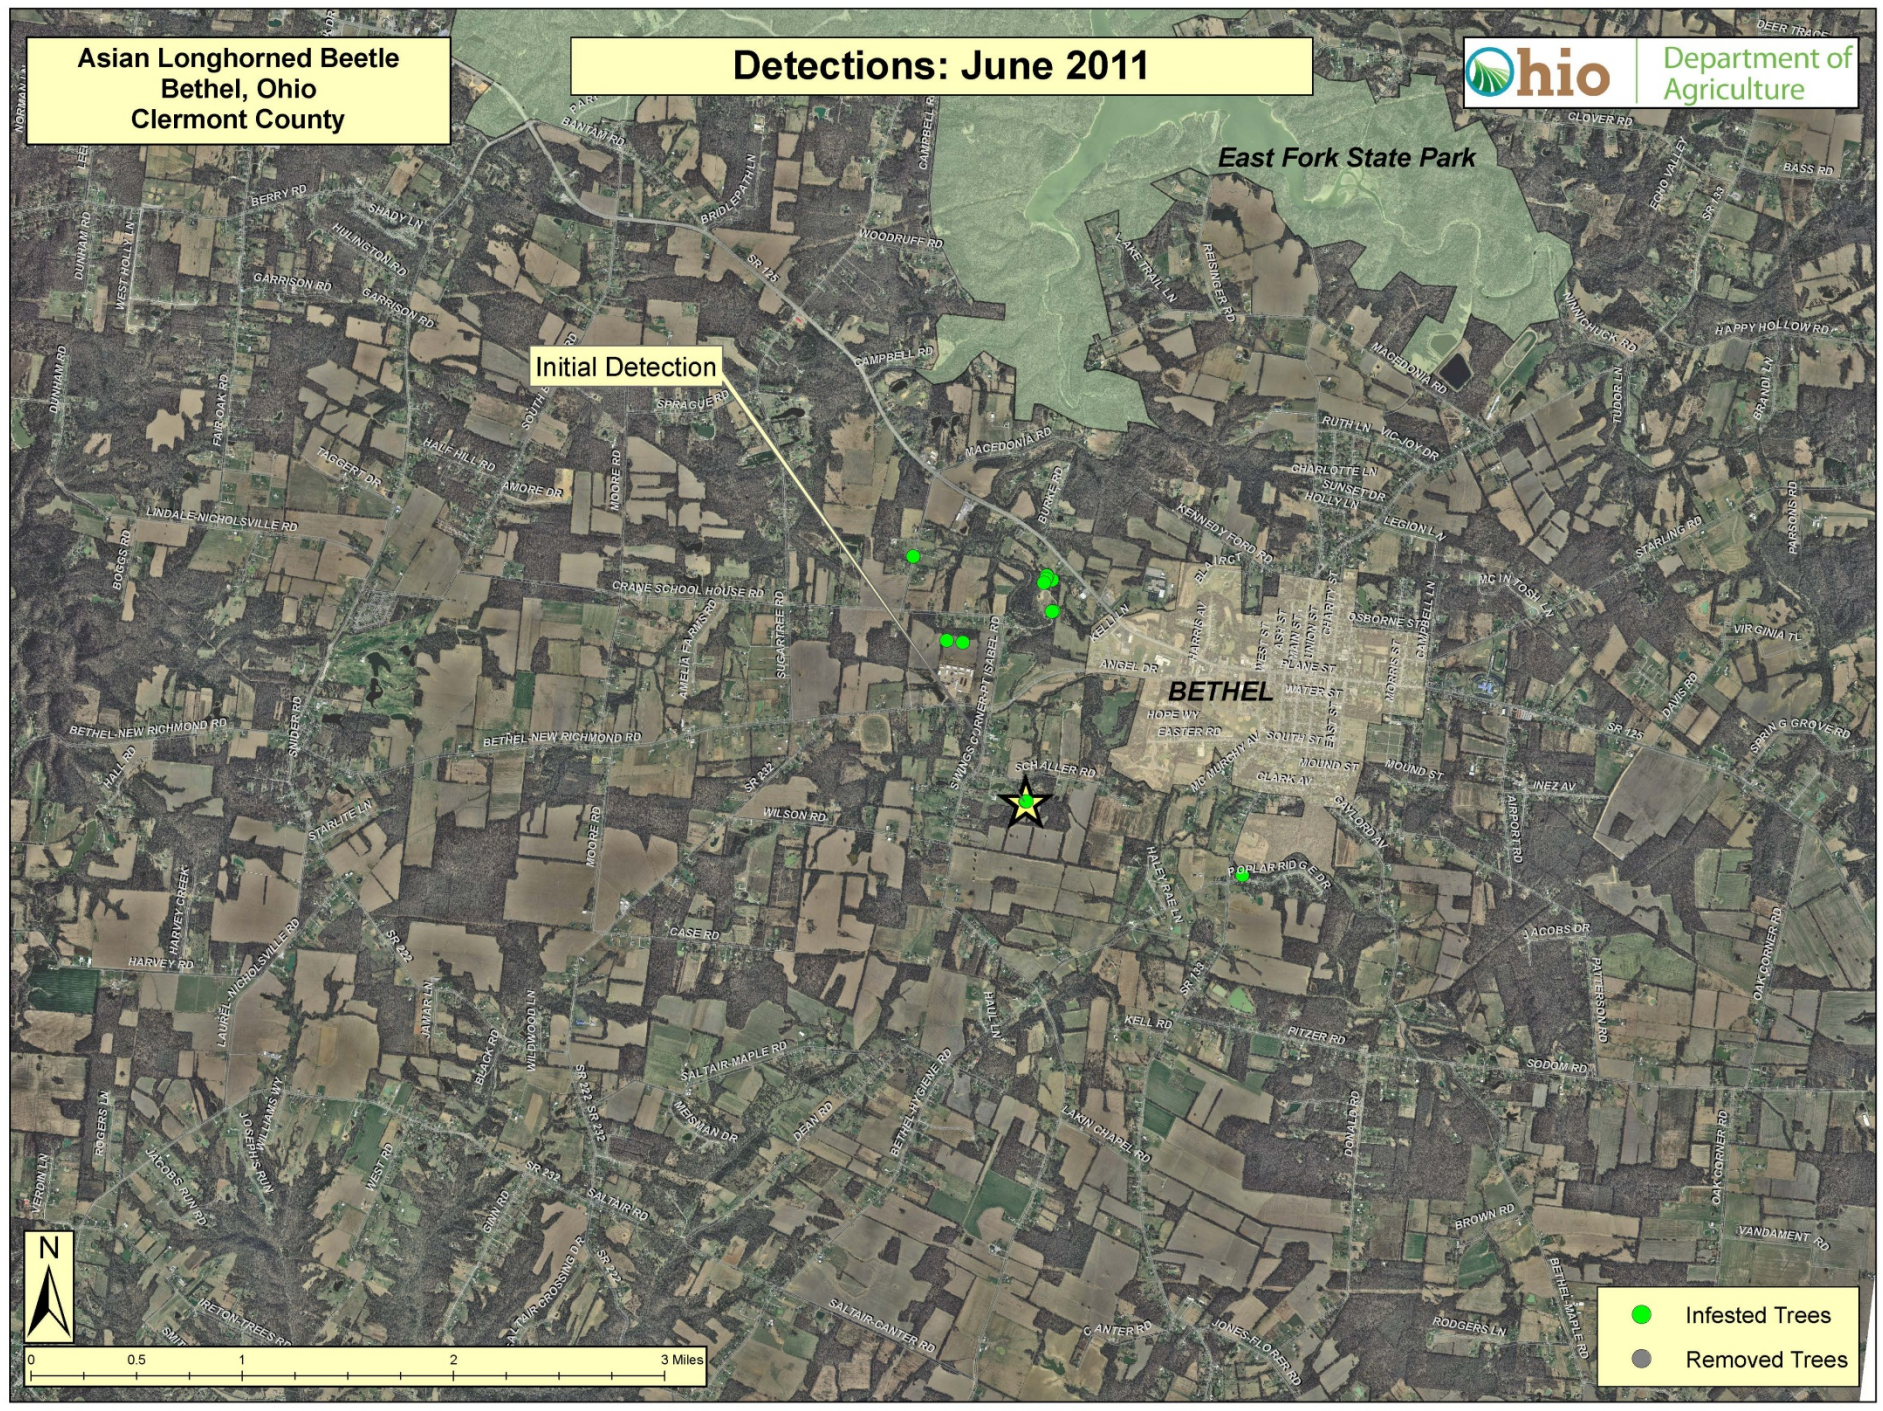

Asian Longhorned Beetle
Bethel, Ohio
Clermont County

Detections: June 2011

East Fork State Park

Initial Detection

BETHEL

- Infested Trees
- Removed Trees