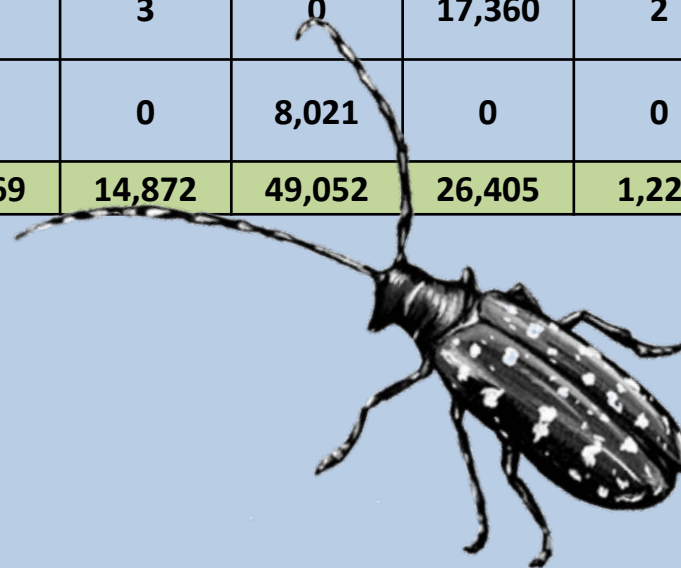

OH ALB Program Numbers

As of 03/28/2015

			Infested Trees		High-Risk Host Trees			
Area	First Detection	Surveys Conducted	Detected	Removed	Removed	Chemically Treated	Trees Replanted	
Clermont Co. Ohio	Tate Twp	6/2/2011	1,260,708	15,919	14,822	39,893	0	1,199
	Monroe Twp	8/24/2011	55,028	47	47	1,138	9,045	28
	Batavia/Stonelick Twp	7/20/2012	81,713	3	3	0	17,360	2
	Other Areas*	N/A	91,196	0	0	8,021	0	0
TOTAL			1,488,645	15,969	14,872	49,052	26,405	1,229

* Includes East Fork Recreational Area