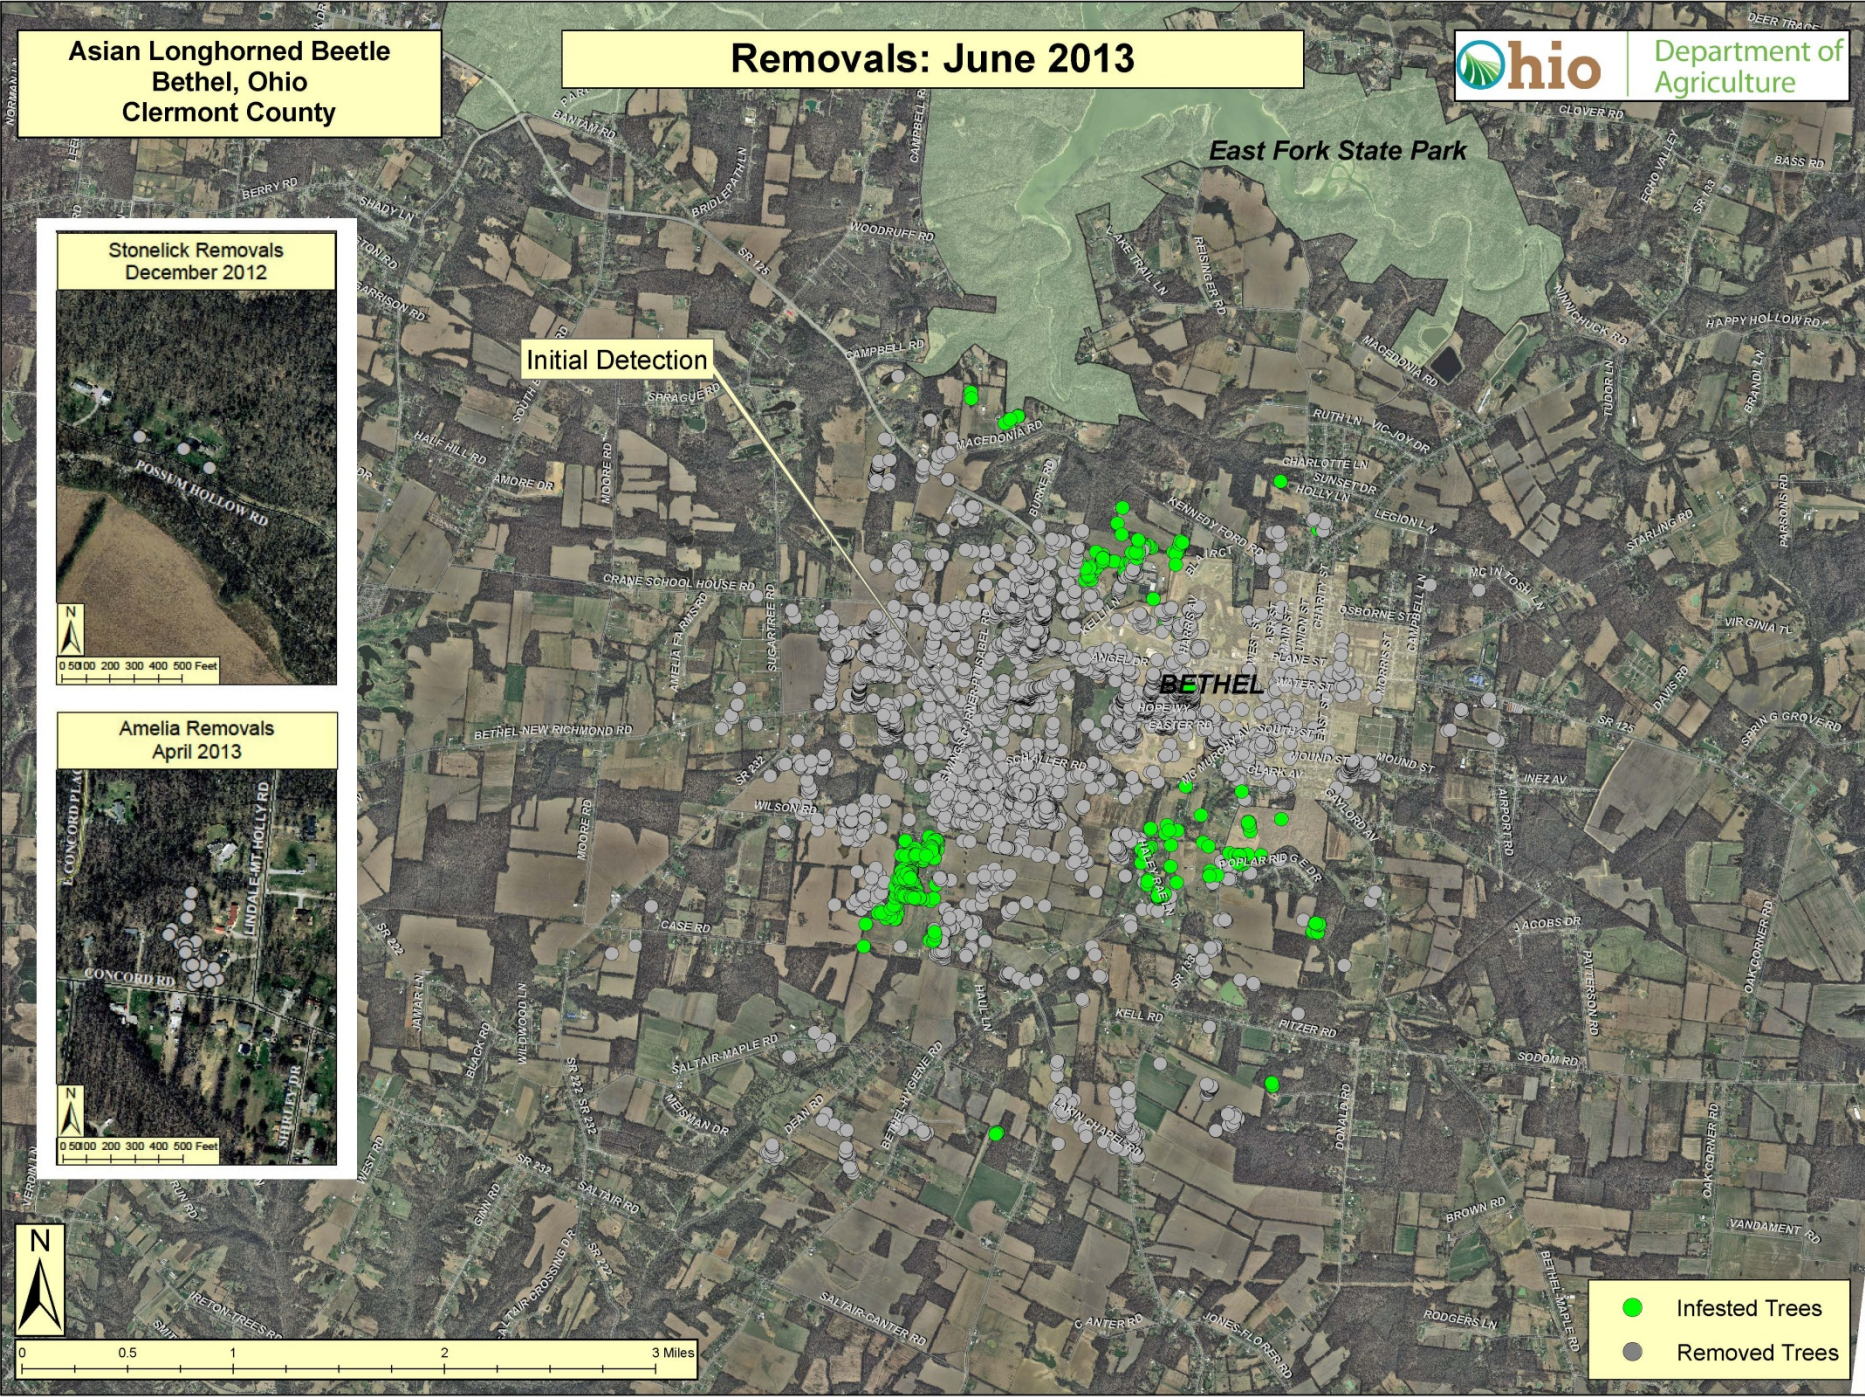

Amelia Removals
April 2013