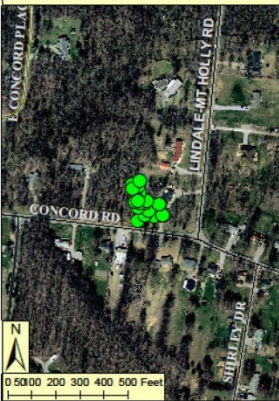

**Asian Longhorned Beetle  
Bethel, Ohio  
Clermont County**

**Detections: August 2011**

**East Fork State Park**

**Initial Detection**

**BETHEL**

**Amelia Detections  
August 2011**

-  Infested Trees
-  Removed Trees