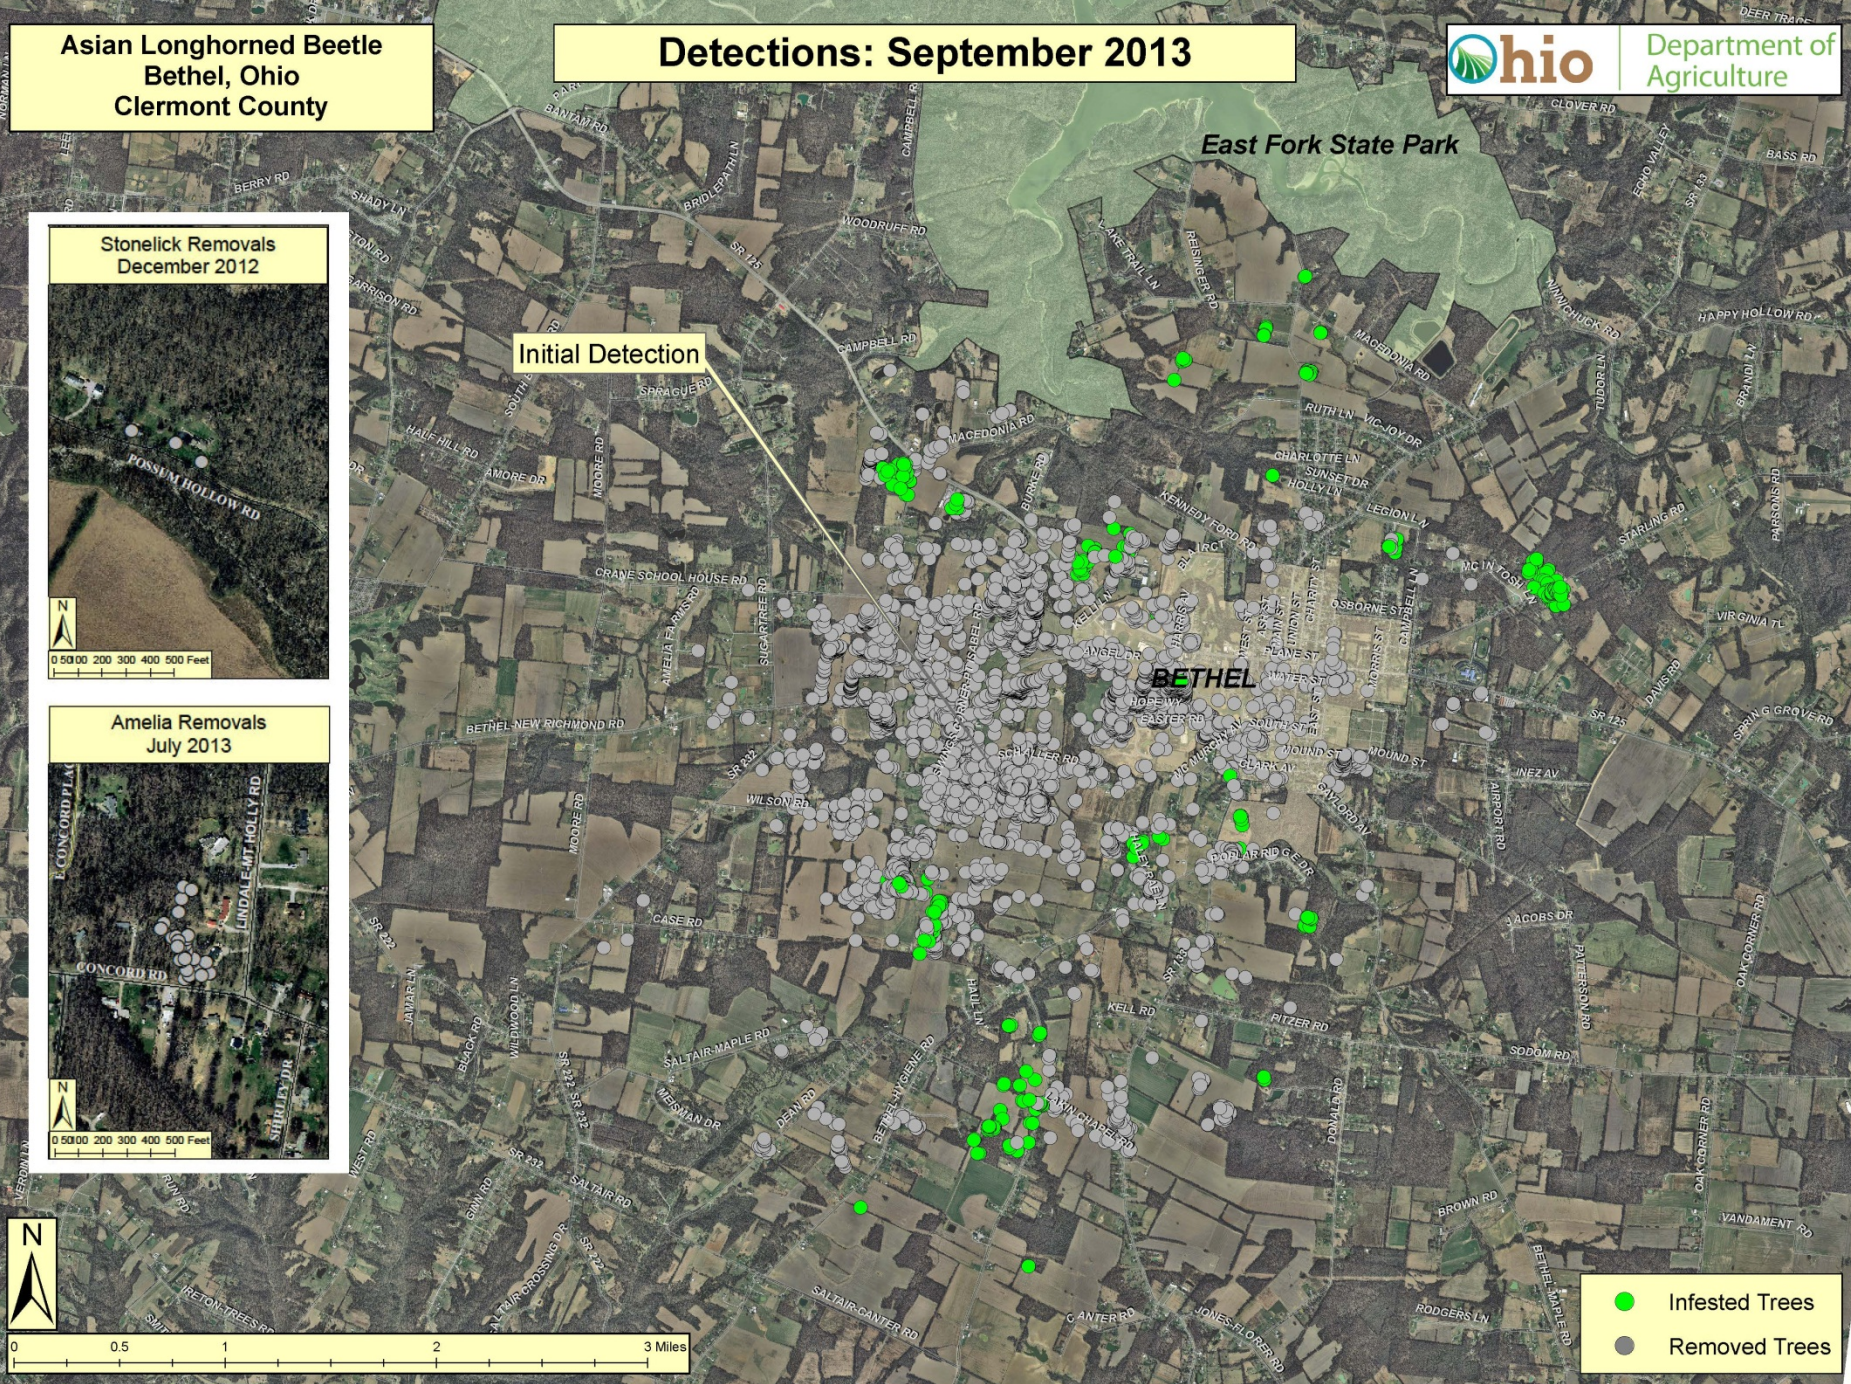

Detections: September 2013

East Fork State Park

Initial Detection

Stonelick Removes  
December 2012

Amelia Removes  
July 2013

- Infested Trees
- Removed Trees

Asian Longhorned Beetle  
Bethel, Ohio  
Clermont County