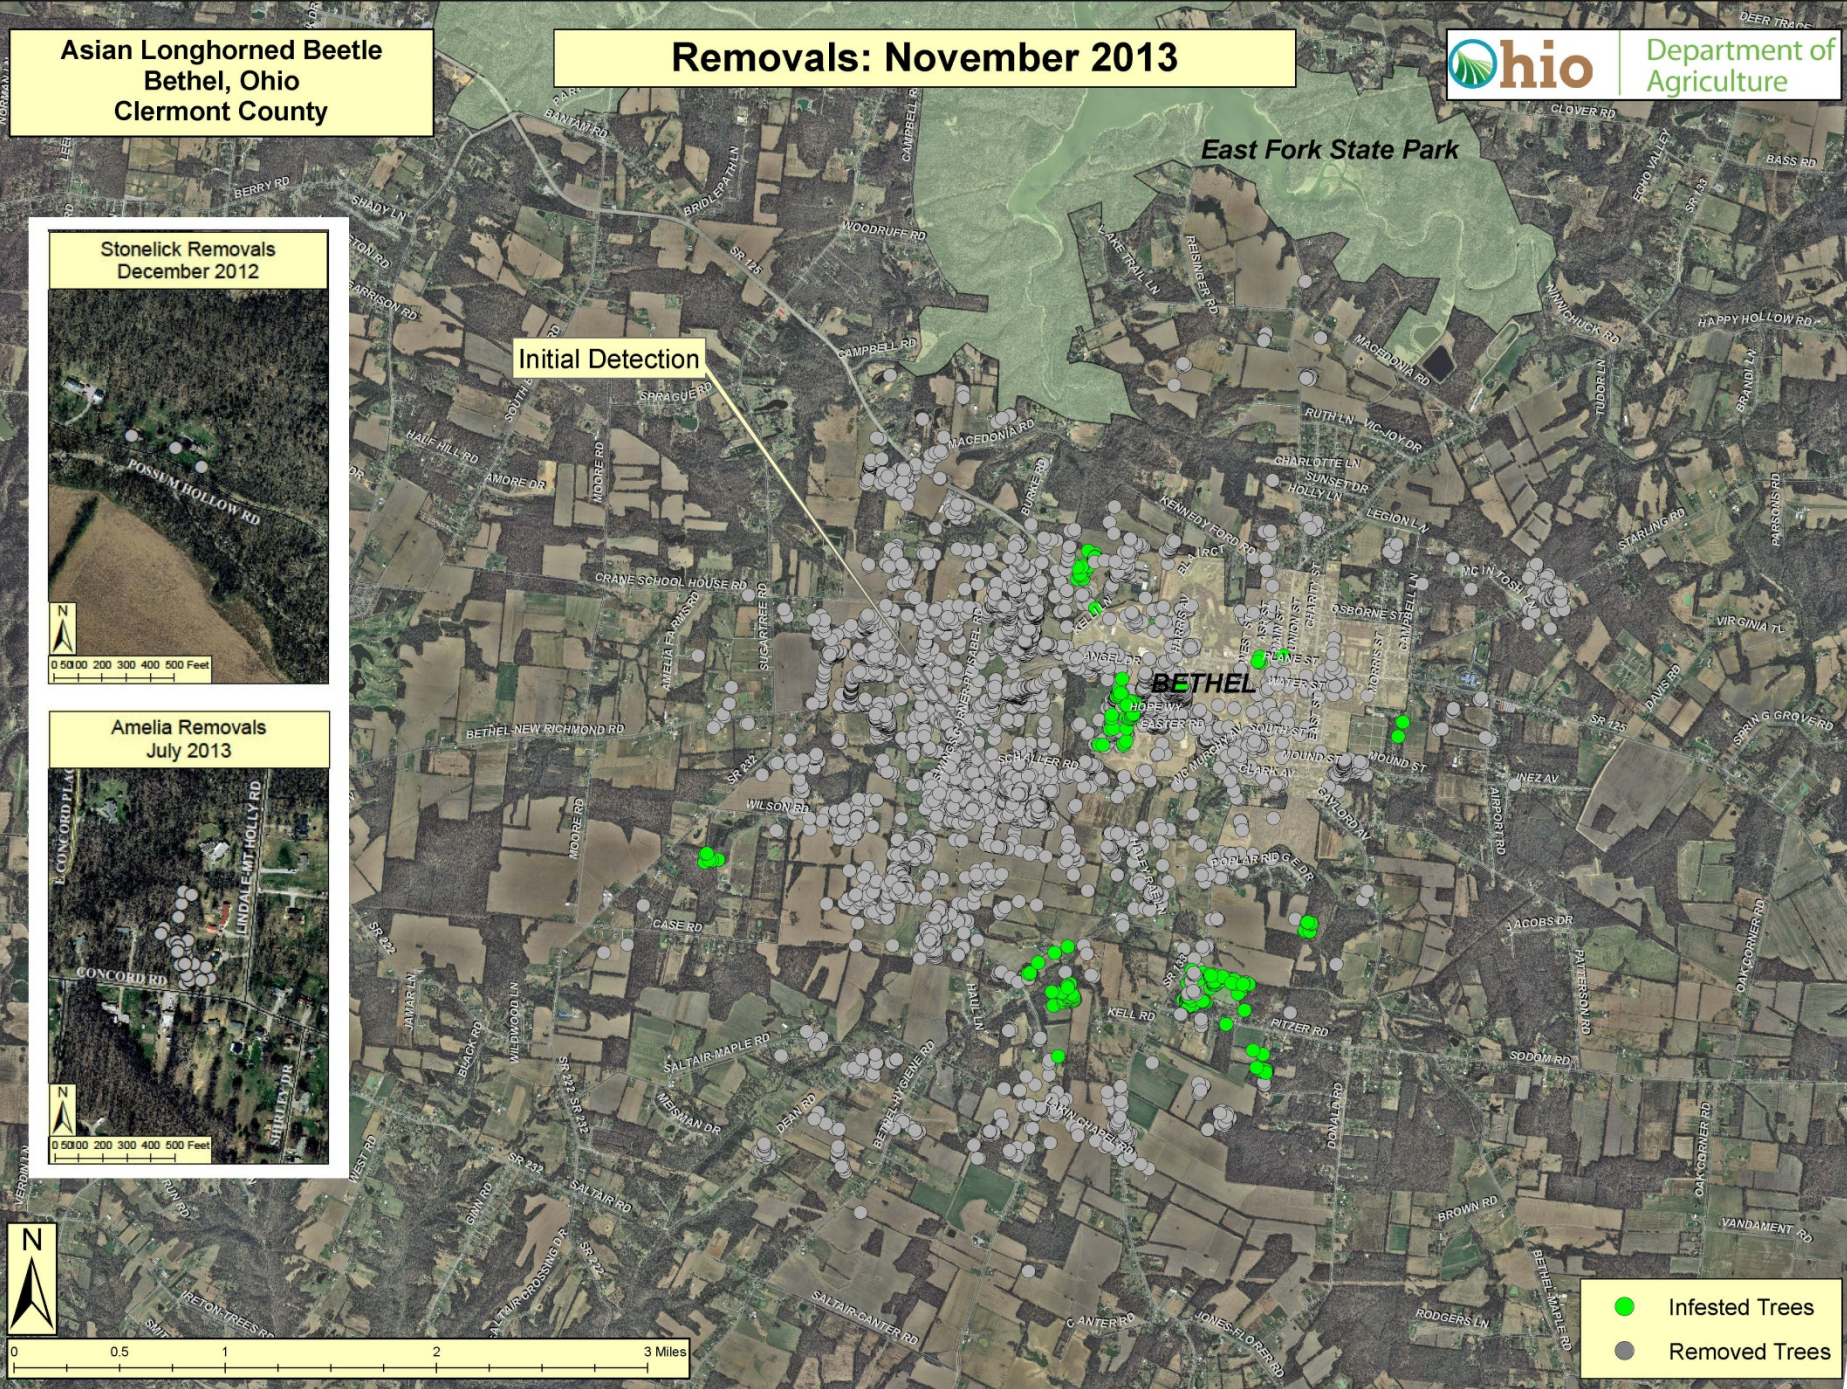

- Infested Trees
- Removed Trees