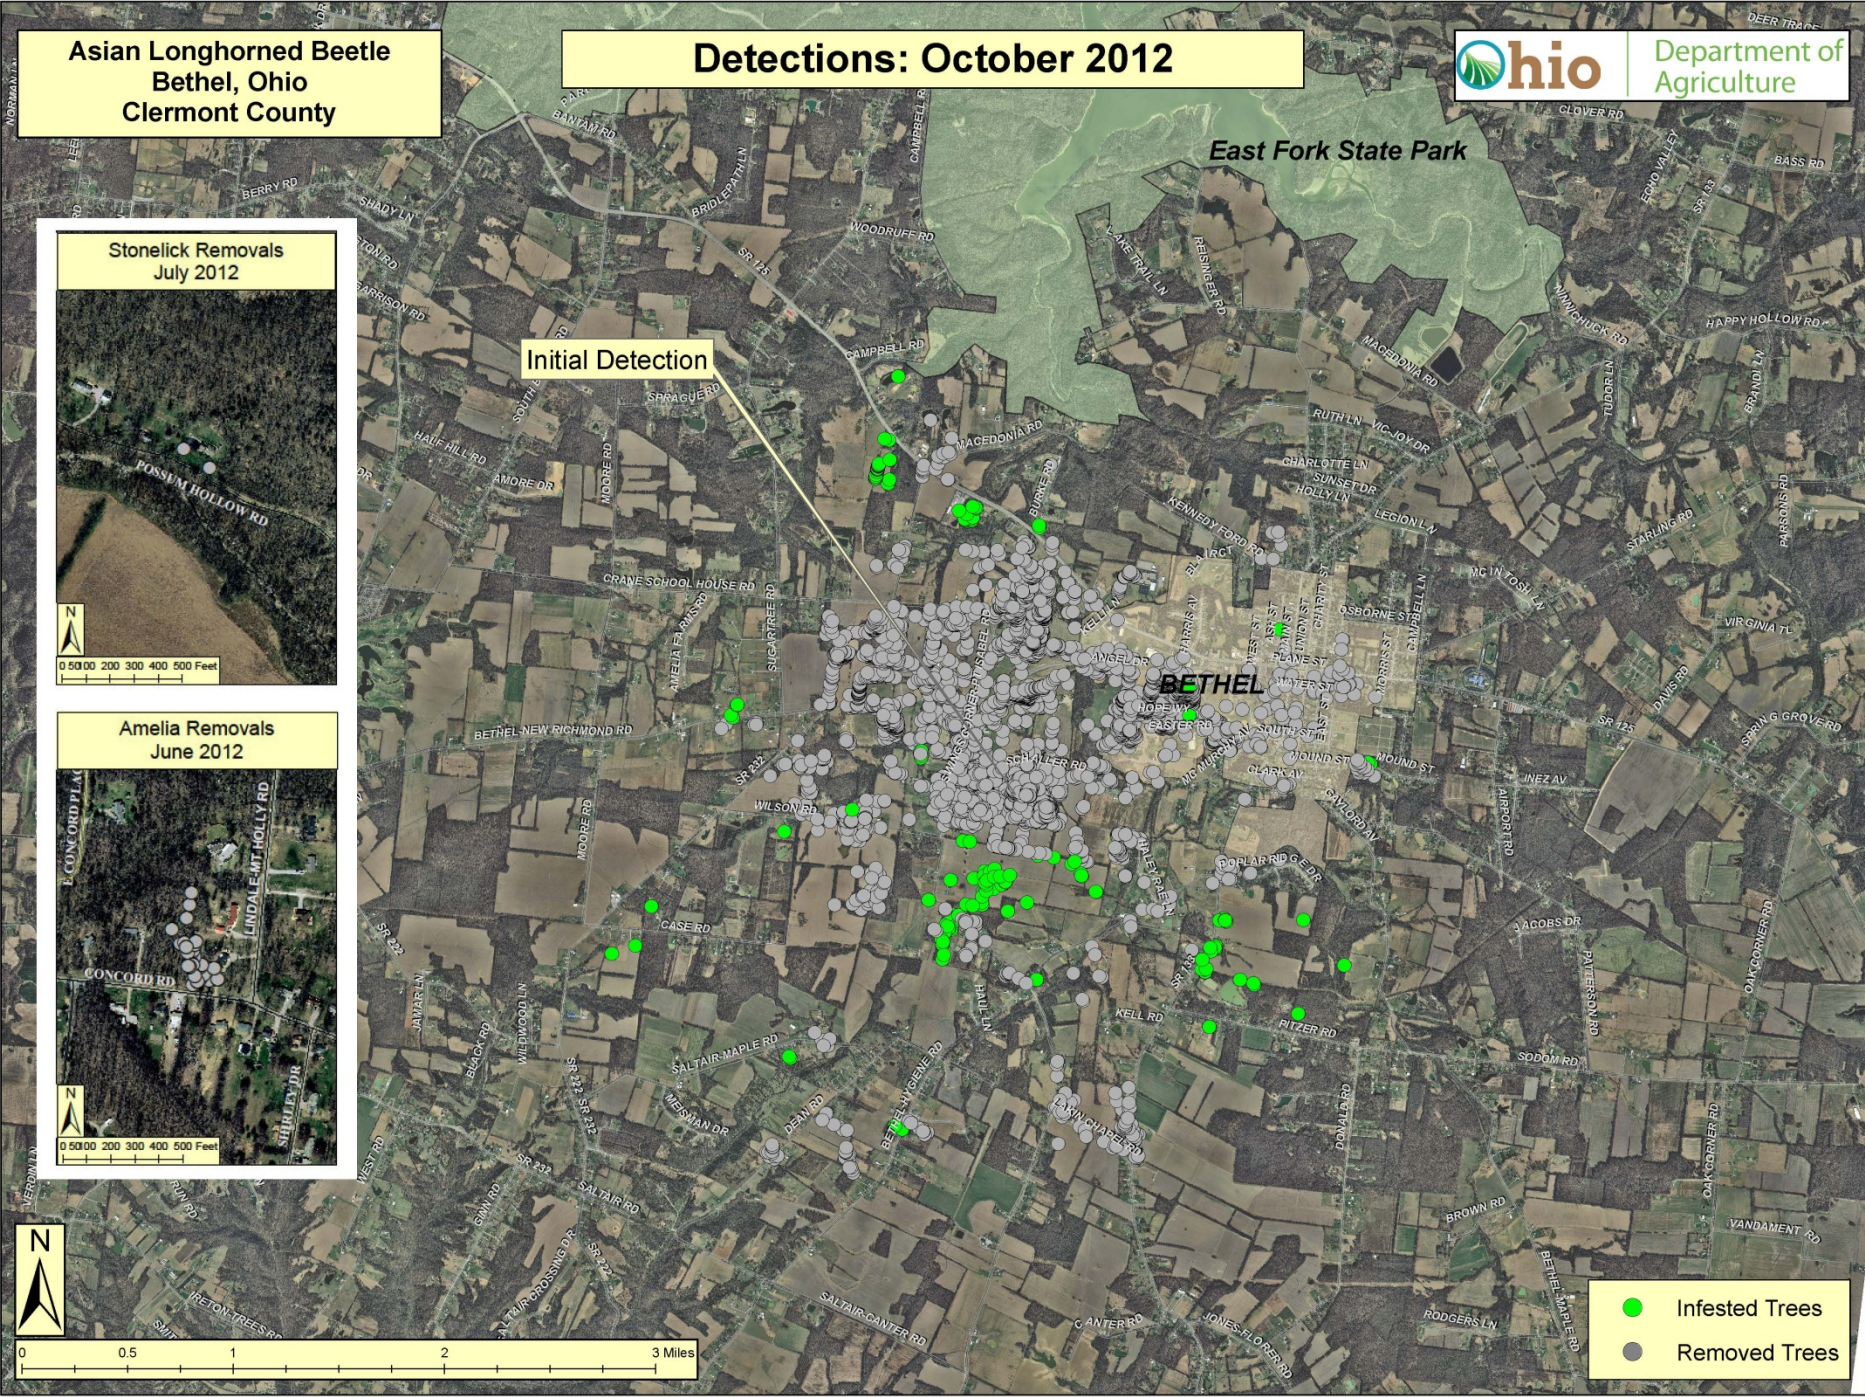

Amelia Removes
June 2012