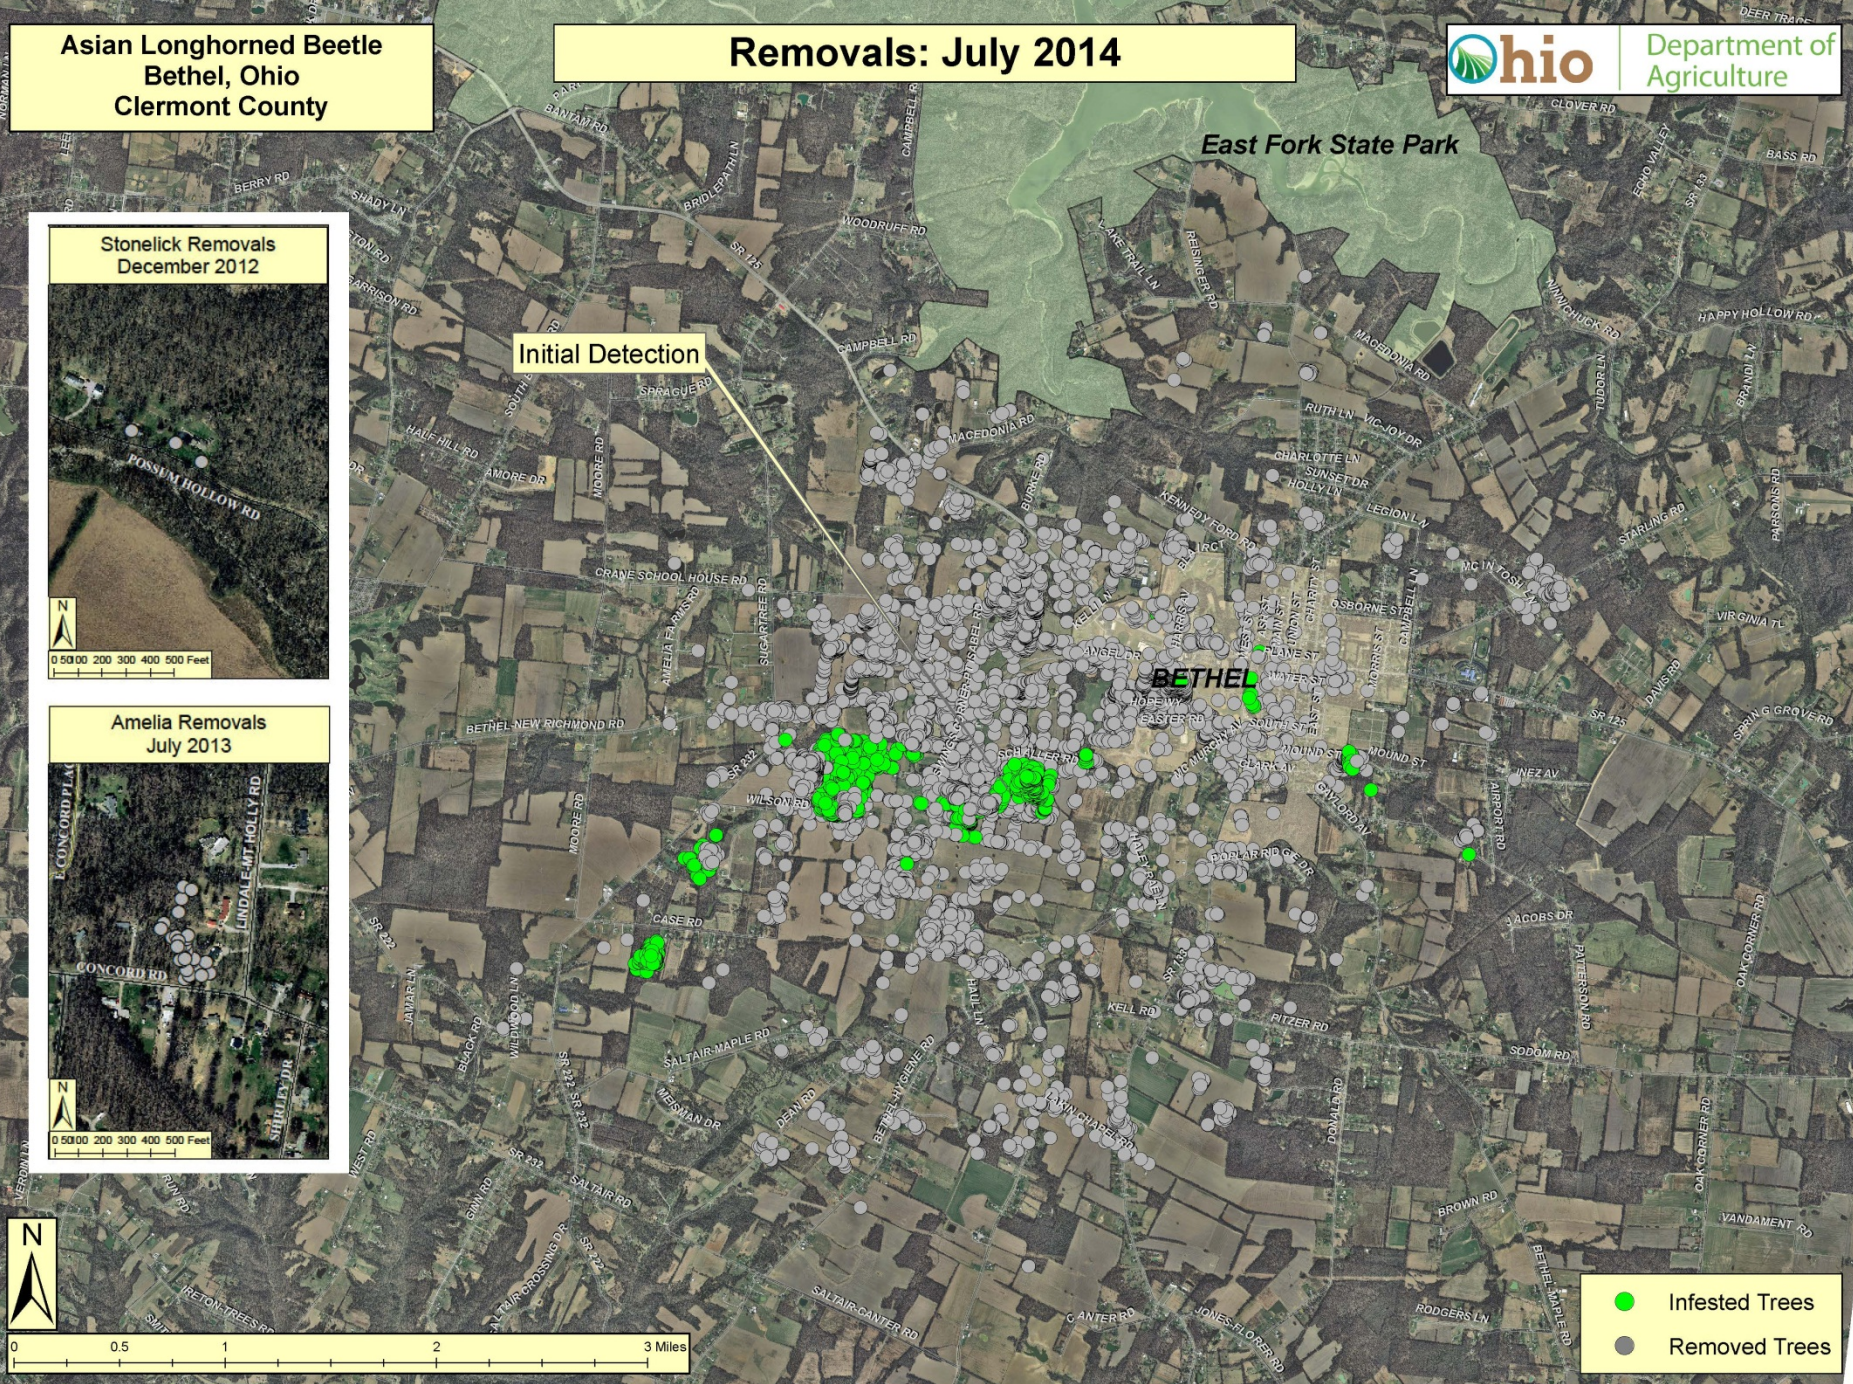

Removals: July 2014

East Fork State Park

Initial Detection

Stonelick Removals  
December 2012

Amelia Removals  
July 2013

- Infested Trees
- Removed Trees

Asian Longhorned Beetle  
Bethel, Ohio  
Clermont County