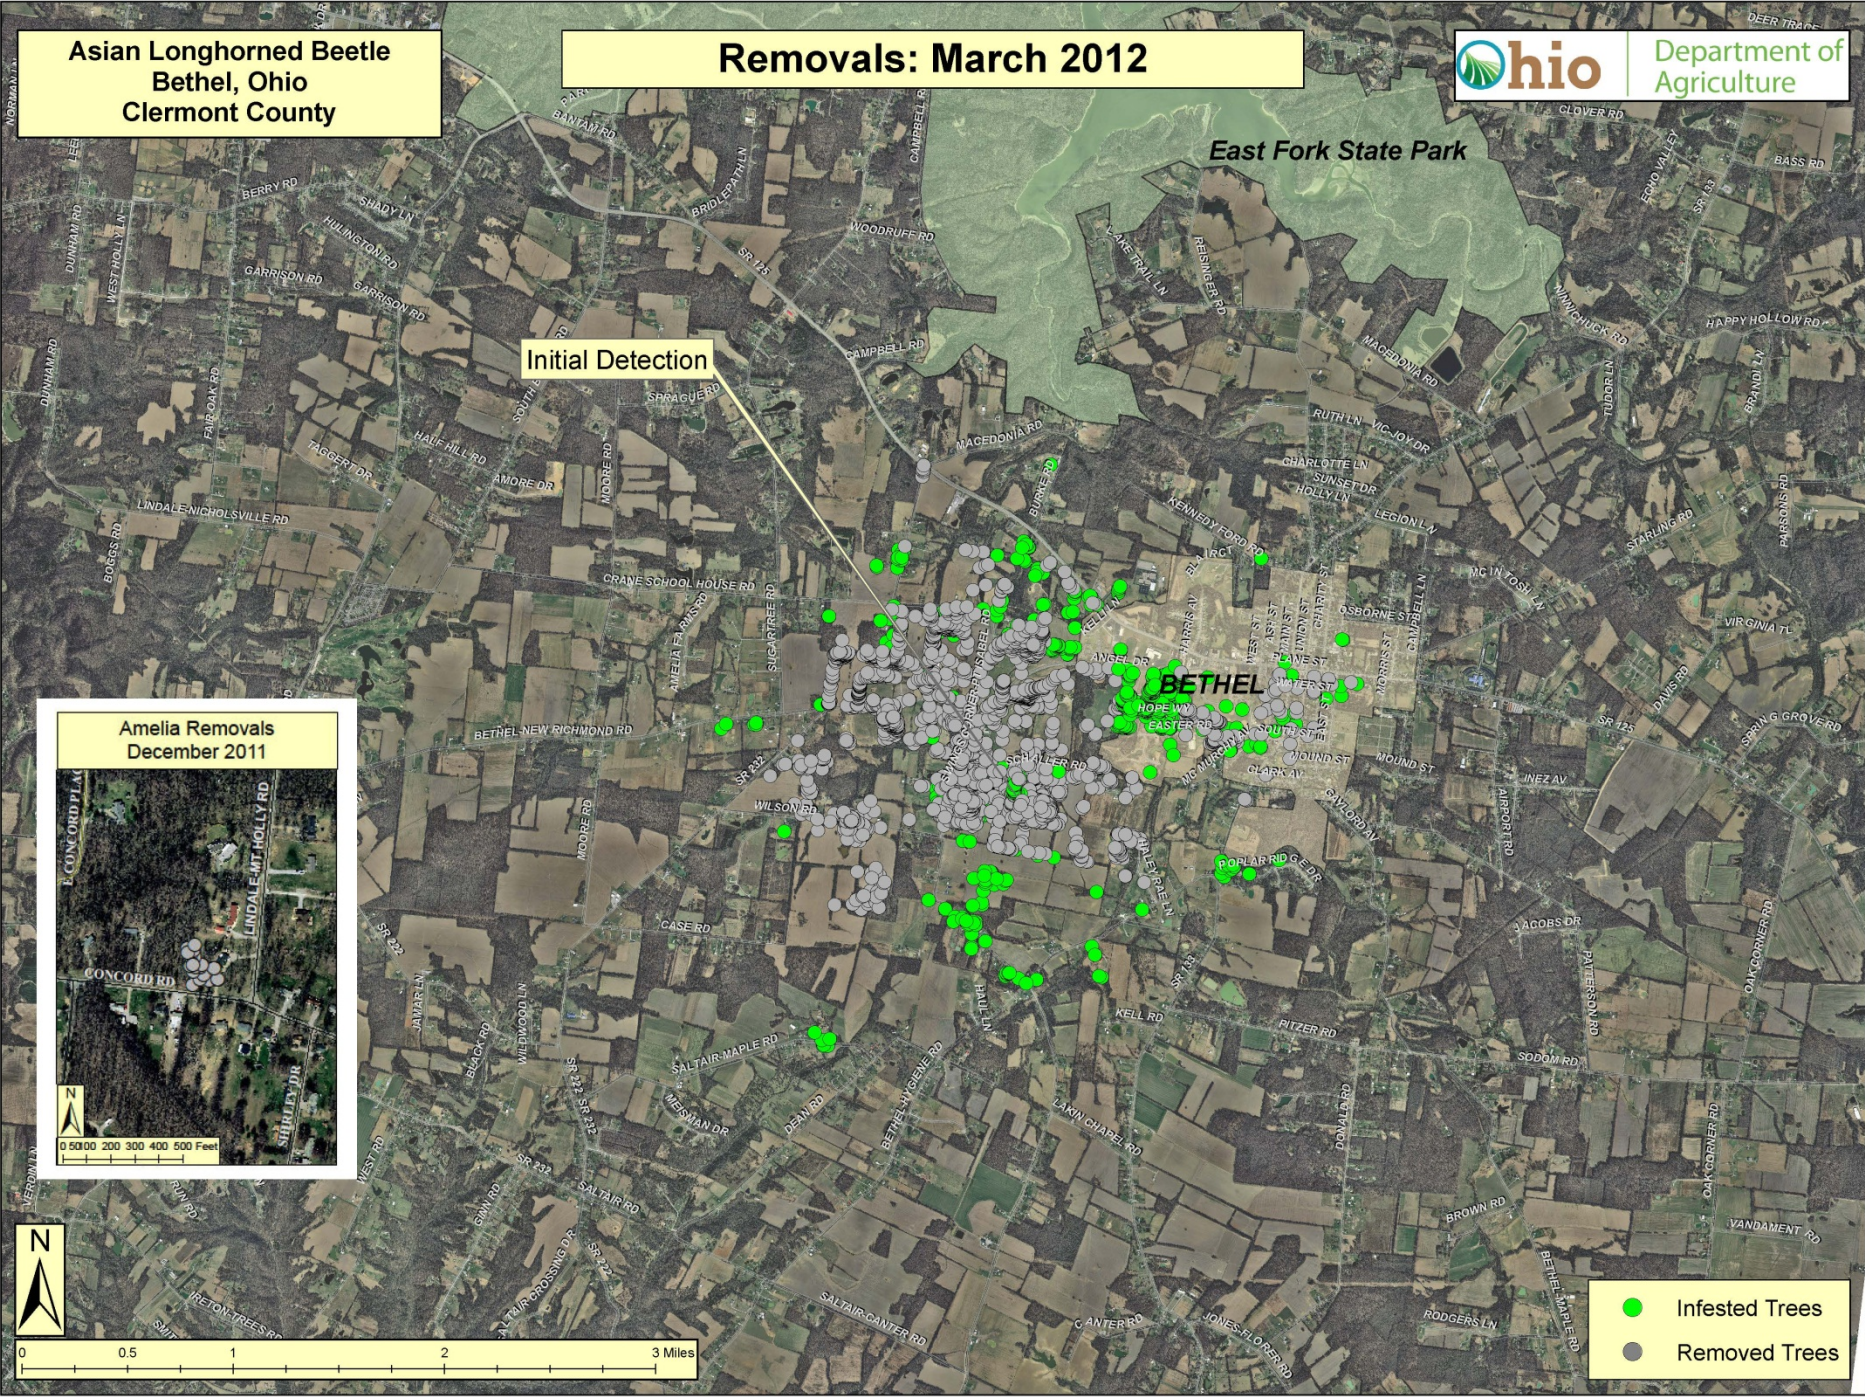

0 0.5 1 2 3 Miles

- Infested Trees
- Removed Trees