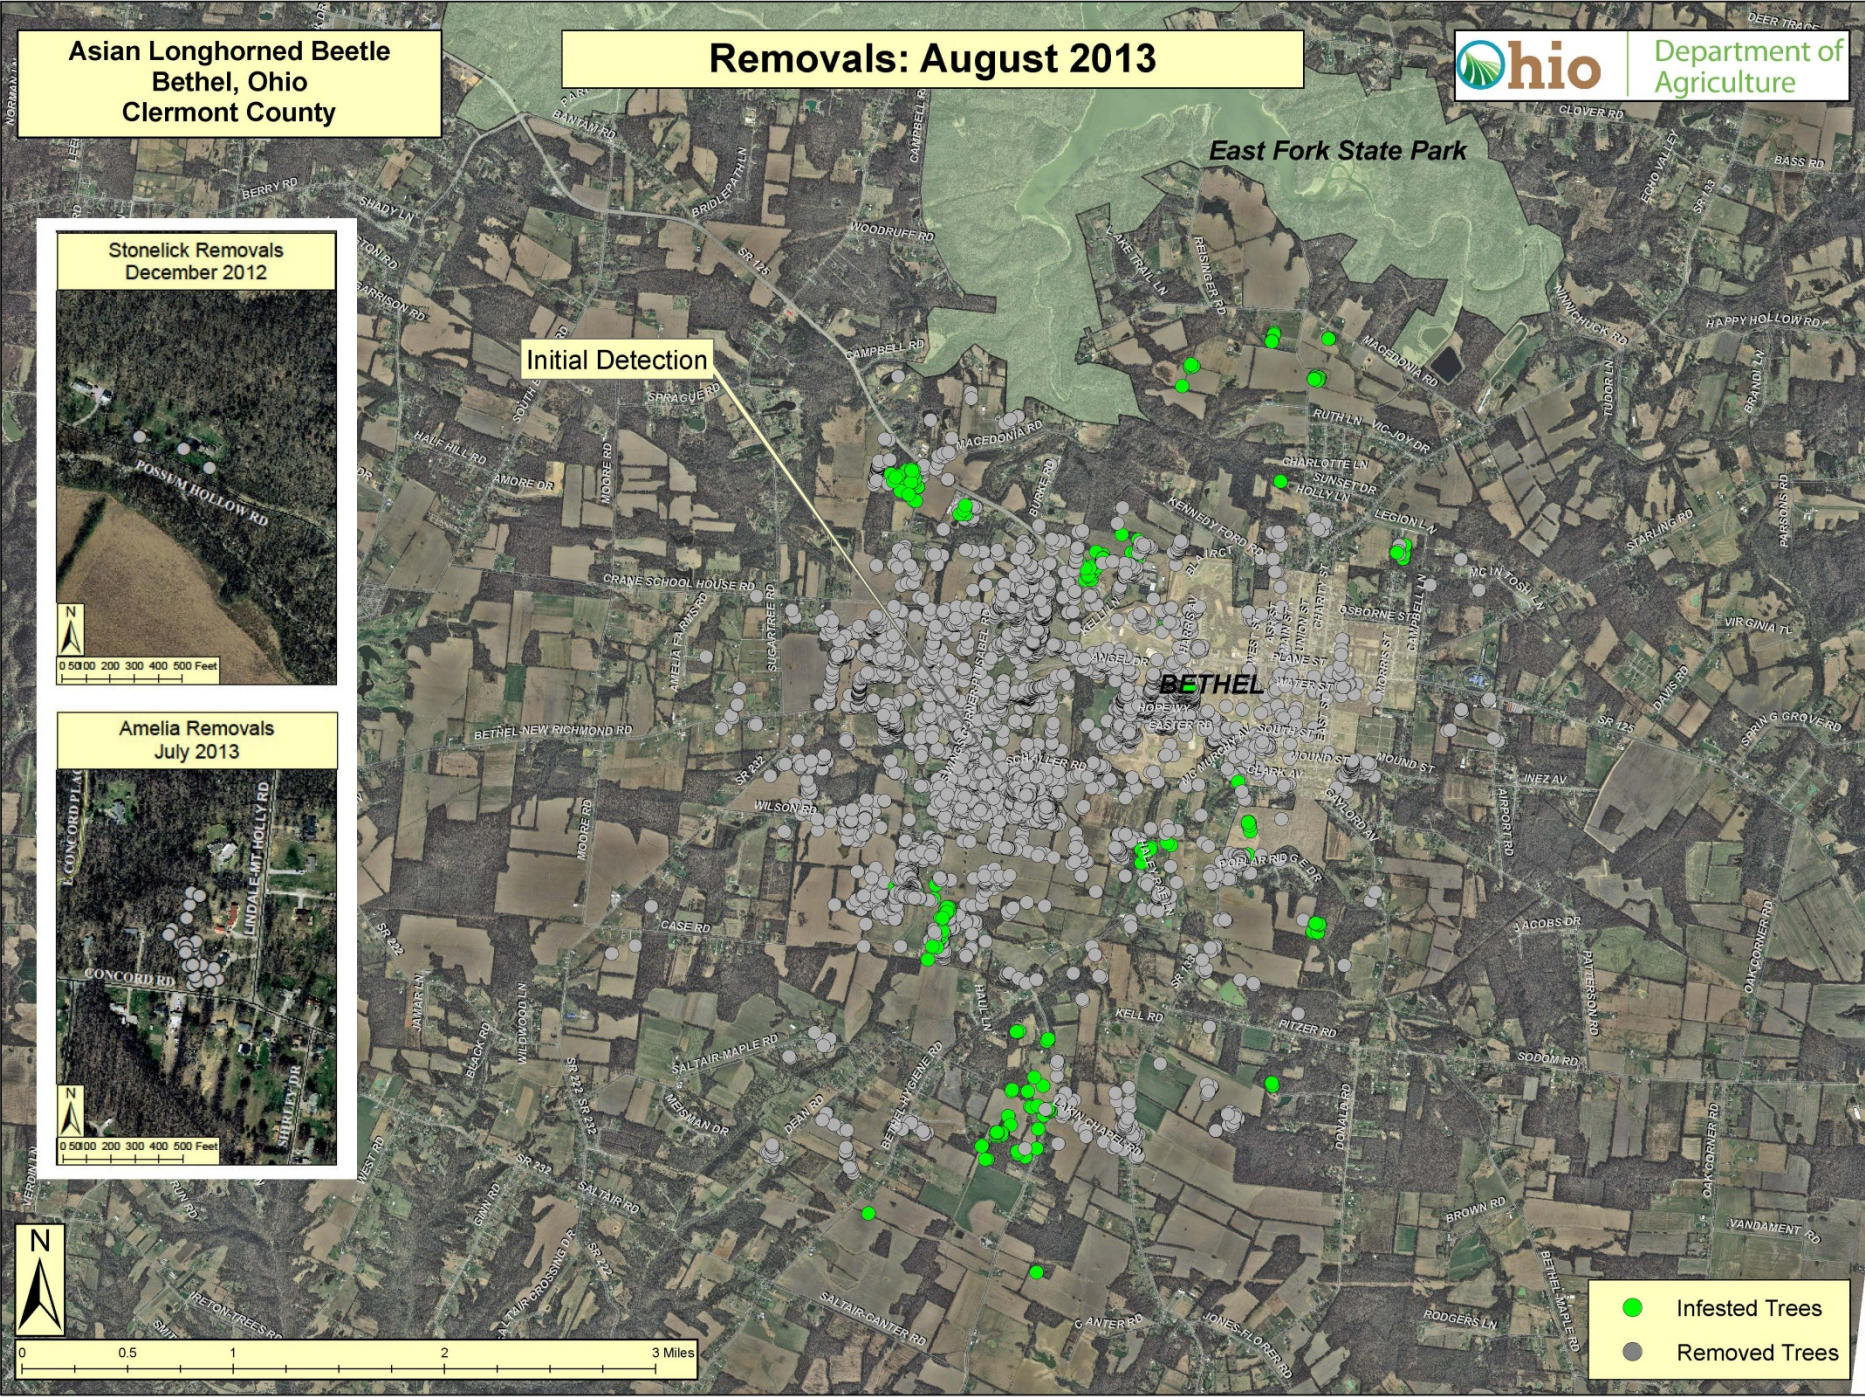

Asian Longhorned Beetle  
Bethel, Ohio  
Clermont County

Removals: August 2013

East Fork State Park

Initial Detection

Stonelick Removals  
December 2012

Amelia Removals  
July 2013

Asian Longhorned Beetle  
Bethel, Ohio  
Clermont County