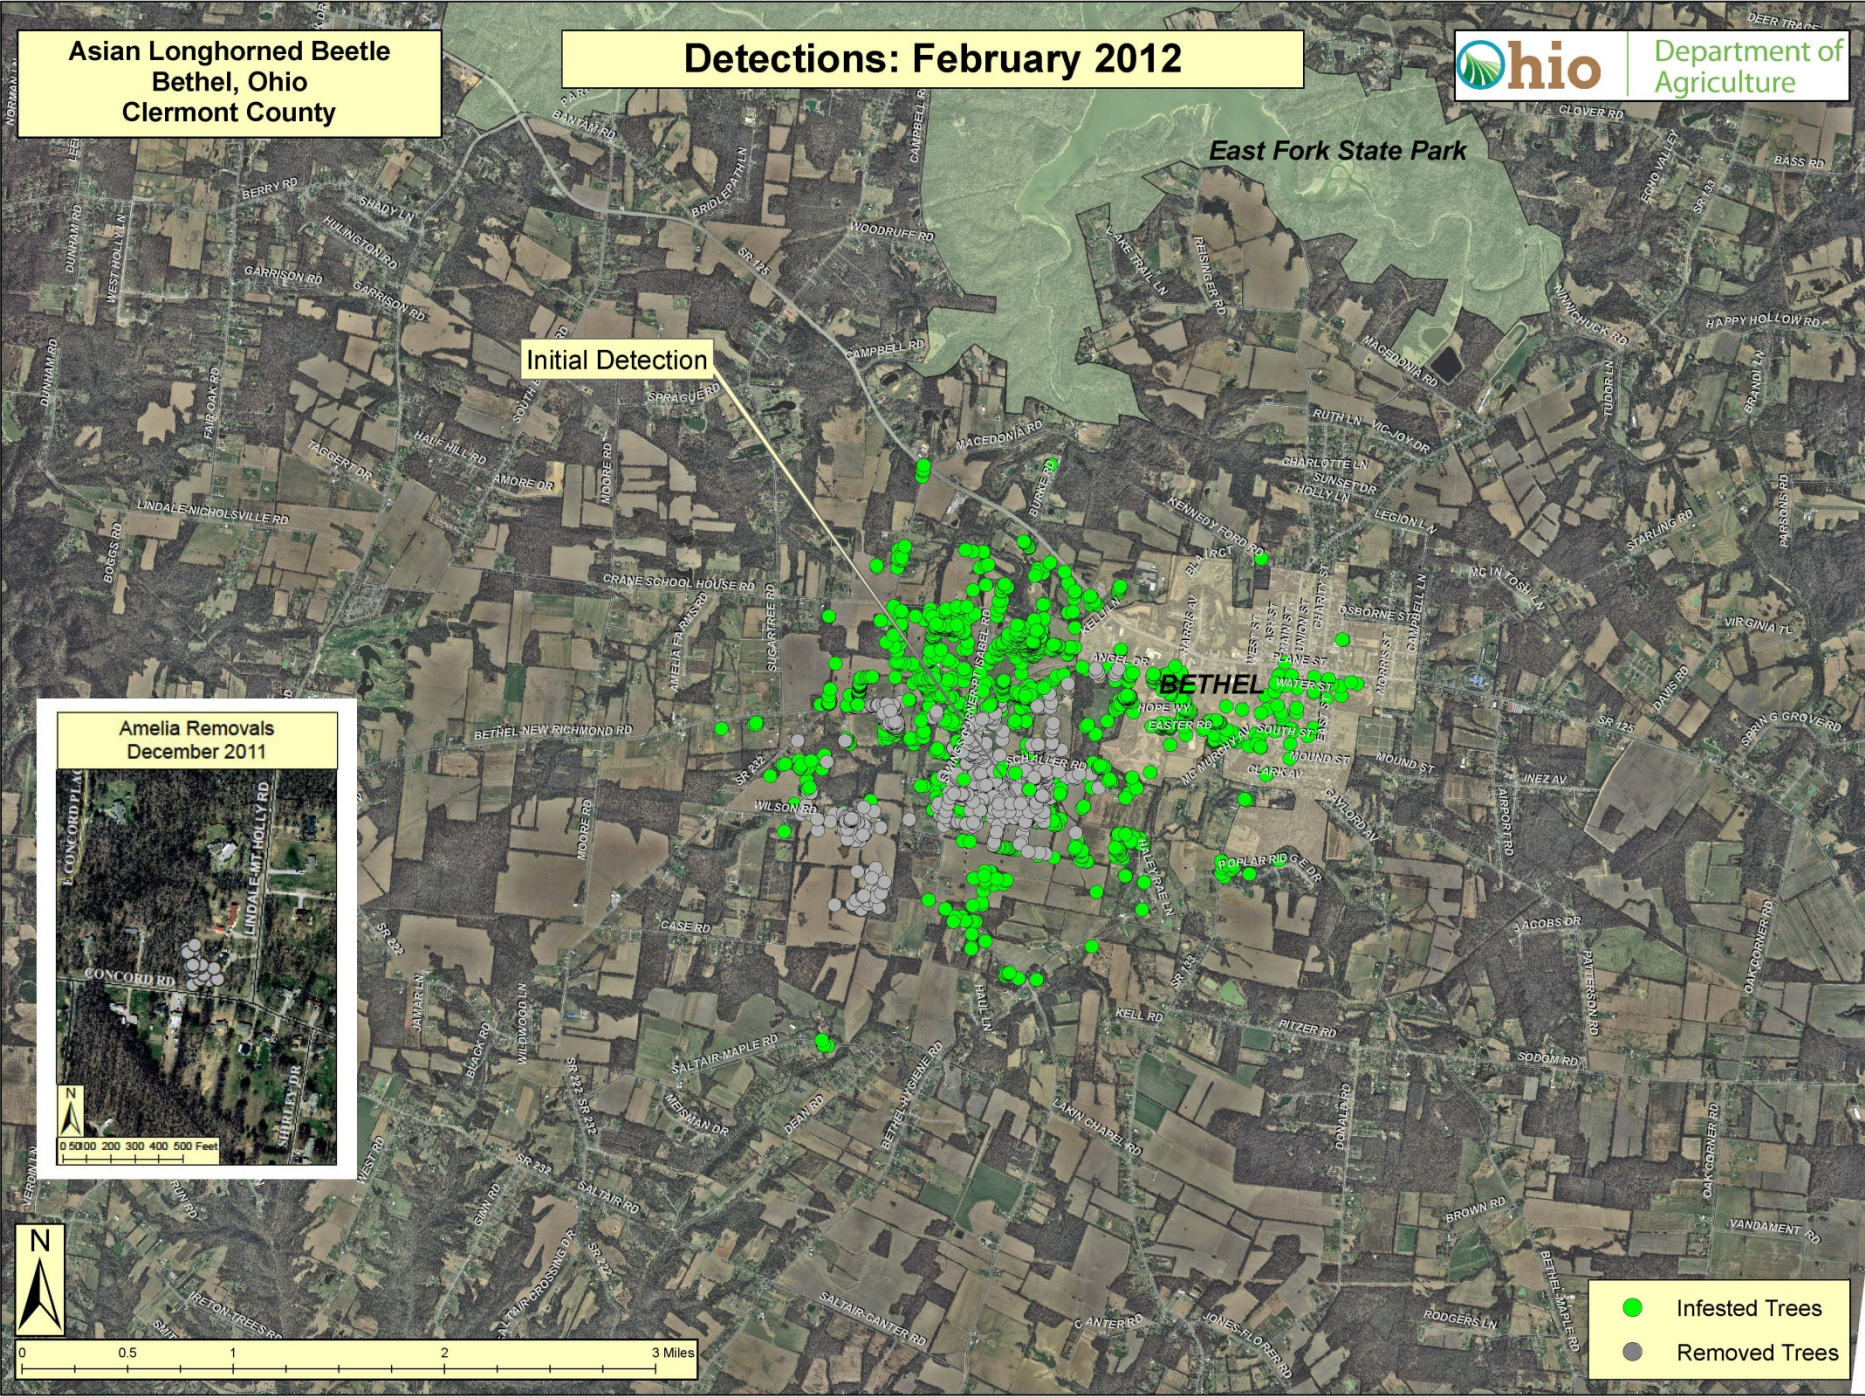

0 0.5 1 2 3 Miles

- Infested Trees
- Removed Trees