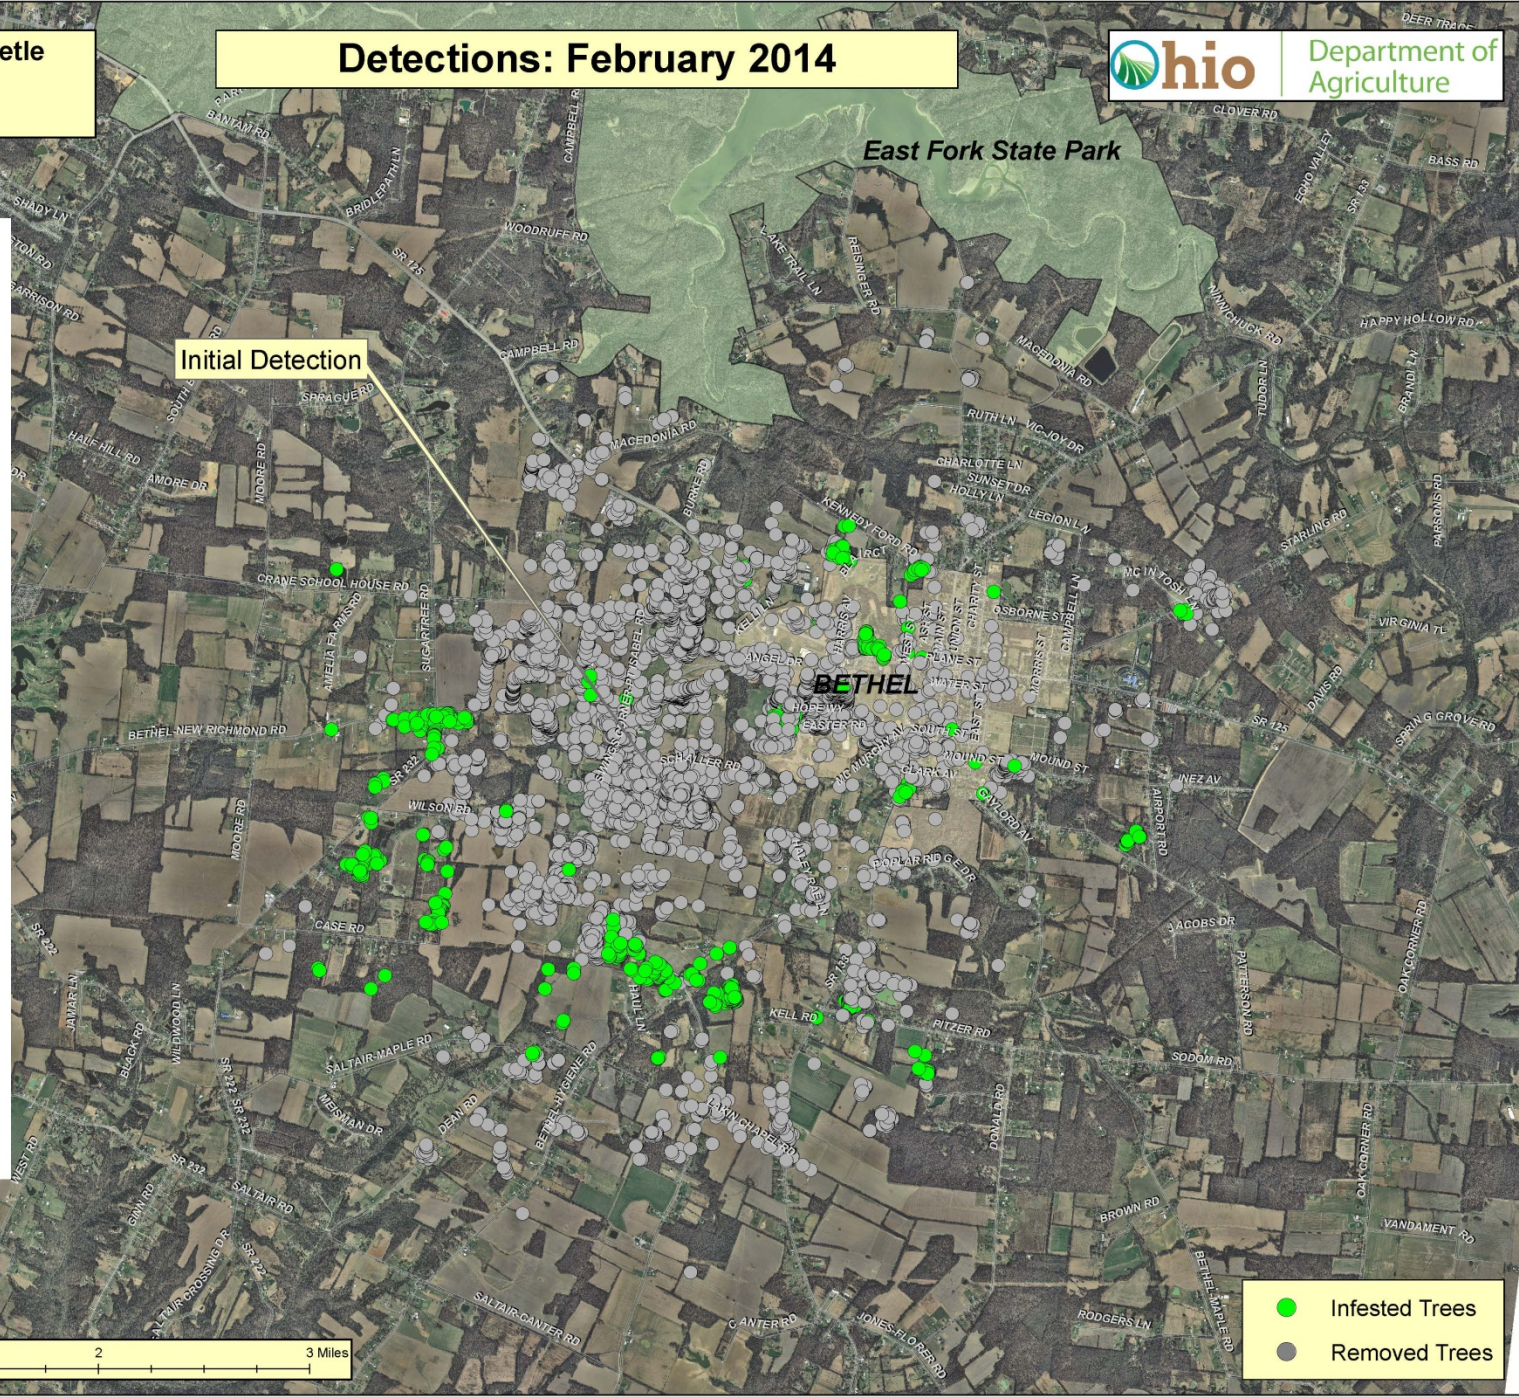

Amelia Removes
July 2013

- Infested Trees
- Removed Trees