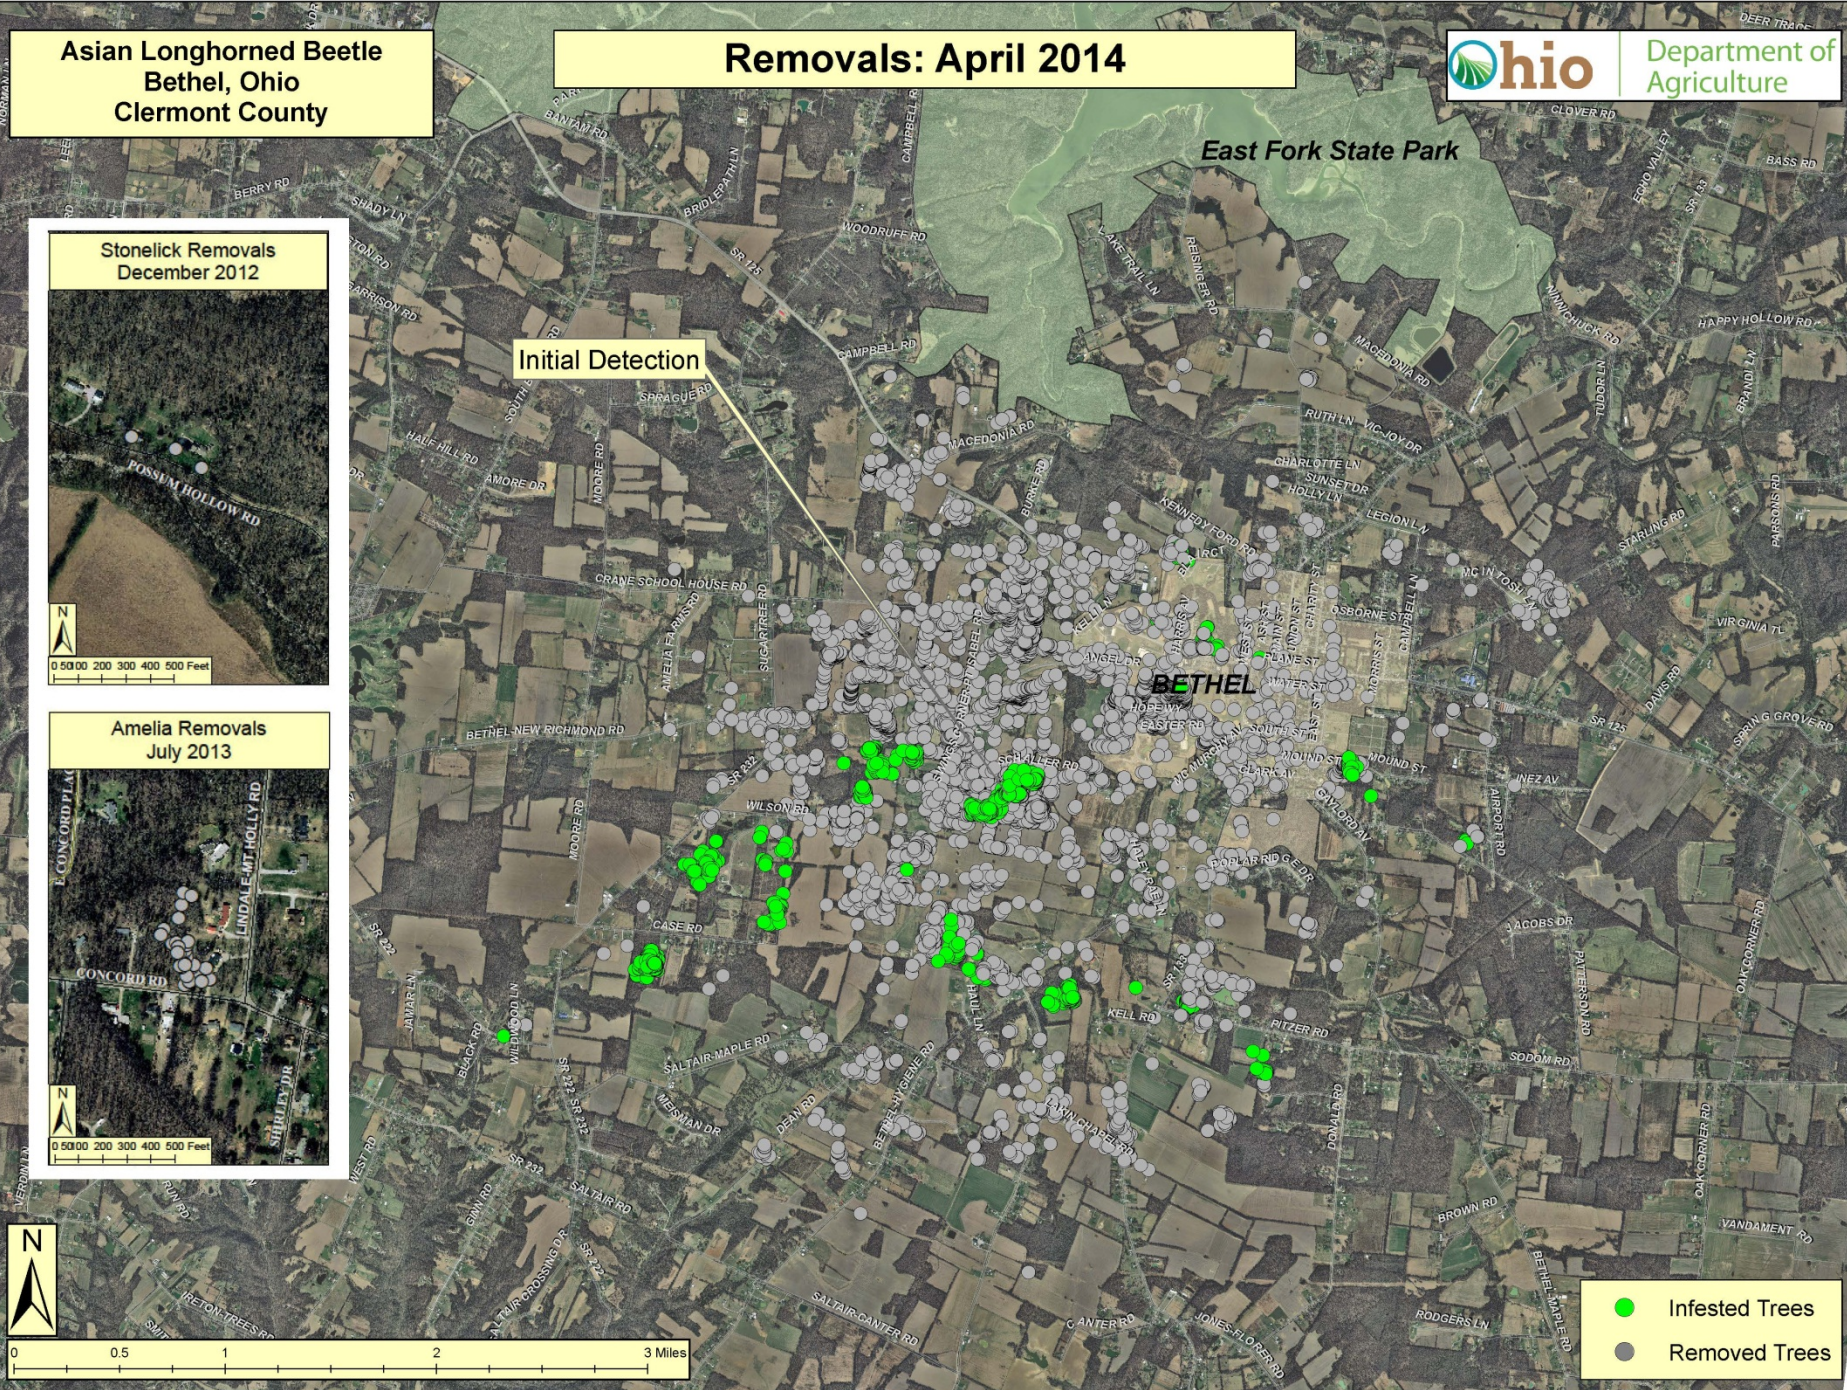

- Infested Trees
- Removed Trees