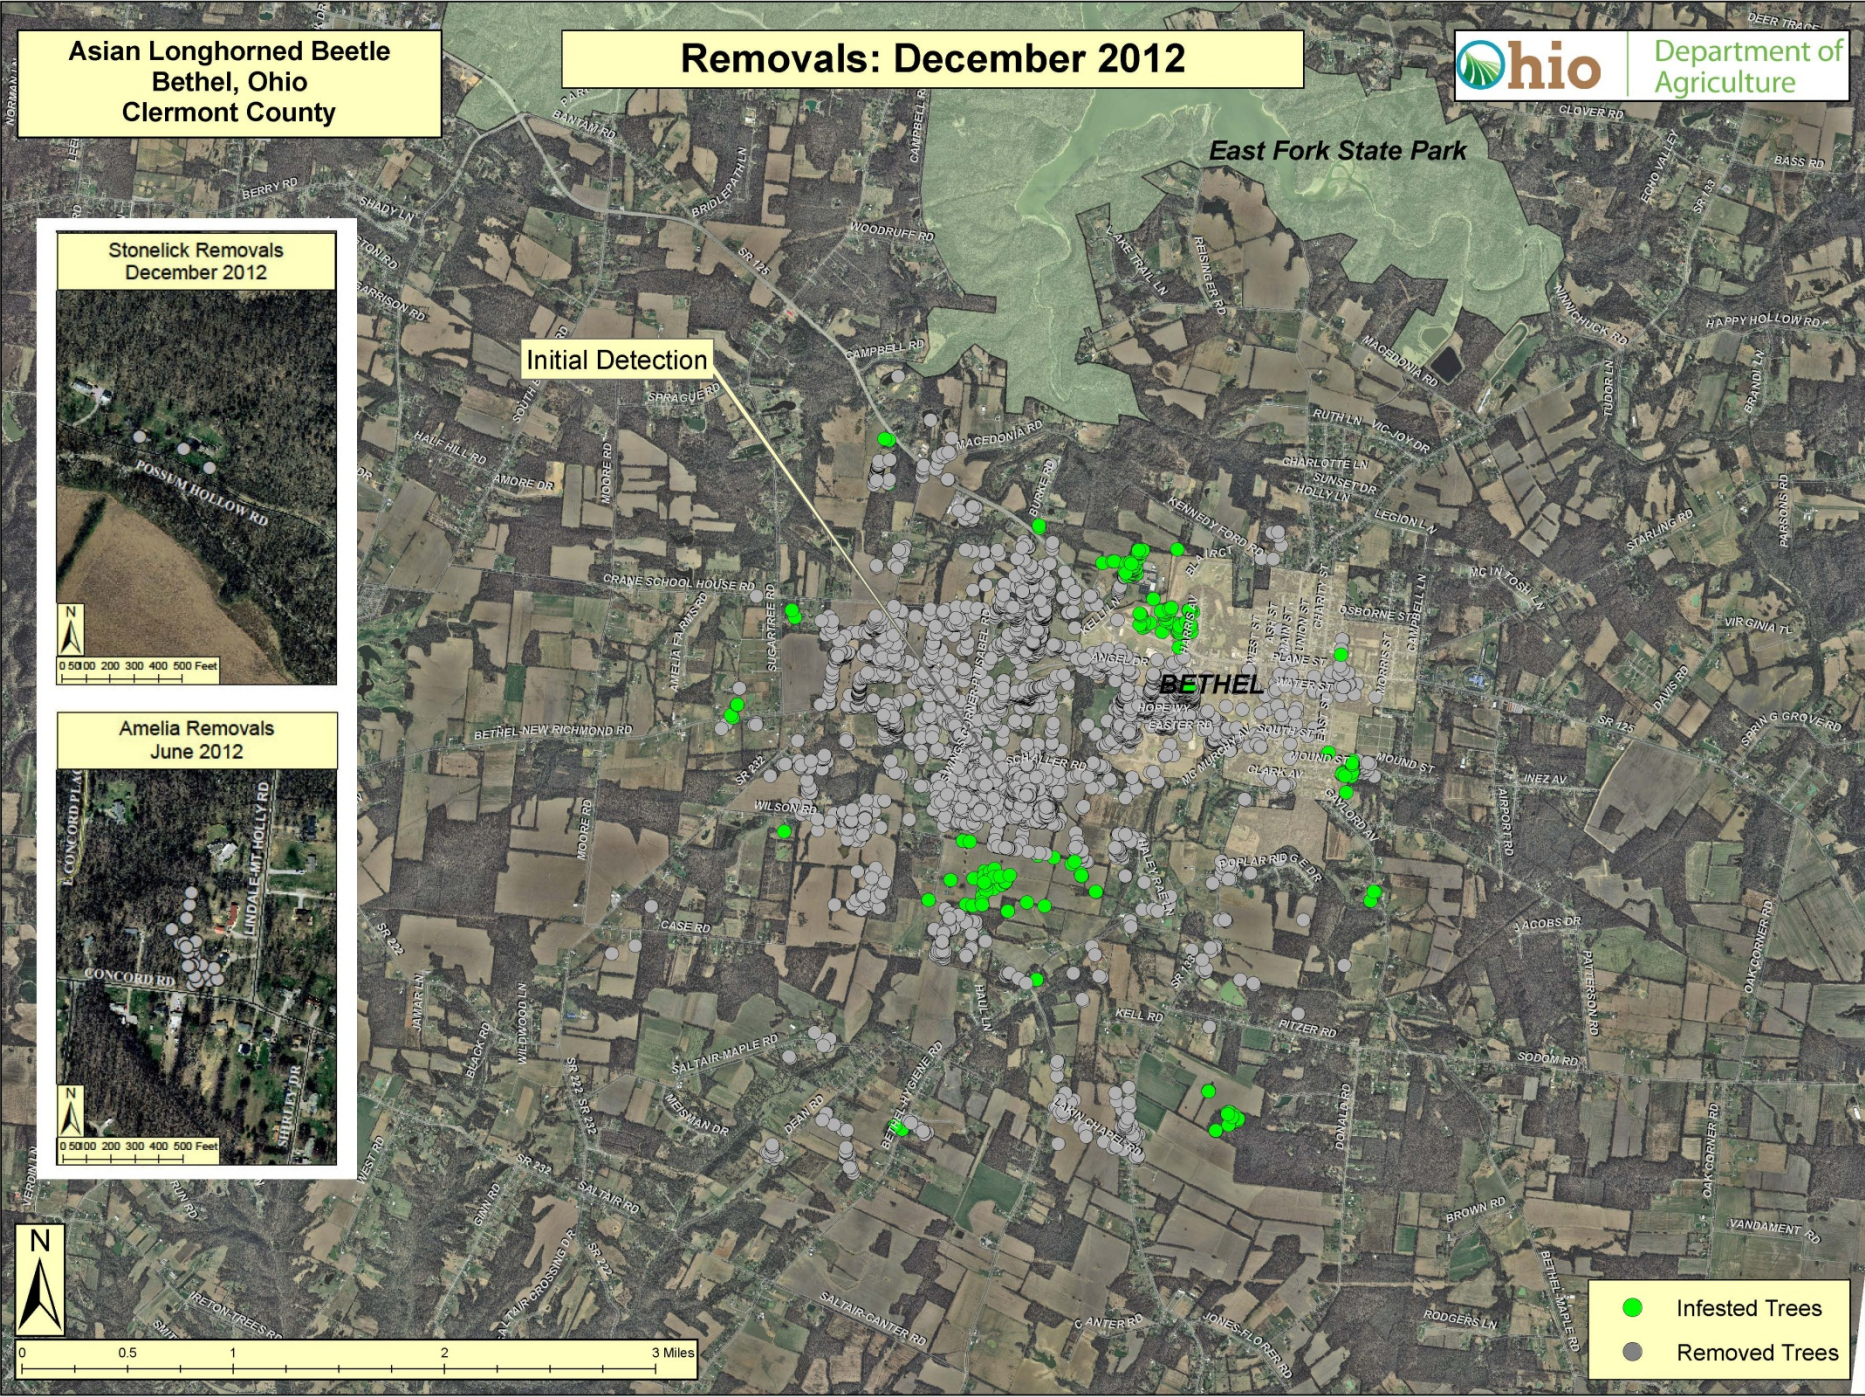

- Infested Trees
- Removed Trees

Asian Longhorned Beetle  
Bethel, Ohio  
Clermont County

Removals: December 2012

East Fork State Park

Initial Detection

Stonelick Removals  
December 2012

Amelia Removals  
June 2012