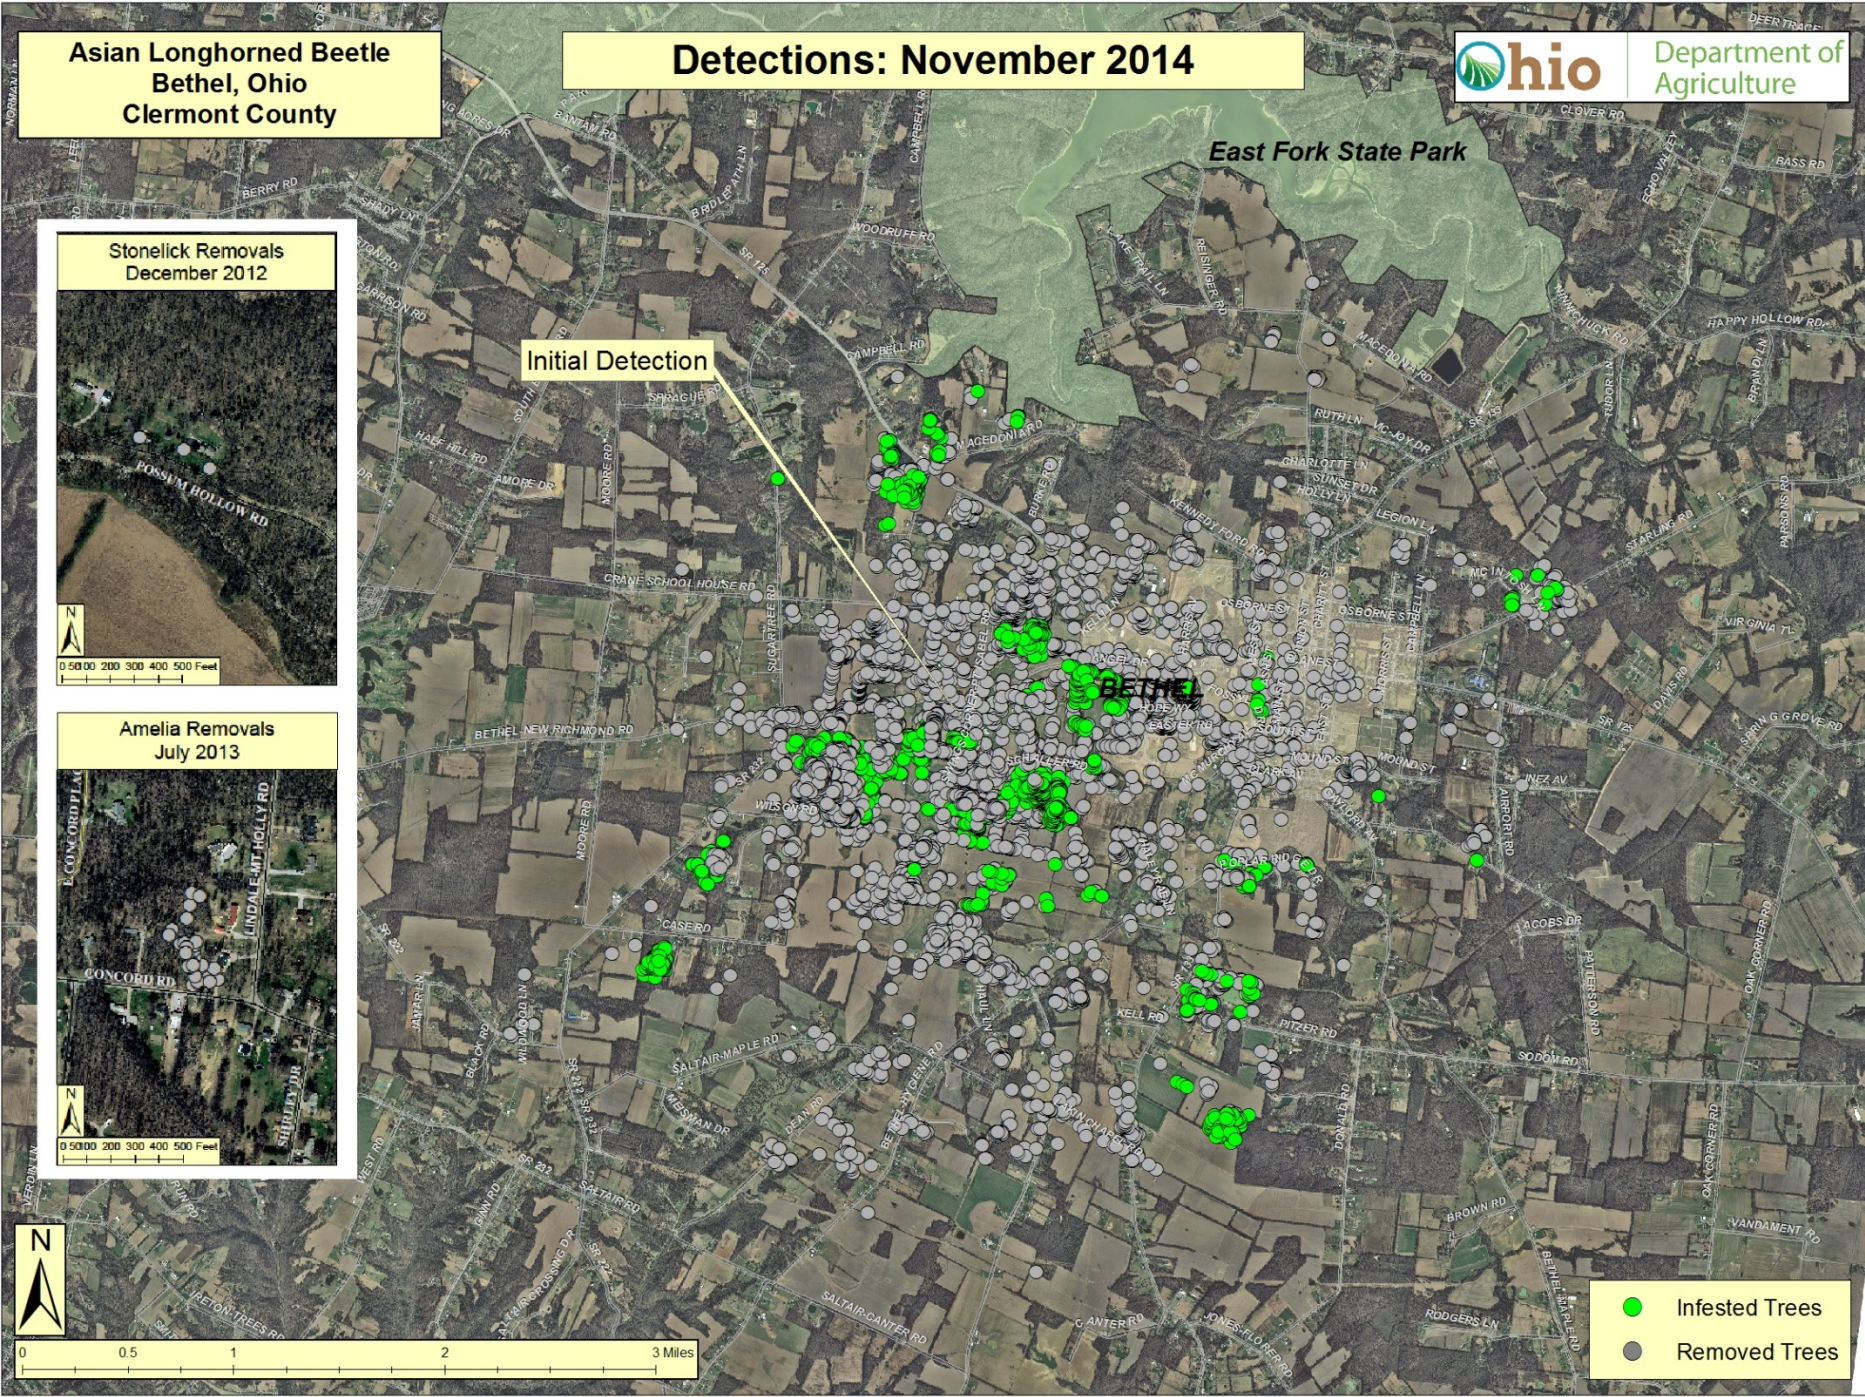

Amelia Removes
July 2013