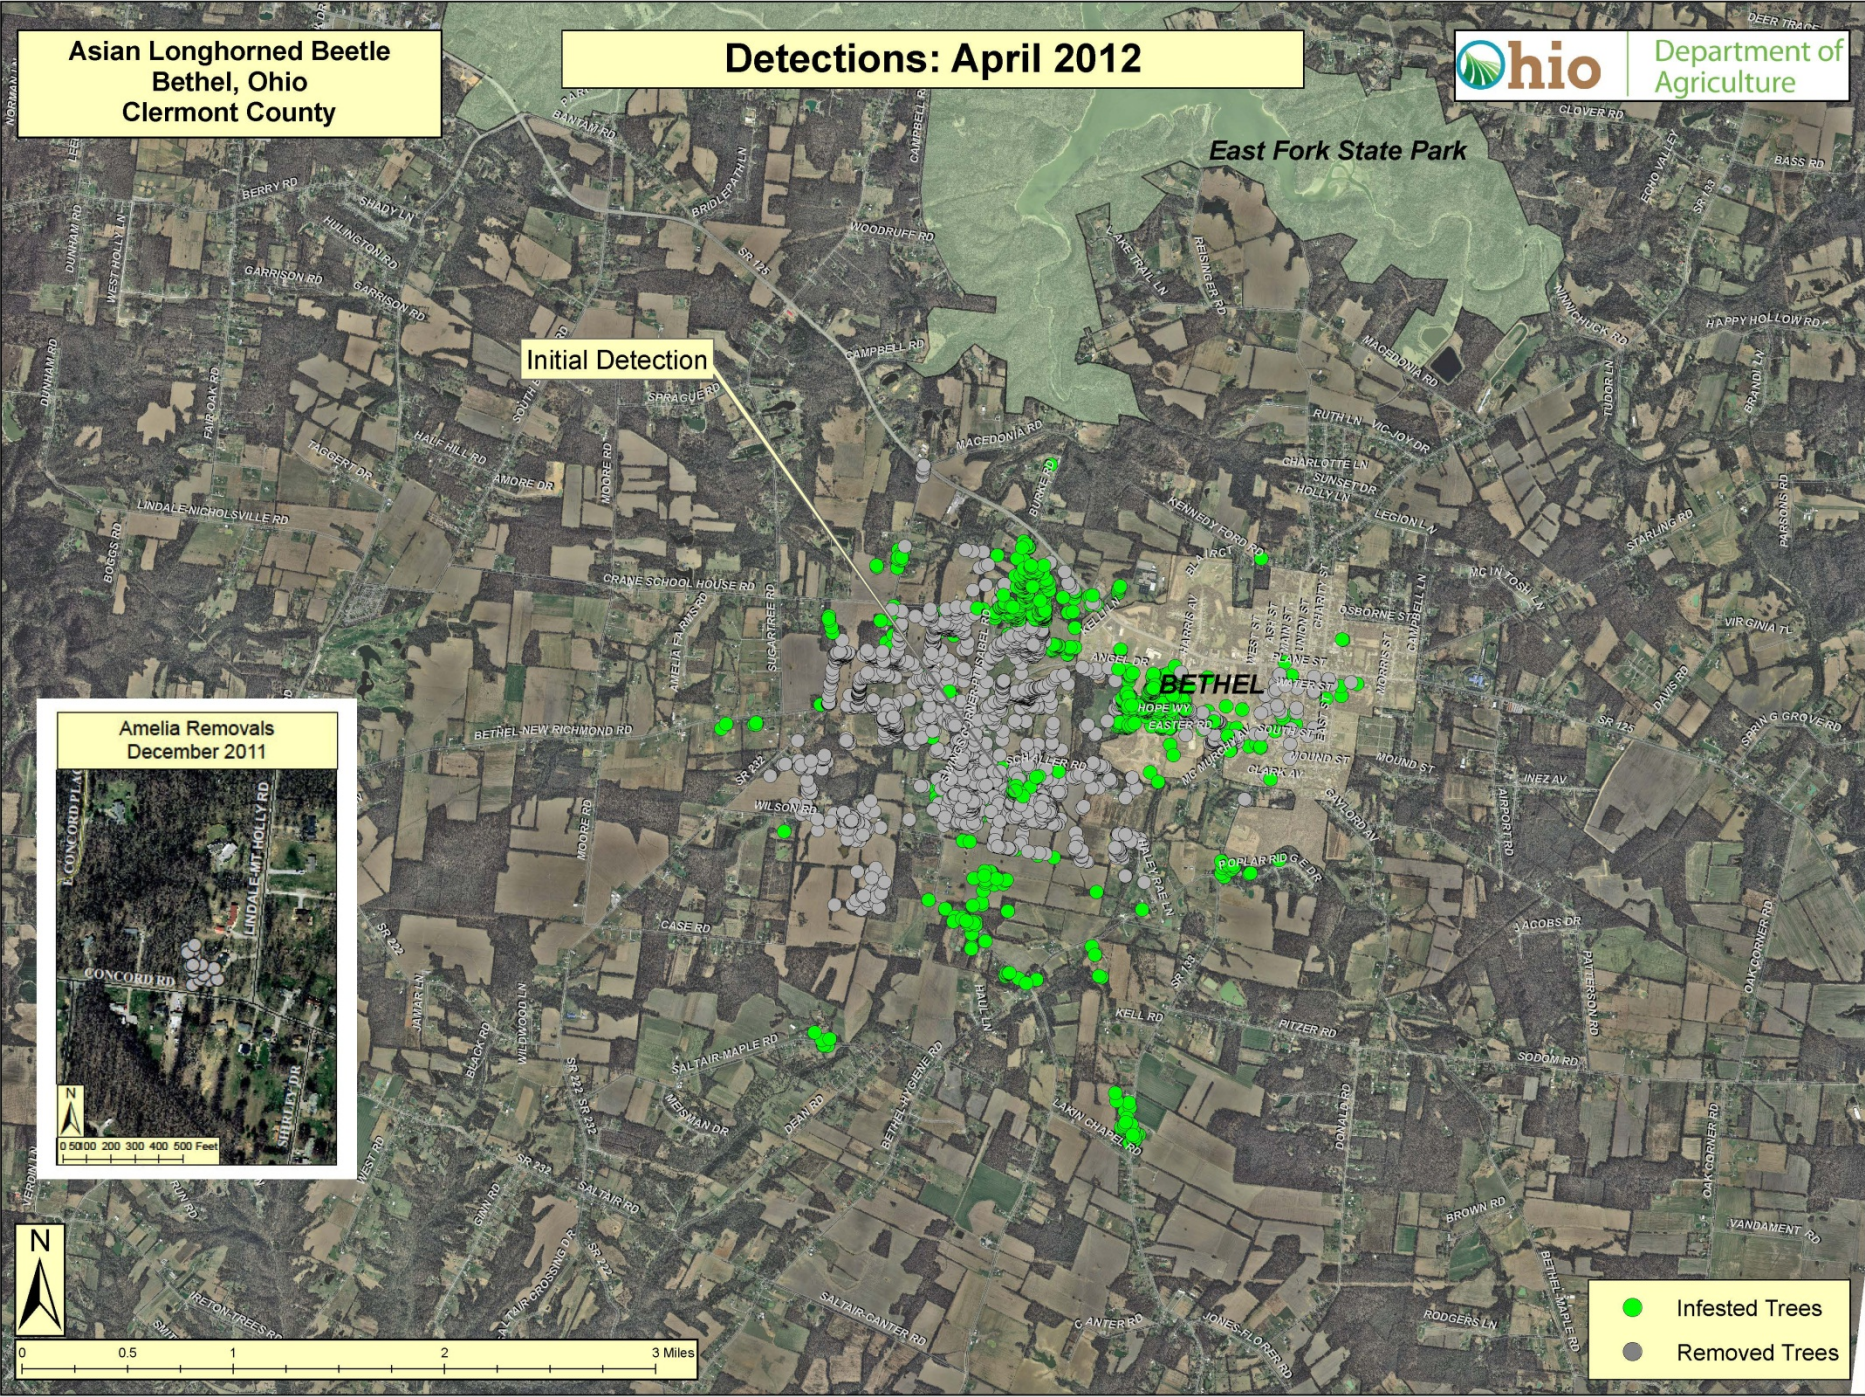

0 0.5 1 2 3 Miles

- Infested Trees
- Removed Trees