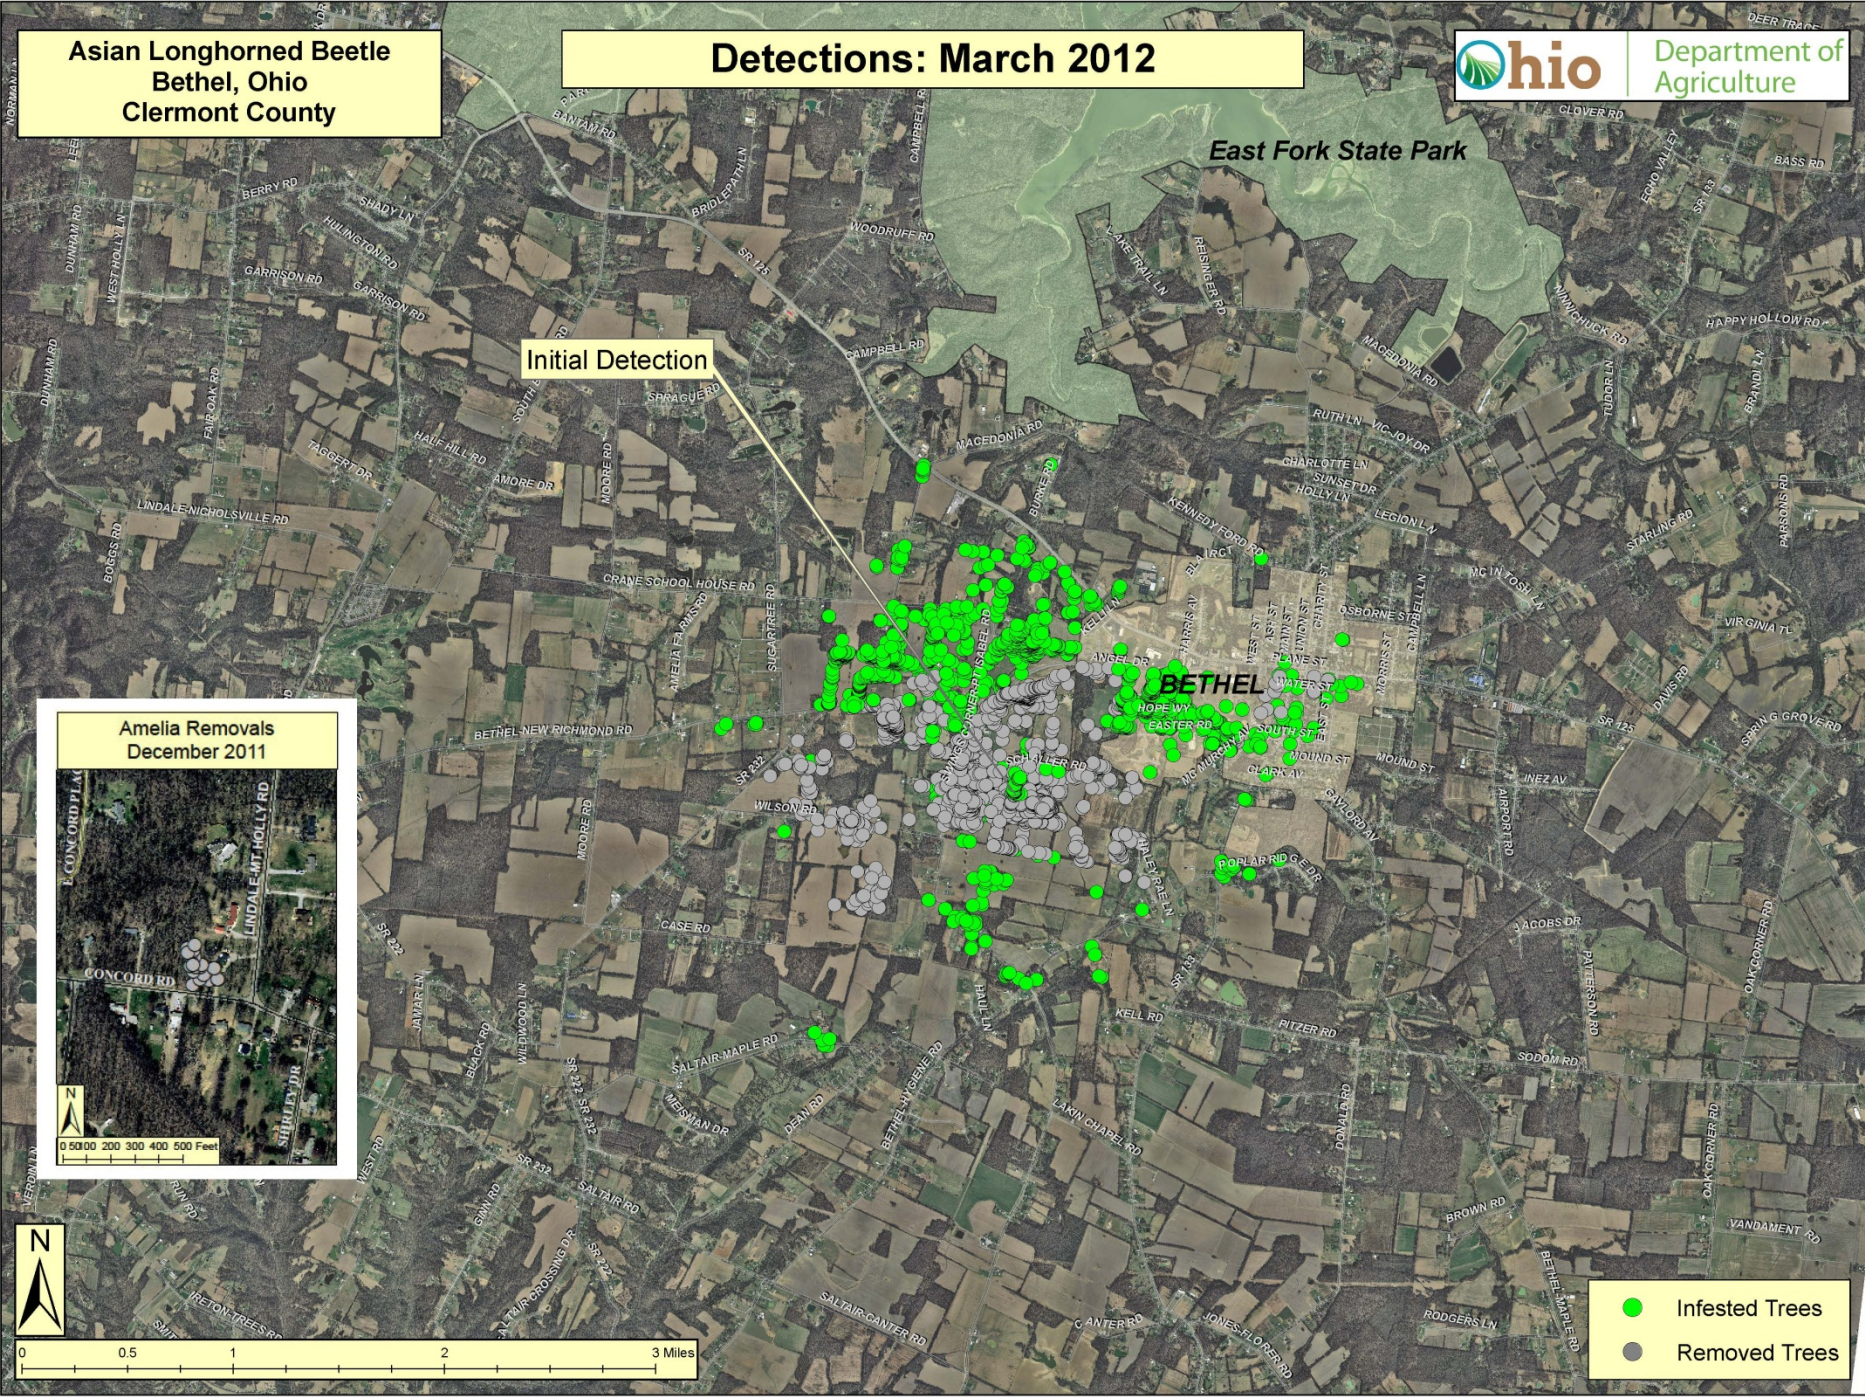

0 0.5 1 2 3 Miles

- Infested Trees
- Removed Trees