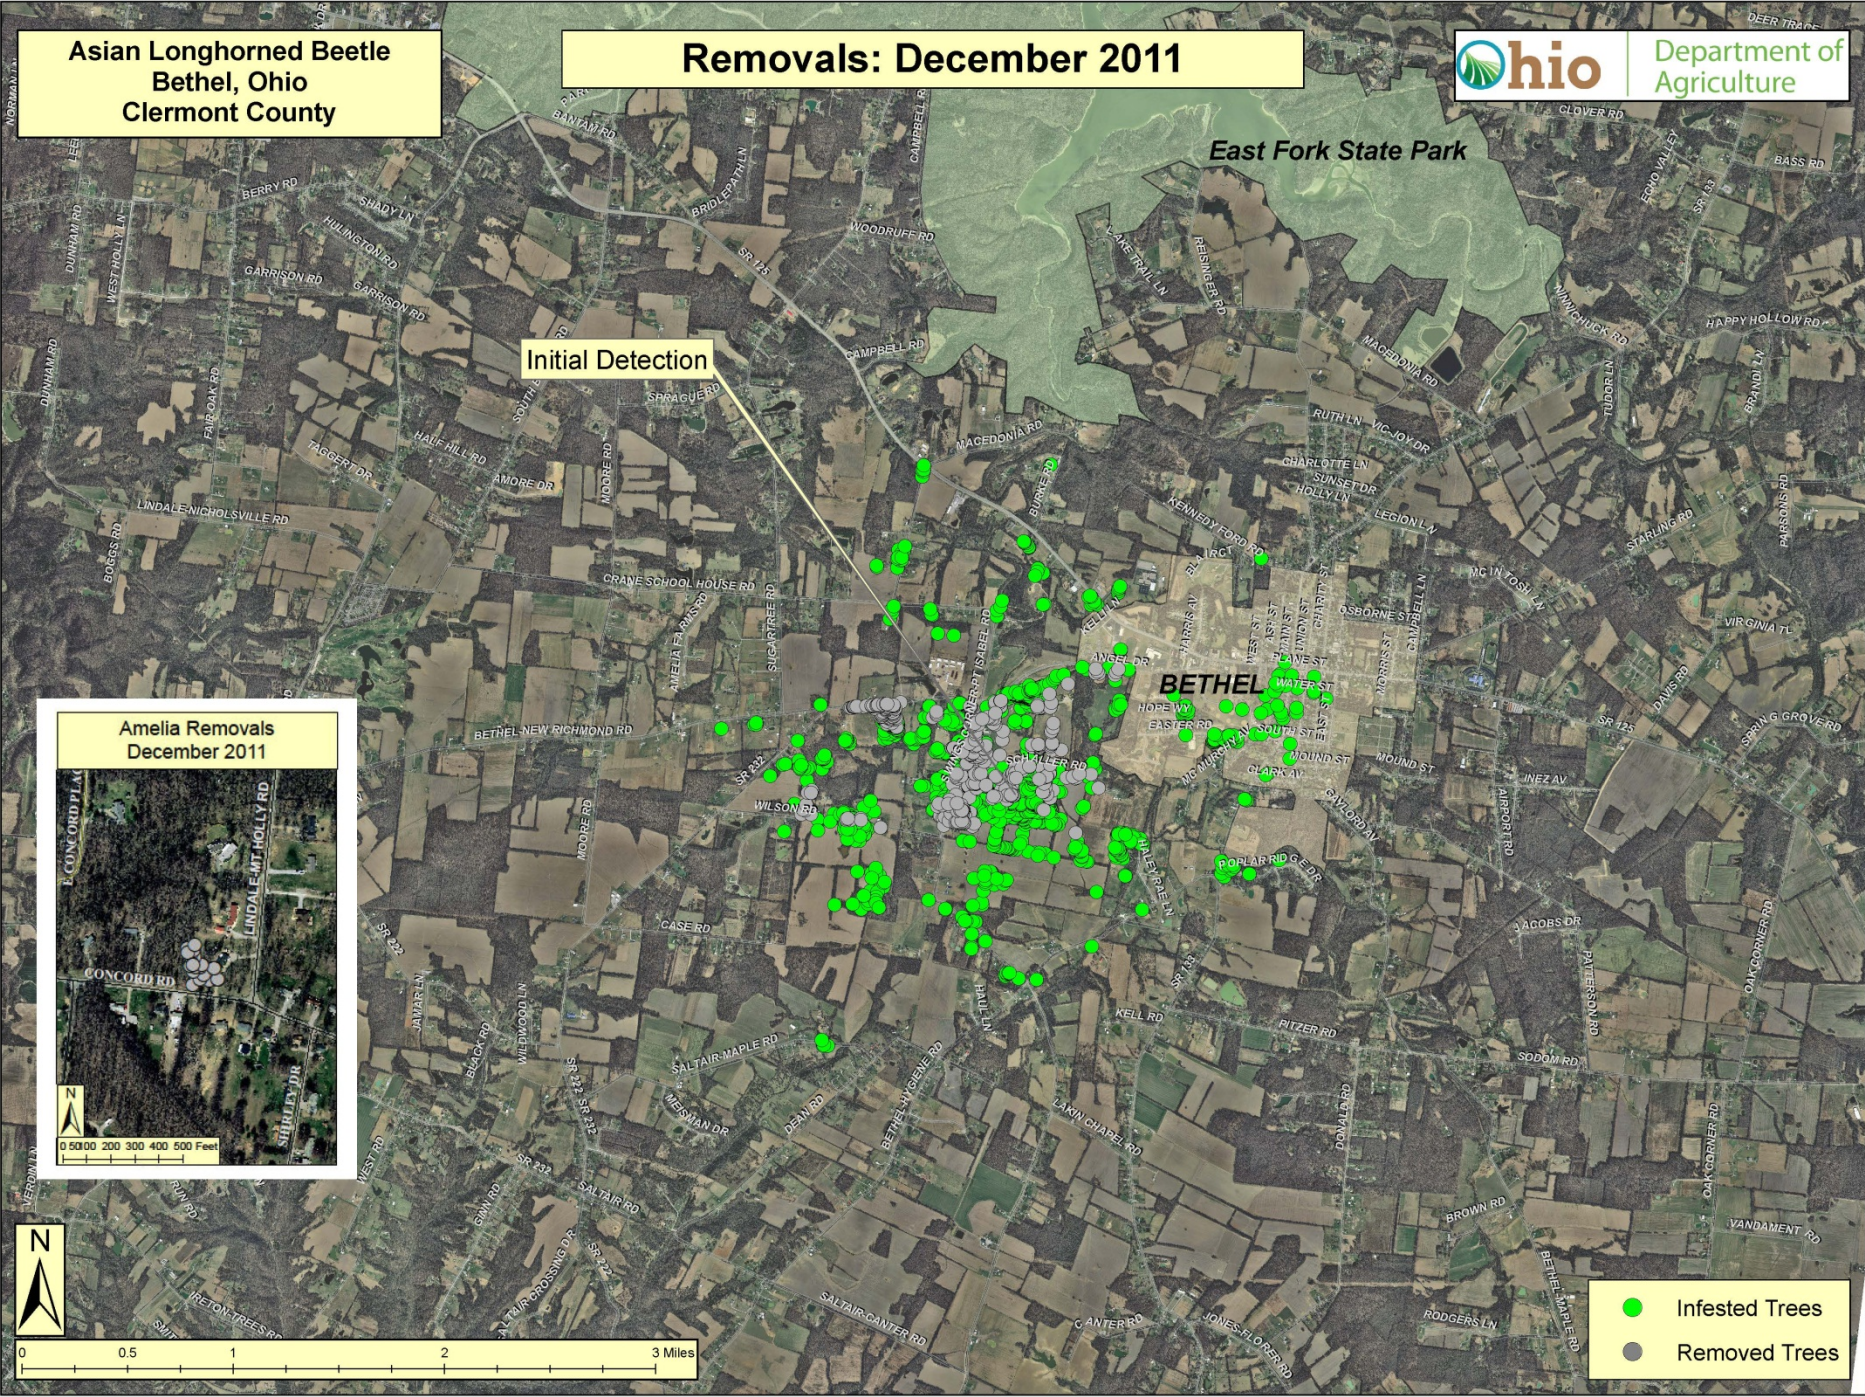

Initial Detection

BETHEL

Amelia Removals  
December 2011

0 0.5 1 2 3 Miles

- Infested Trees
- Removed Trees

**Asian Longhorned Beetle  
Bethel, Ohio  
Clermont County**

**Detections: January 2012**

**East Fork State Park**