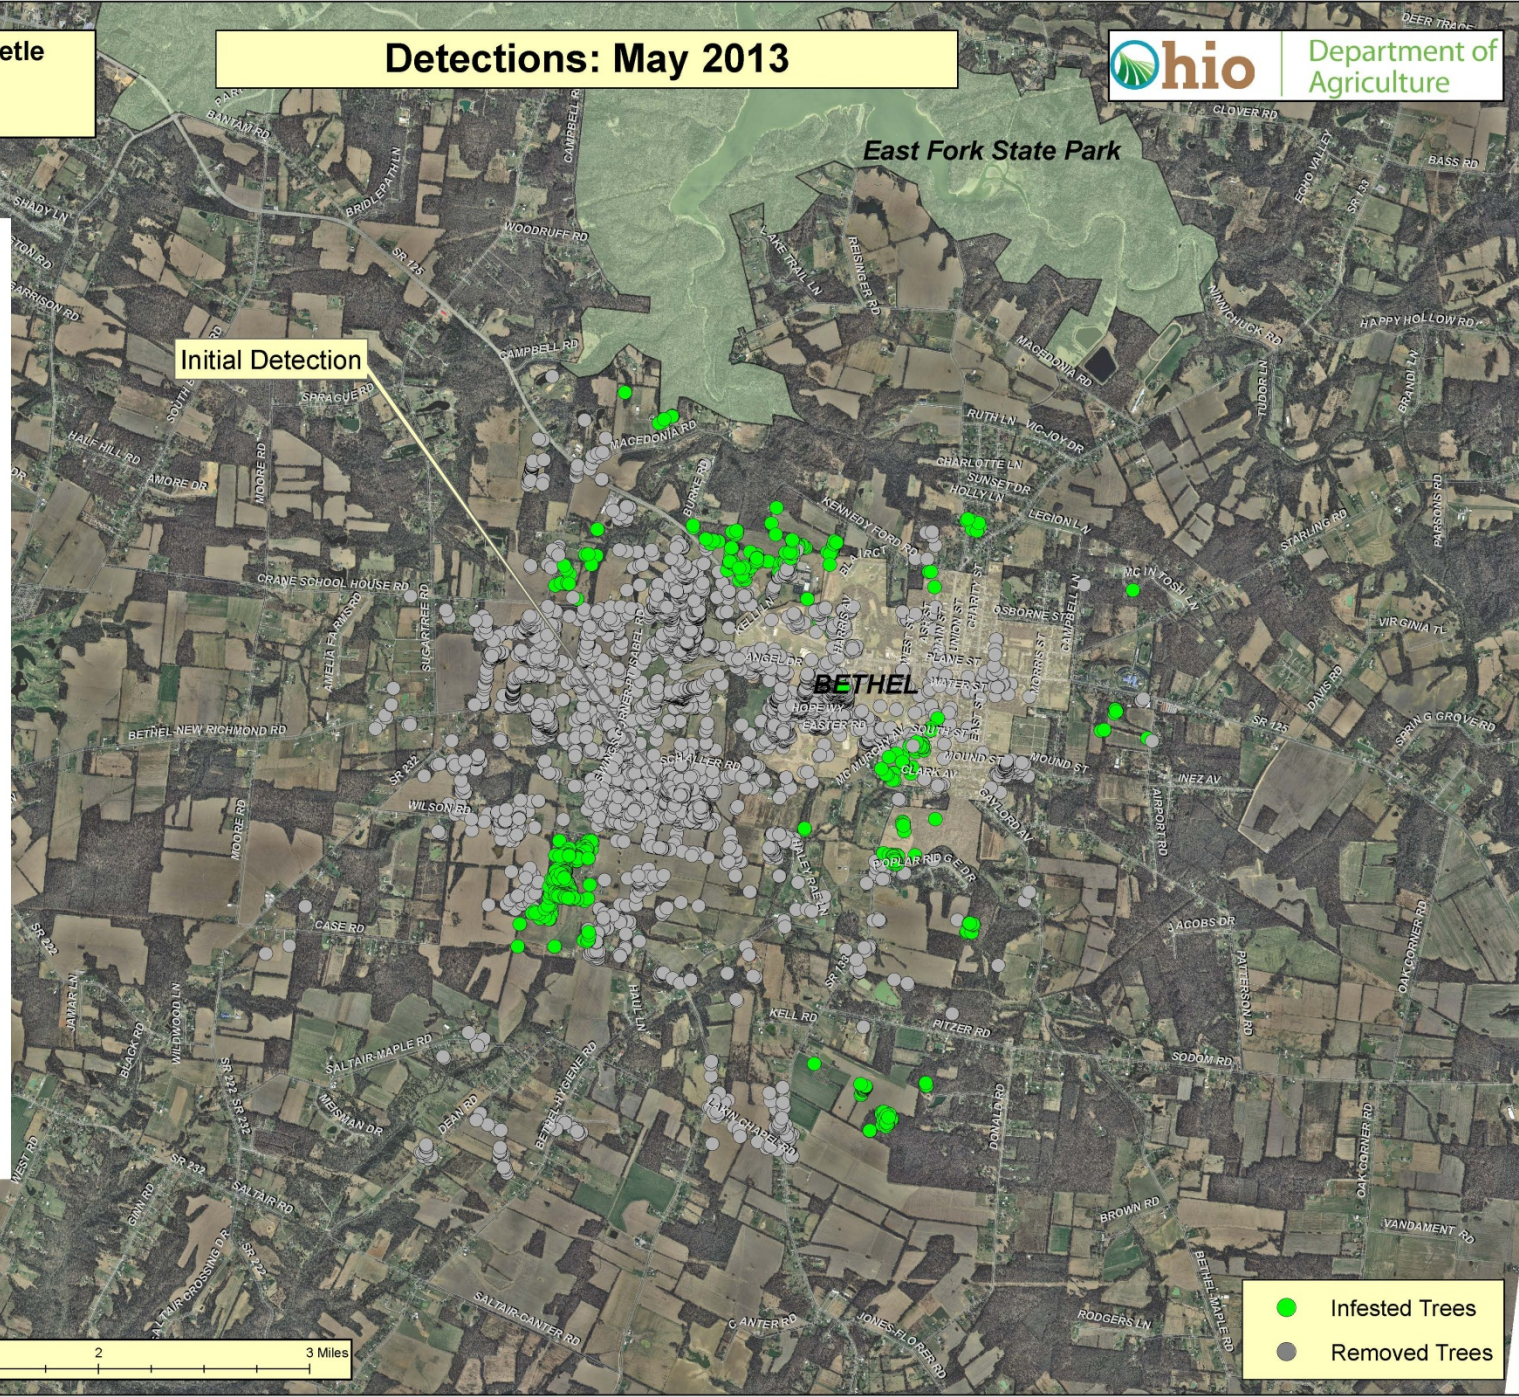

**Amelia Removes
April 2013**

- Infested Trees
- Removed Trees