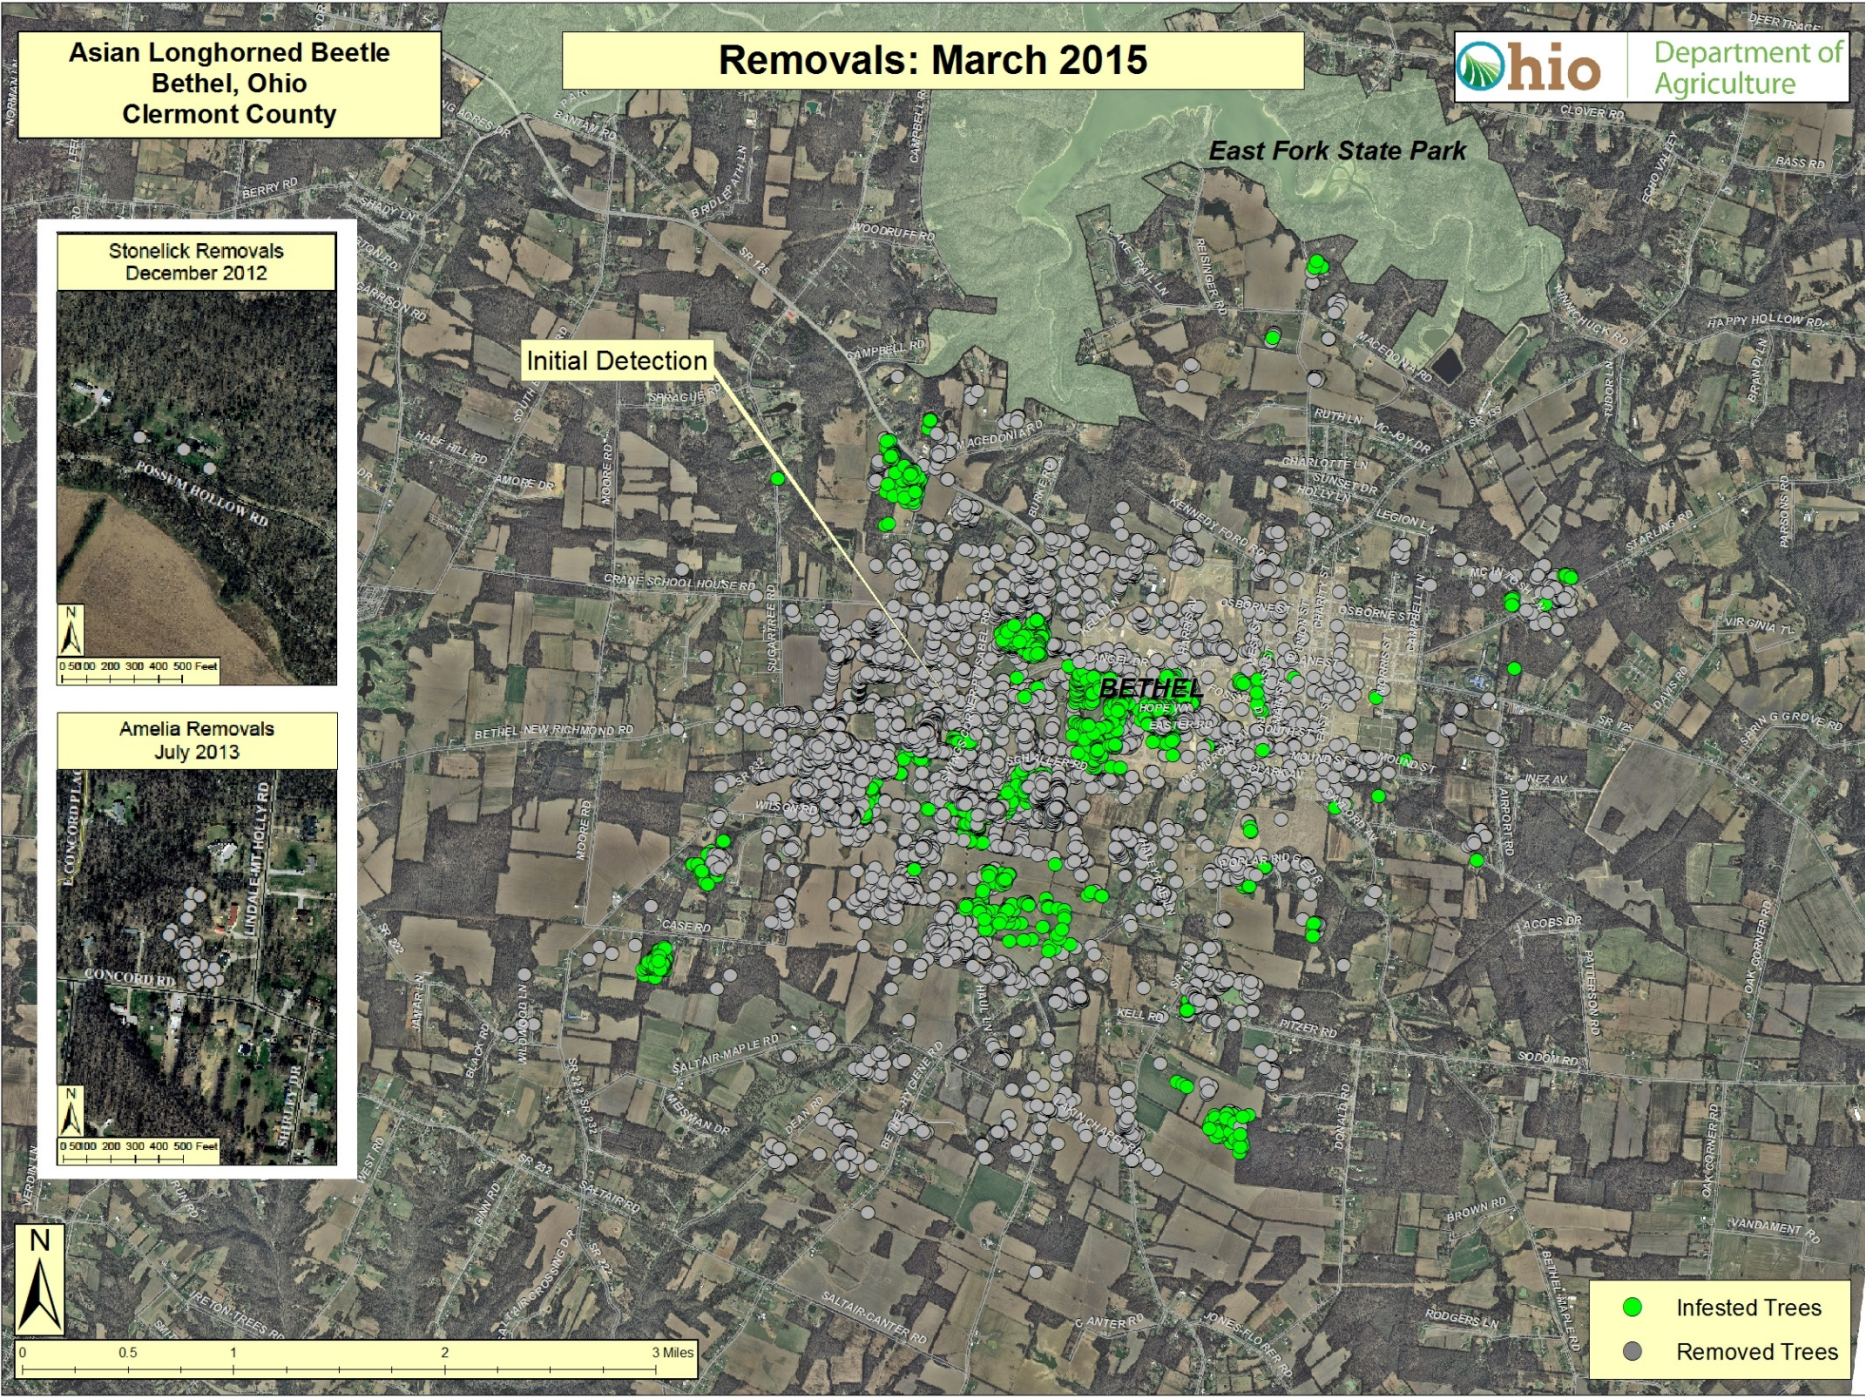

# Removals: March 2015

East Fork State Park

Initial Detection

Stonelick Removals  
December 2012

Amelia Removals  
July 2013

-  Infested Trees
-  Removed Trees