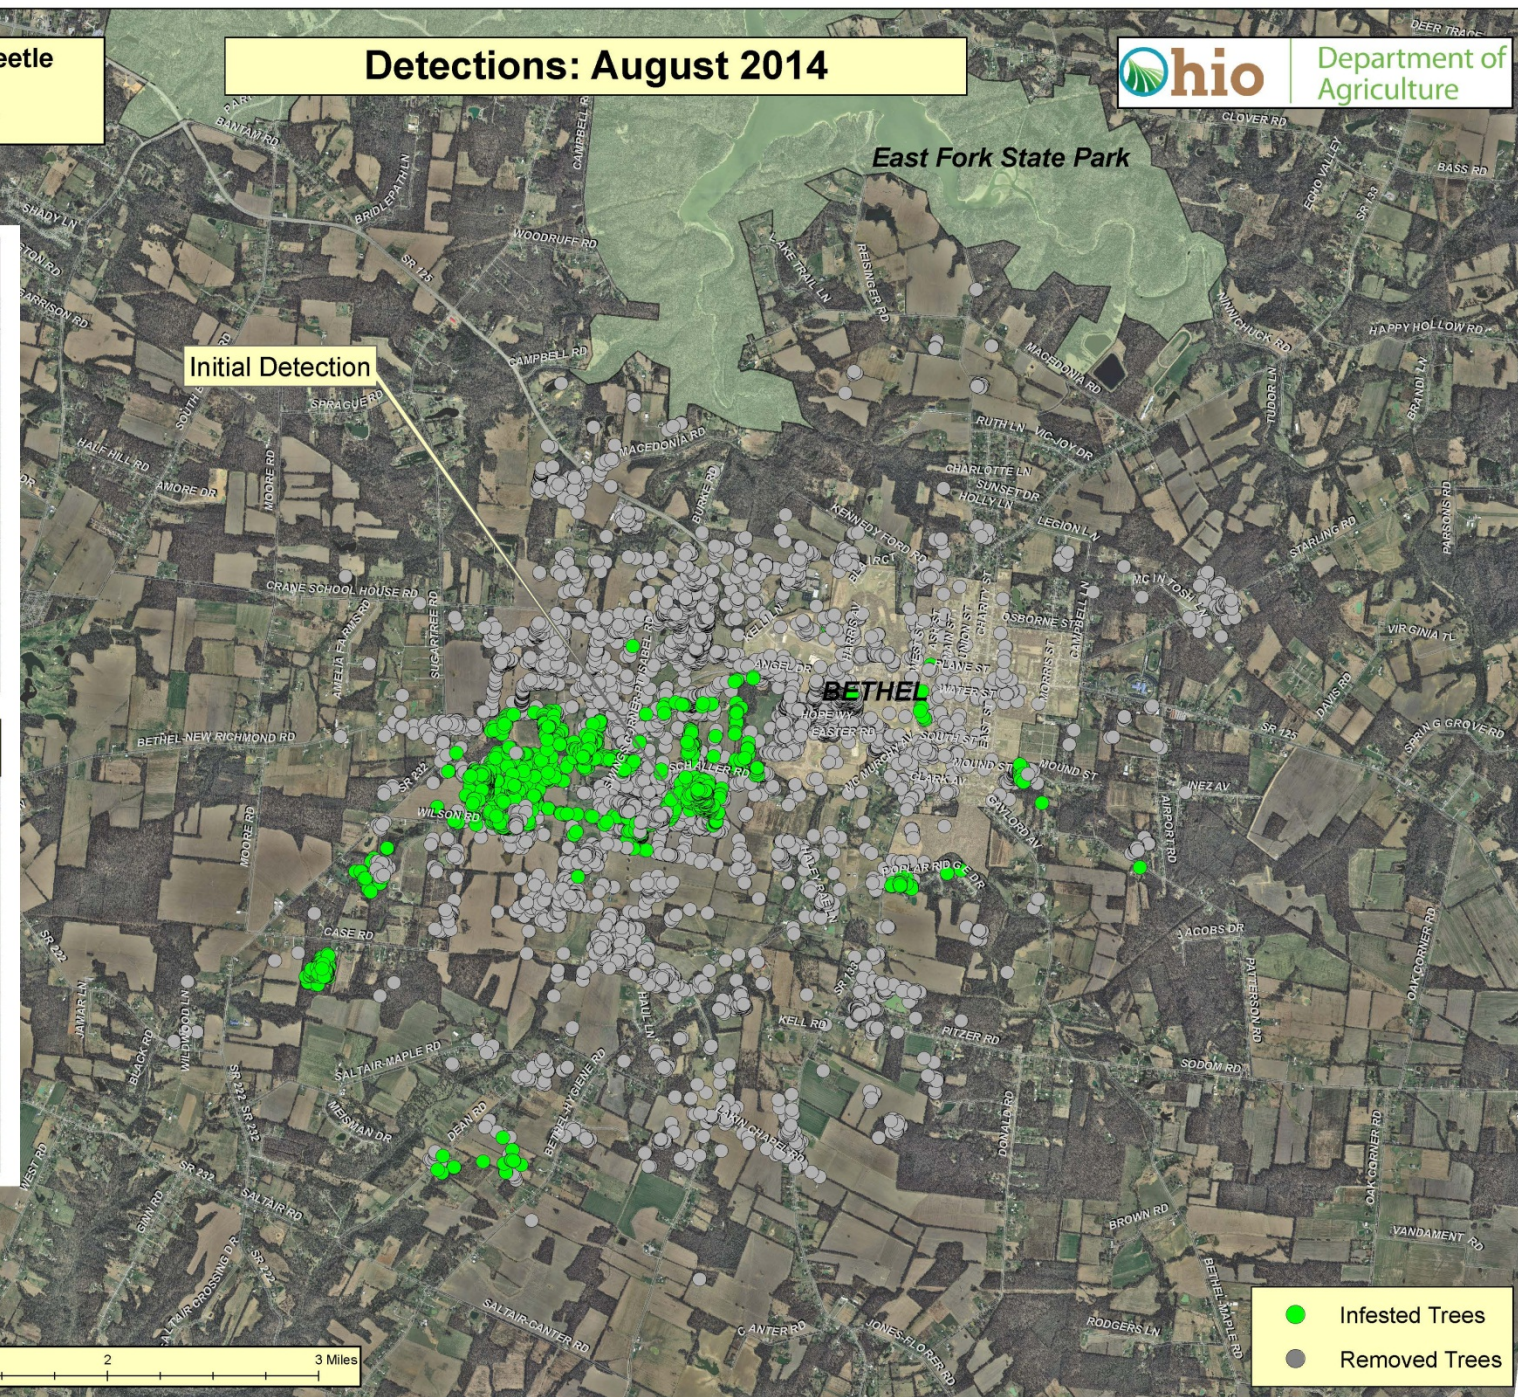

Detections: August 2014

East Fork State Park

Initial Detection

Stonelick Removes  
December 2012

Amelia Removes  
July 2013

Asian Longhorned Beetle  
Bethel, Ohio  
Clermont County

Removals: August 2014

East Fork State Park