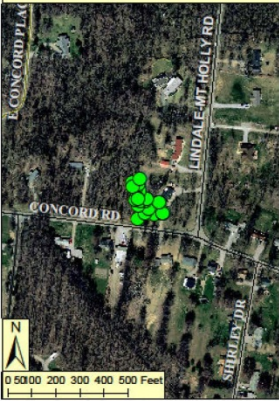

**Asian Longhorned Beetle
Bethel, Ohio
Clermont County**

Detections: December 2011

East Fork State Park

Initial Detection

BETHEL

**Amelia Detections
August 2011**