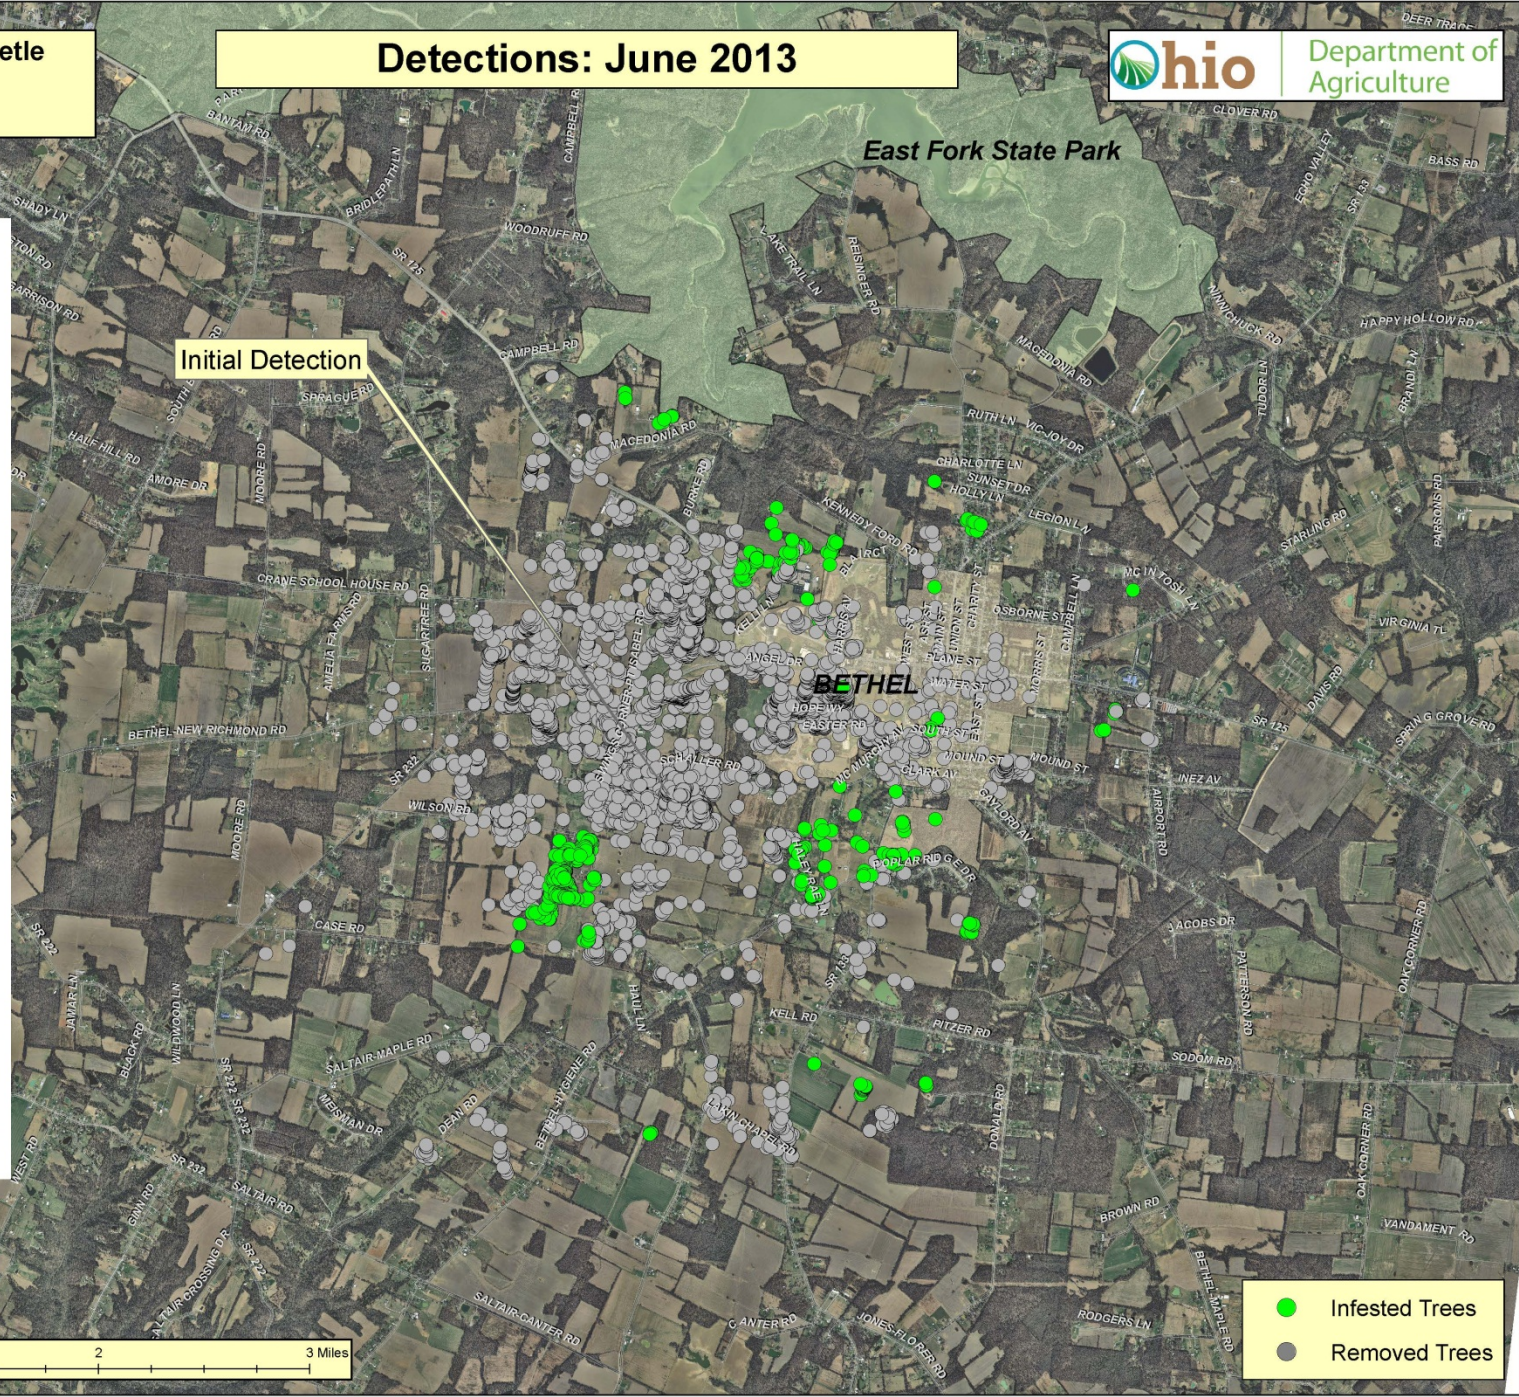

Amelia Removes
April 2013