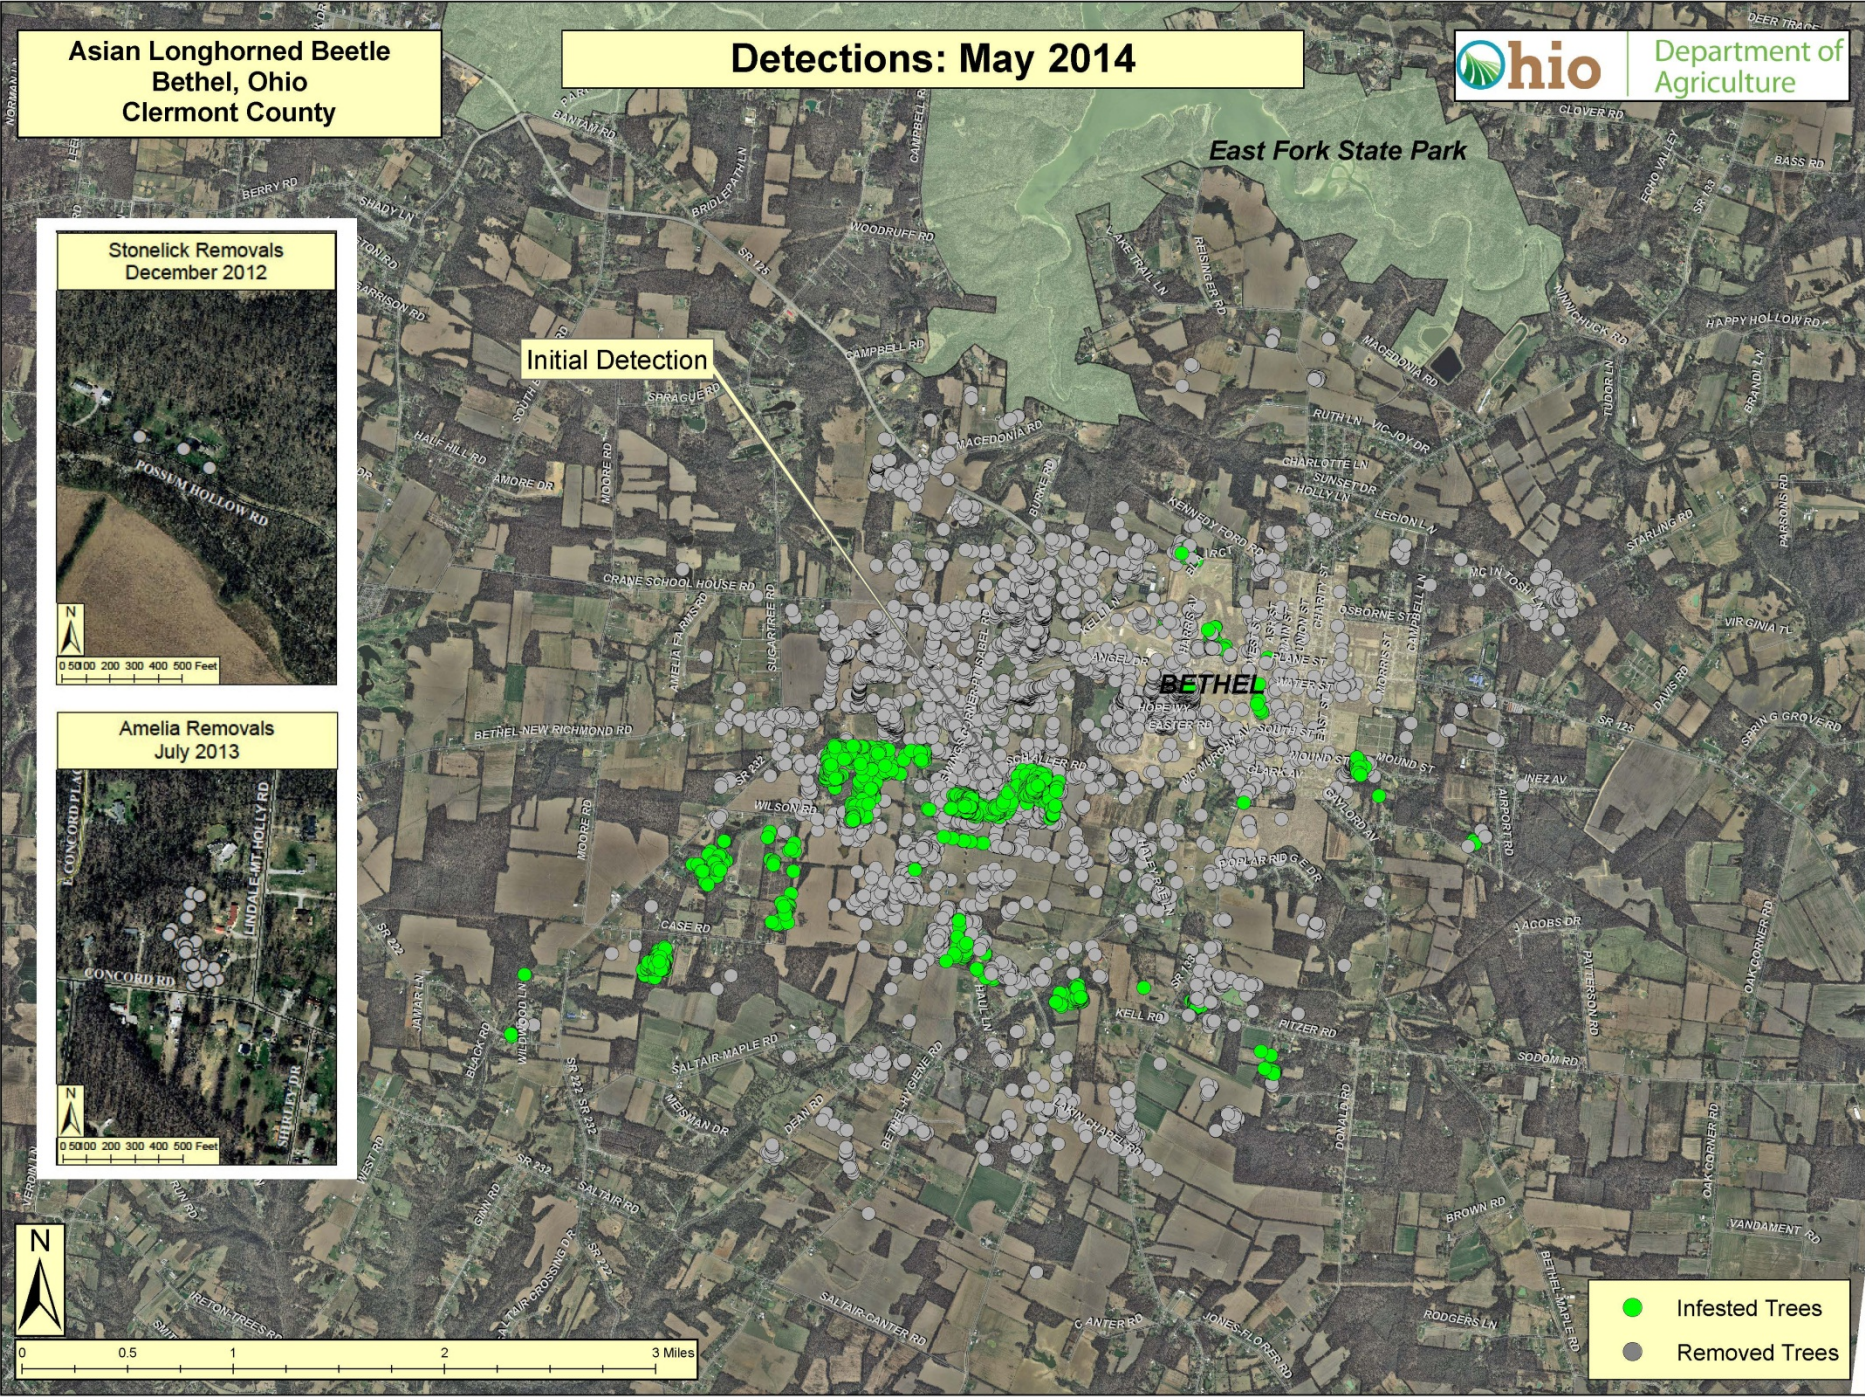

Amelia Removes
July 2013