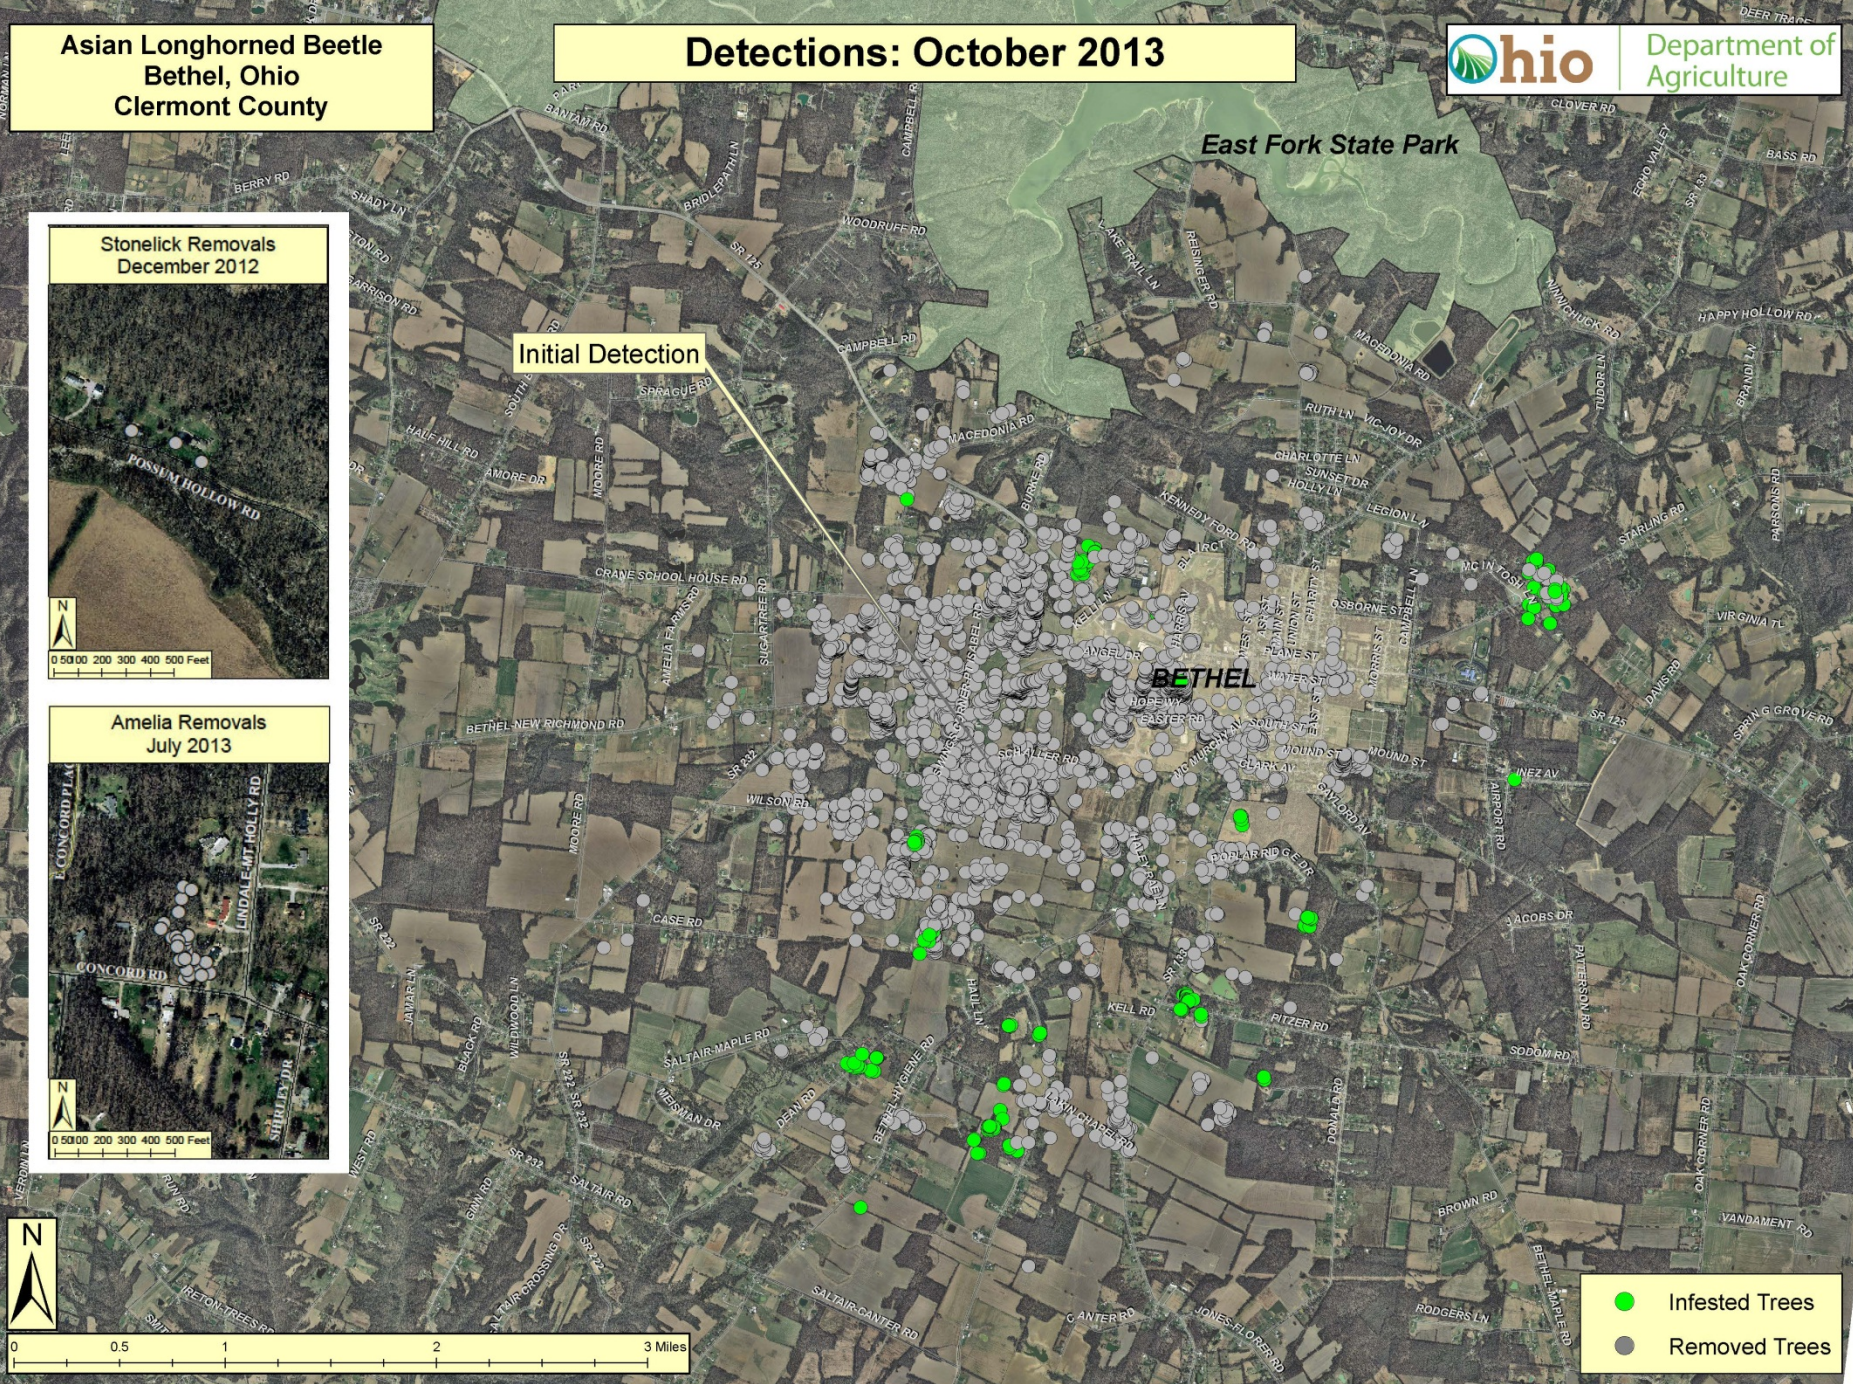

Amelia Removes
July 2013

- Infested Trees
- Removed Trees