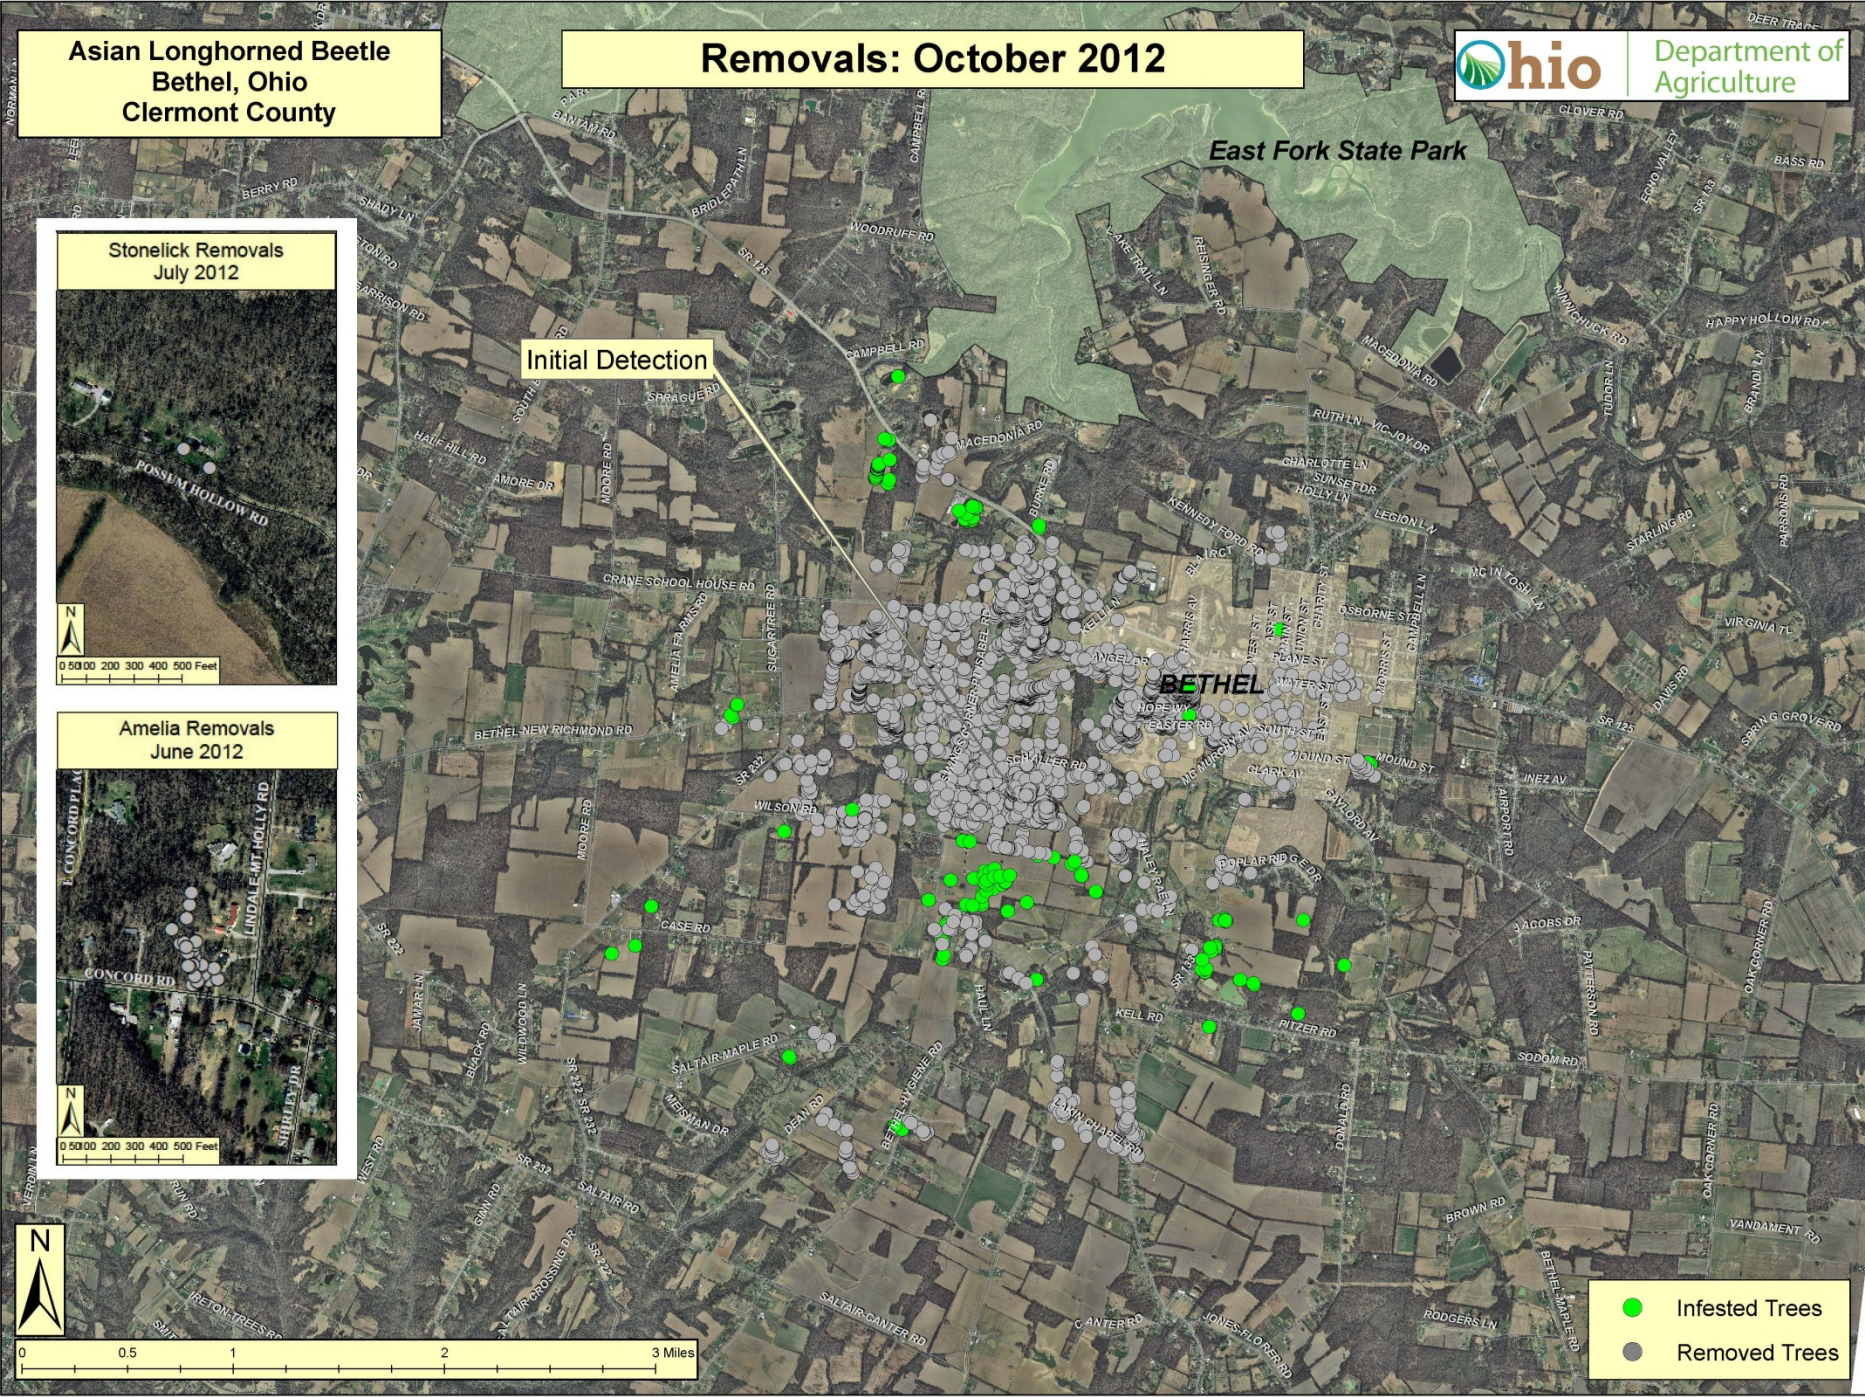

Amelia Removals
June 2012