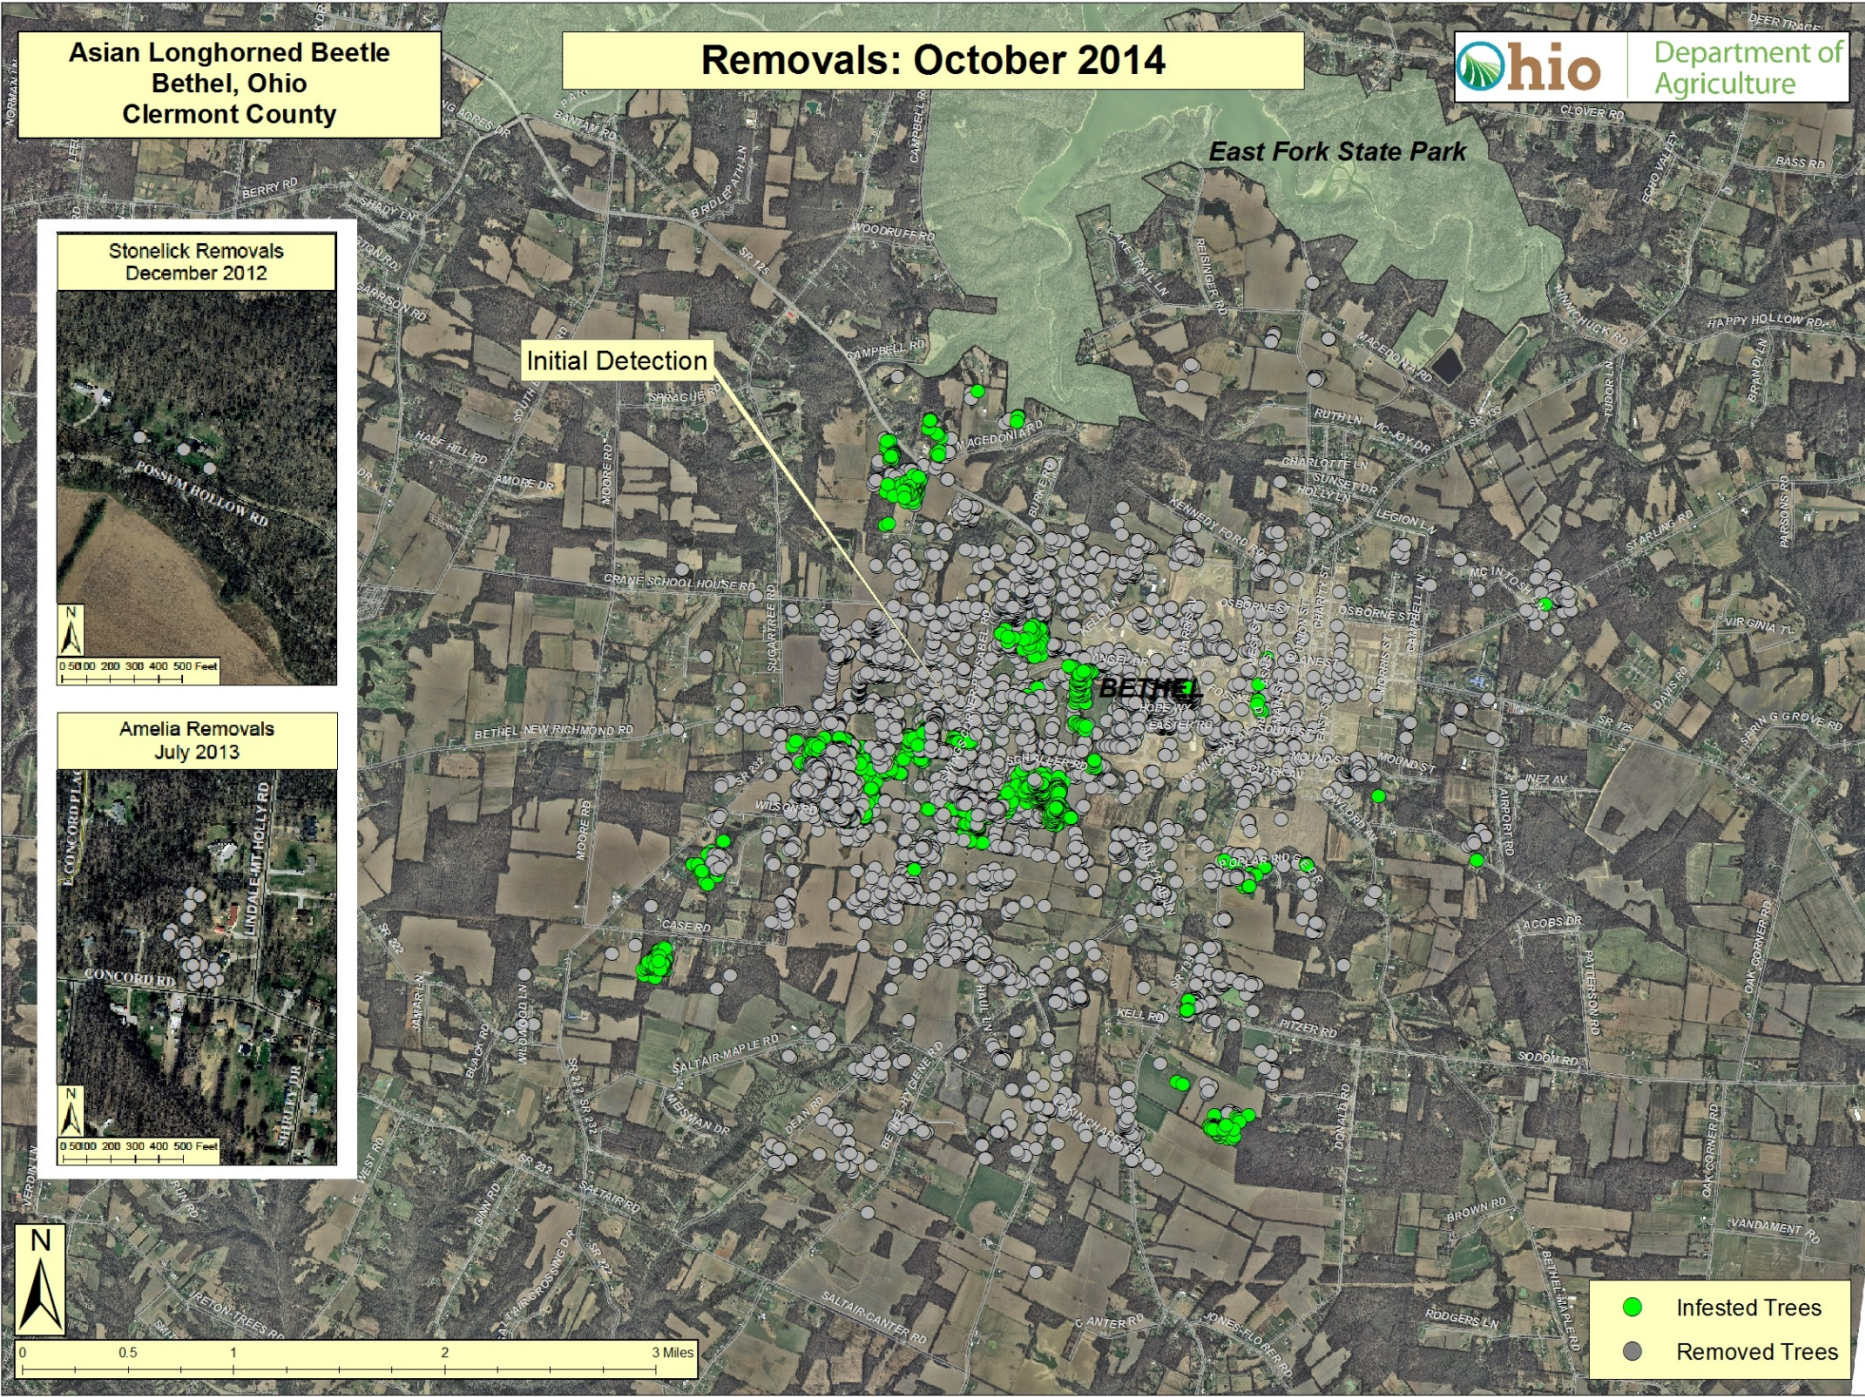

- Infested Trees
- Removed Trees