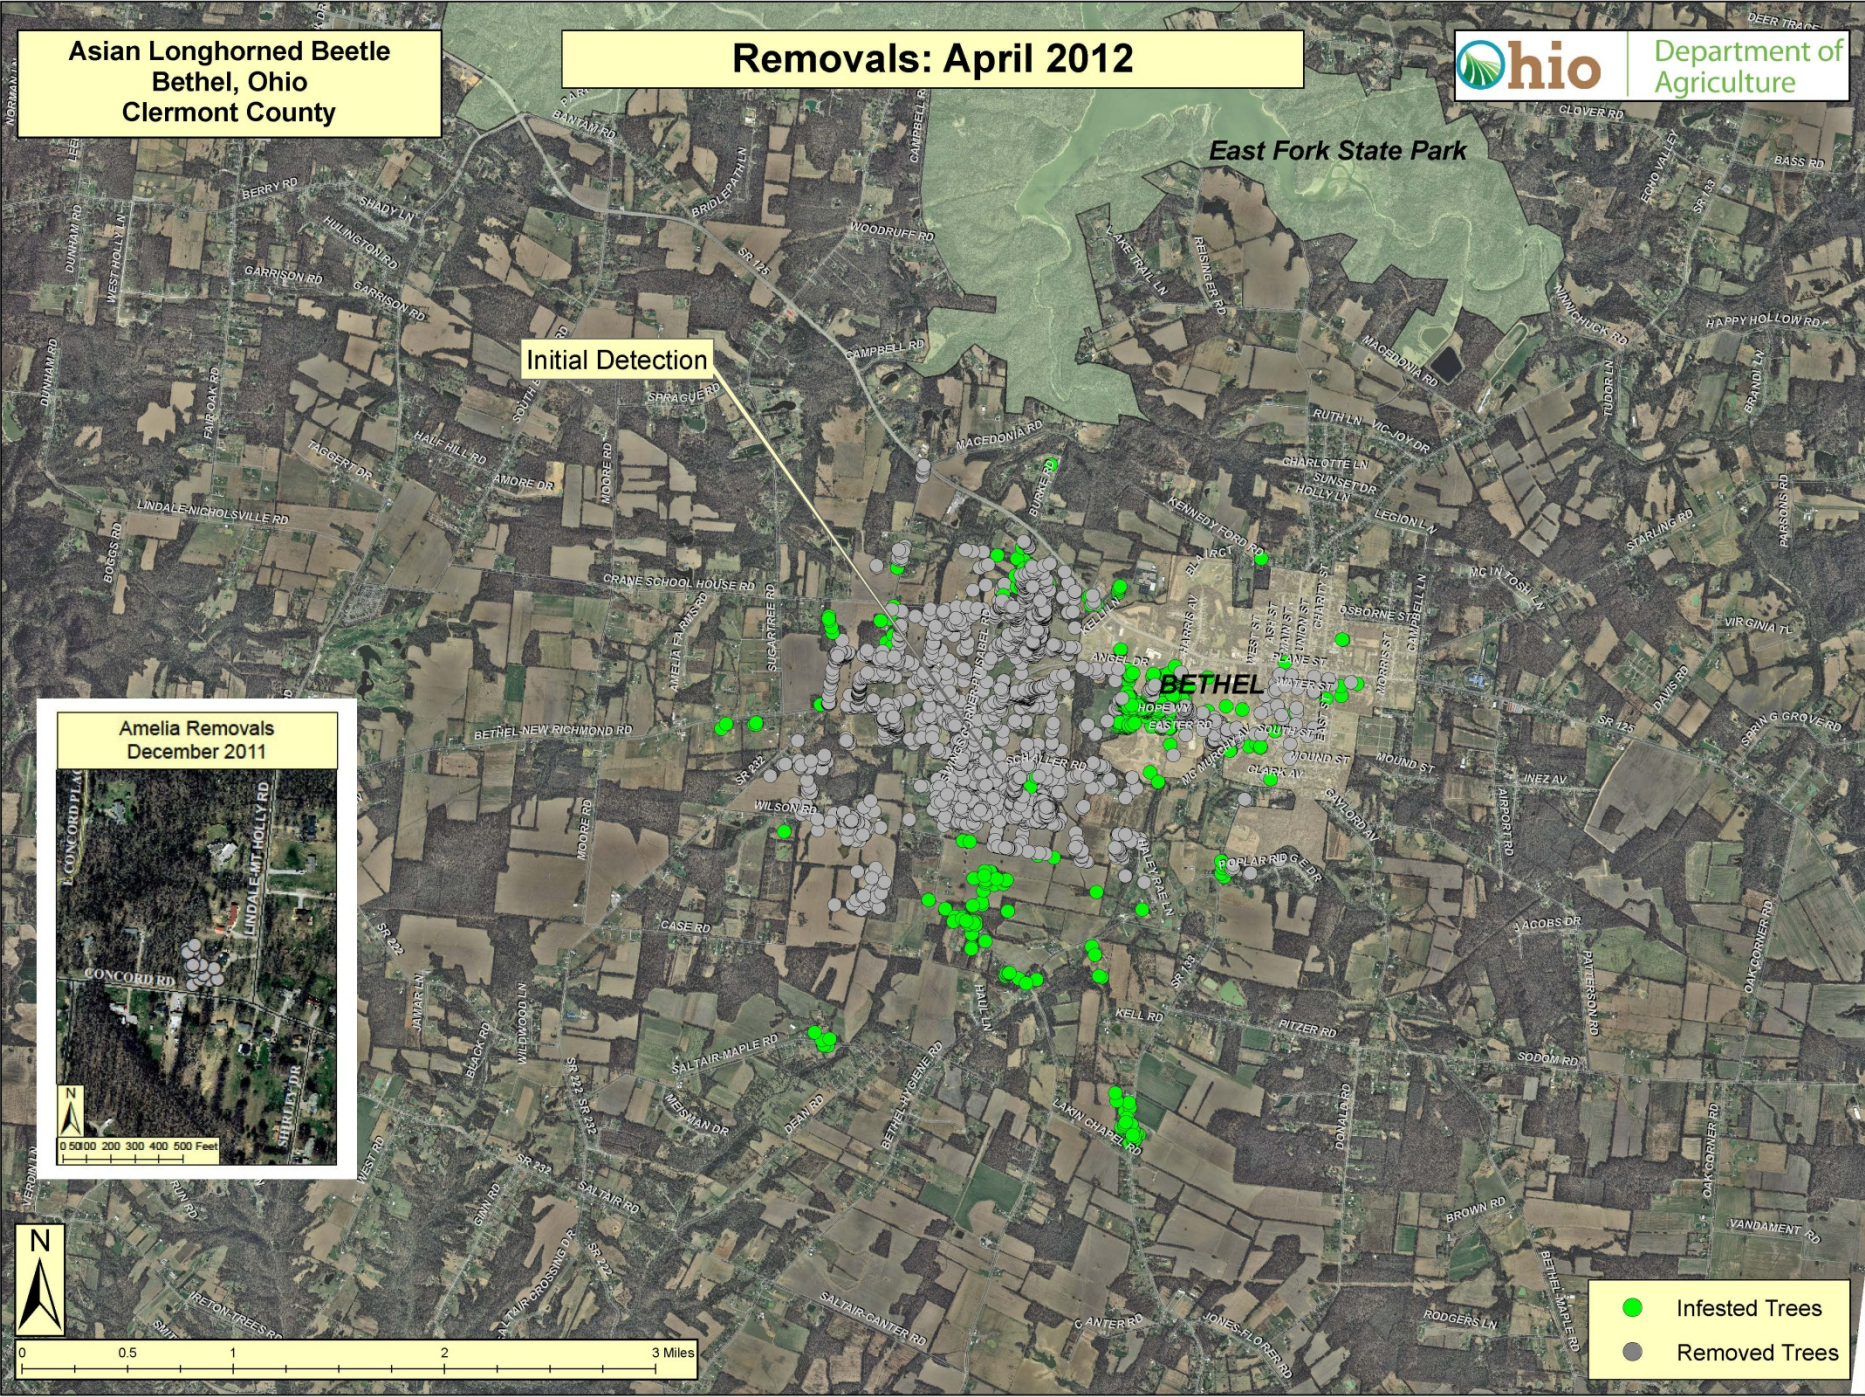

0 0.5 1 2 3 Miles

- Infested Trees
- Removed Trees