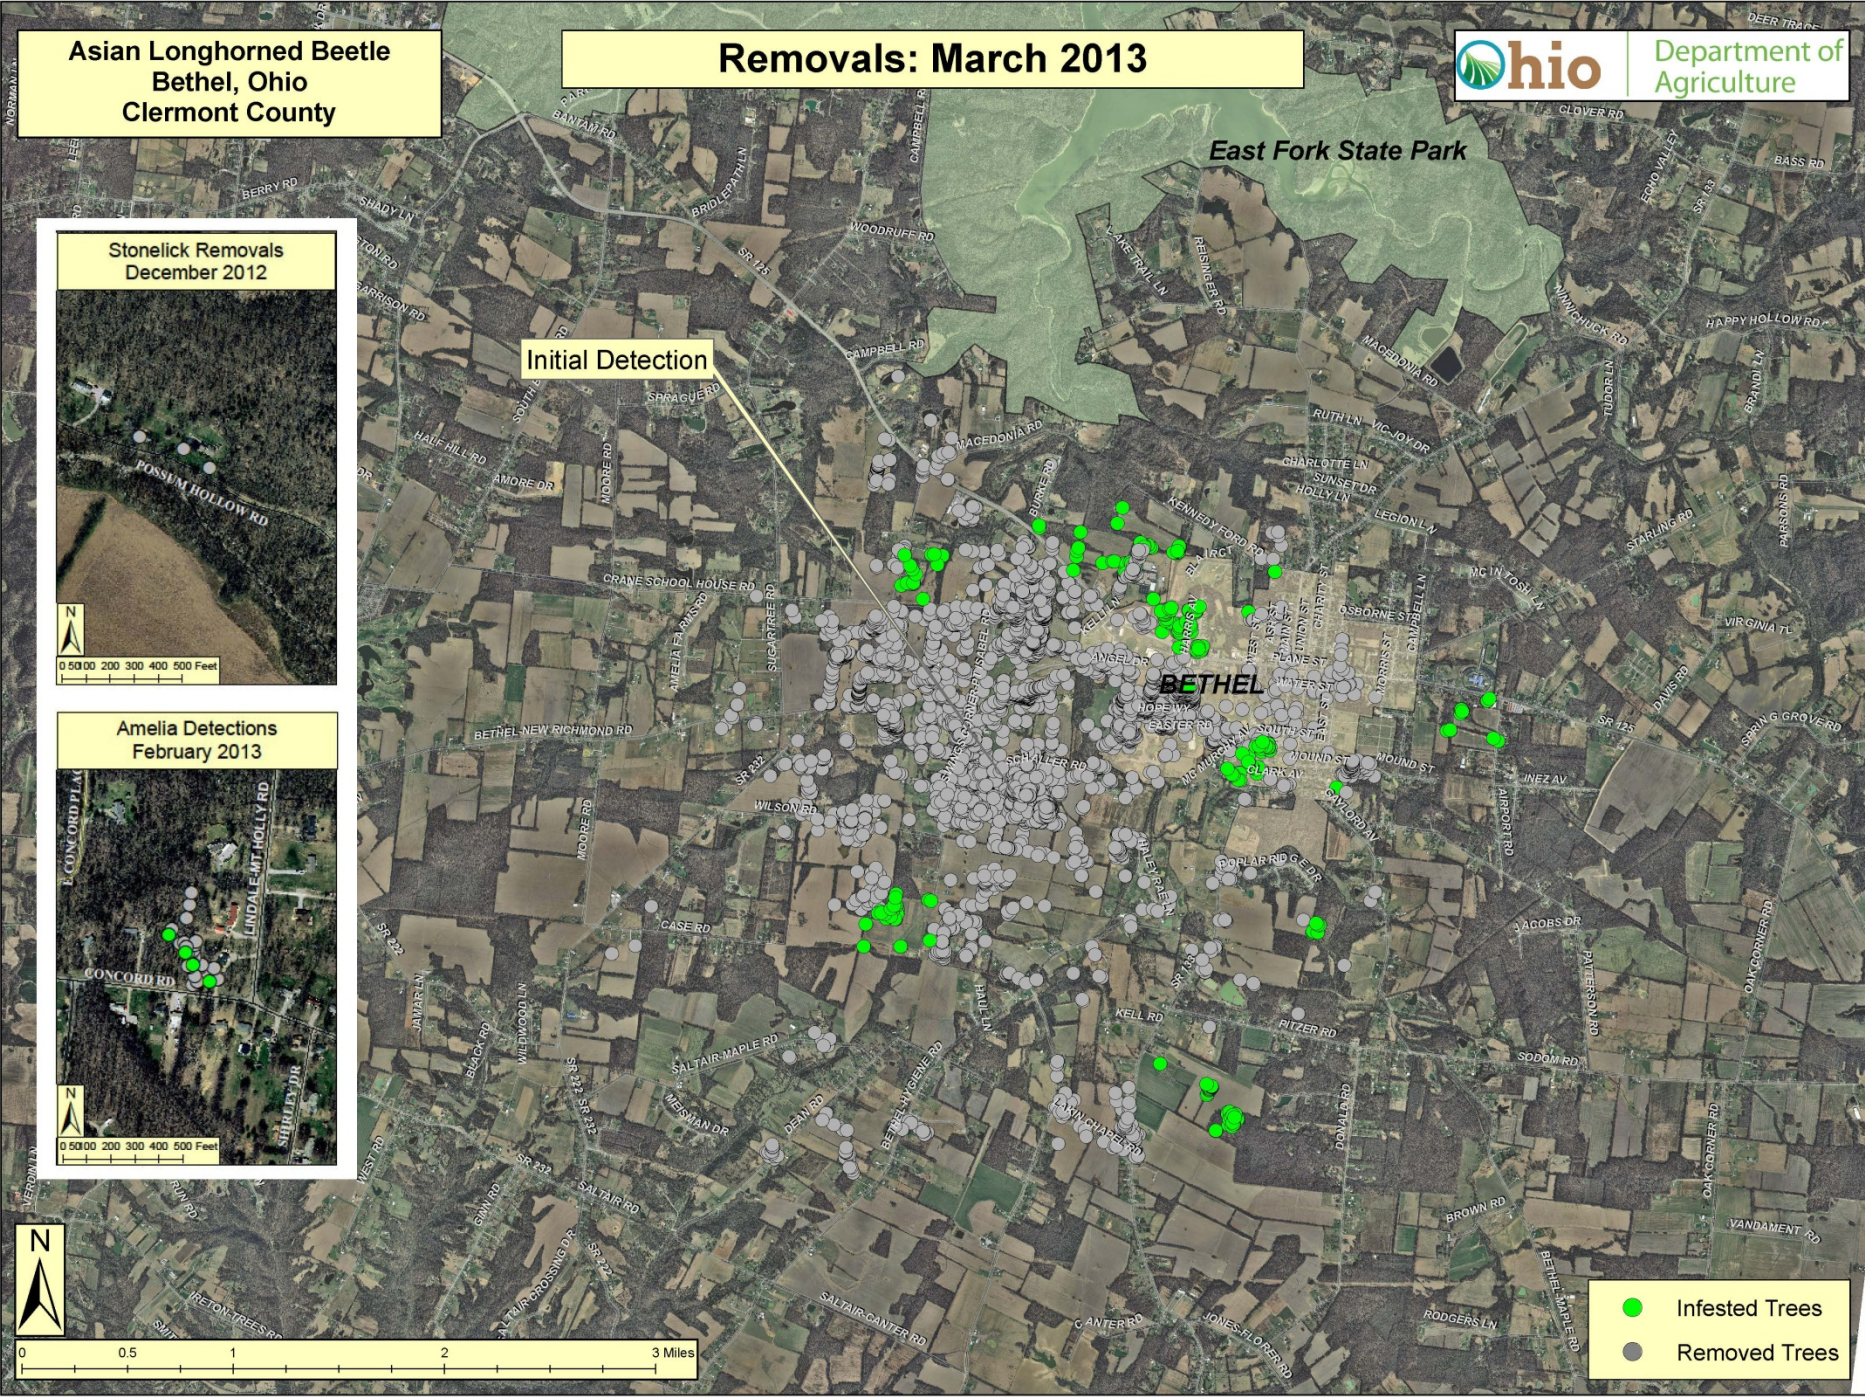

East Fork State Park

Initial Detection

Stonelick Removals  
December 2012

Amelia Detections  
February 2013

- Infested Trees
- Removed Trees

Asian Longhorned Beetle  
Bethel, Ohio  
Clermont County

Detections: April 2013