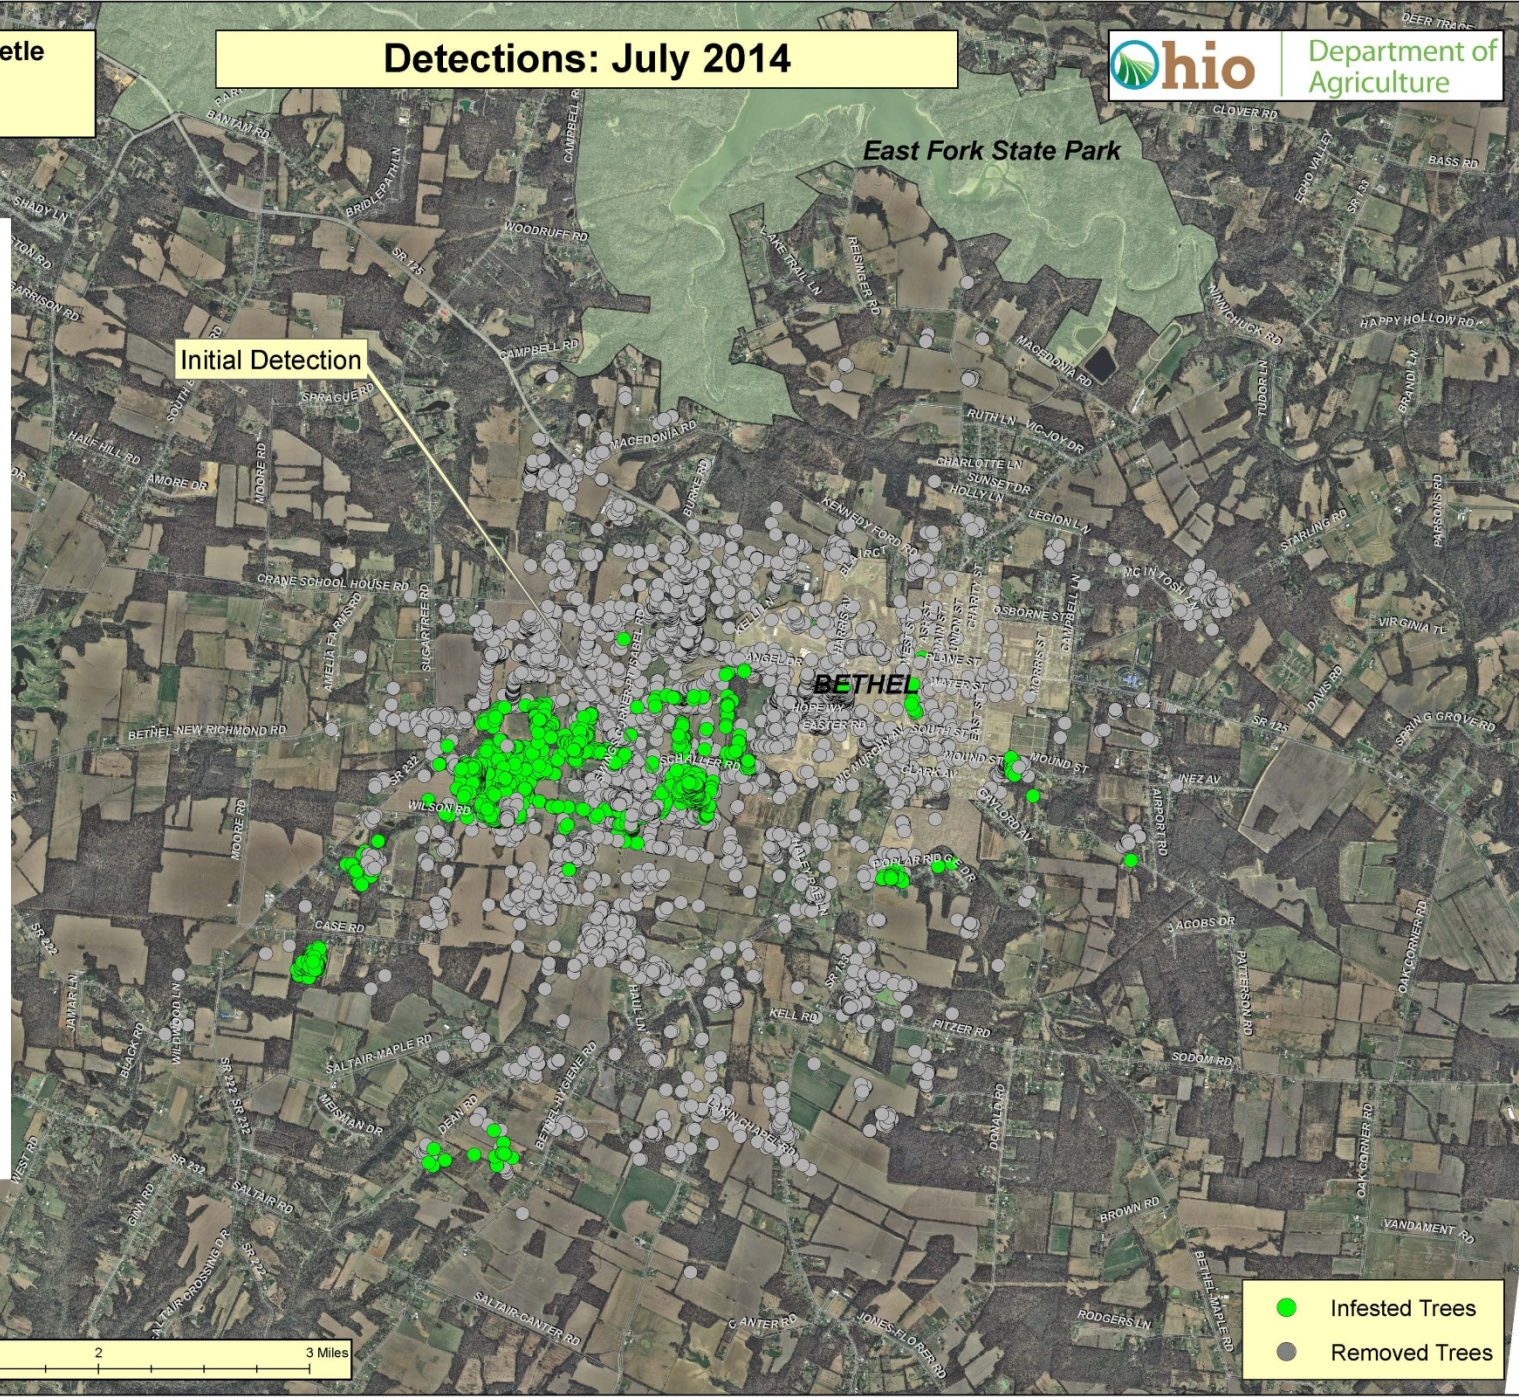

Detections: July 2014

East Fork State Park

Initial Detection

Stonelick Removes  
December 2012

Amelia Removes  
July 2013

- Infested Trees
- Removed Trees

Asian Longhorned Beetle  
Bethel, Ohio  
Clermont County