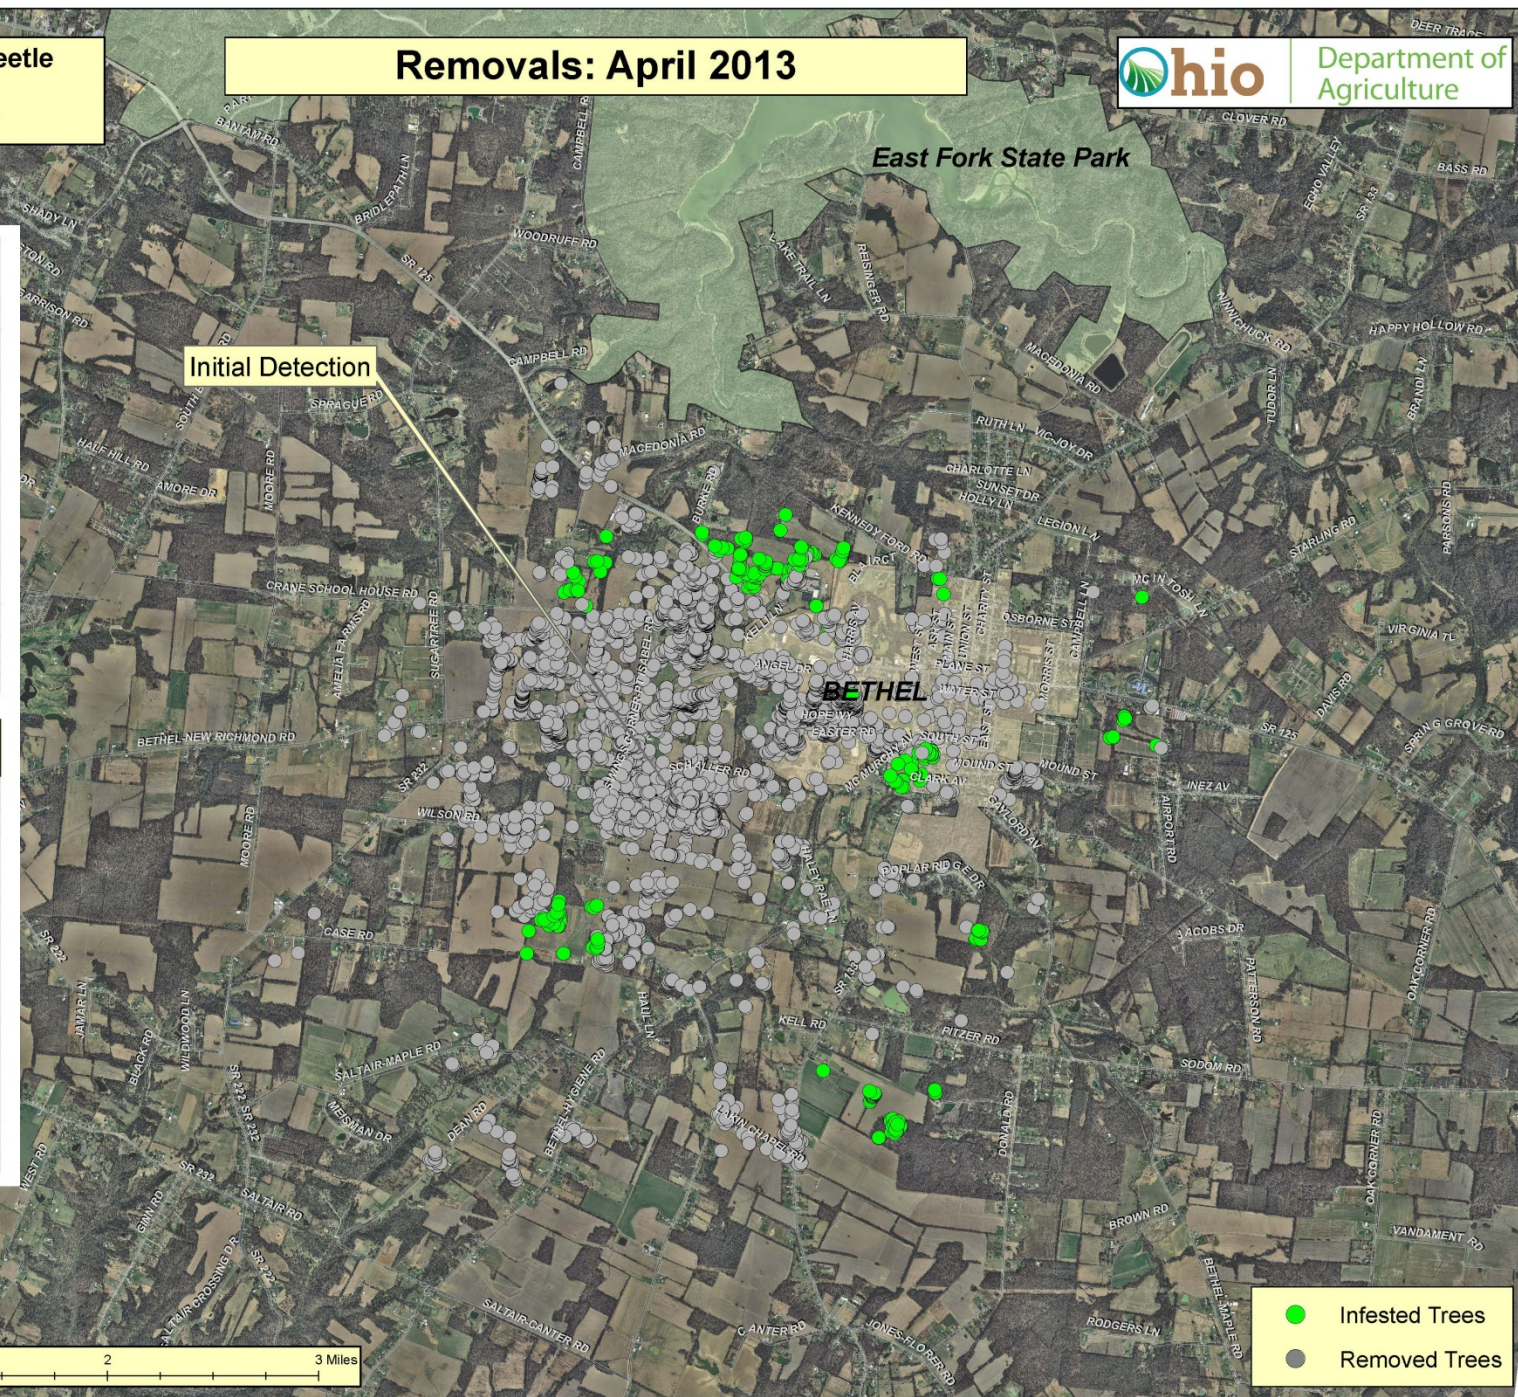

Amelia Removals
April 2013