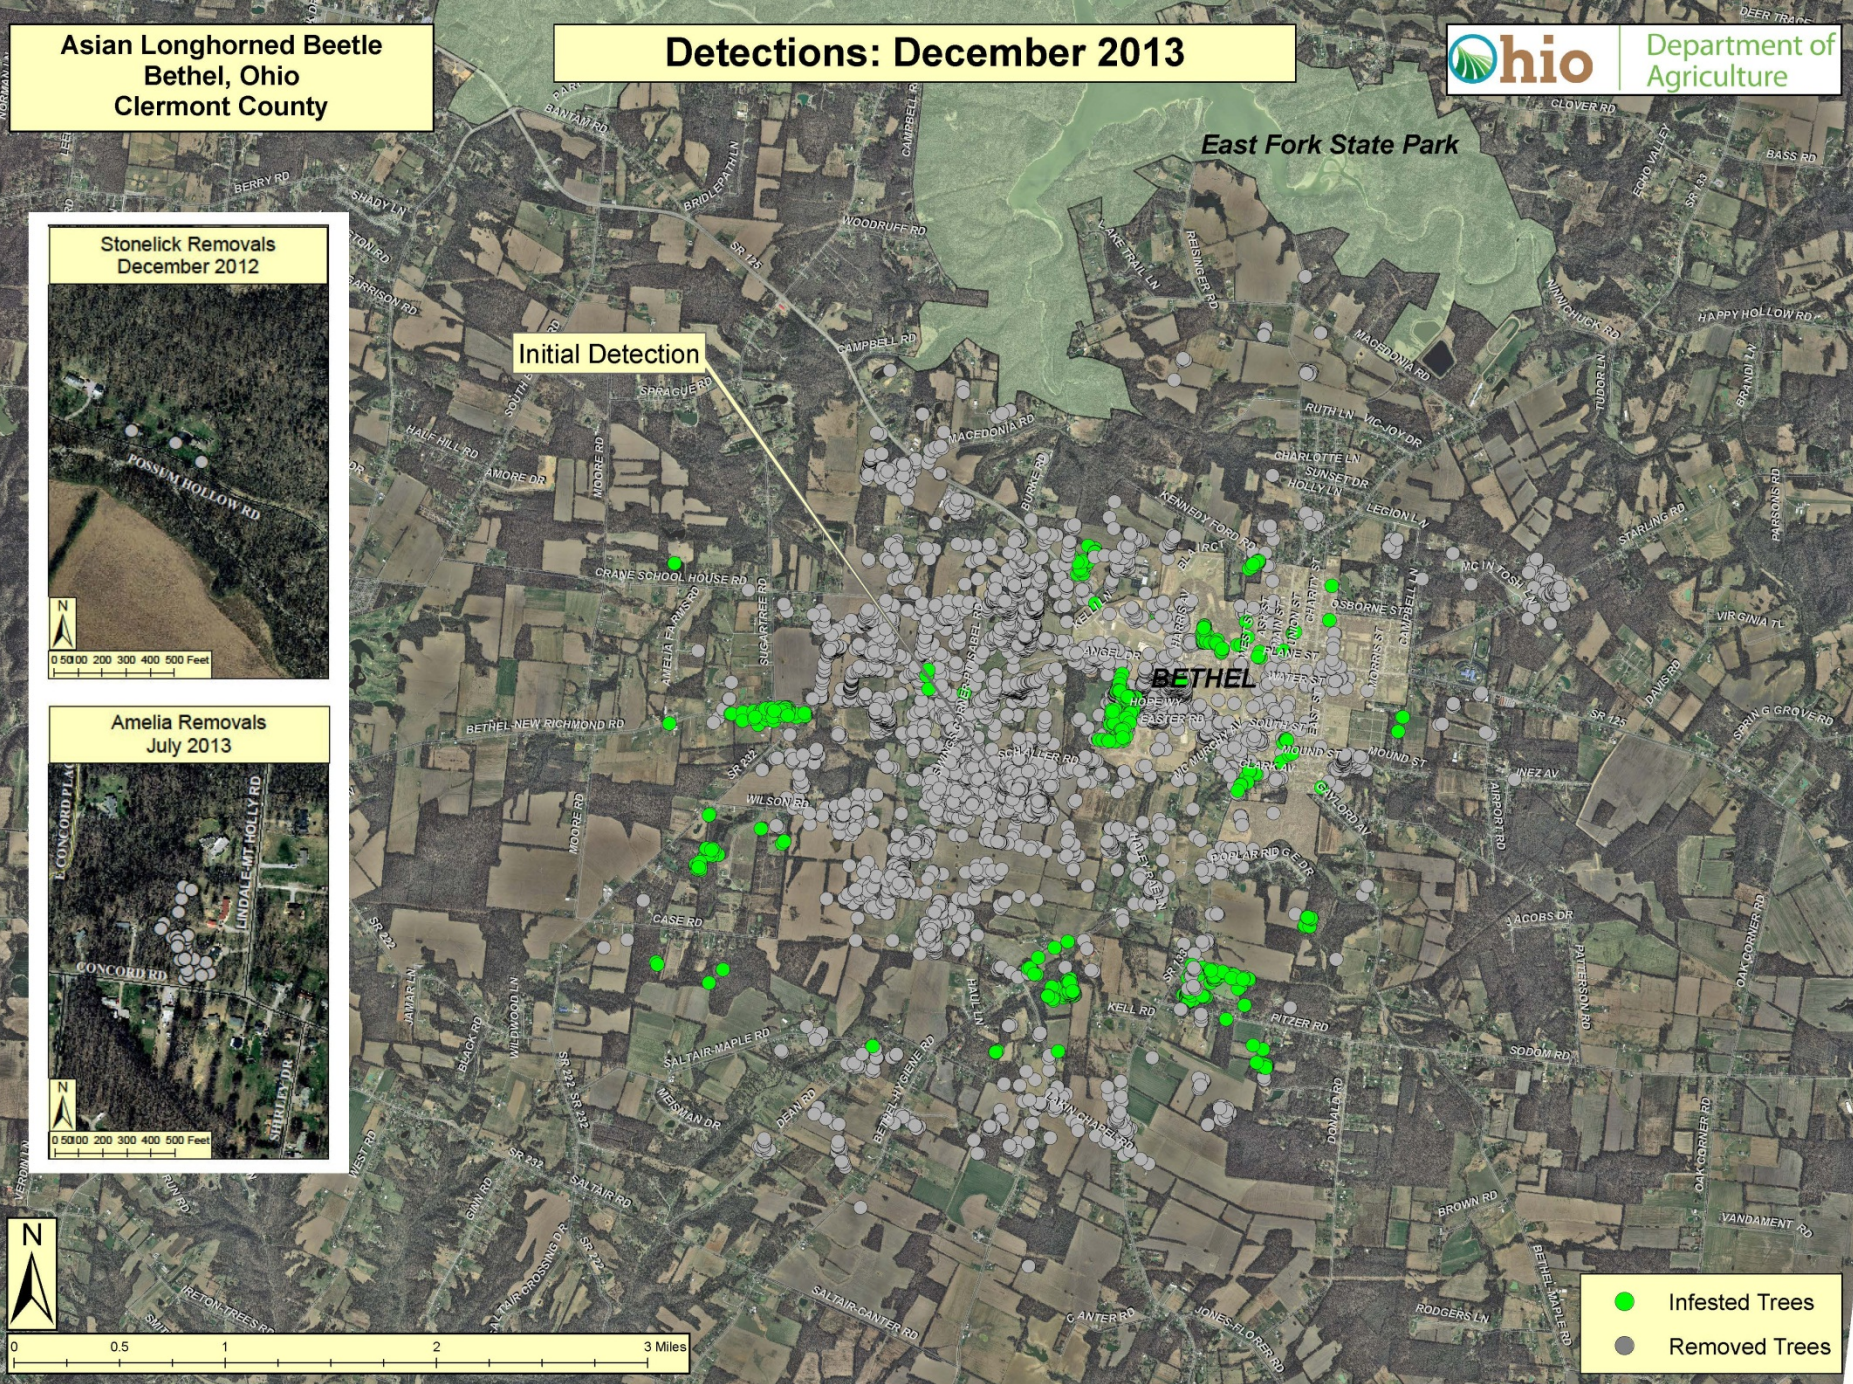

- Infested Trees
- Removed Trees