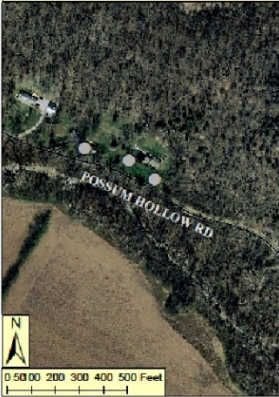

Asian Longhorned Beetle
Bethel, Ohio
Clermont County

Removals: January 2015

East Fork State Park

Initial Detection

Stonelick Removals
December 2012