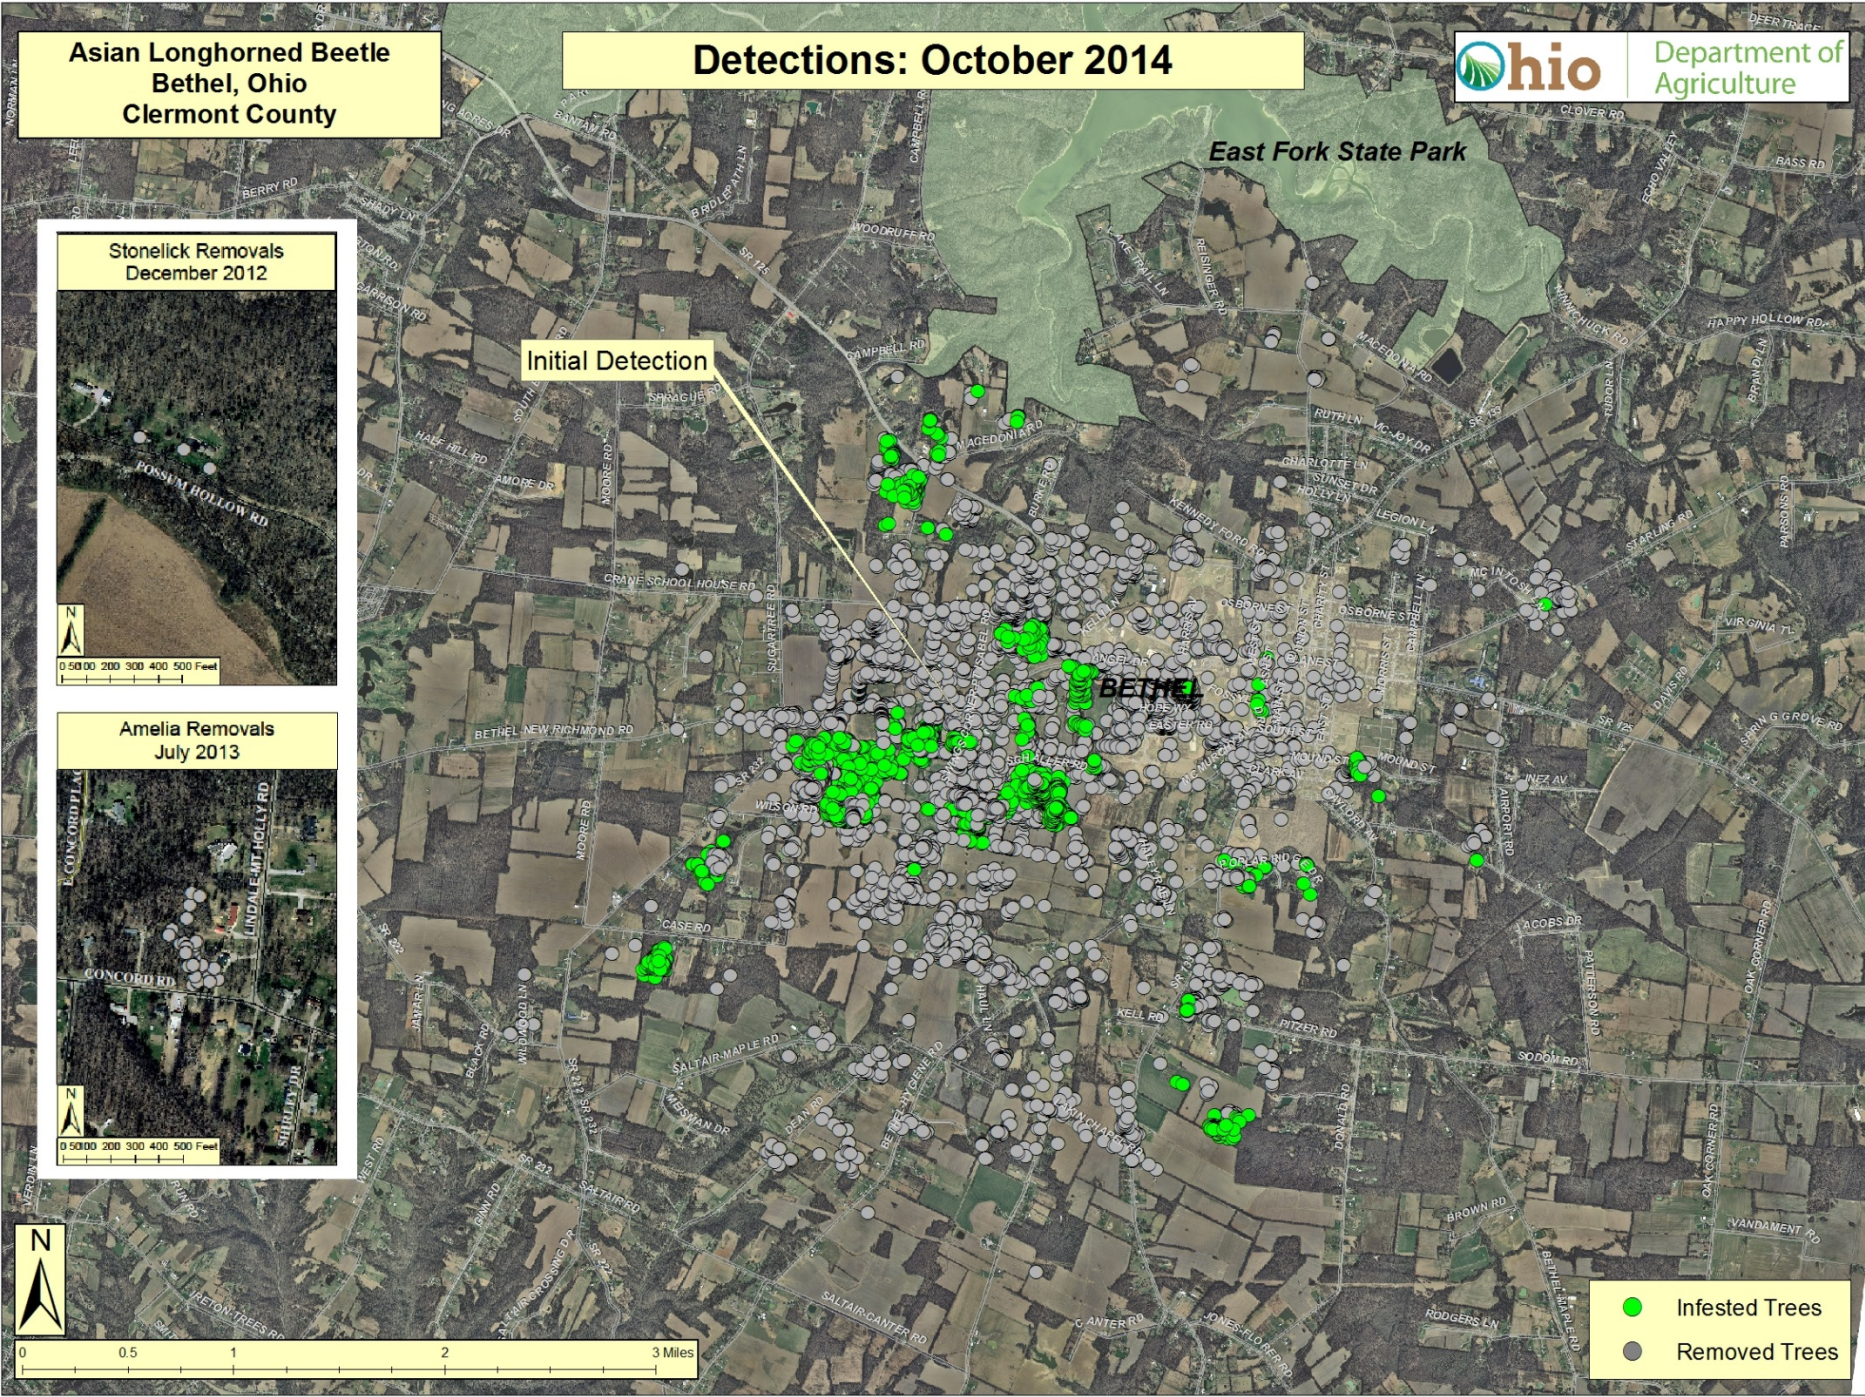

Amelia Removes
July 2013