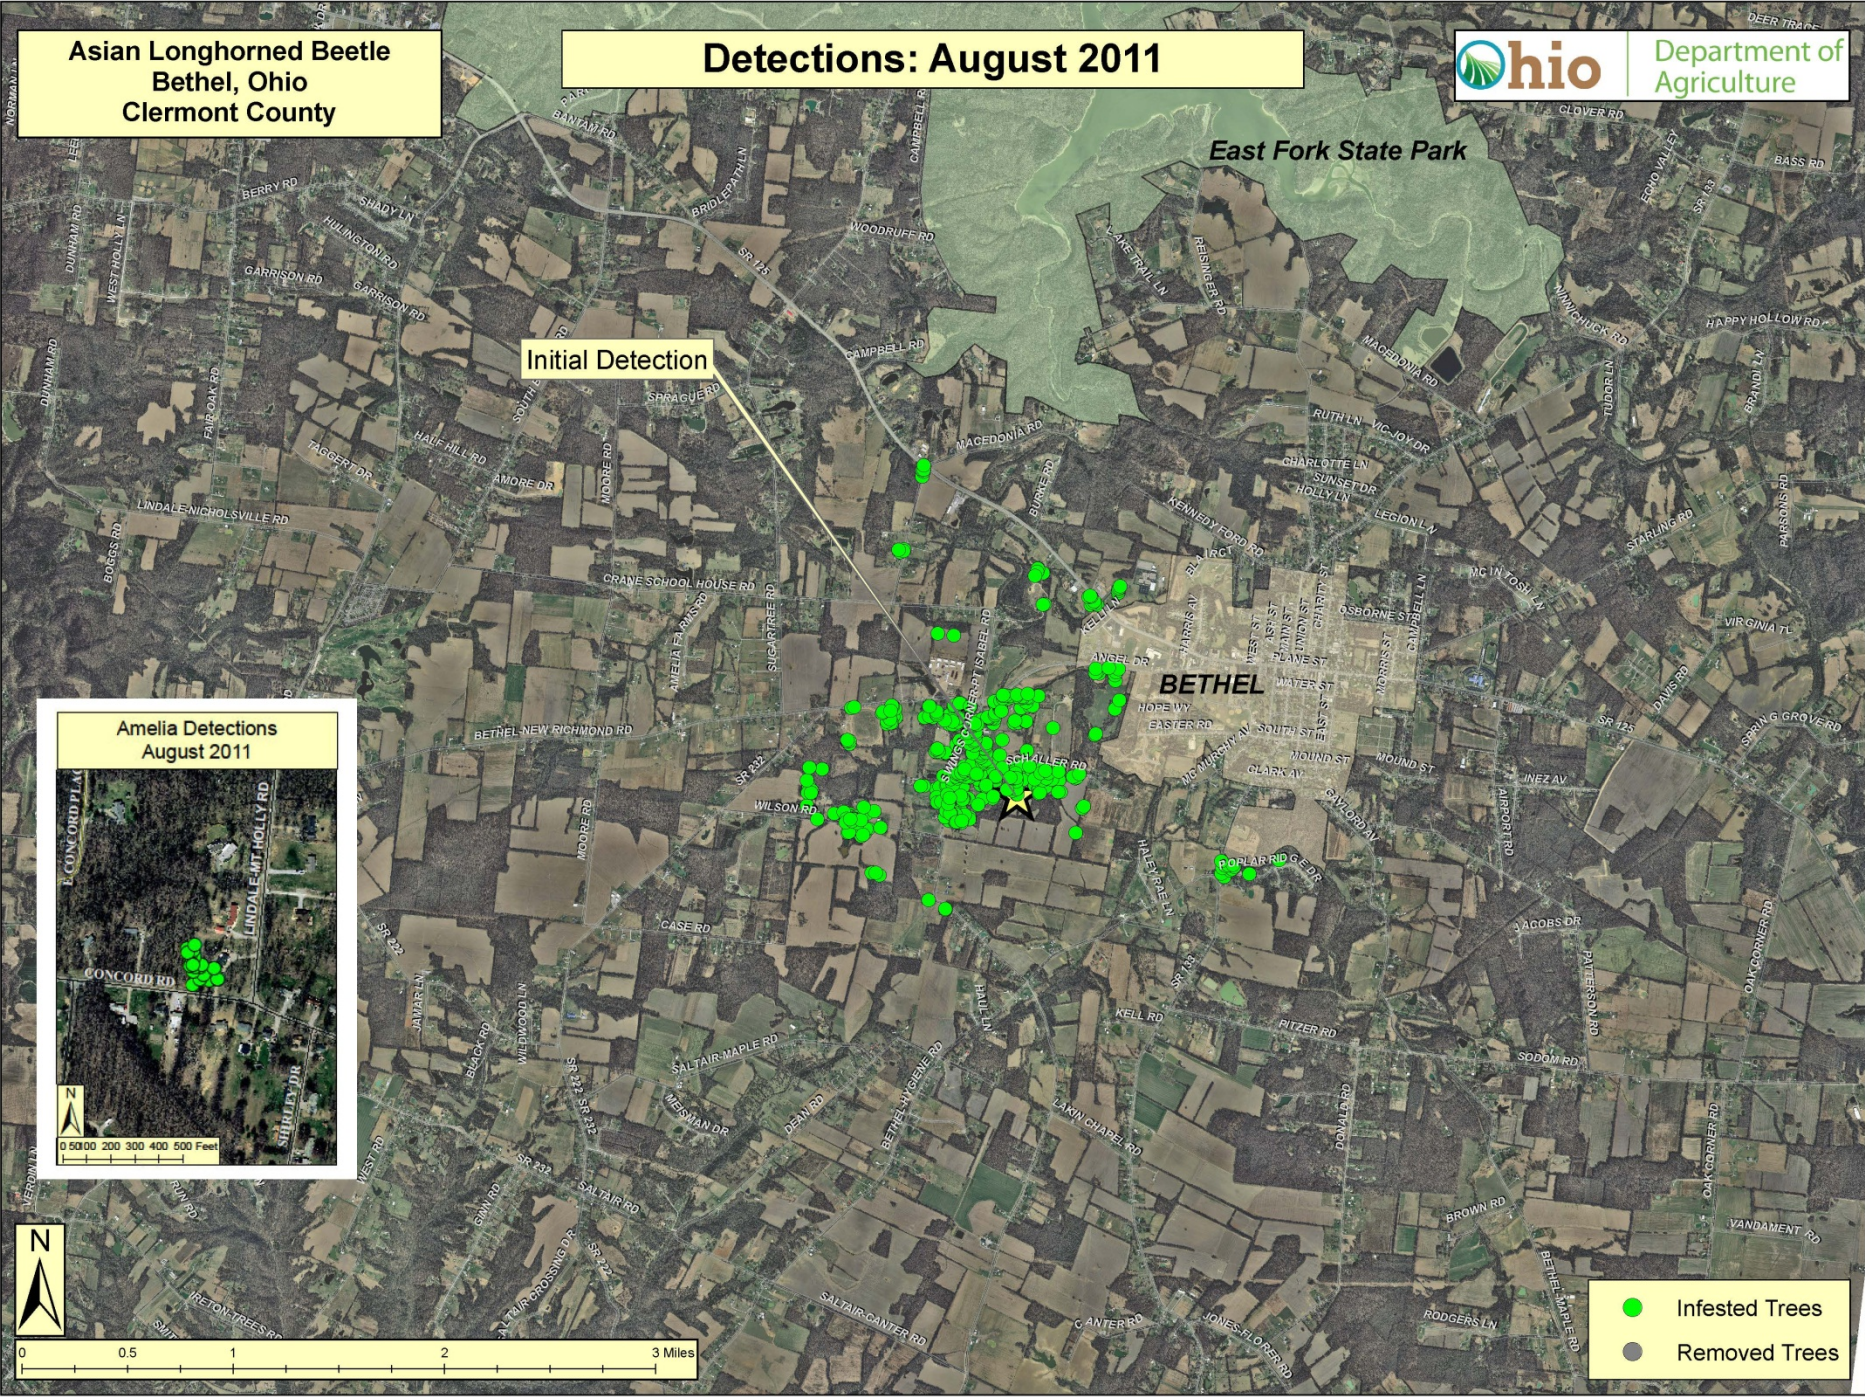

**Asian Longhorned Beetle  
Bethel, Ohio  
Clermont County**

**Detections: August 2011**

**East Fork State Park**

**Initial Detection**

**BETHEL**

**Amelia Detections  
August 2011**

-  Infested Trees
-  Removed Trees