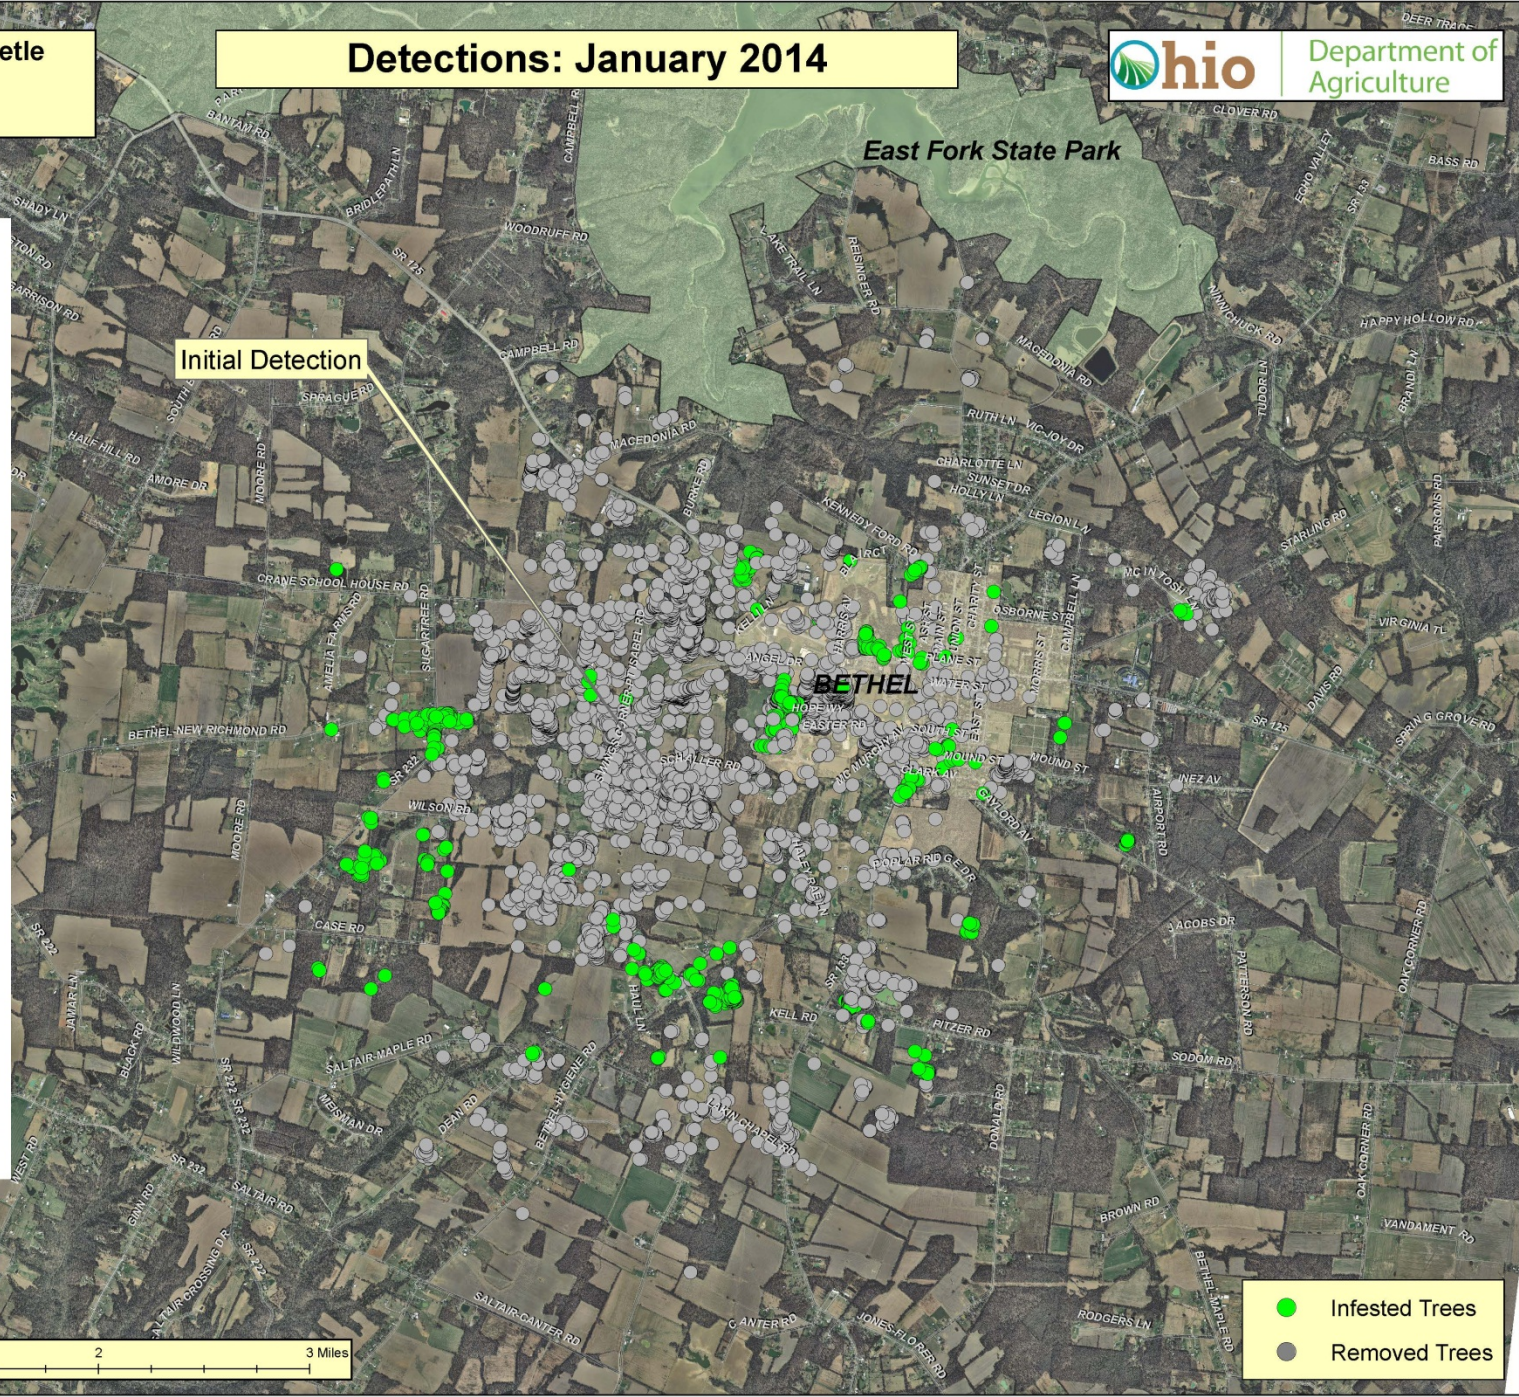

Amelia Removes
July 2013

- Infested Trees
- Removed Trees