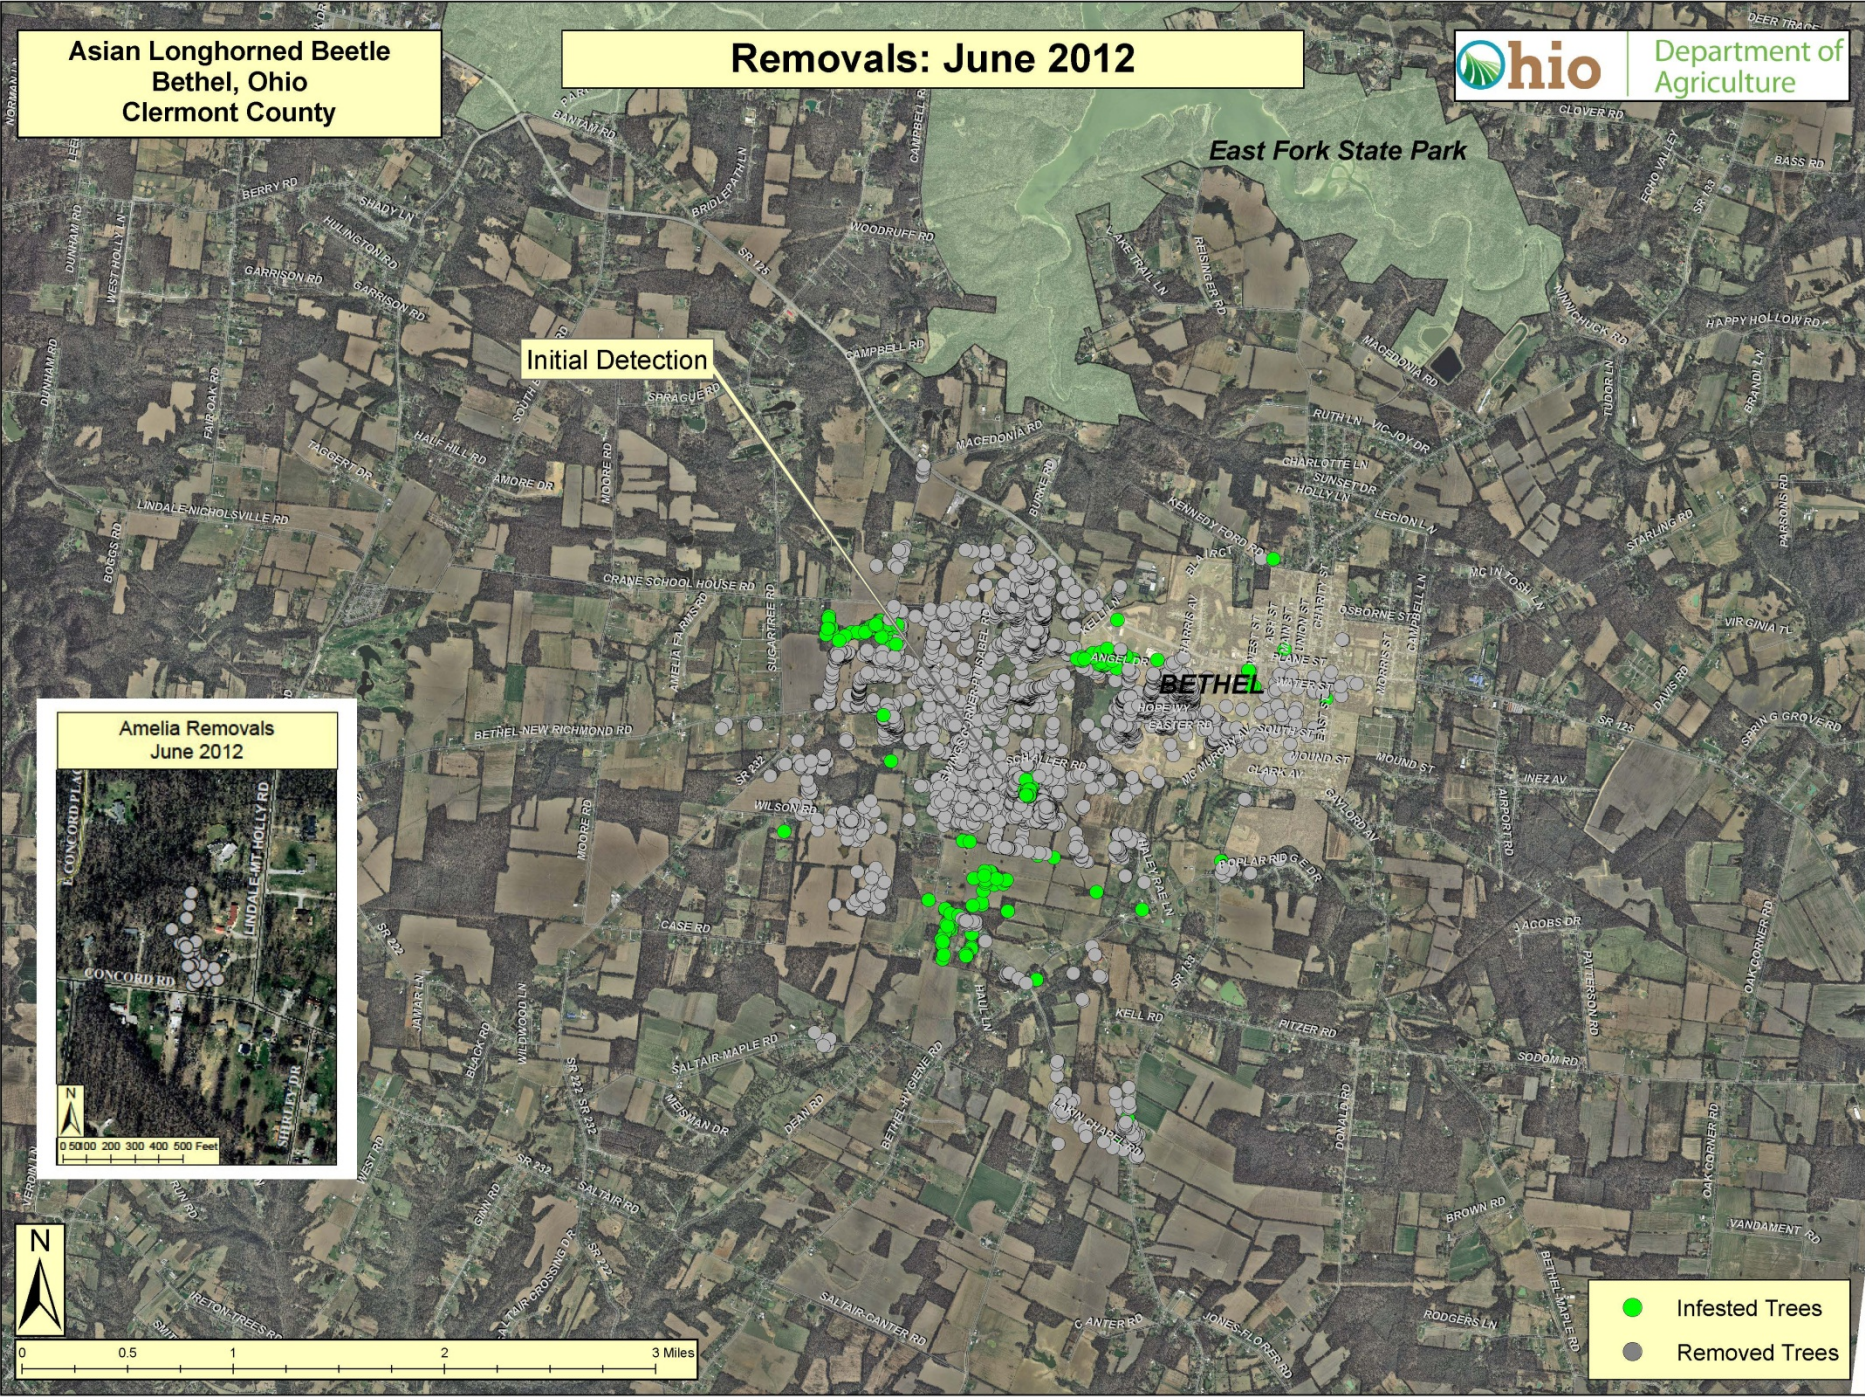

0 0.5 1 2 3 Miles

- Infested Trees
- Removed Trees