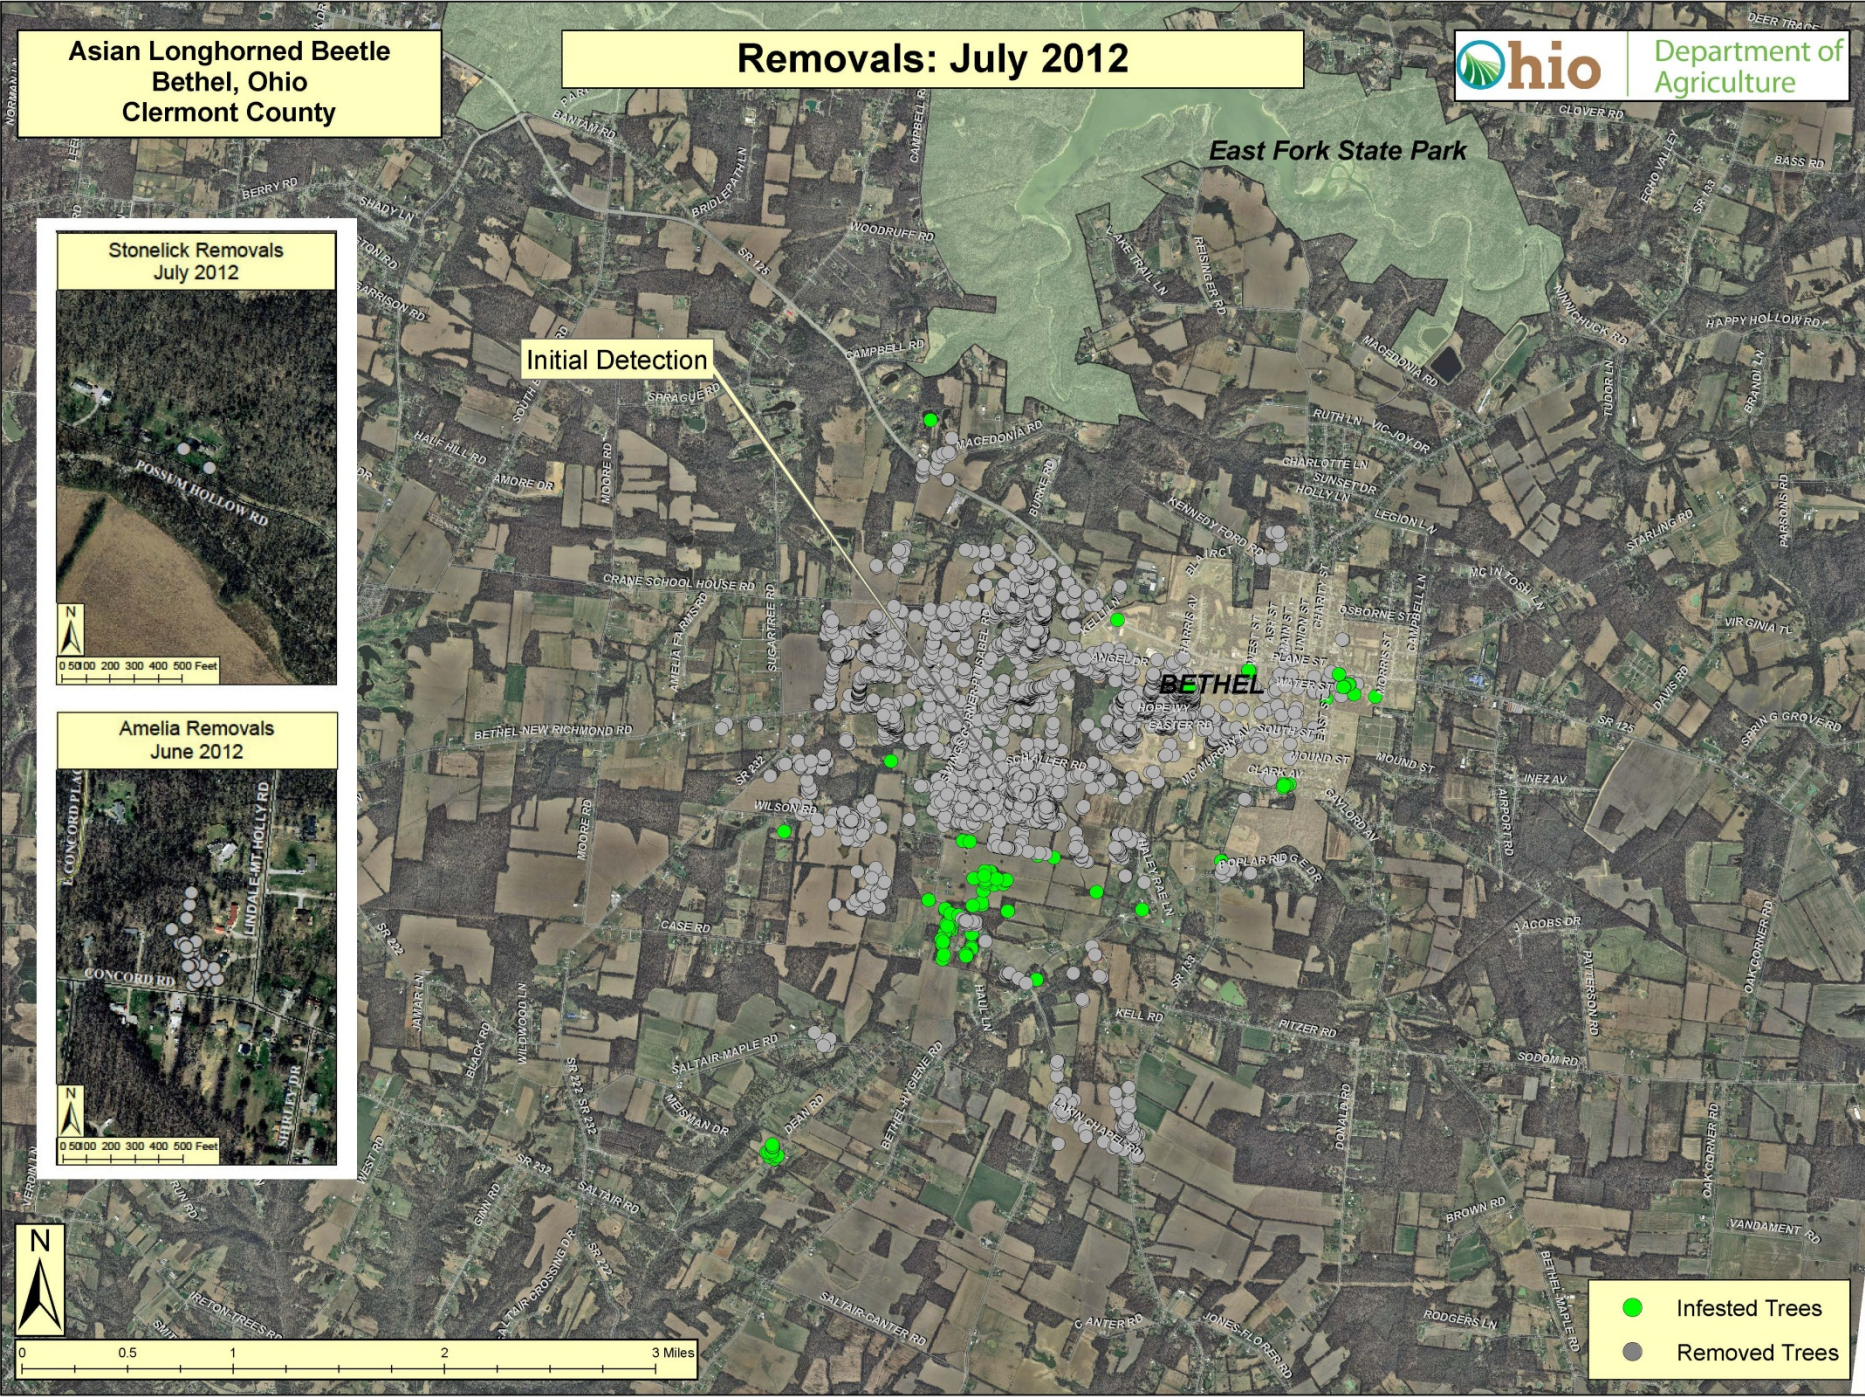

- Infested Trees
- Removed Trees

Asian Longhorned Beetle  
Bethel, Ohio  
Clermont County

Removals: July 2012

East Fork State Park

Initial Detection

BETHEL

Stonelick Removals  
July 2012

Amelia Removals  
June 2012