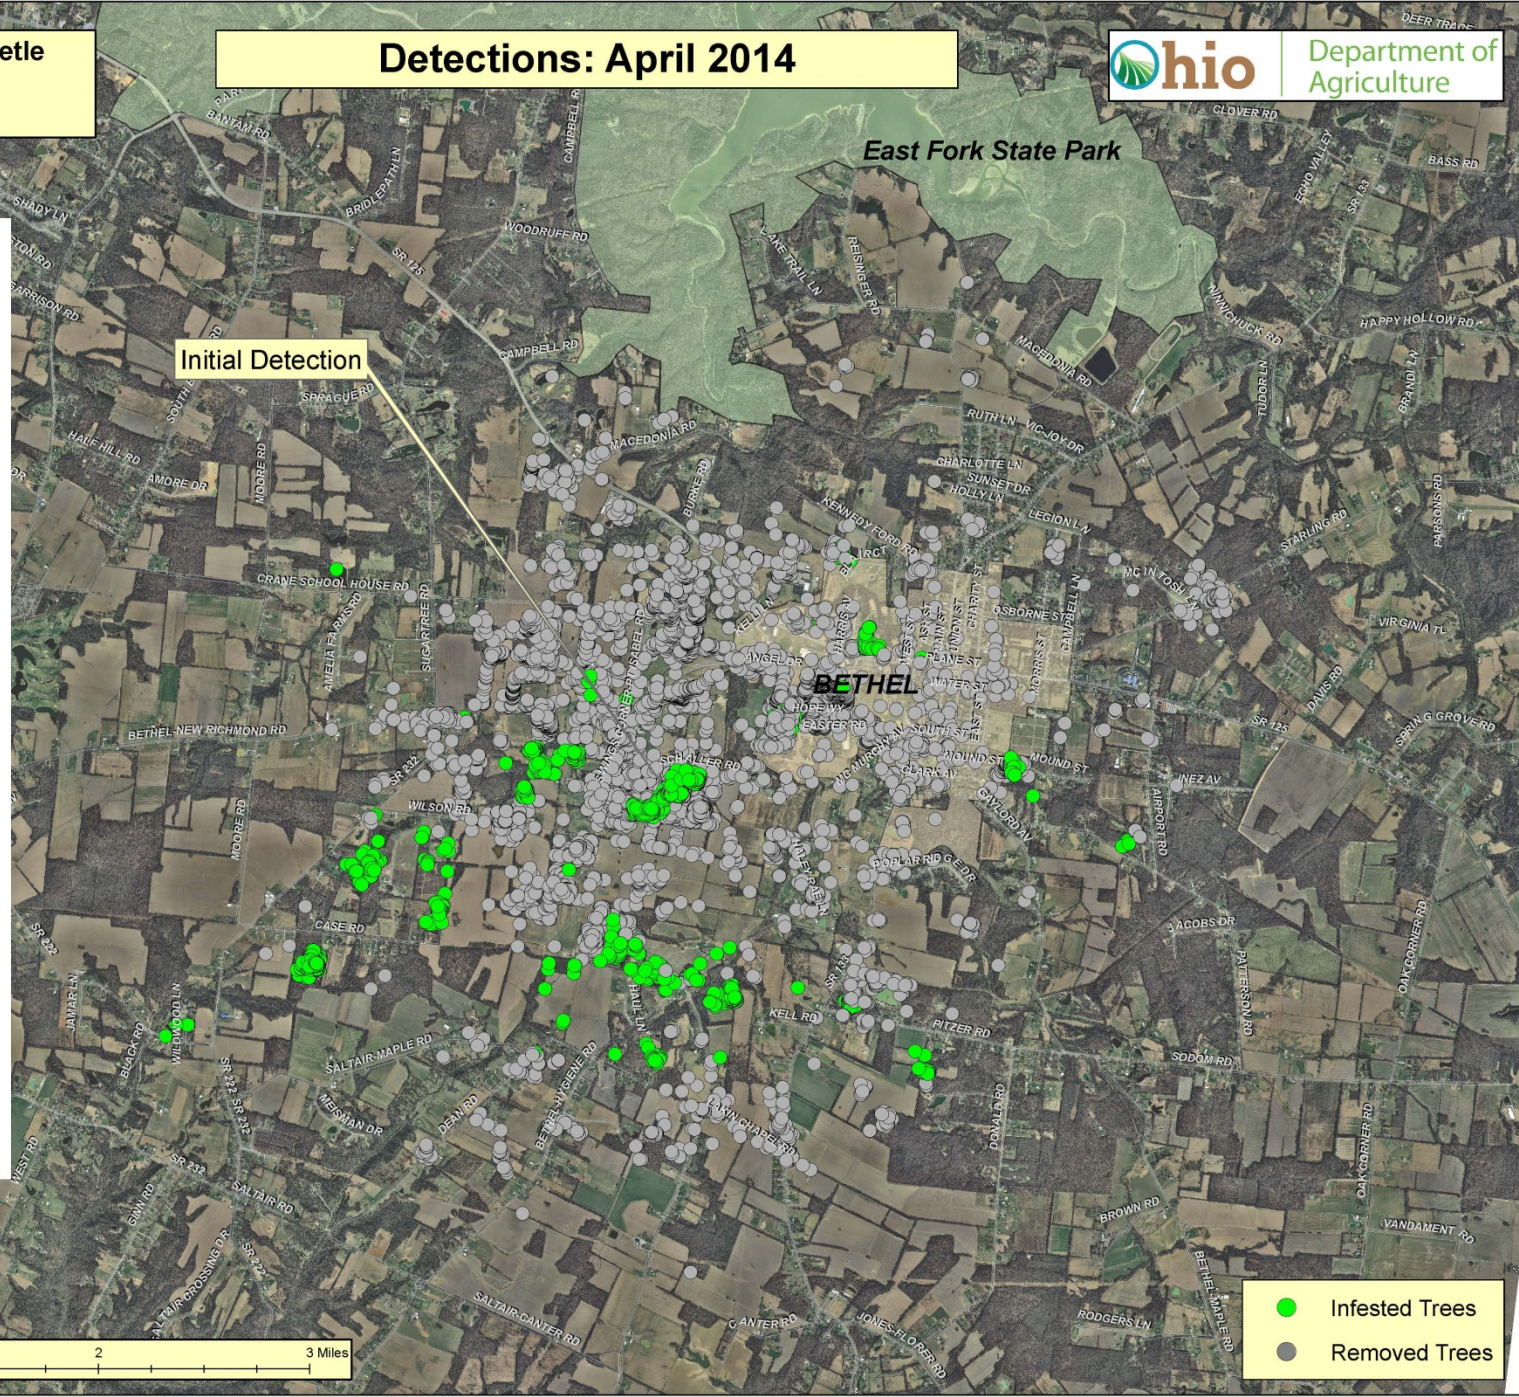

Amelia Removes
July 2013