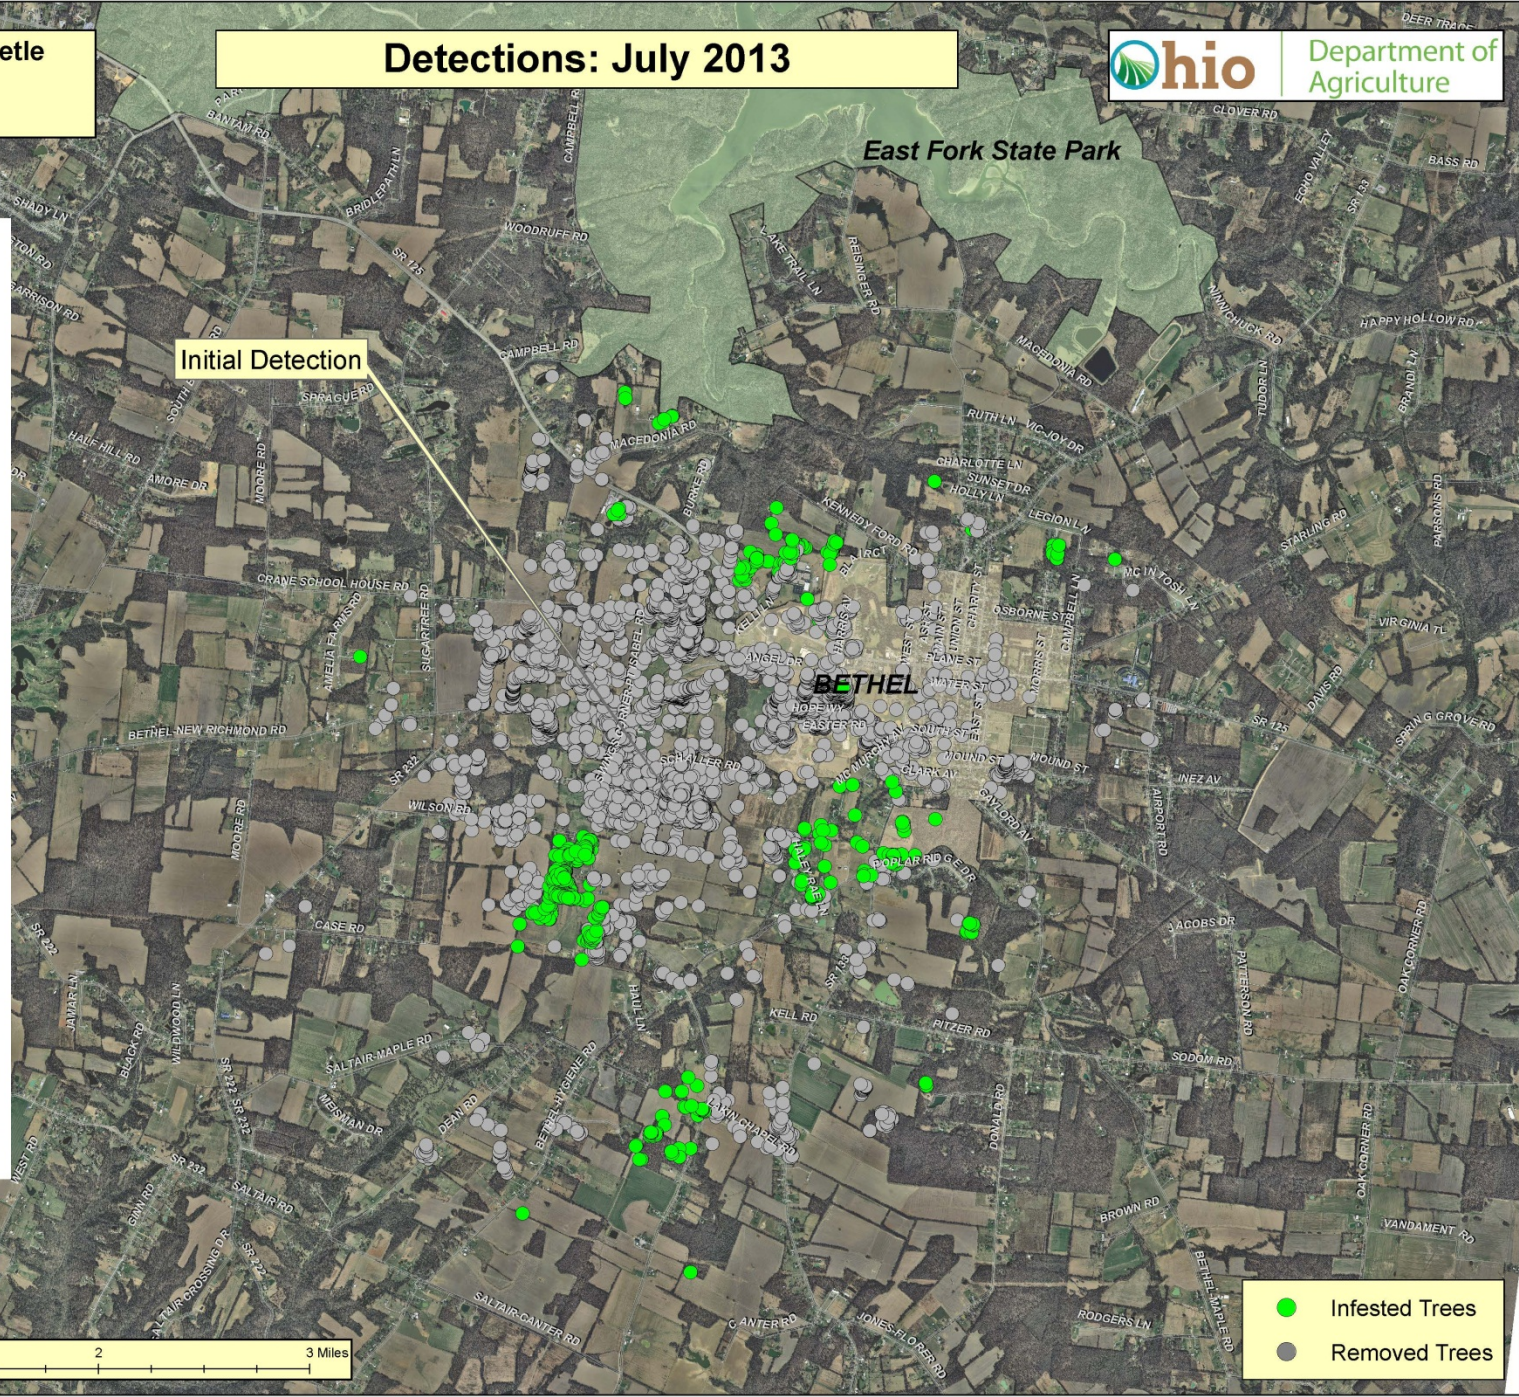

Amelia Removals  
April 2013

**Asian Longhorned Beetle  
Bethel, Ohio  
Clermont County**

**Detections: July 2013**

**East Fork State Park**

**Initial Detection**

**Stonelick Removes  
December 2012**

**Amelia Detections  
July 2013**