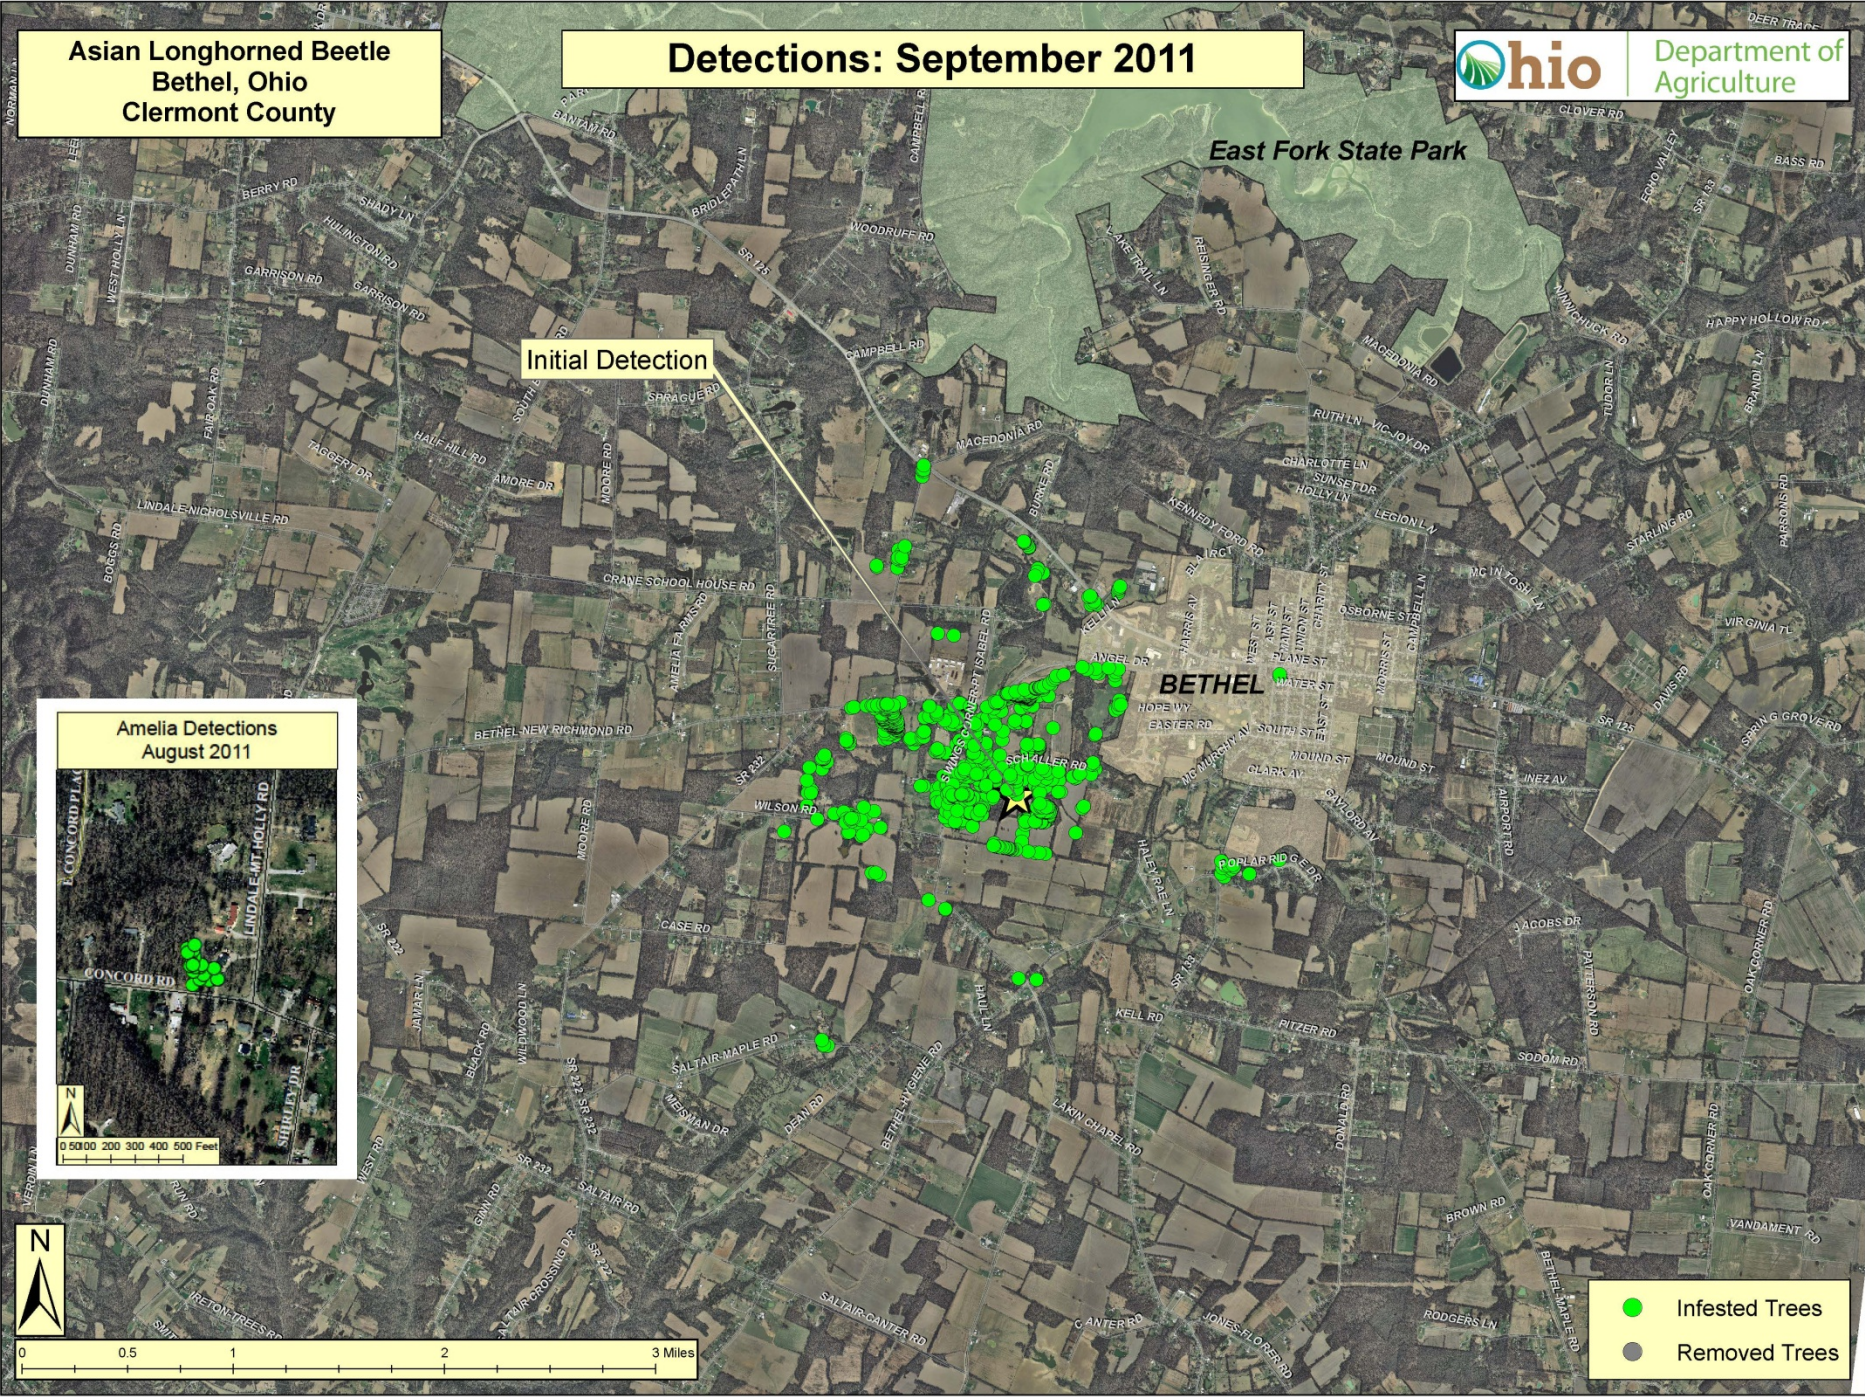

Asian Longhorned Beetle  
Bethel, Ohio  
Clermont County

Detections: September 2011

East Fork State Park

Initial Detection

BETHEL

Amelia Detections  
August 2011

- Infested Trees
- Removed Trees

Asian Longhorned Beetle  
Bethel, Ohio  
Clermont County