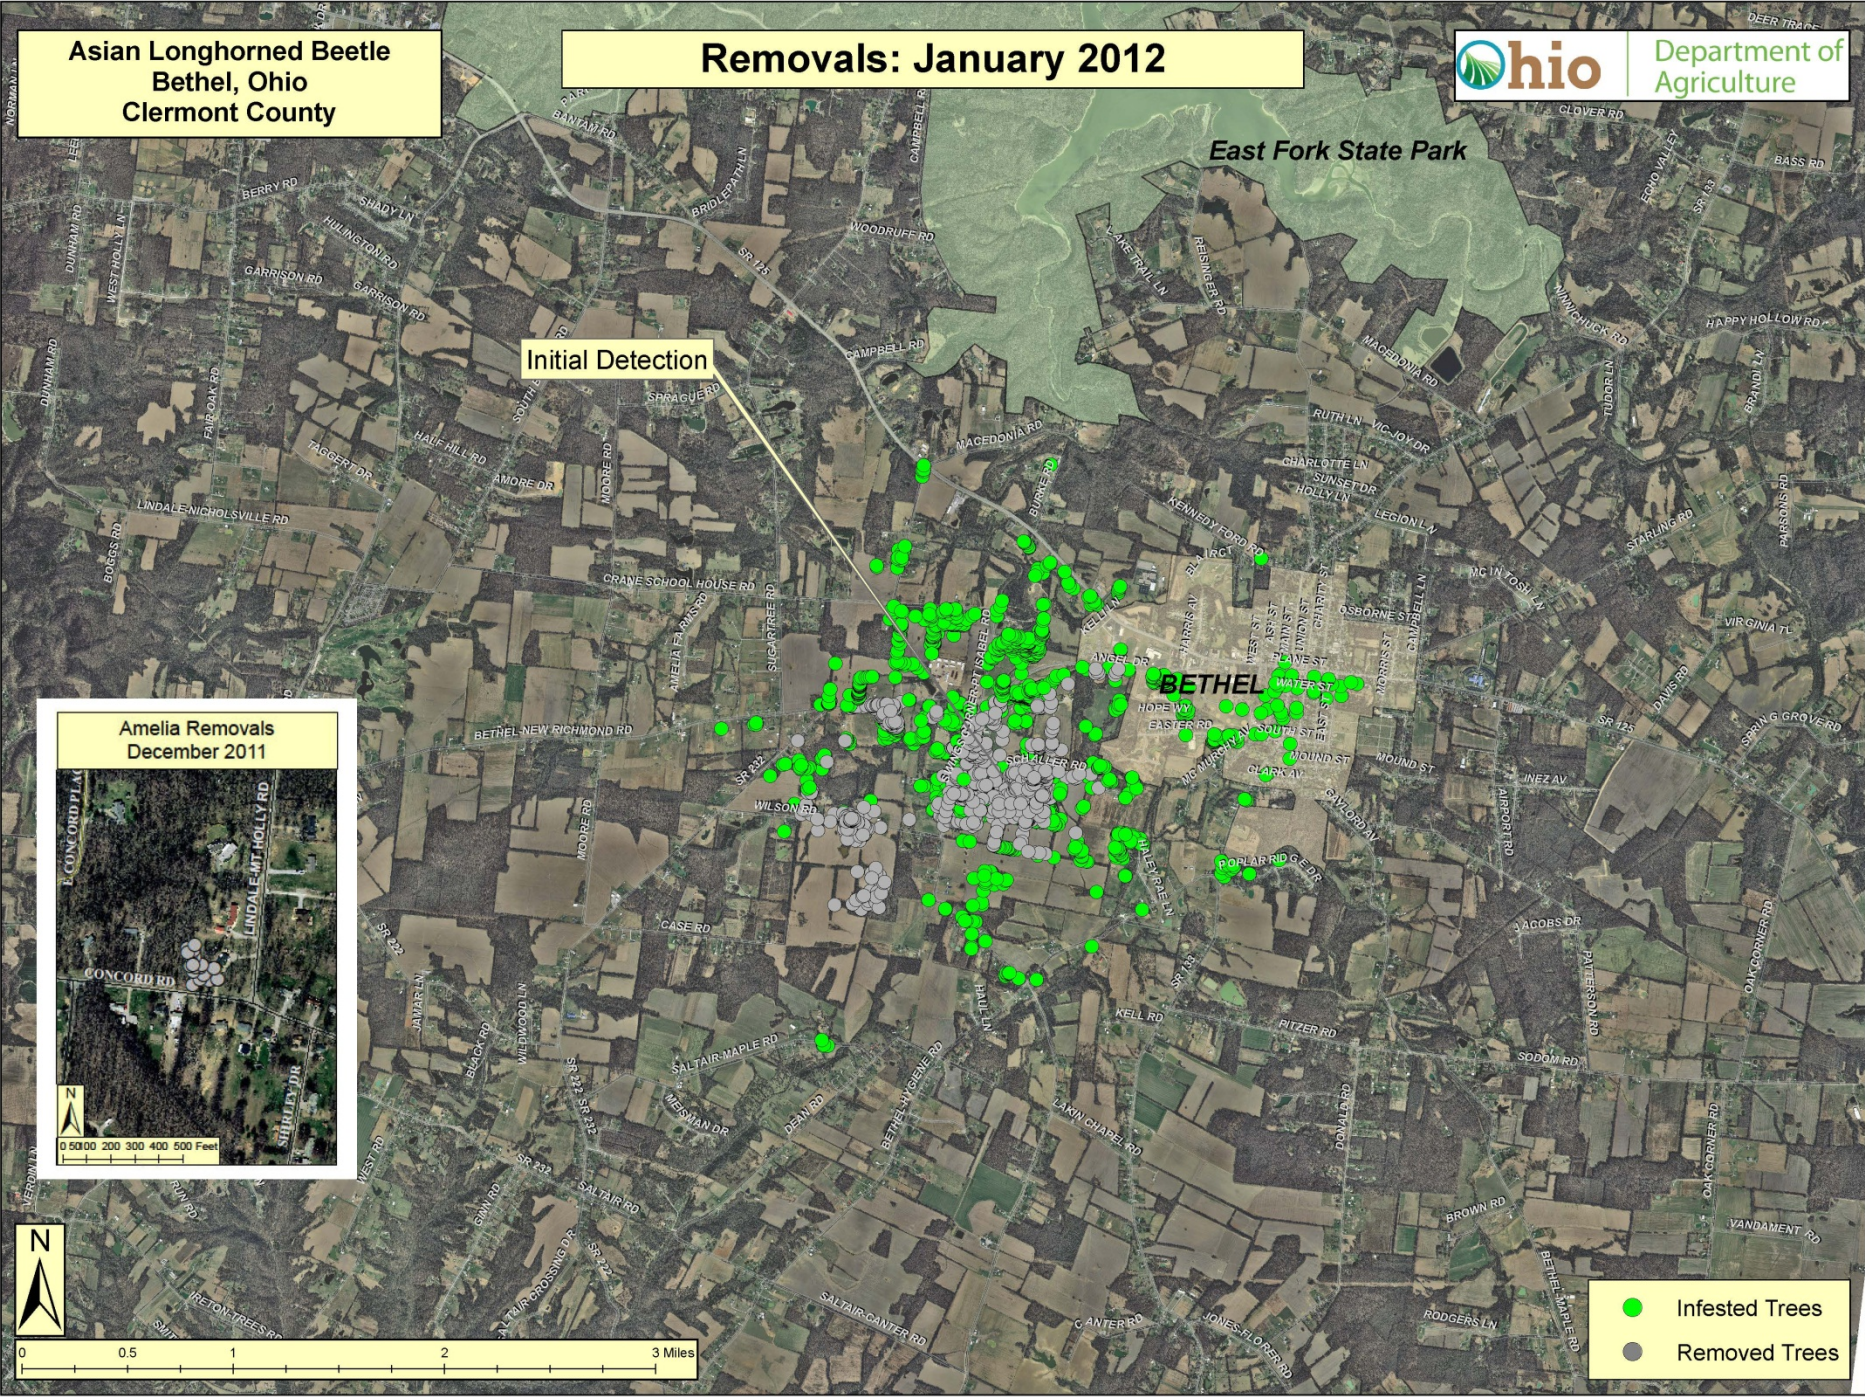

- Infested Trees
- Removed Trees