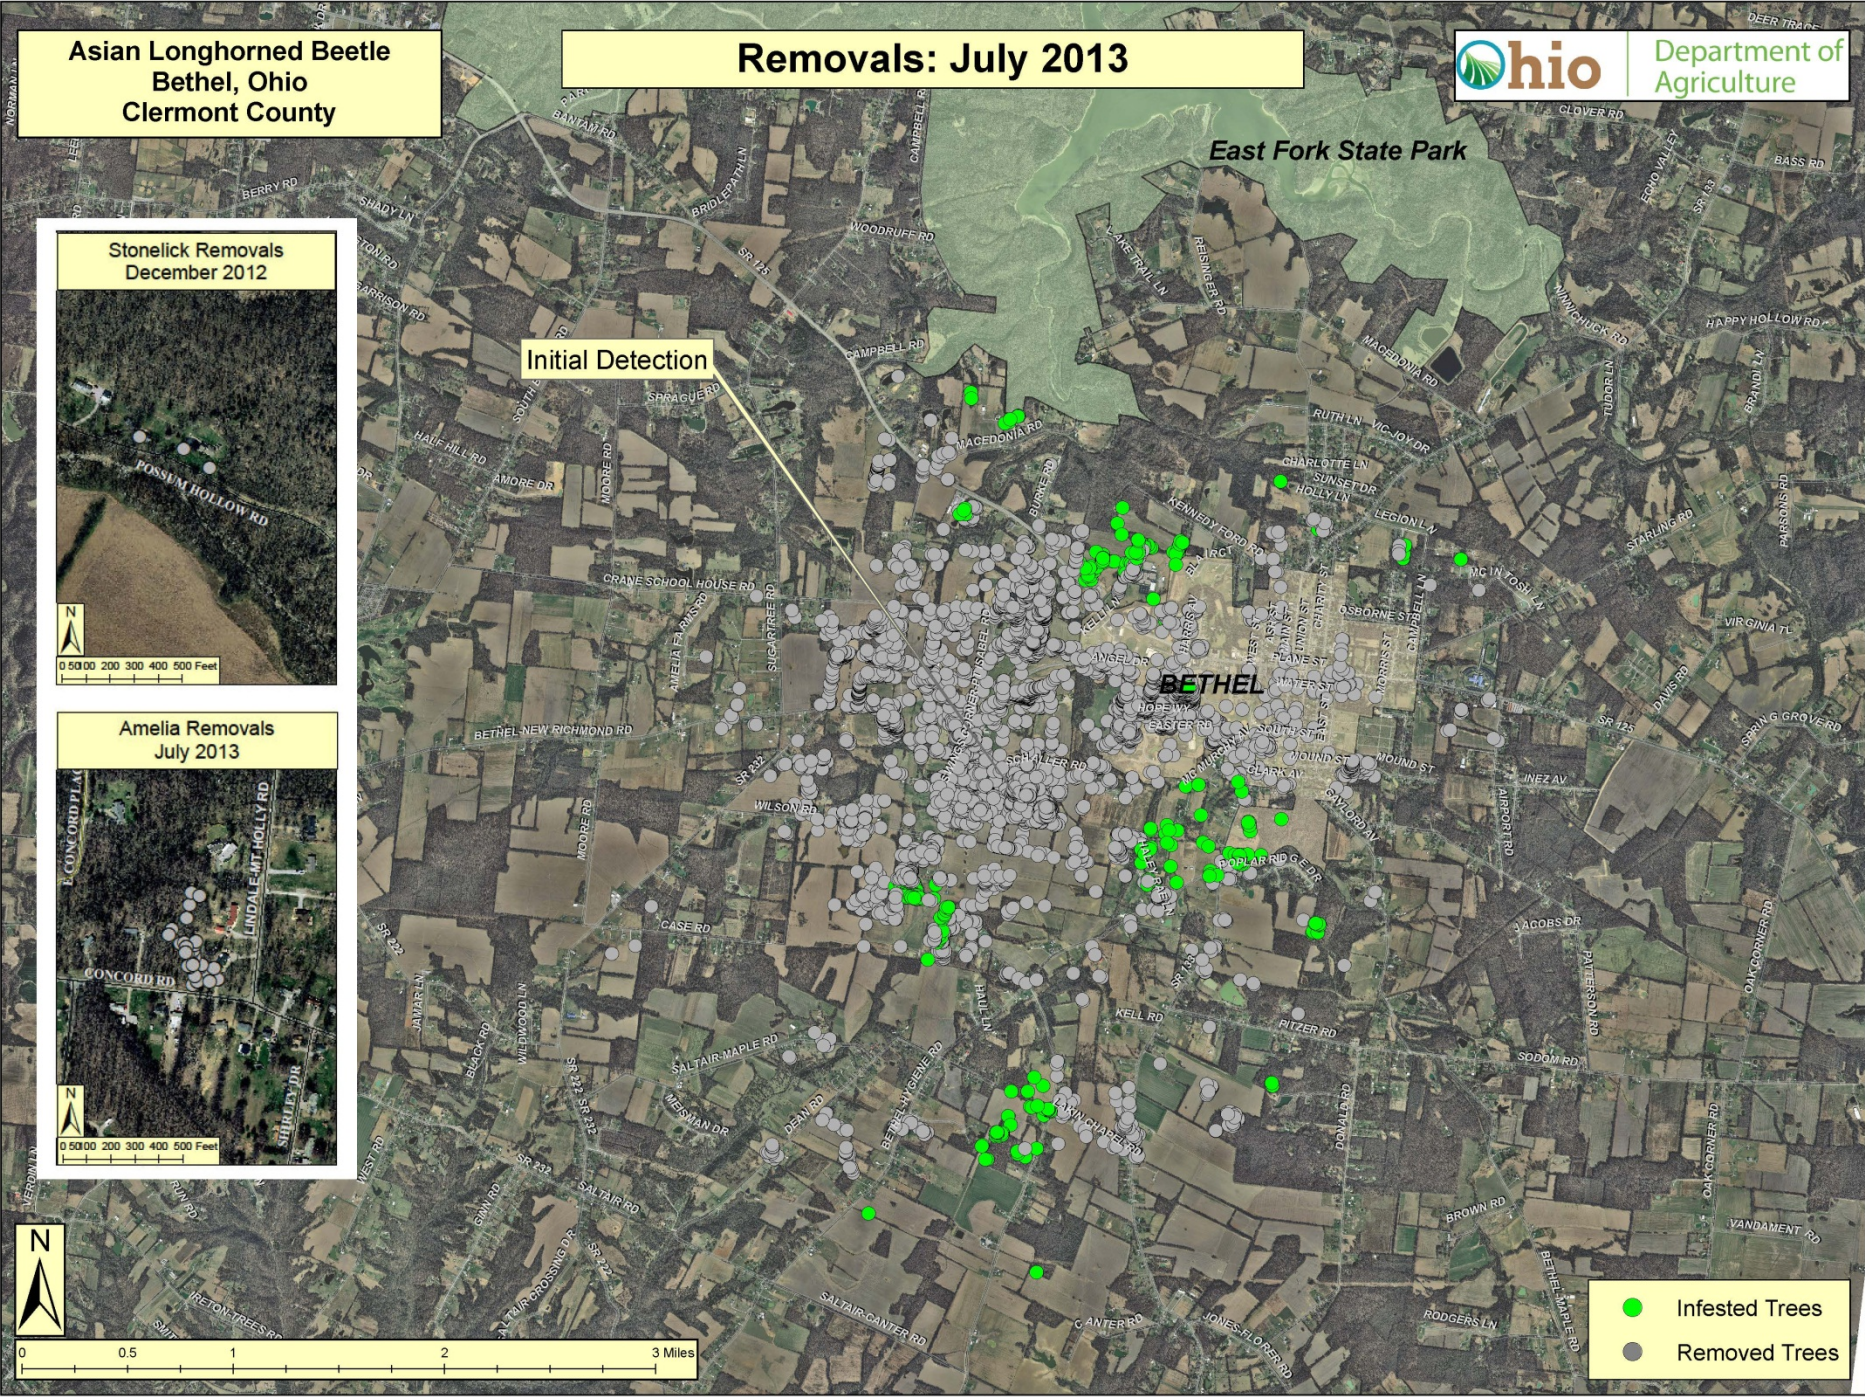

-  Infested Trees
-  Removed Trees

Asian Longhorned Beetle  
Bethel, Ohio  
Clermont County

Removals: July 2013

East Fork State Park

Initial Detection

Stonelick Removals  
December 2012

Amelia Removals  
July 2013