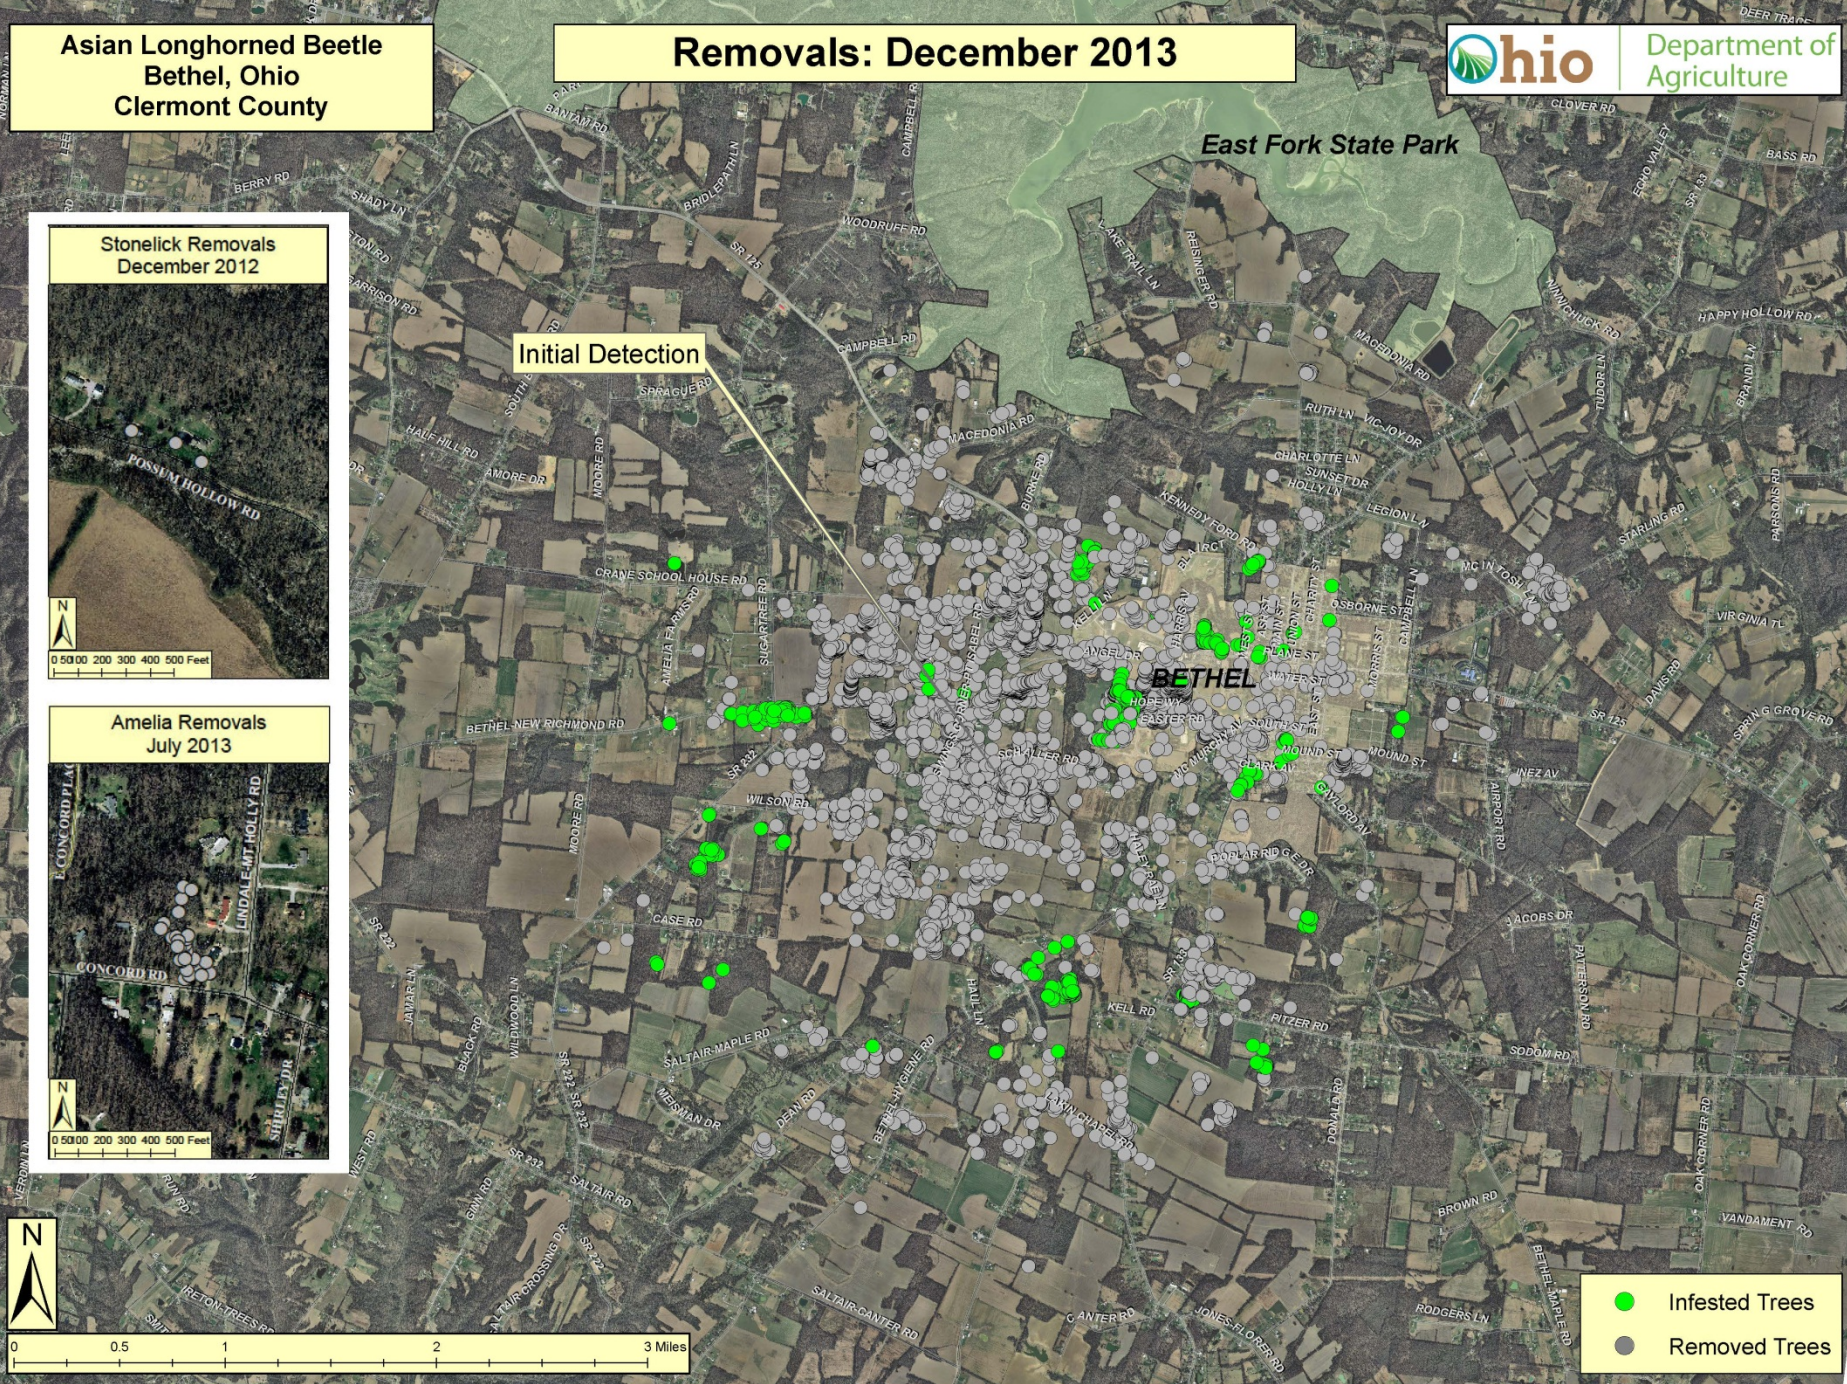

- Infested Trees
- Removed Trees