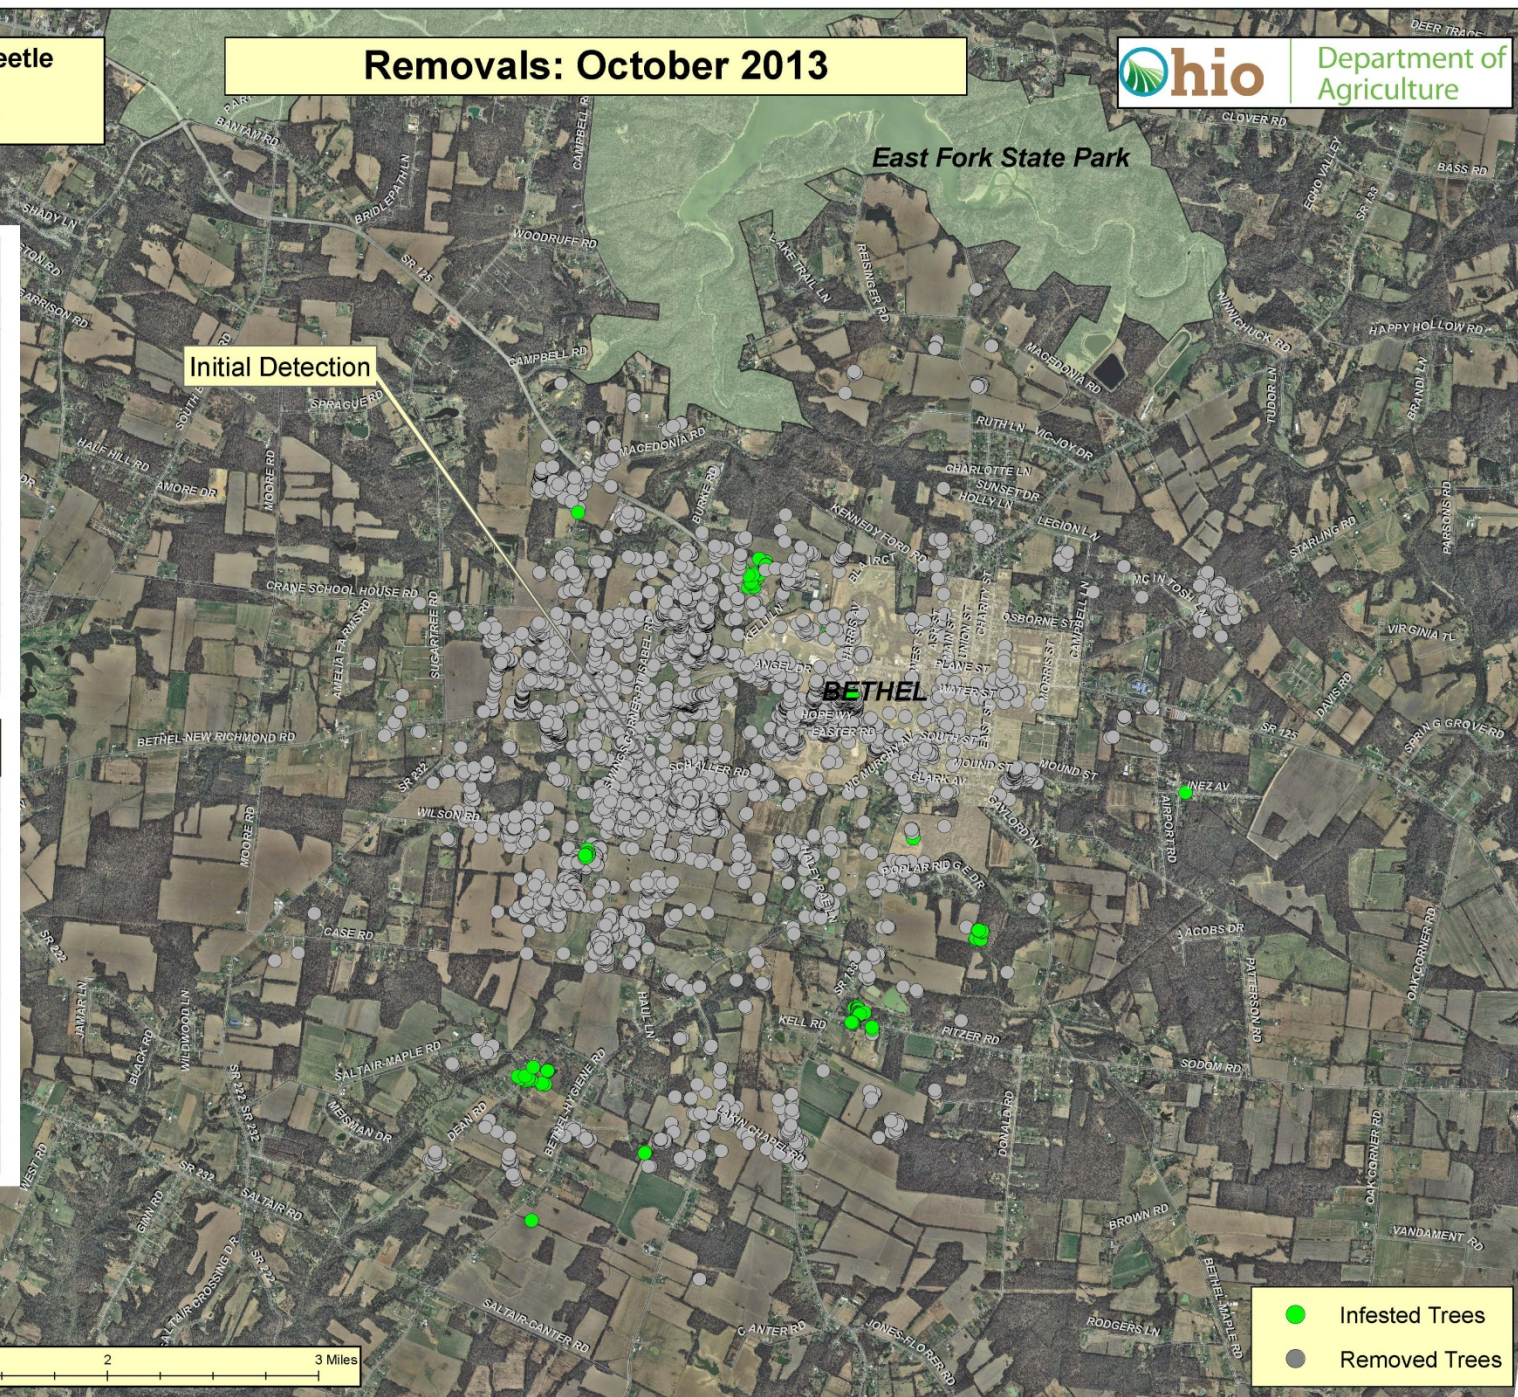

Amelia Removals
July 2013