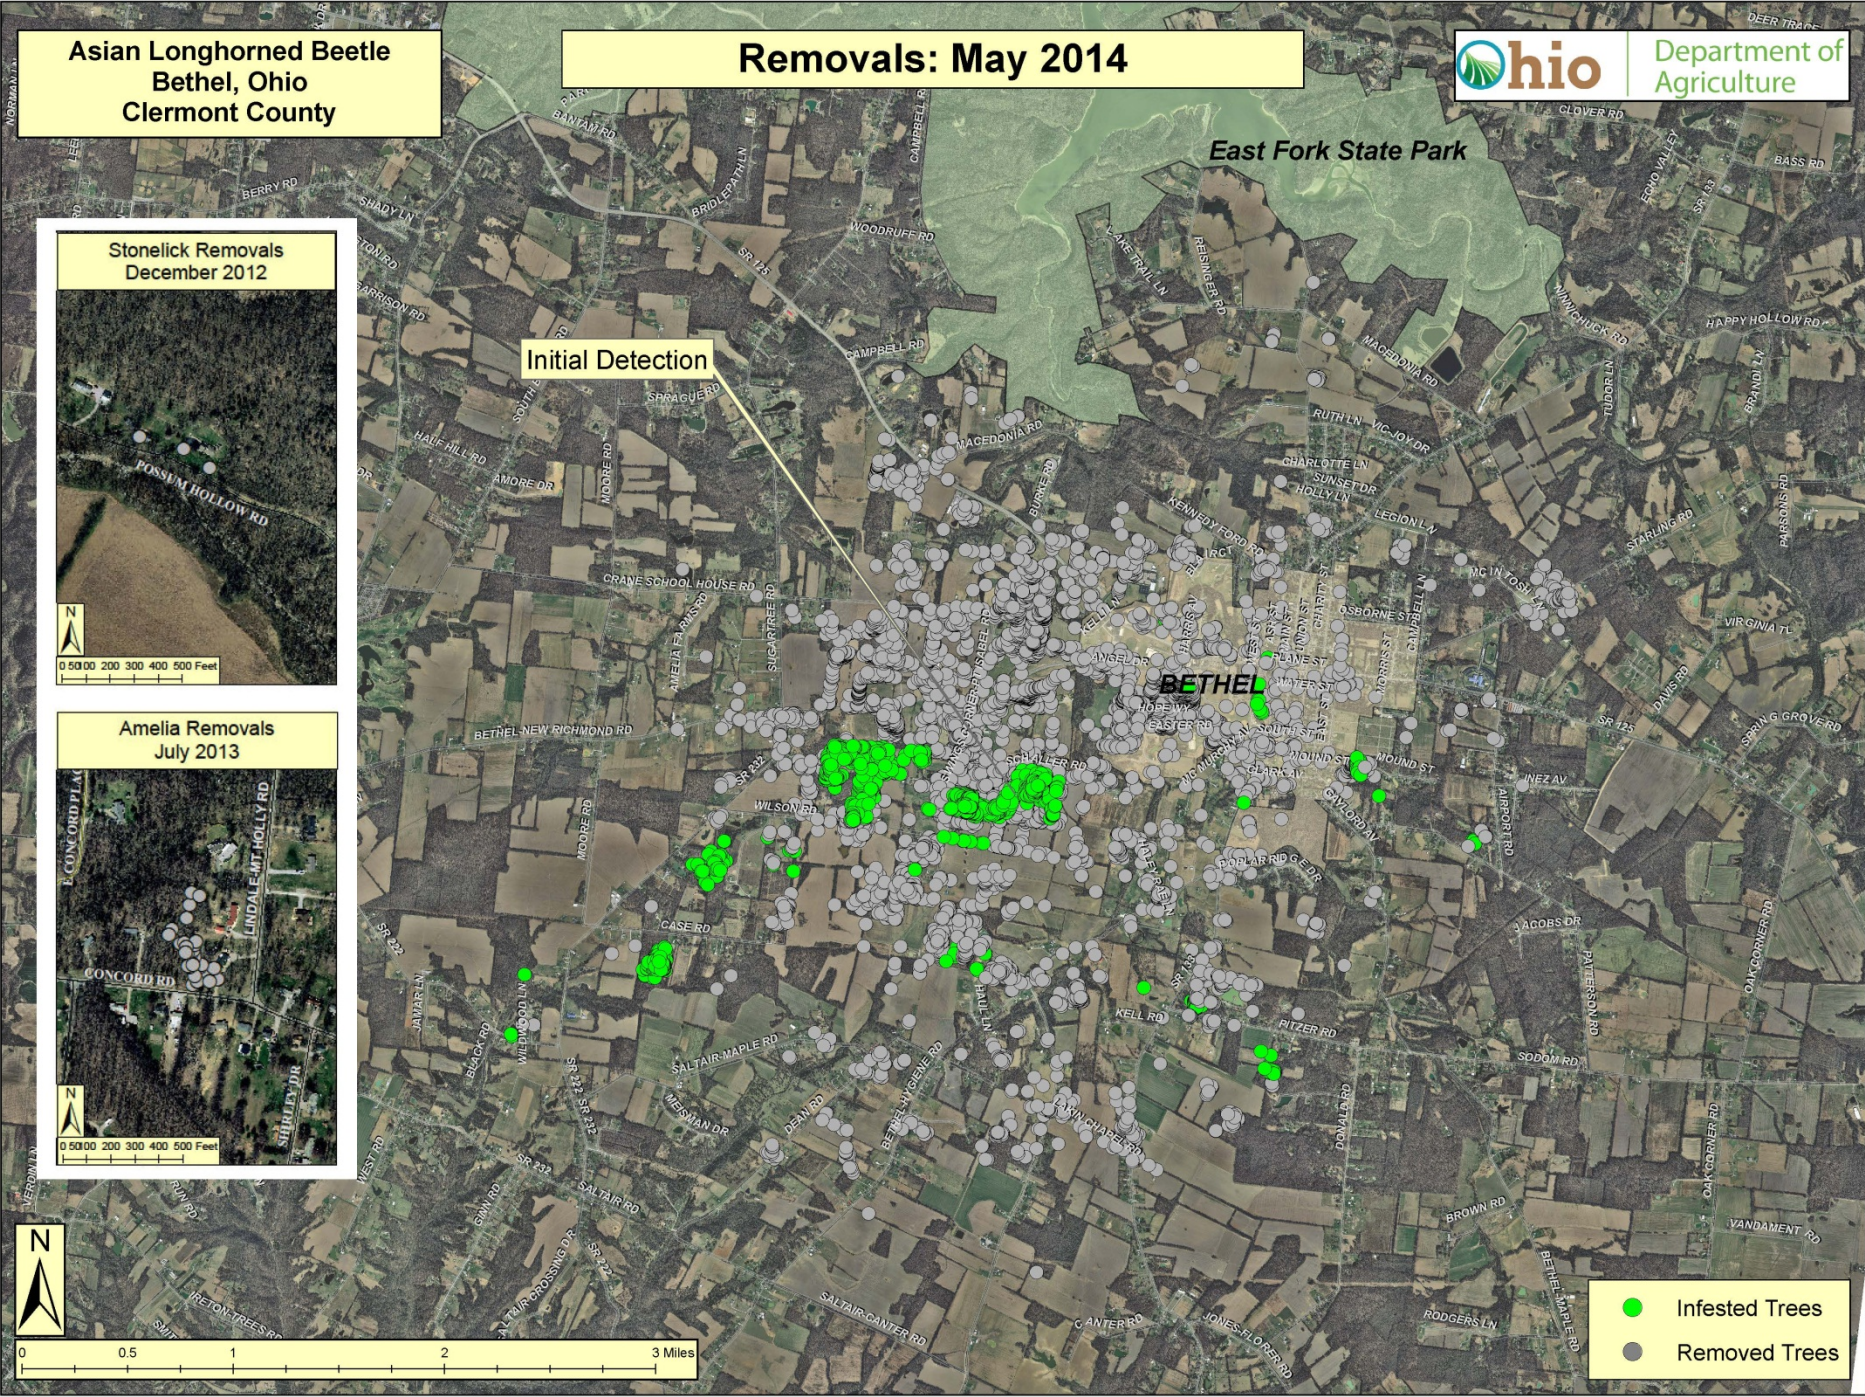

Amelia Removes  
July 2013

Asian Longhorned Beetle  
Bethel, Ohio  
Clermont County

Removals: May 2014

East Fork State Park

Initial Detection

Stonelick Removals  
December 2012

Amelia Removals  
July 2013

Asian Longhorned Beetle  
Bethel, Ohio  
Clermont County