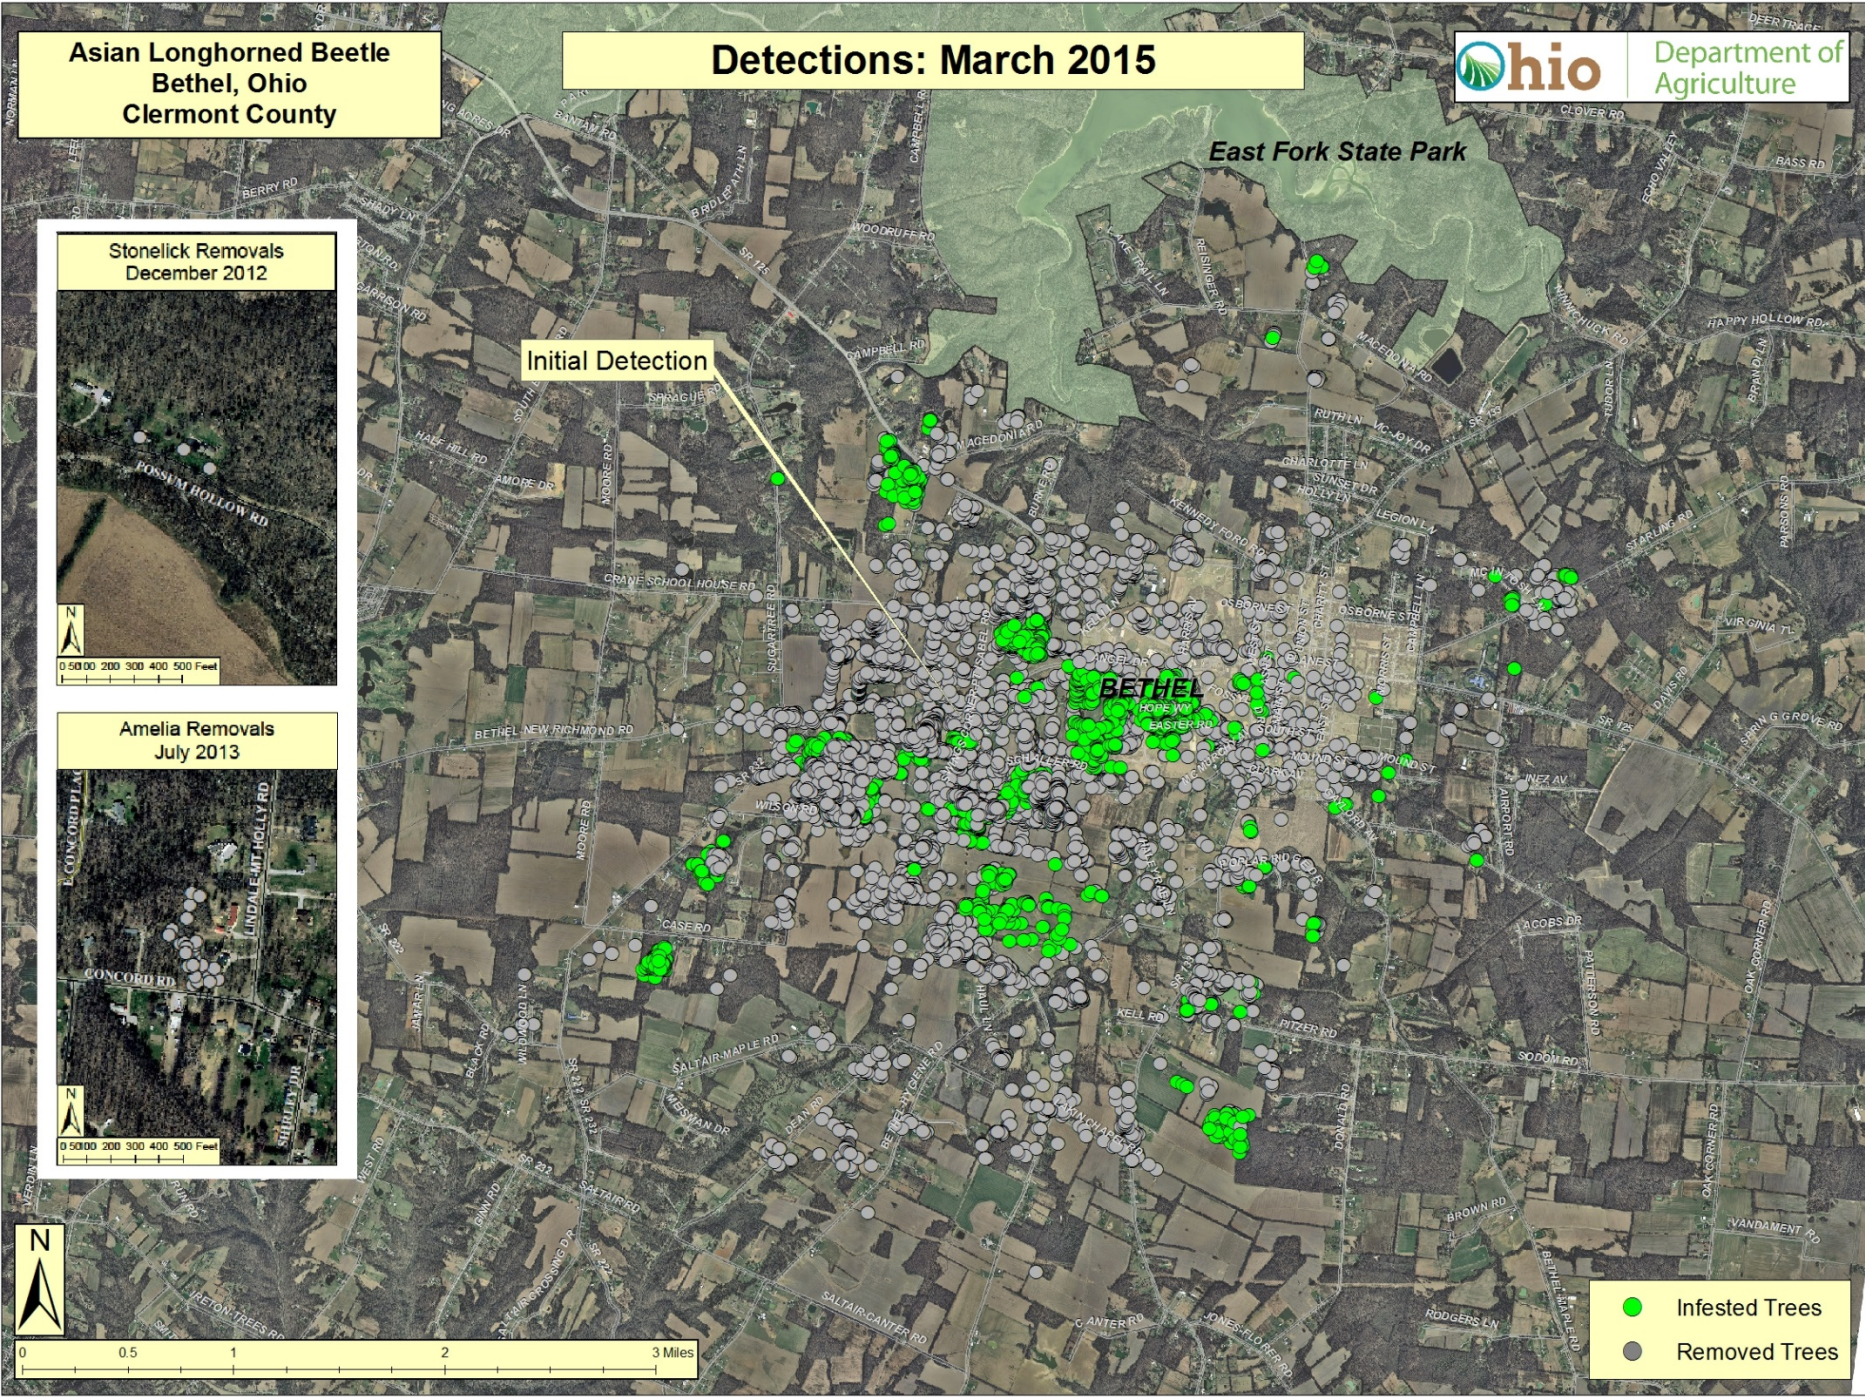

- Infested Trees
- Removed Trees