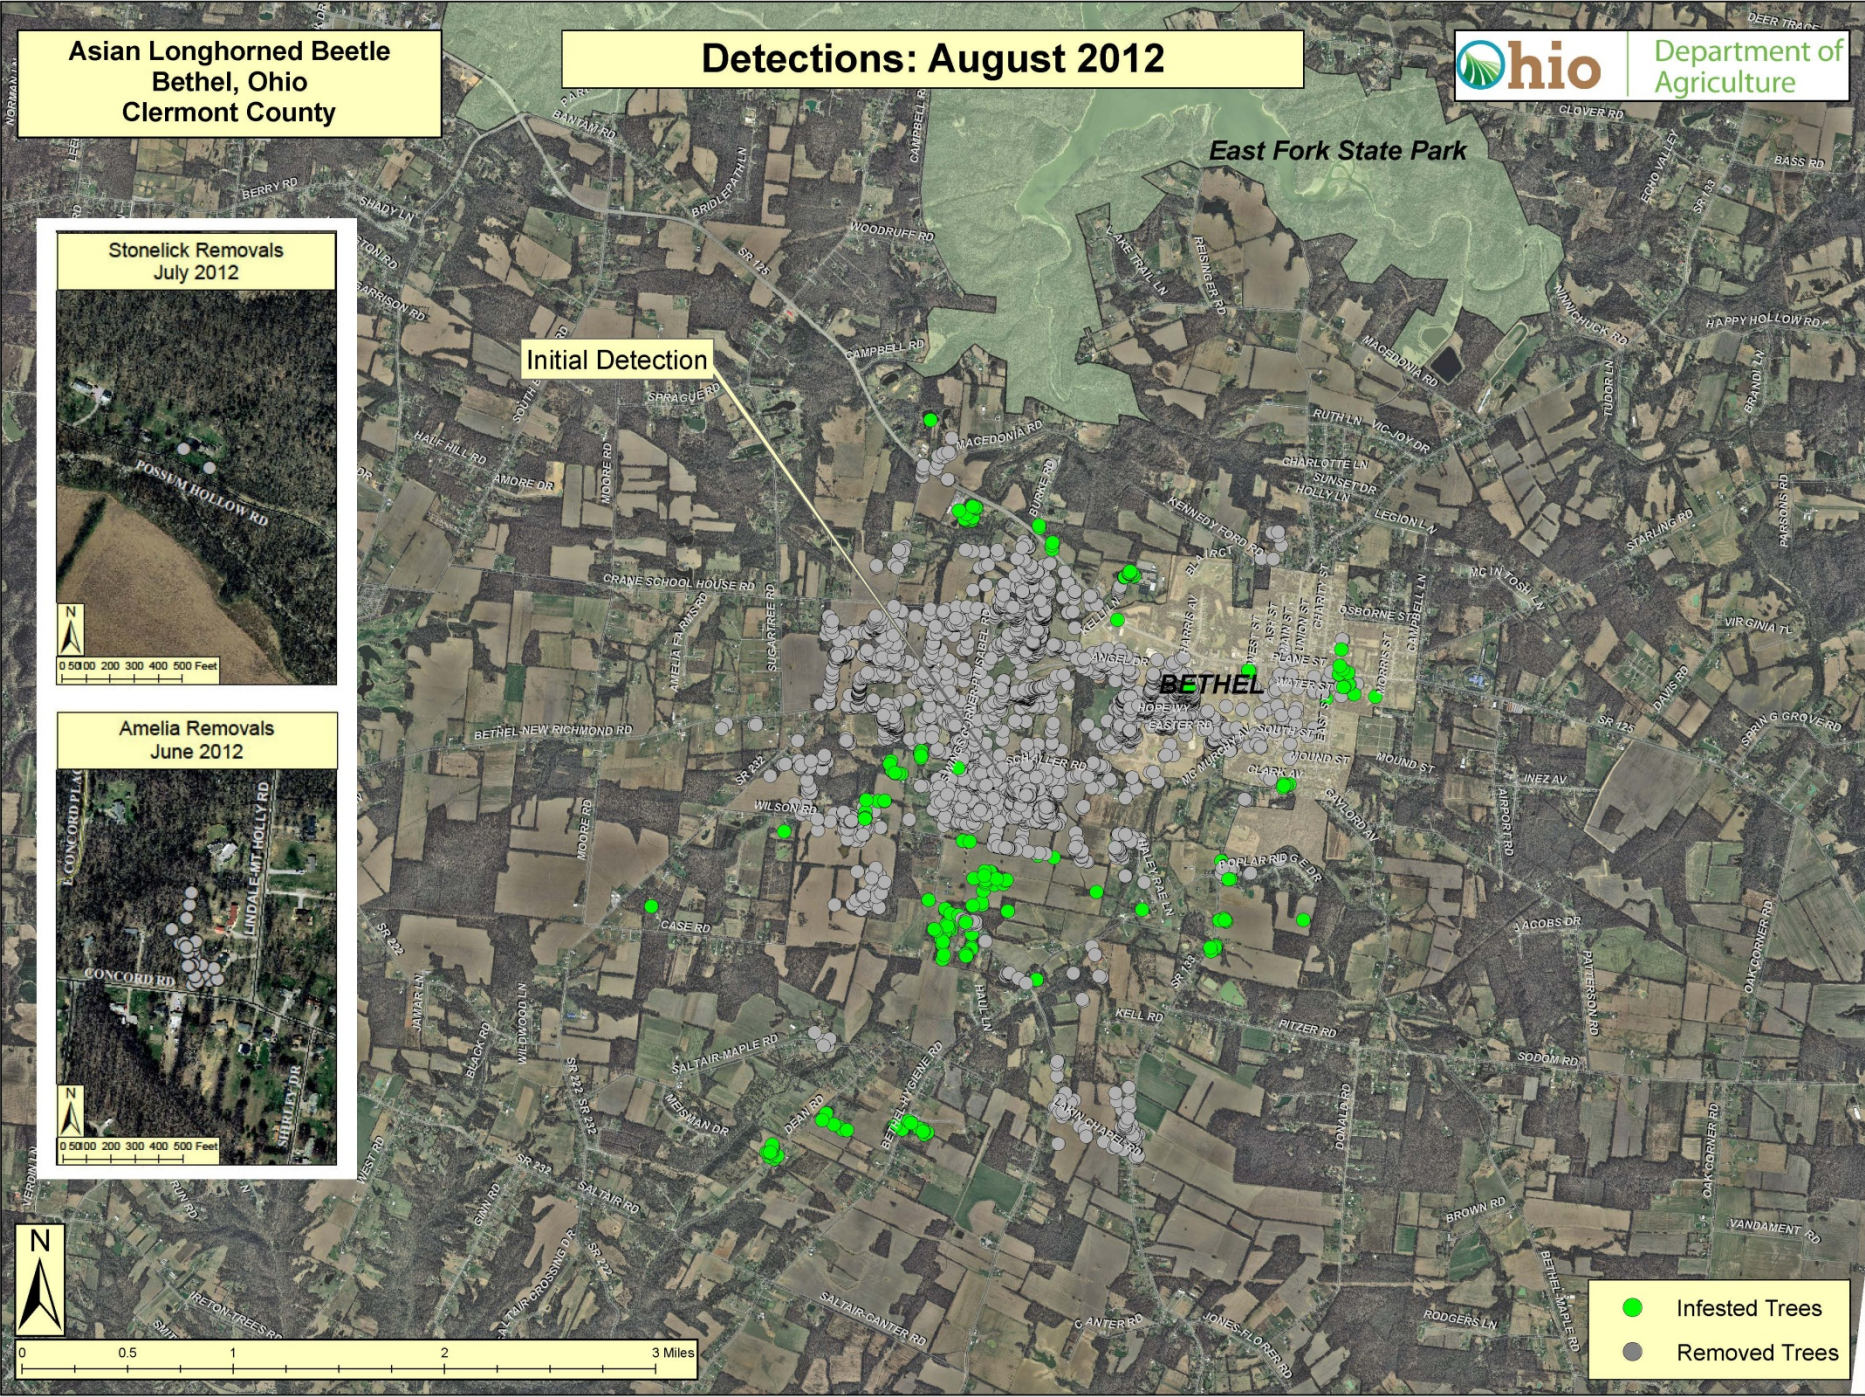

Asian Longhorned Beetle  
Bethel, Ohio  
Clermont County

Detections: August 2012

East Fork State Park

Initial Detection

Stonelick Removes  
July 2012

Amelia Removes  
June 2012

Asian Longhorned Beetle  
Bethel, Ohio  
Clermont County