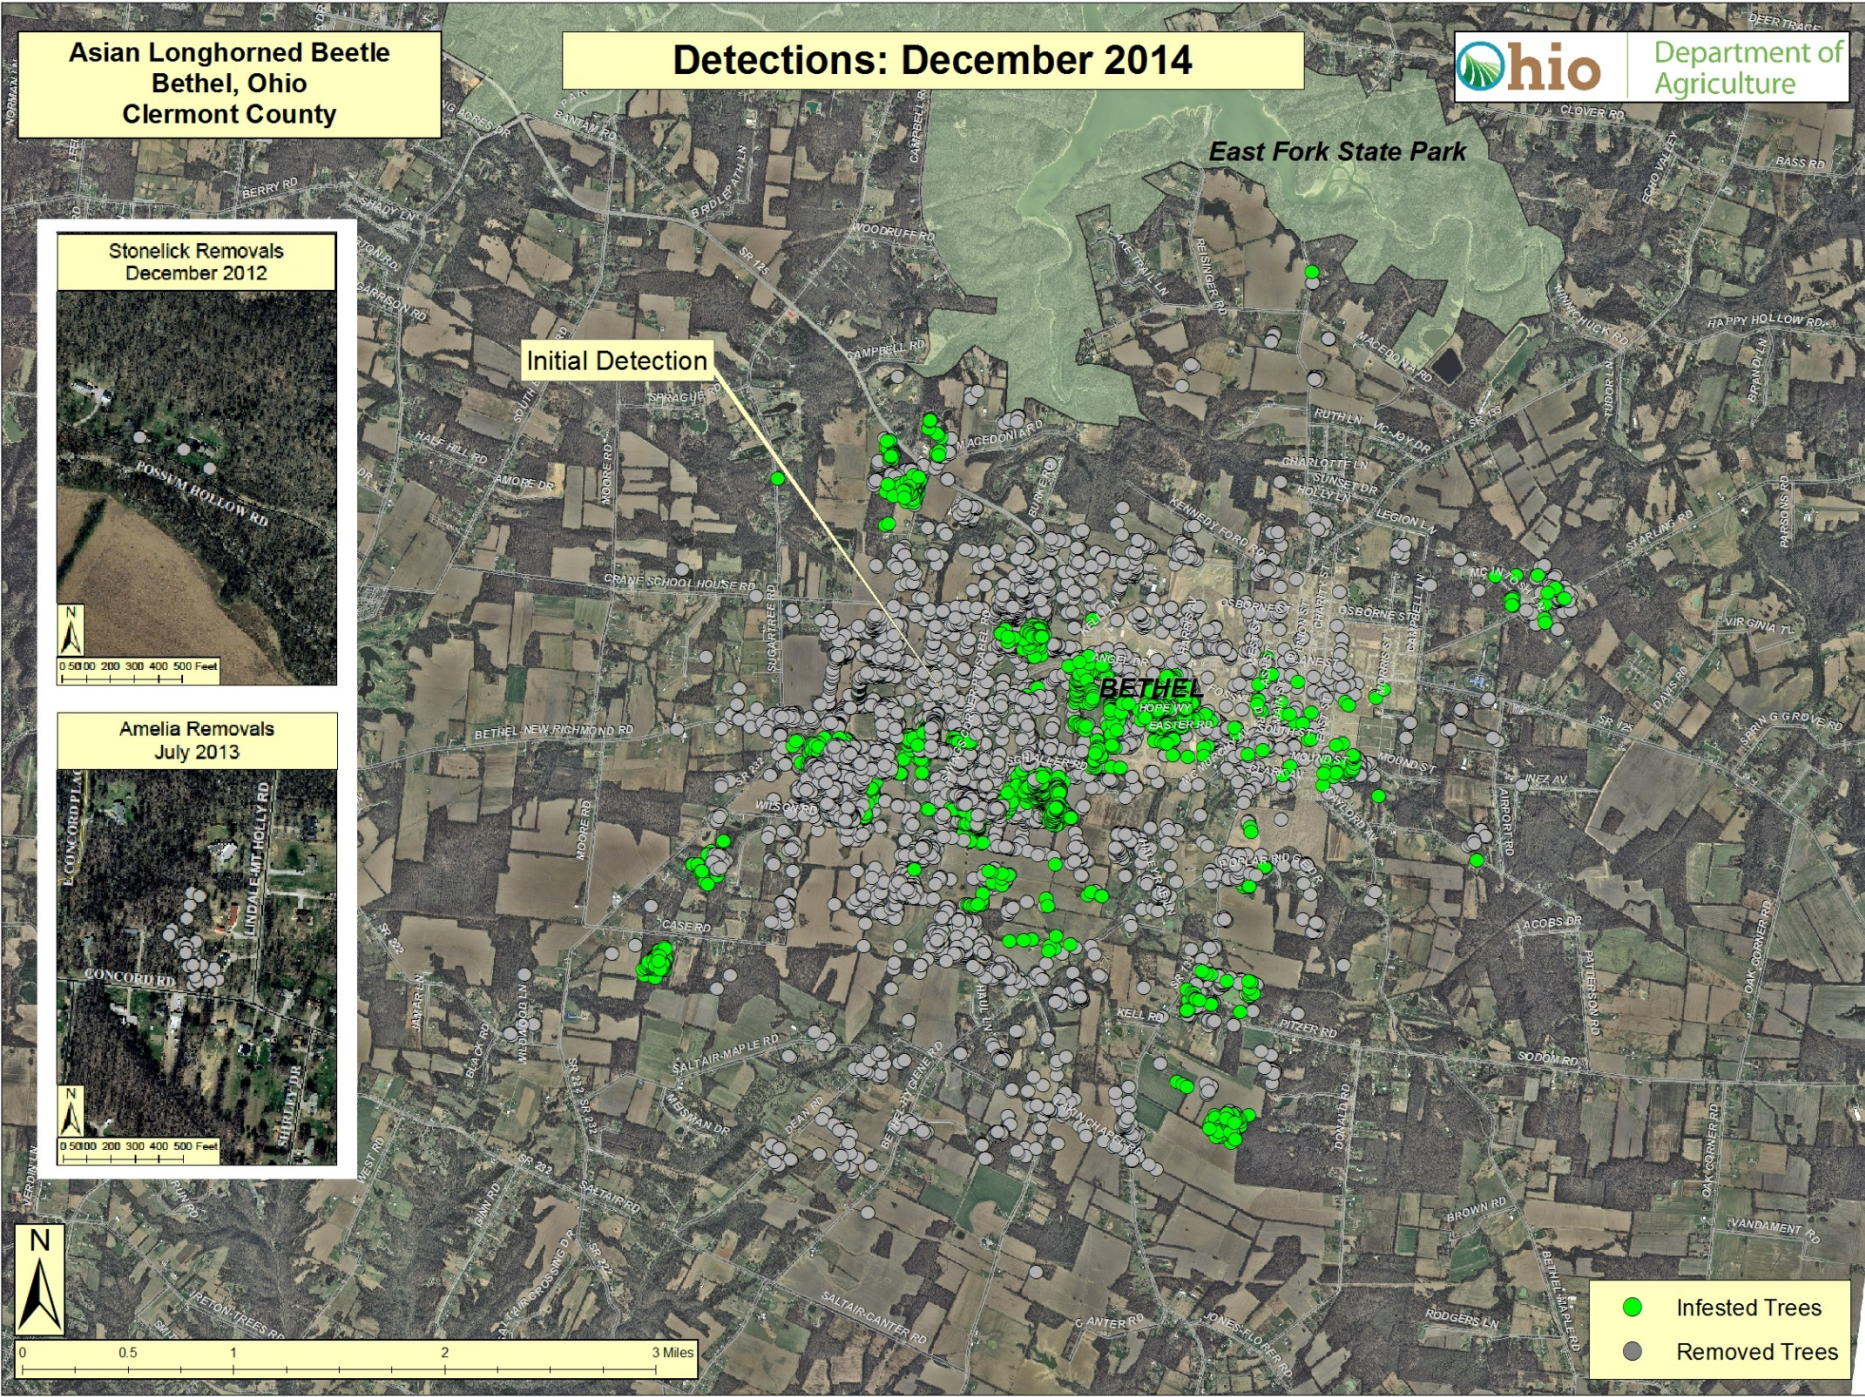

Infested Trees
 Removed Trees