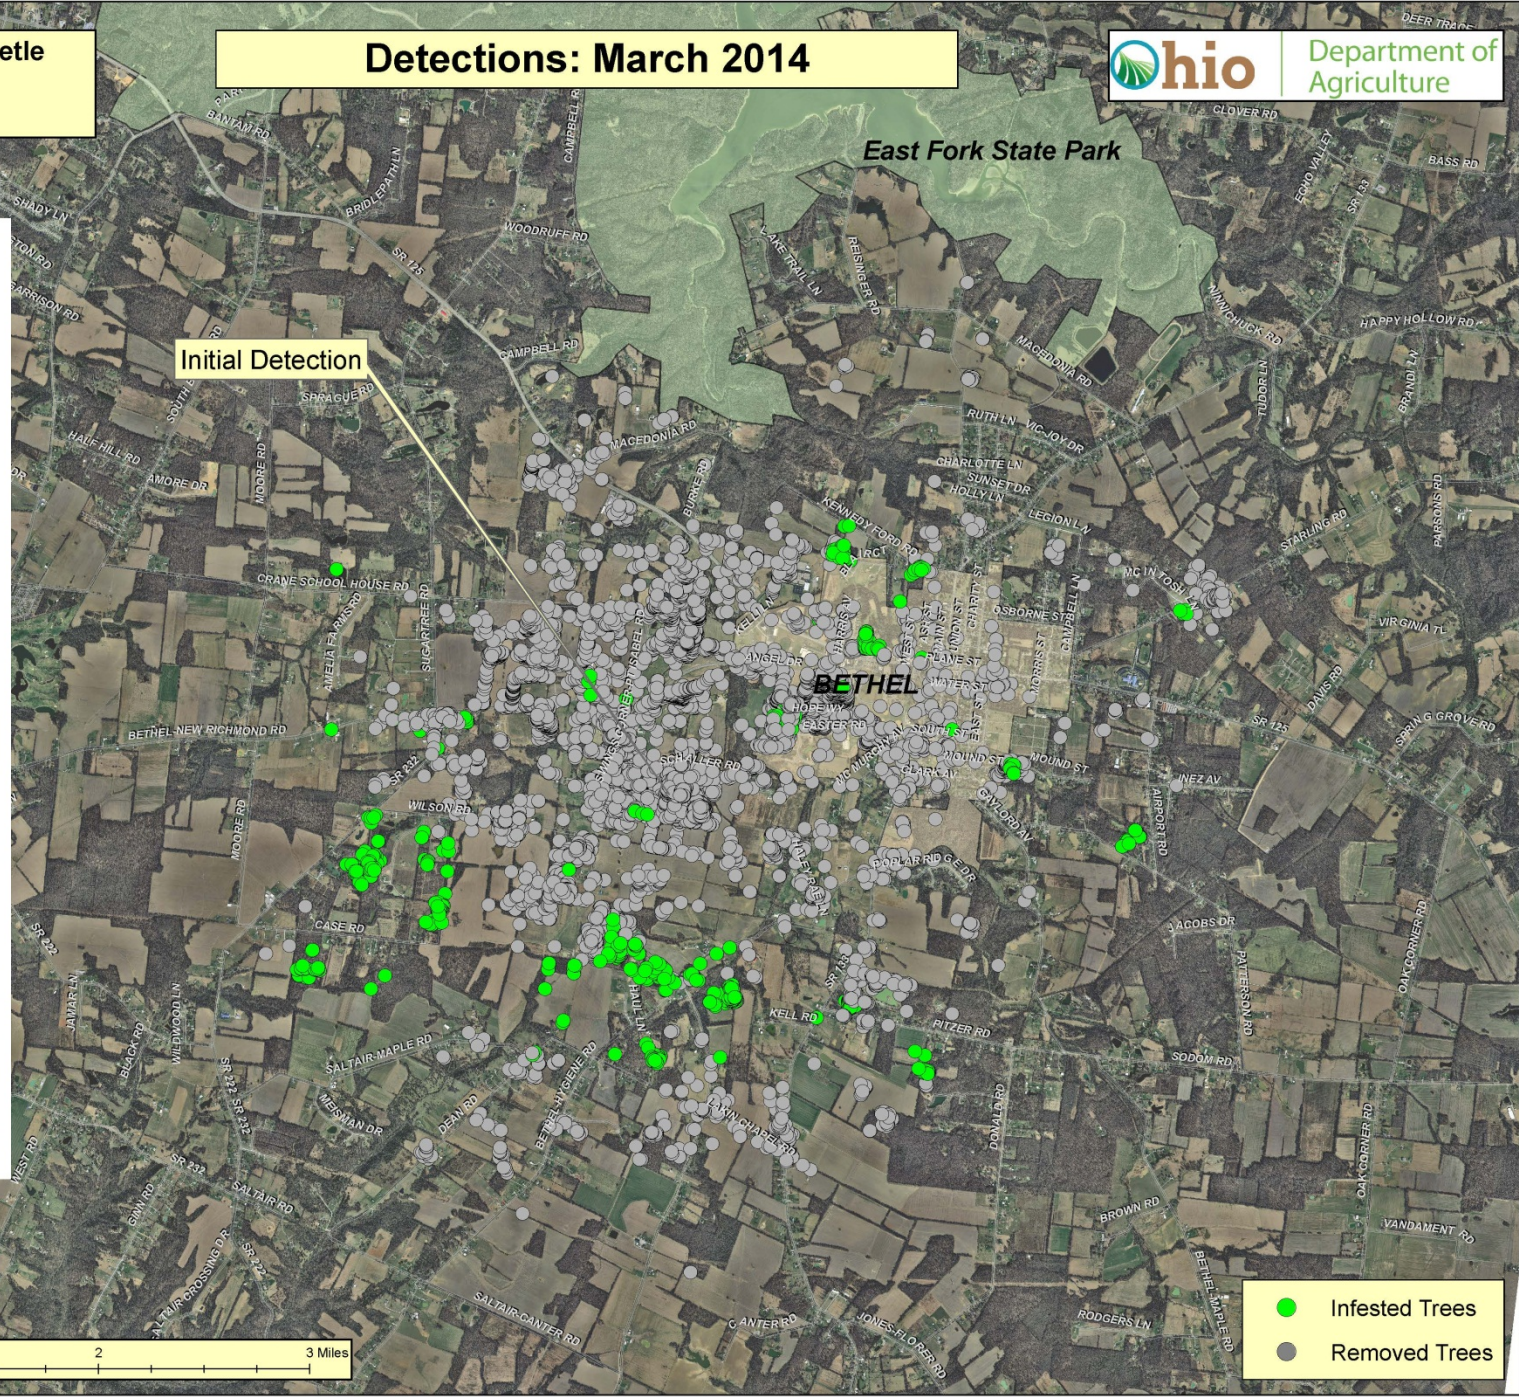

Amelia Removes
July 2013

- Infested Trees
- Removed Trees